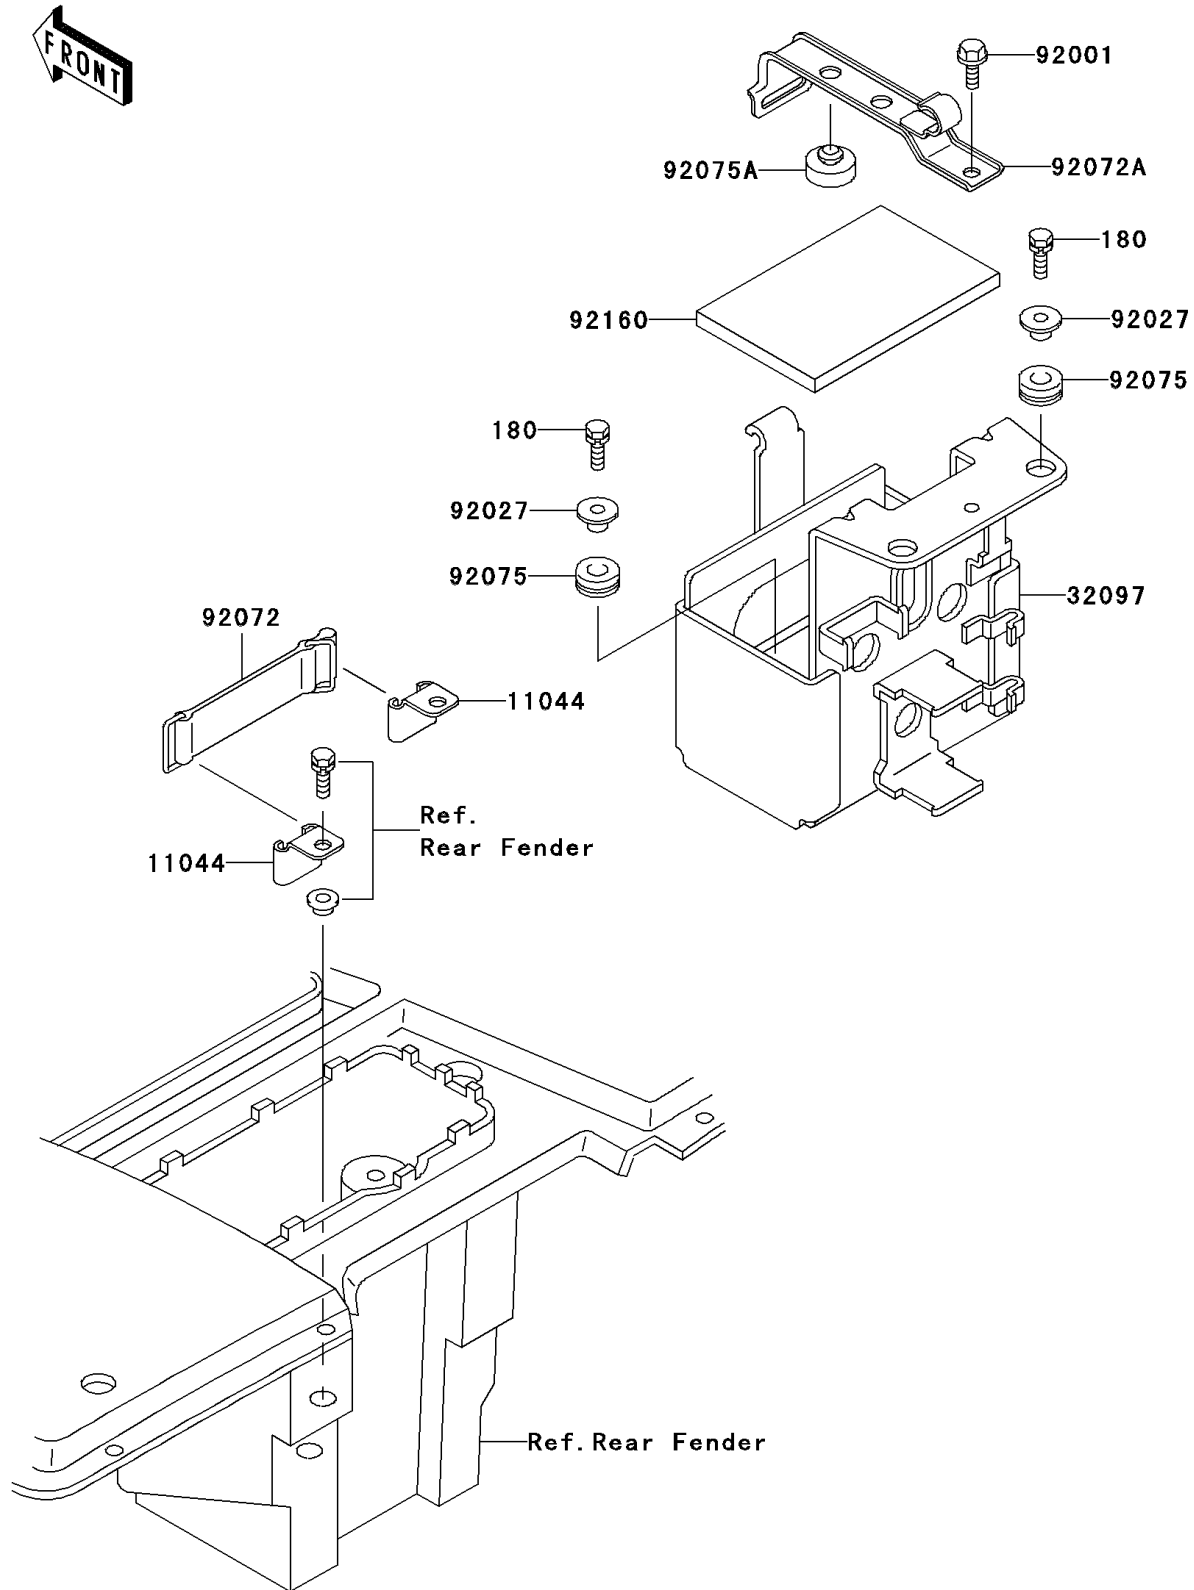

2002 Bayou 300 PARTS DIAGRAM

Frame Fittings

F2131

2002 Bayou 300 PARTS LIST

Frame Fittings

ITEM NAME	PART NUMBER	QUANTITY
BOLT-UPSET-WS (Ref # 180)	180D0620	1
BRACKET,TOOL (Ref # 11044)	11044-1535	1
CASE-BATTERY (Ref # 32097)	32097-1184	1
BOLT,W/P,6X16 (Ref # 92001)	92001-1860	1
COLLAR,L=9.6 (Ref # 92027)	92027-1045	1
BAND (Ref # 92072)	92072-1044	1
BAND,BATTERY (Ref # 92072A)	92072-1230	1
DAMPER (Ref # 92075)	92075-1167	1
DAMPER (Ref # 92075A)	92075-281	1
DAMPER,BATTERY (Ref # 92160)	92160-1100	1