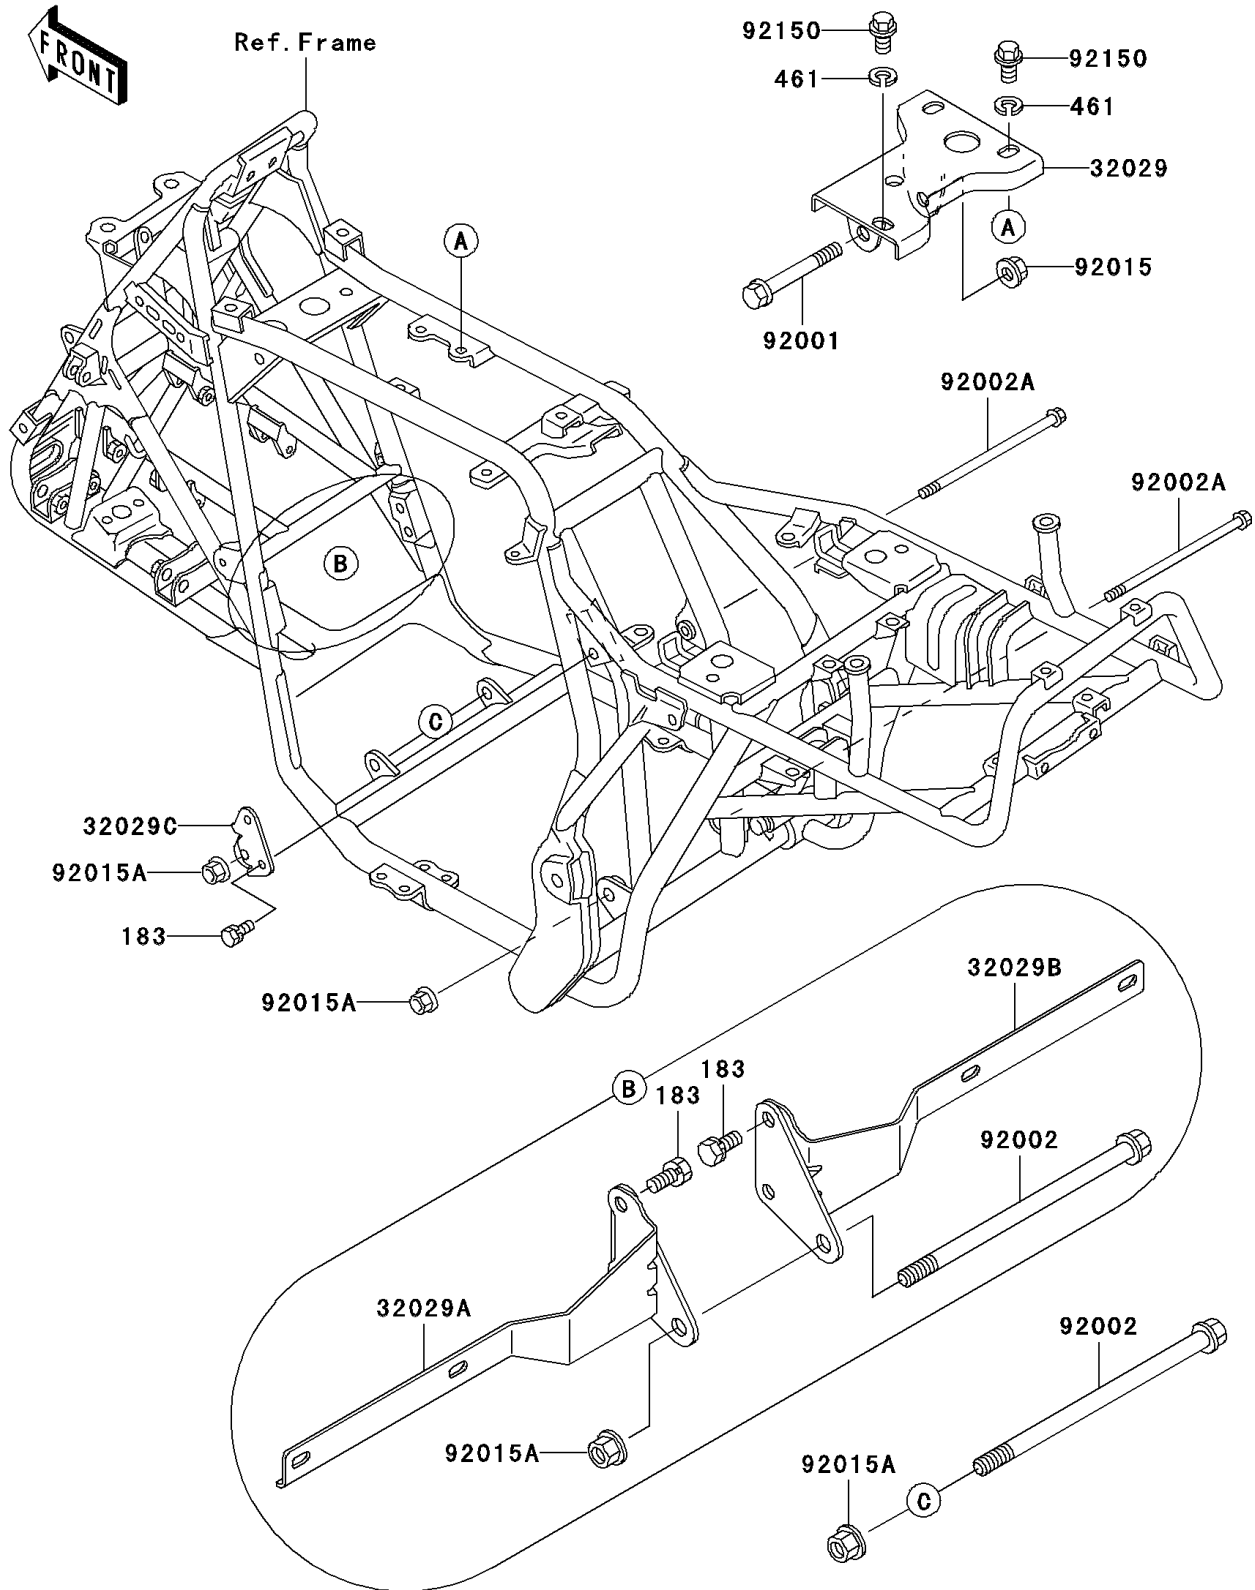

2002 Bayou 300

PARTS DIAGRAM

Engine Mount

F2122

2002 Bayou 300

PARTS LIST

Engine Mount

ITEM NAME	PART NUMBER	QUANTITY
BOLT-UPSET-WS-SMALL (Ref # 183)	183J0818	6
WASHER-SPRING,8MM,BLACK (Ref # 461)	461K0800	3
BRACKET-ENGINE, TOP (Ref # 32029)	32029-1569	1
BRACKET-ENGINE,LH (Ref # 32029A)	32029-1594	1
BRACKET-ENGINE,RH (Ref # 32029B)	32029-1595	1
BRACKET-ENGINE (Ref # 32029C)	32029-1597	1
BOLT,FLANGED,8X60,BLACK (Ref # 92001)	92001-1615	1
BOLT,FLANGED,10X180 (Ref # 92002)	92002-1546	2
BOLT,FLANGED,10X190 (Ref # 92002A)	92002-1548	2
NUT,8MM (Ref # 92015)	92015-1432	1
NUT,FLANGED,10MM (Ref # 92015A)	92015-1727	4
BOLT,FLANGED,8X14 (Ref # 92150)	92150-1066	3