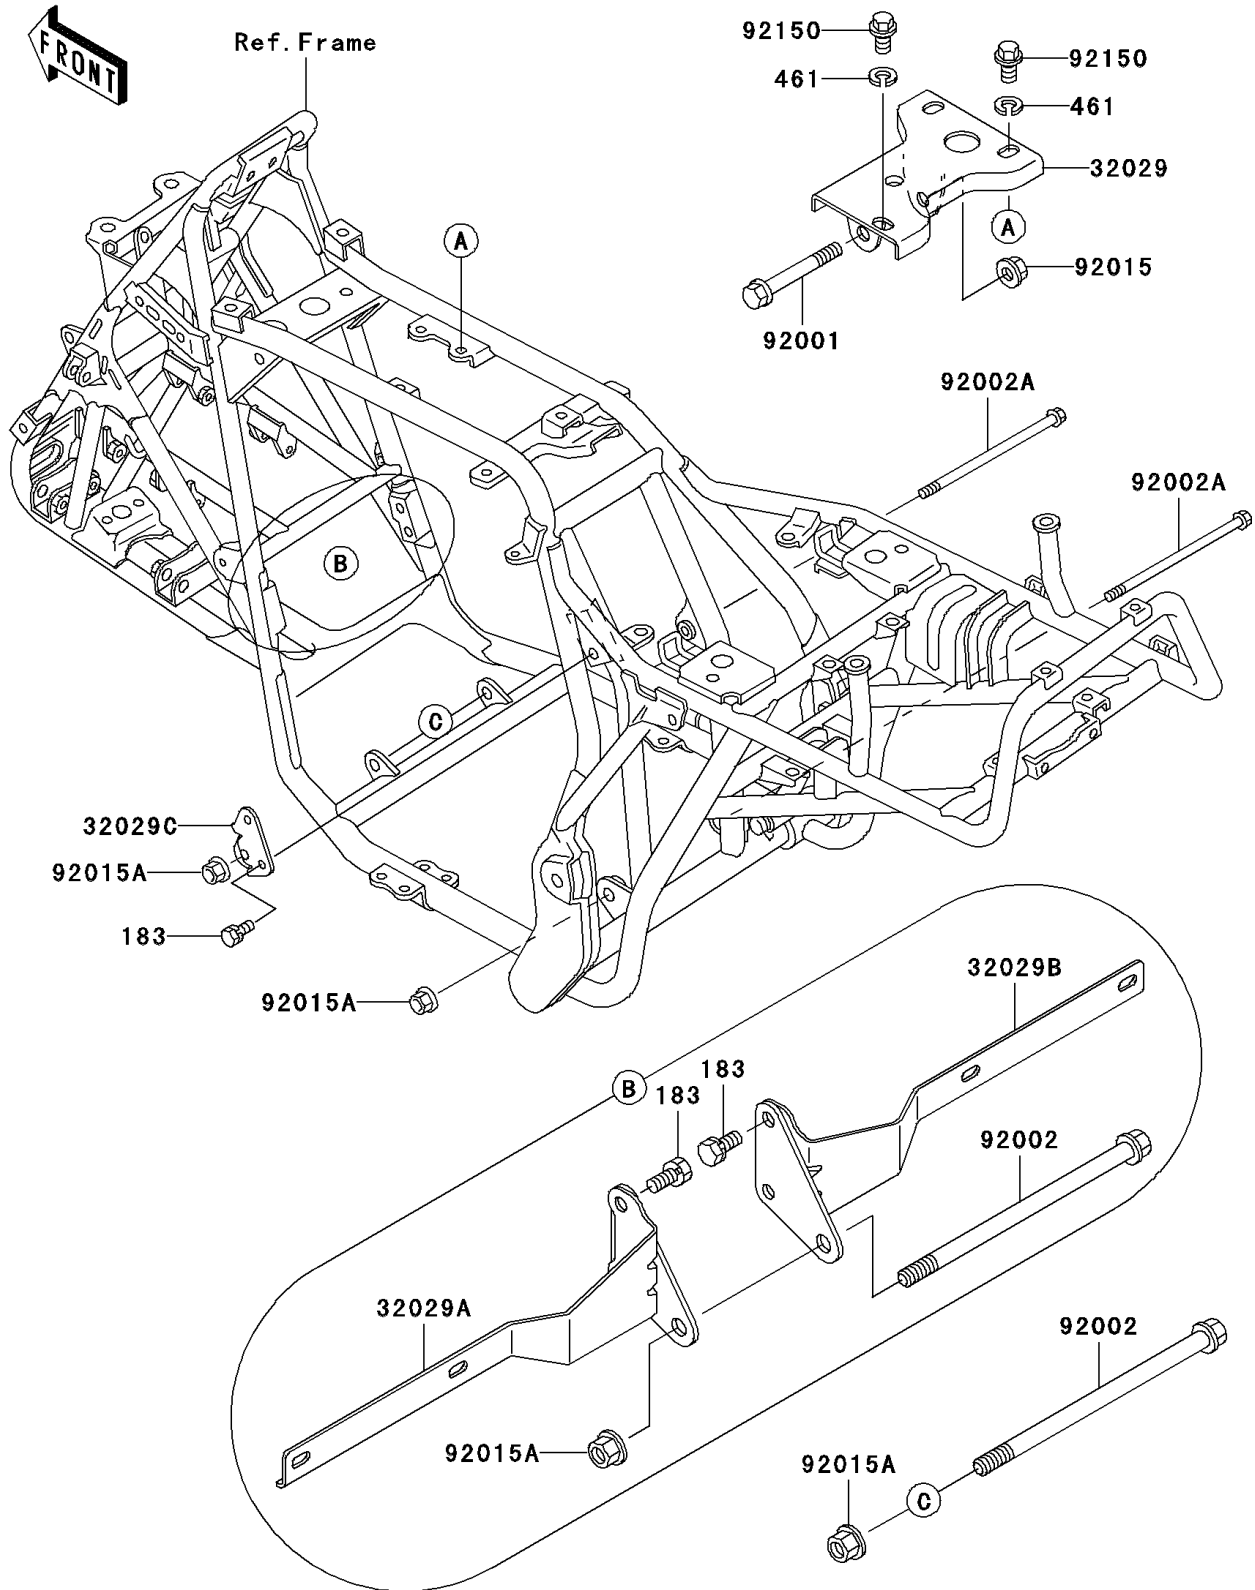

2002 Bayou 300 PARTS DIAGRAM

Engine Mount

F2122

2002 Bayou 300 PARTS LIST

Engine Mount

ITEM NAME	PART NUMBER	QUANTITY
BOLT-UPSET-WS-SMALL (Ref # 183)	183J0818	1
WASHER-SPRING,8MM,BLACK (Ref # 461)	461K0800	1
BRACKET-ENGINE, TOP (Ref # 32029)	32029-1569	1
BRACKET-ENGINE,LH (Ref # 32029A)	32029-1594	1
BRACKET-ENGINE,RH (Ref # 32029B)	32029-1595	1
BRACKET-ENGINE (Ref # 32029C)	32029-1597	1
BOLT,FLANGED,8X60,BLACK (Ref # 92001)	92001-1615	1
BOLT,FLANGED,10X180 (Ref # 92002)	92002-1546	1
BOLT,FLANGED,10X190 (Ref # 92002A)	92002-1548	1
NUT,8MM (Ref # 92015)	92015-1432	1
NUT,FLANGED,10MM (Ref # 92015A)	92015-1727	1
BOLT,FLANGED,8X14 (Ref # 92150)	92150-1066	1