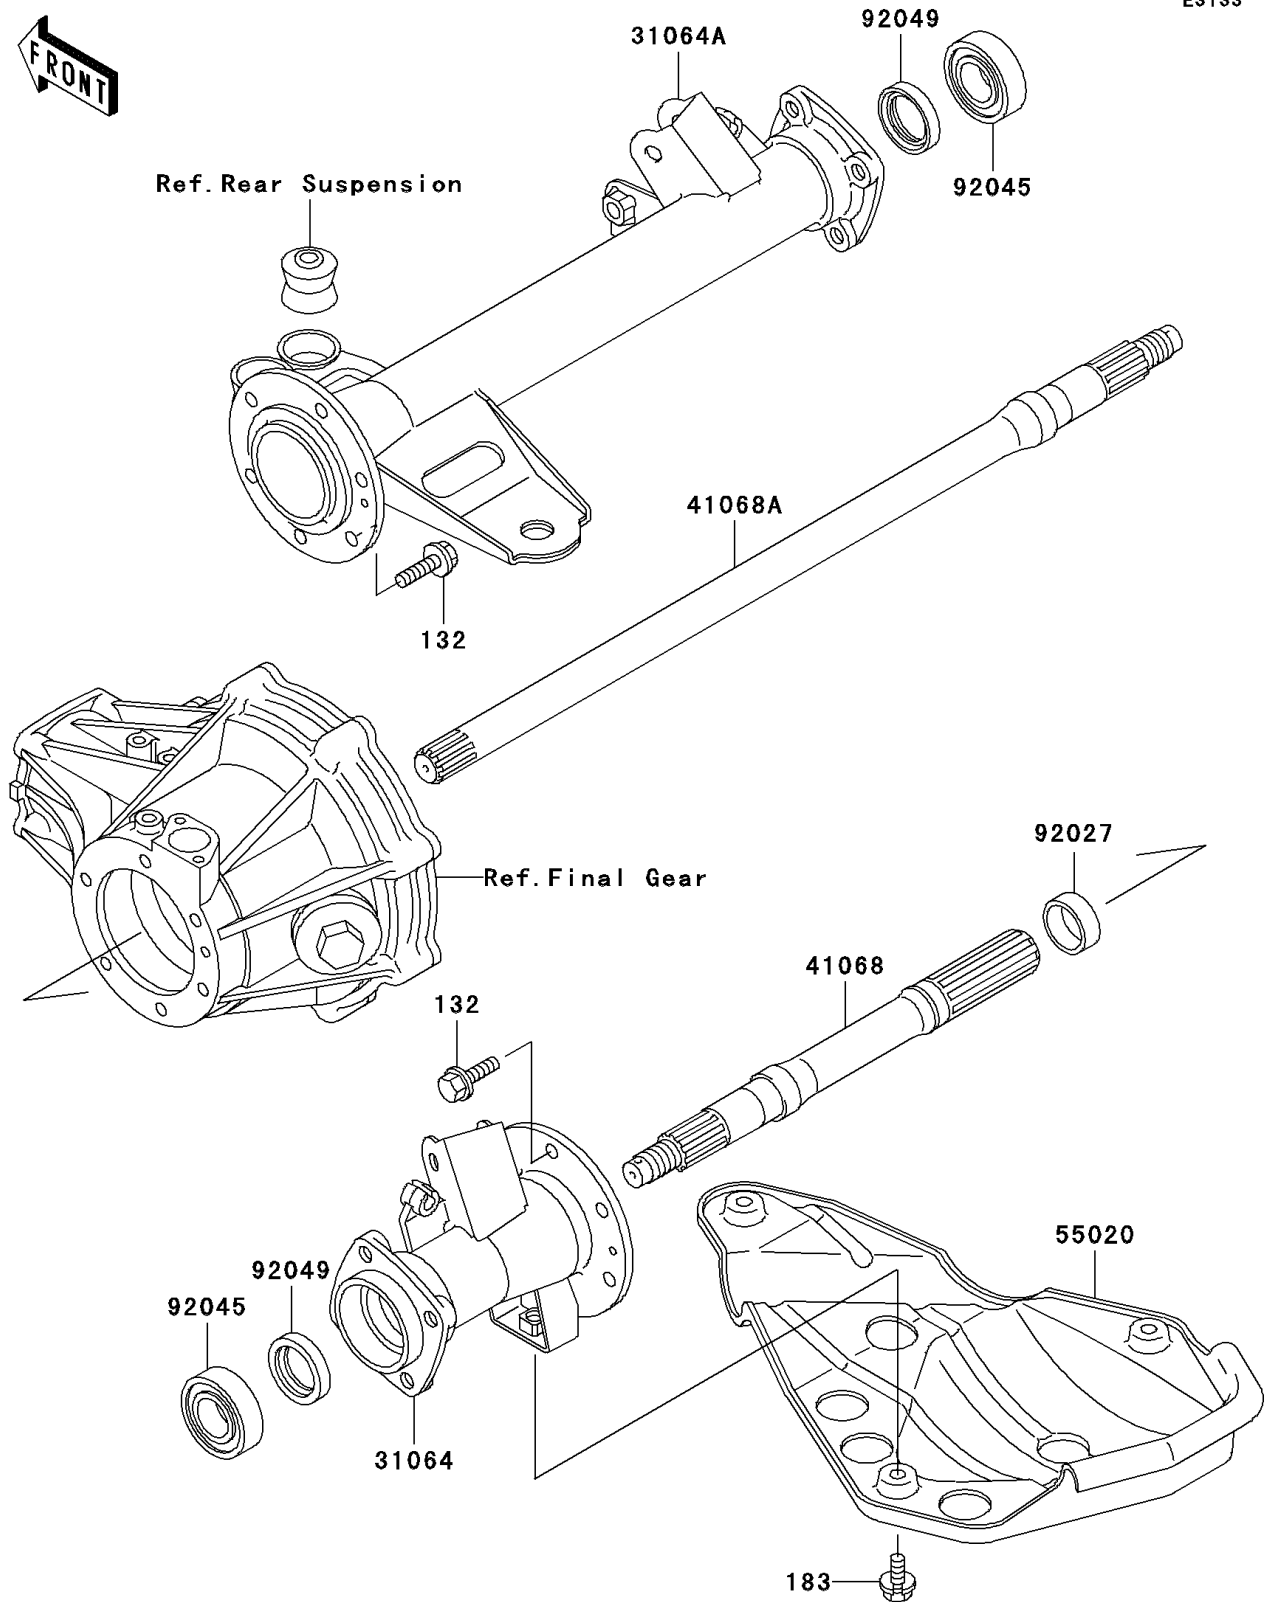

2002 Bayou 300

PARTS DIAGRAM

Rear Axle

E3133

2002 Bayou 300

PARTS LIST

Rear Axle

ITEM NAME	PART NUMBER	QUANTITY
BOLT-FLANGED-SMALL (Ref # 132)	132J0825	12
BOLT-UPSET-WS-SMALL (Ref # 183)	183H0814	3
PIPE-COMP,LH (Ref # 31064)	31064-1091	1
PIPE-COMP,RH (Ref # 31064A)	31064-1101	1
AXLE,LH (Ref # 41068)	41068-1247	1
AXLE,RH (Ref # 41068A)	41068-1248	1
GUARD,DIFFERENTIAL CASE (Ref # 55020)	55020-1203	1
COLLAR,23X30X12 (Ref # 92027)	92027-1892	1
BEARING-BALL,6205DDU (Ref # 92045)	92045-1229	2
SEAL-OIL,SO30428 (Ref # 92049)	92049-1236	2