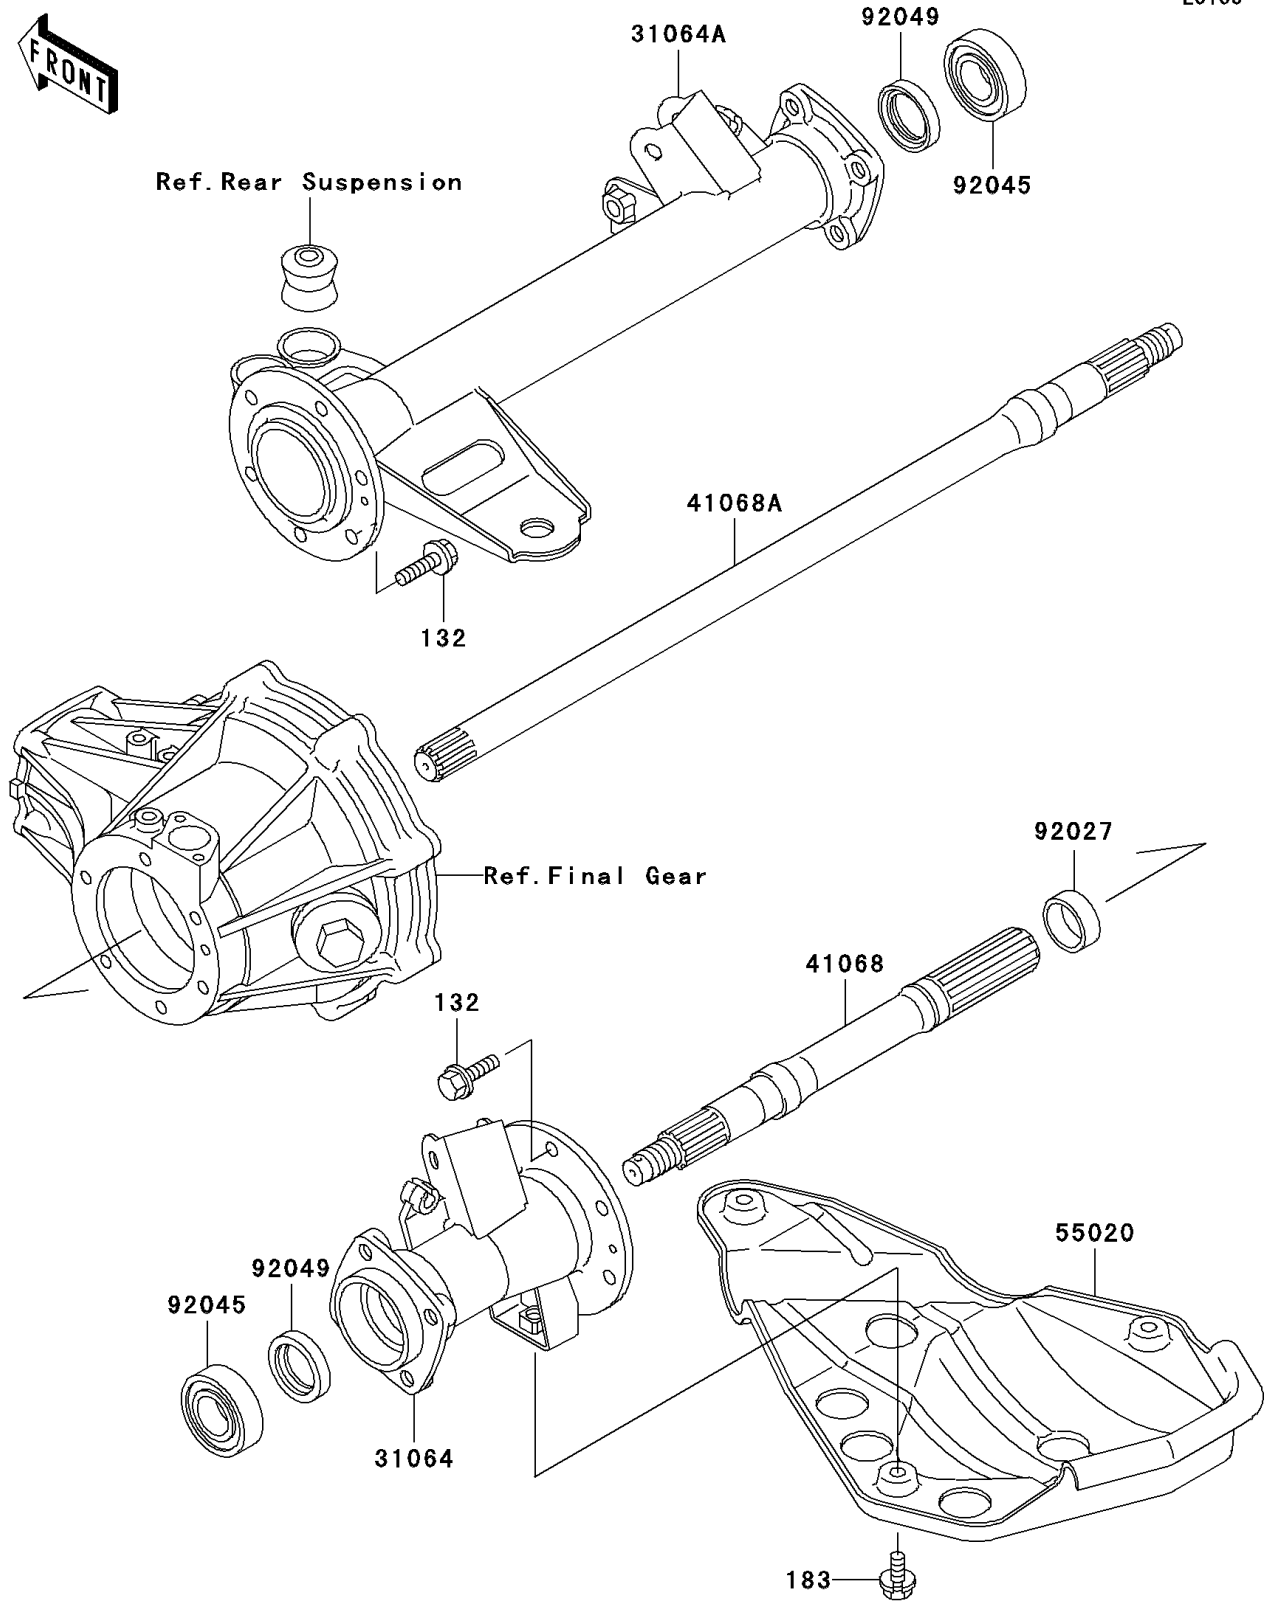

## 2002 Bayou 300 PARTS DIAGRAM

Rear Axle

E3133

## 2002 Bayou 300 PARTS LIST

Rear Axle

ITEM NAME	PART NUMBER	QUANTITY
BOLT-FLANGED-SMALL (Ref # 132)	132J0825	1
BOLT-UPSET-WS-SMALL (Ref # 183)	183H0814	1
PIPE-COMP,LH (Ref # 31064)	31064-1091	1
PIPE-COMP,RH (Ref # 31064A)	31064-1101	1
AXLE,LH (Ref # 41068)	41068-1247	1
AXLE,RH (Ref # 41068A)	41068-1248	1
GUARD,DIFFERENTIAL CASE (Ref # 55020)	55020-1203	1
COLLAR,23X30X12 (Ref # 92027)	92027-1892	1
BEARING-BALL,6205DDU (Ref # 92045)	92045-1229	1
SEAL-OIL,S030428 (Ref # 92049)	92049-1236	1