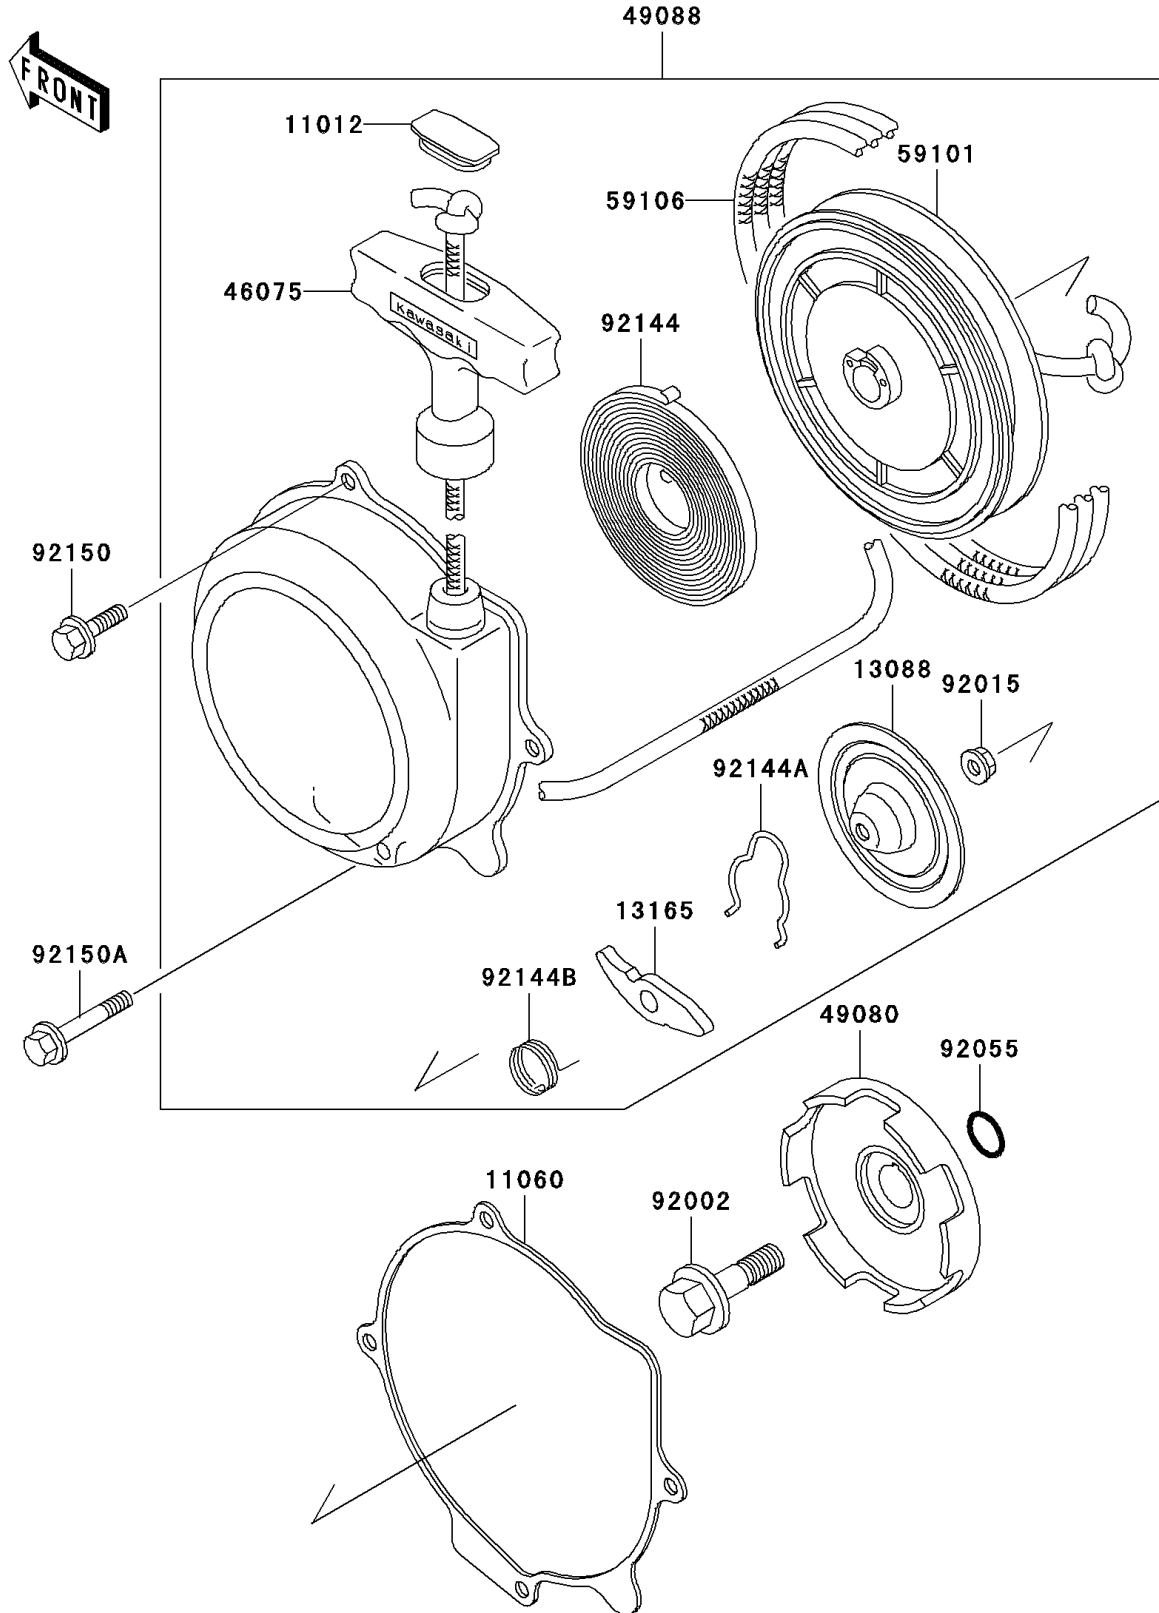

## 2003 Bayou 300 PARTS DIAGRAM

Recoil Starter

E3040

## 2003 Bayou 300 PARTS LIST

### Recoil Starter

ITEM NAME	PART NUMBER	QUANTITY
CAP,RECOIL GRIP (Ref # 11012)	11012-1420	1
GASKET,RECOIL STARTER (Ref # 11060)	11060-1696	1
PLATE-FRICTION,RECOIL (Ref # 13088)	13088-1073	1
PAWL,RECOIL (Ref # 13165)	13165-1123	1
GRIP,RECOIL (Ref # 46075)	46075-1073	1
PULLEY-STARTING (Ref # 49080)	49080-1055	1
STARTER-RECOIL (Ref # 49088)	49088-1055	1
REEL (Ref # 59101)	59101-1109	1
ROPE (Ref # 59106)	59106-1103	1
BOLT,FLANGED,10X40 (Ref # 92002)	92002-1296	1
NUT,6MM (Ref # 92015)	92015-1464	1
RING-O,16.8MM (Ref # 92055)	92055-1235	1
SPRING,RECOIL (Ref # 92144)	92144-1205	1
SPRING,FRICTION (Ref # 92144A)	92144-1206	1
SPRING,RETURN (Ref # 92144B)	92144-1207	1
BOLT,6X14 (Ref # 92150)	92150-1916	1
BOLT (Ref # 92150A)	92150-1917	1