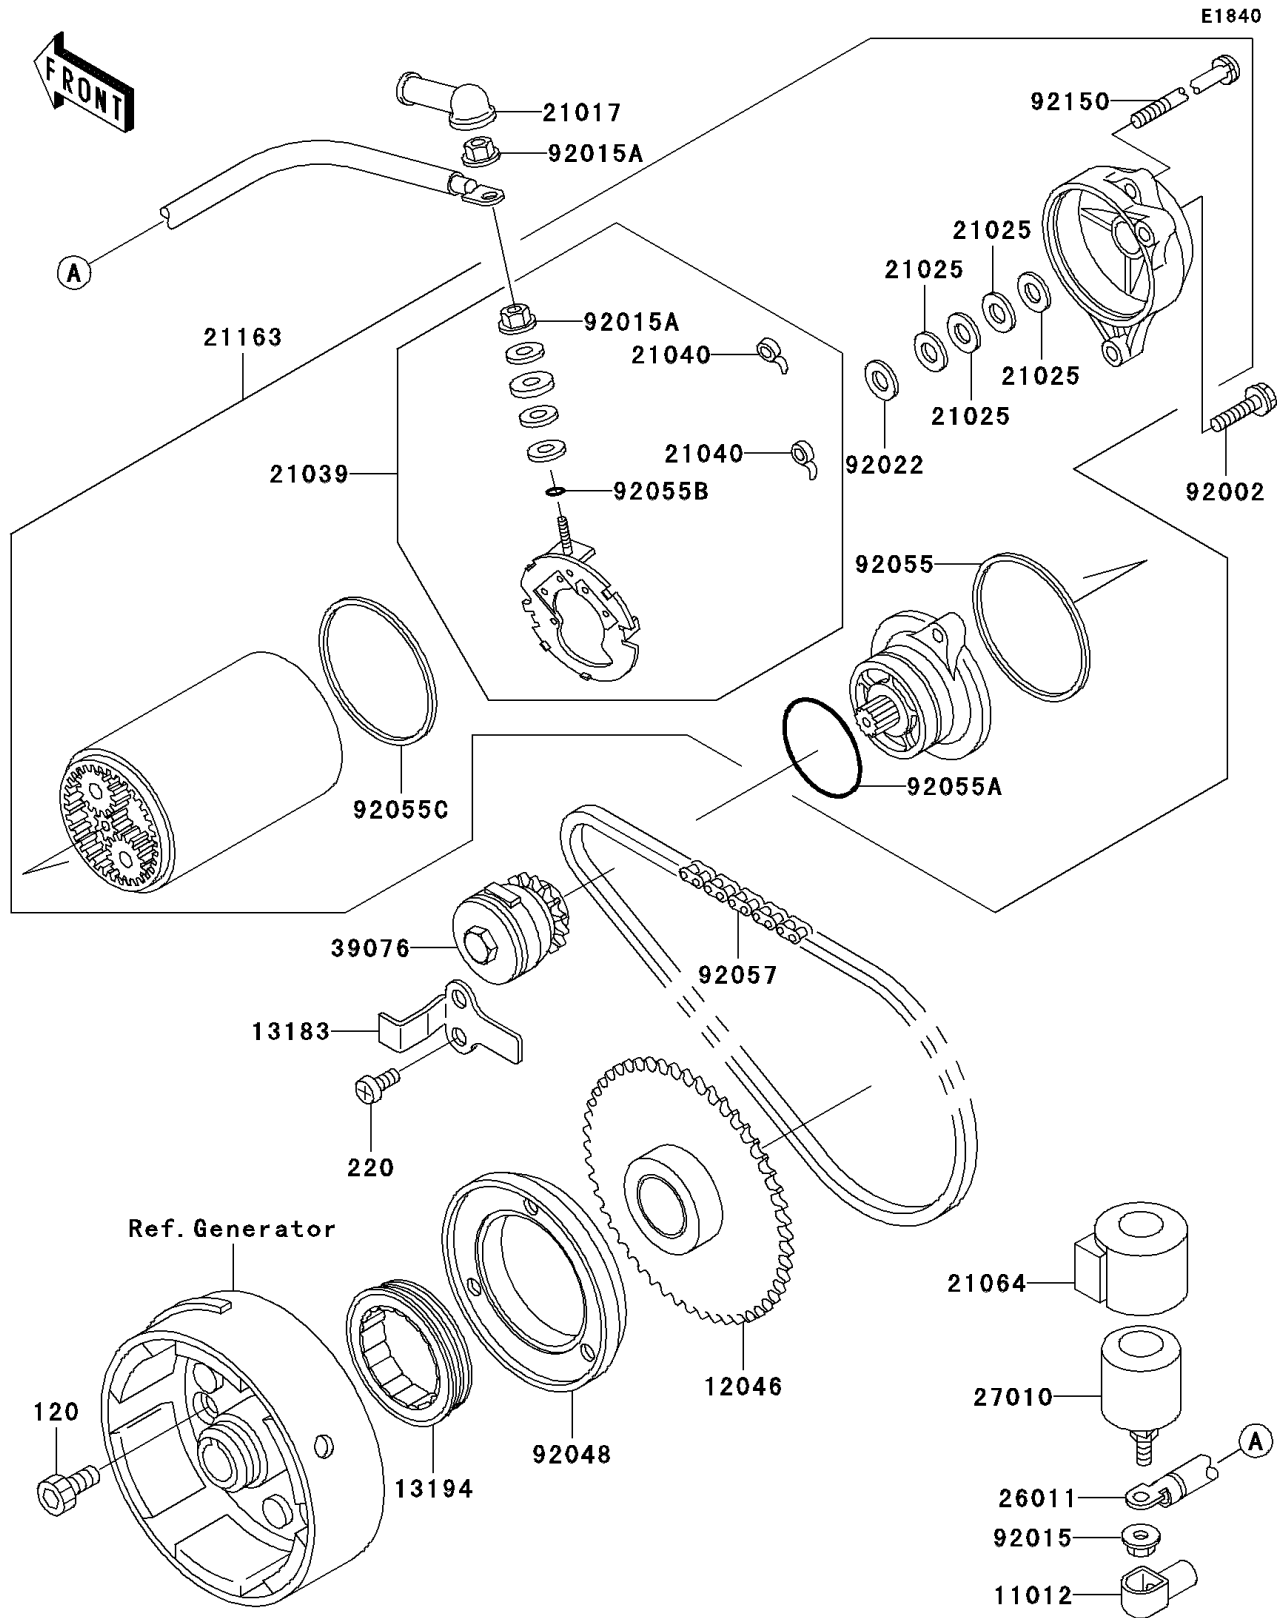

2002 Bayou 300 PARTS DIAGRAM

Starter Motor

2002 Bayou 300 PARTS LIST

Starter Motor

ITEM NAME	PART NUMBER	QUANTITY
BOLT-SOCKET (Ref # 120)	120P0816	1
SCREW-PAN-CROS,6X12 (Ref # 220)	220B0612	1
CAP,TERMINAL (Ref # 11012)	11012-1354	1
SPROCKET,STARTER (Ref # 12046)	12046-1077	1
PLATE,STARTER CHAIN (Ref # 13183)	13183-1002	1
CLUTCH-ONEWAY (Ref # 13194)	13194-1091	1
GROMMET,STARTER TERMINAL (Ref # 21017)	21017-017	1
WASHER,9.1X18X0.2 (Ref # 21025)	21025-011	1
BRUSH,CARBON (Ref # 21039)	21039-1063	1
SPRING-BRUSH (Ref # 21040)	21040-1057	1
DAMPER,MAGNETIC SWITCH (Ref # 21064)	21064-002	1
STARTER-ELECTRIC (Ref # 21163)	21163-1141	1
WIRE-LEAD,STATER MOTOR (Ref # 26011)	26011-1327	1
SWITCH,MAGNETIC (Ref # 27010)	27010-1098	1
LIMITER,STARTER IDLE GEAR (Ref # 39076)	39076-1054	1
BOLT (Ref # 92002)	92002-1664	1
NUT,FLANGED,6MM (Ref # 92015)	92015-1367	1
NUT,STARTER MOTOR (Ref # 92015A)	92015-1476	1
WASHER,9.1X18X0.8 (Ref # 92022)	92022-1132	1
RACE,ONEWAY CLUTCH (Ref # 92048)	92048-1104	1
RING-O,64MM (Ref # 92055)	92055-1086	1
RING-O,42.8MM (Ref # 92055A)	92055-1313	1
RING-O,4.5X2.0 (Ref # 92055B)	92055-1370	1
RING-O,STARTER MOTOR (Ref # 92055C)	92055-1381	1
CHAIN,STARTER,KEC29H,64L (Ref # 92057)	92057-1196	1
BOLT,STARTER MOTOR (Ref # 92150)	92150-1138	1