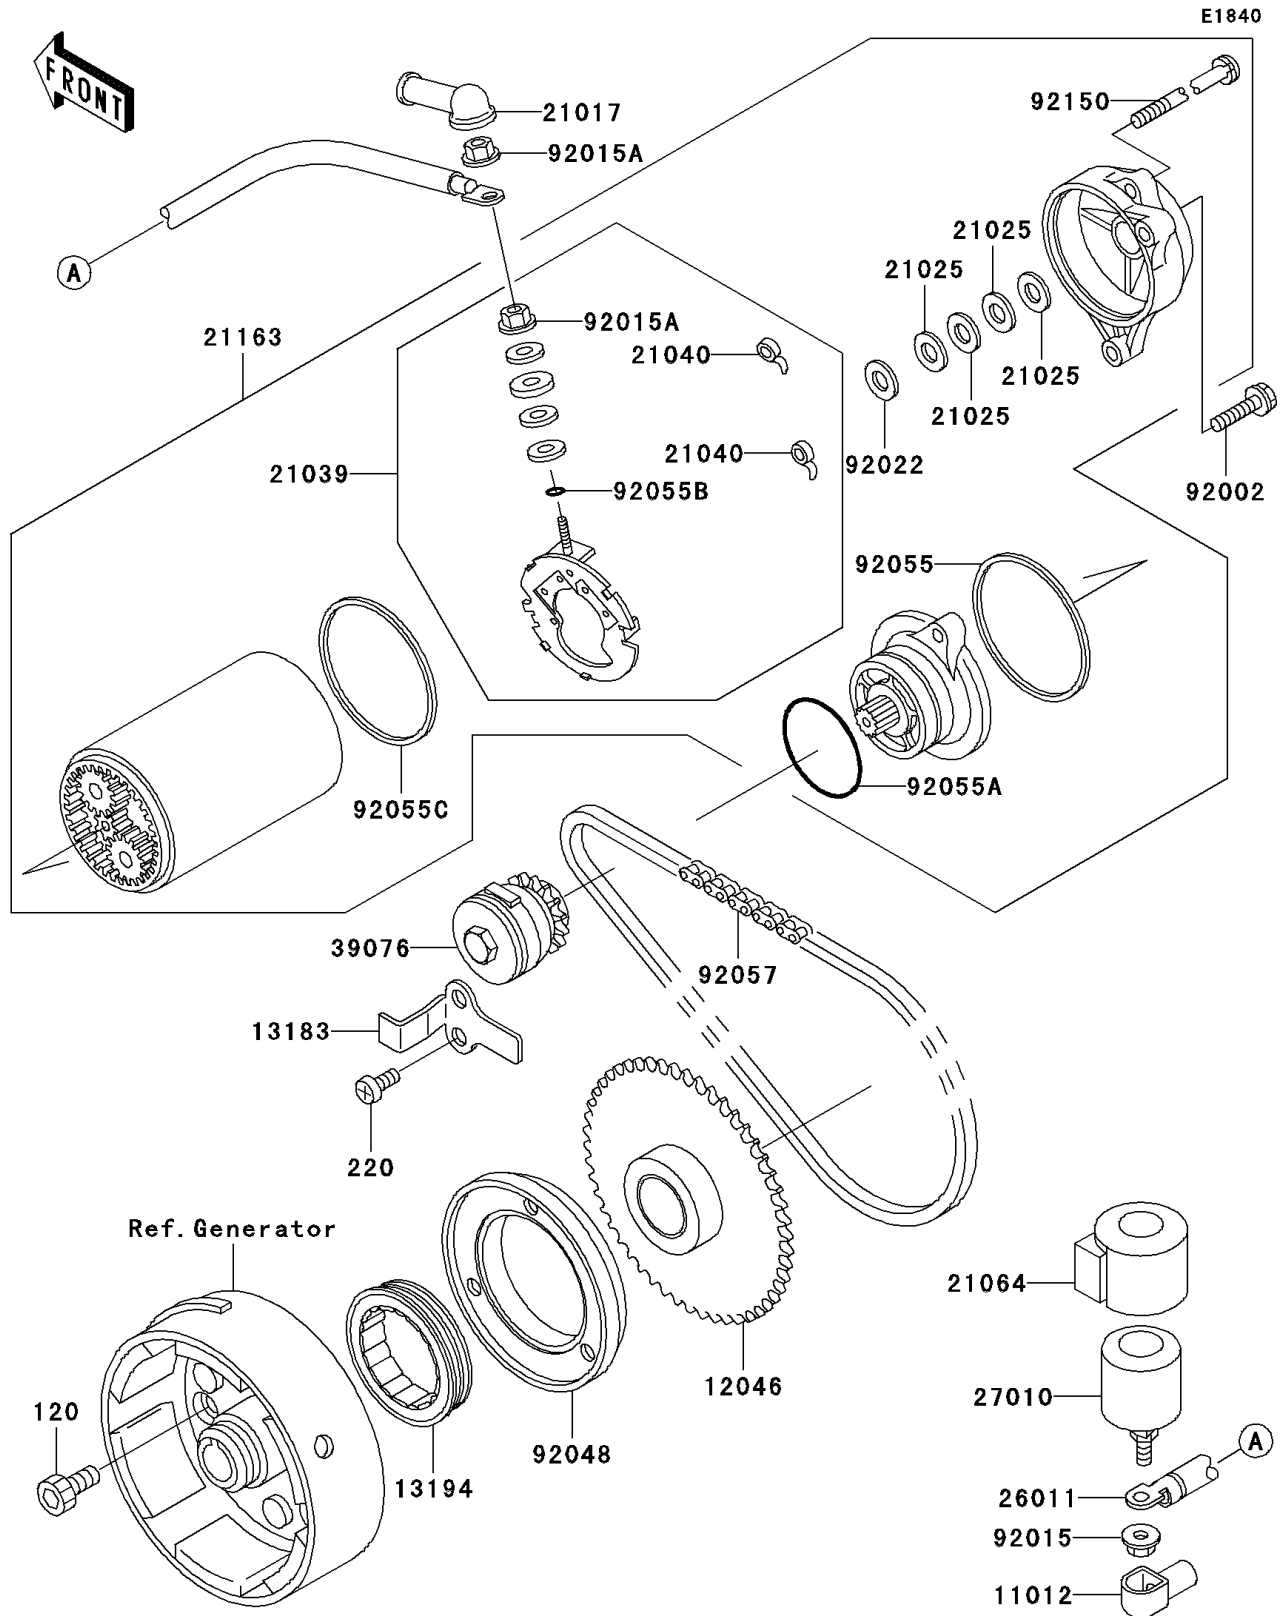

2002 Bayou 300

PARTS DIAGRAM

Starter Motor

2002 Bayou 300

PARTS LIST

Starter Motor

ITEM NAME	PART NUMBER	QUANTITY
BOLT-SOCKET (Ref # 120)	120P0816	3
SCREW-PAN-CROS,6X12 (Ref # 220)	220B0612	1
CAP,TERMINAL (Ref # 11012)	11012-1354	1
SPROCKET,STARTER (Ref # 12046)	12046-1077	1
PLATE,STARTER CHAIN (Ref # 13183)	13183-1002	1
CLUTCH-ONEWAY (Ref # 13194)	13194-1091	1
GROMMET,STARTER TERMINAL (Ref # 21017)	21017-017	1
WASHER,9.1X18X0.2 (Ref # 21025)	21025-011	4
BRUSH,CARBON (Ref # 21039)	21039-1063	1
SPRING-BRUSH (Ref # 21040)	21040-1057	2
DAMPER,MAGNETIC SWITCH (Ref # 21064)	21064-002	1
STARTER-ELECTRIC (Ref # 21163)	21163-1141	1
WIRE-LEAD,STATER MOTOR (Ref # 26011)	26011-1327	1
SWITCH,MAGNETIC (Ref # 27010)	27010-1098	1
LIMITER,STARTER IDLE GEAR (Ref # 39076)	39076-1054	1
BOLT (Ref # 92002)	92002-1664	2
NUT,FLANGED,6MM (Ref # 92015)	92015-1367	2
NUT,STARTER MOTOR (Ref # 92015A)	92015-1476	2
WASHER,9.1X18X0.8 (Ref # 92022)	92022-1132	1
RACE,ONEWAY CLUTCH (Ref # 92048)	92048-1104	1
RING-O,64MM (Ref # 92055)	92055-1086	1
RING-O,42.8MM (Ref # 92055A)	92055-1313	1
RING-O,4.5X2.0 (Ref # 92055B)	92055-1370	1
RING-O,STARTER MOTOR (Ref # 92055C)	92055-1381	1
CHAIN,STARTER,KEC29H,64L (Ref # 92057)	92057-1196	1
BOLT,STARTER MOTOR (Ref # 92150)	92150-1138	2