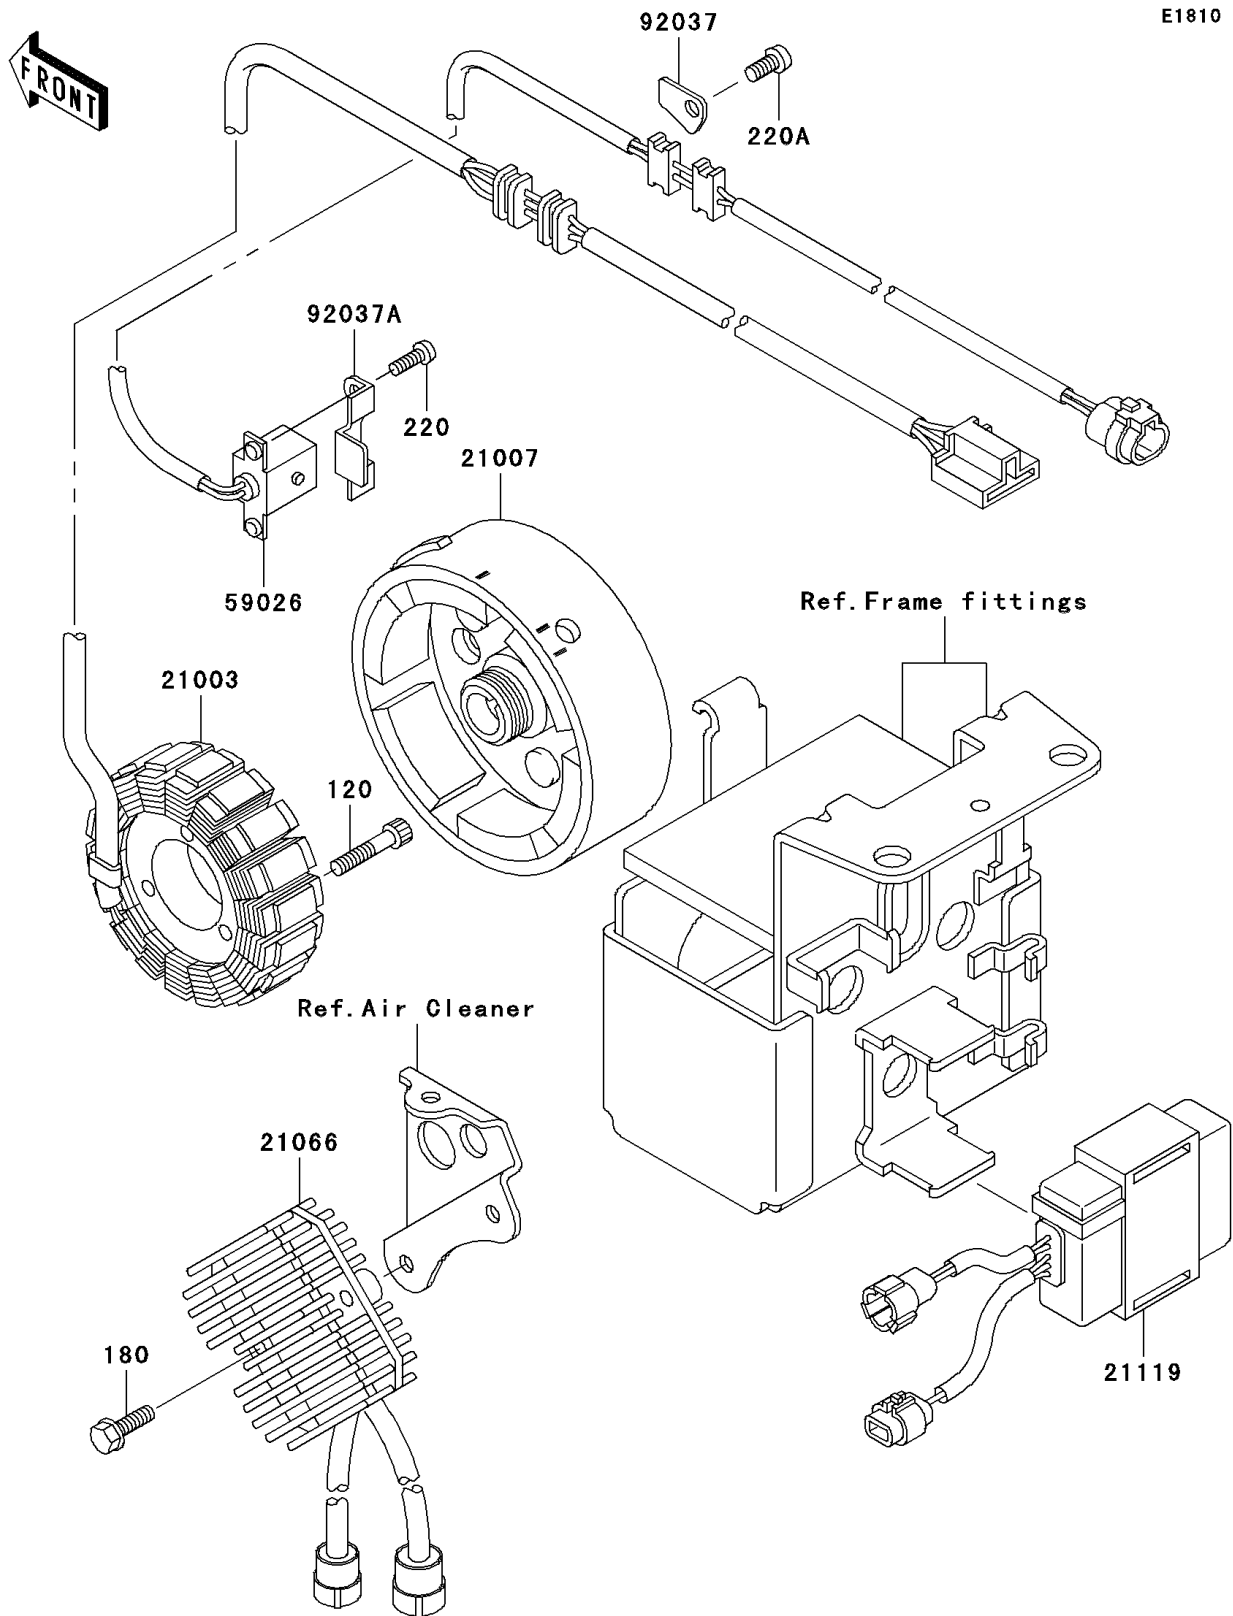

## PARTS DIAGRAM

### Generator

**Kawasaki**

Let the Good Times Roll®

E1810

## PARTS LIST

### Generator

ITEM NAME	PART NUMBER	QUANTITY
BOLT-SOCKET,6X30 (Ref # 120)	120P0630	3
BOLT-UPSET-WS,6X25 (Ref # 180)	180D0625	2
SCREW-PAN-CROS (Ref # 220)	220B0514	2
SCREW-PAN-CROS,6X12 (Ref # 220A)	220B0612	1
STATOR (Ref # 21003)	21003-1276	1
ROTOR (Ref # 21007)	21007-1361	1
REGULATOR-VOLTAGE (Ref # 21066)	21066-1112	1
IGNITER (Ref # 21119)	21119-1369	1
COIL-PULSING (Ref # 59026)	59026-1092	1
CLAMP,WIRING HARNESS (Ref # 92037)	92037-1656	1
CLAMP (Ref # 92037A)	92037-1987	1