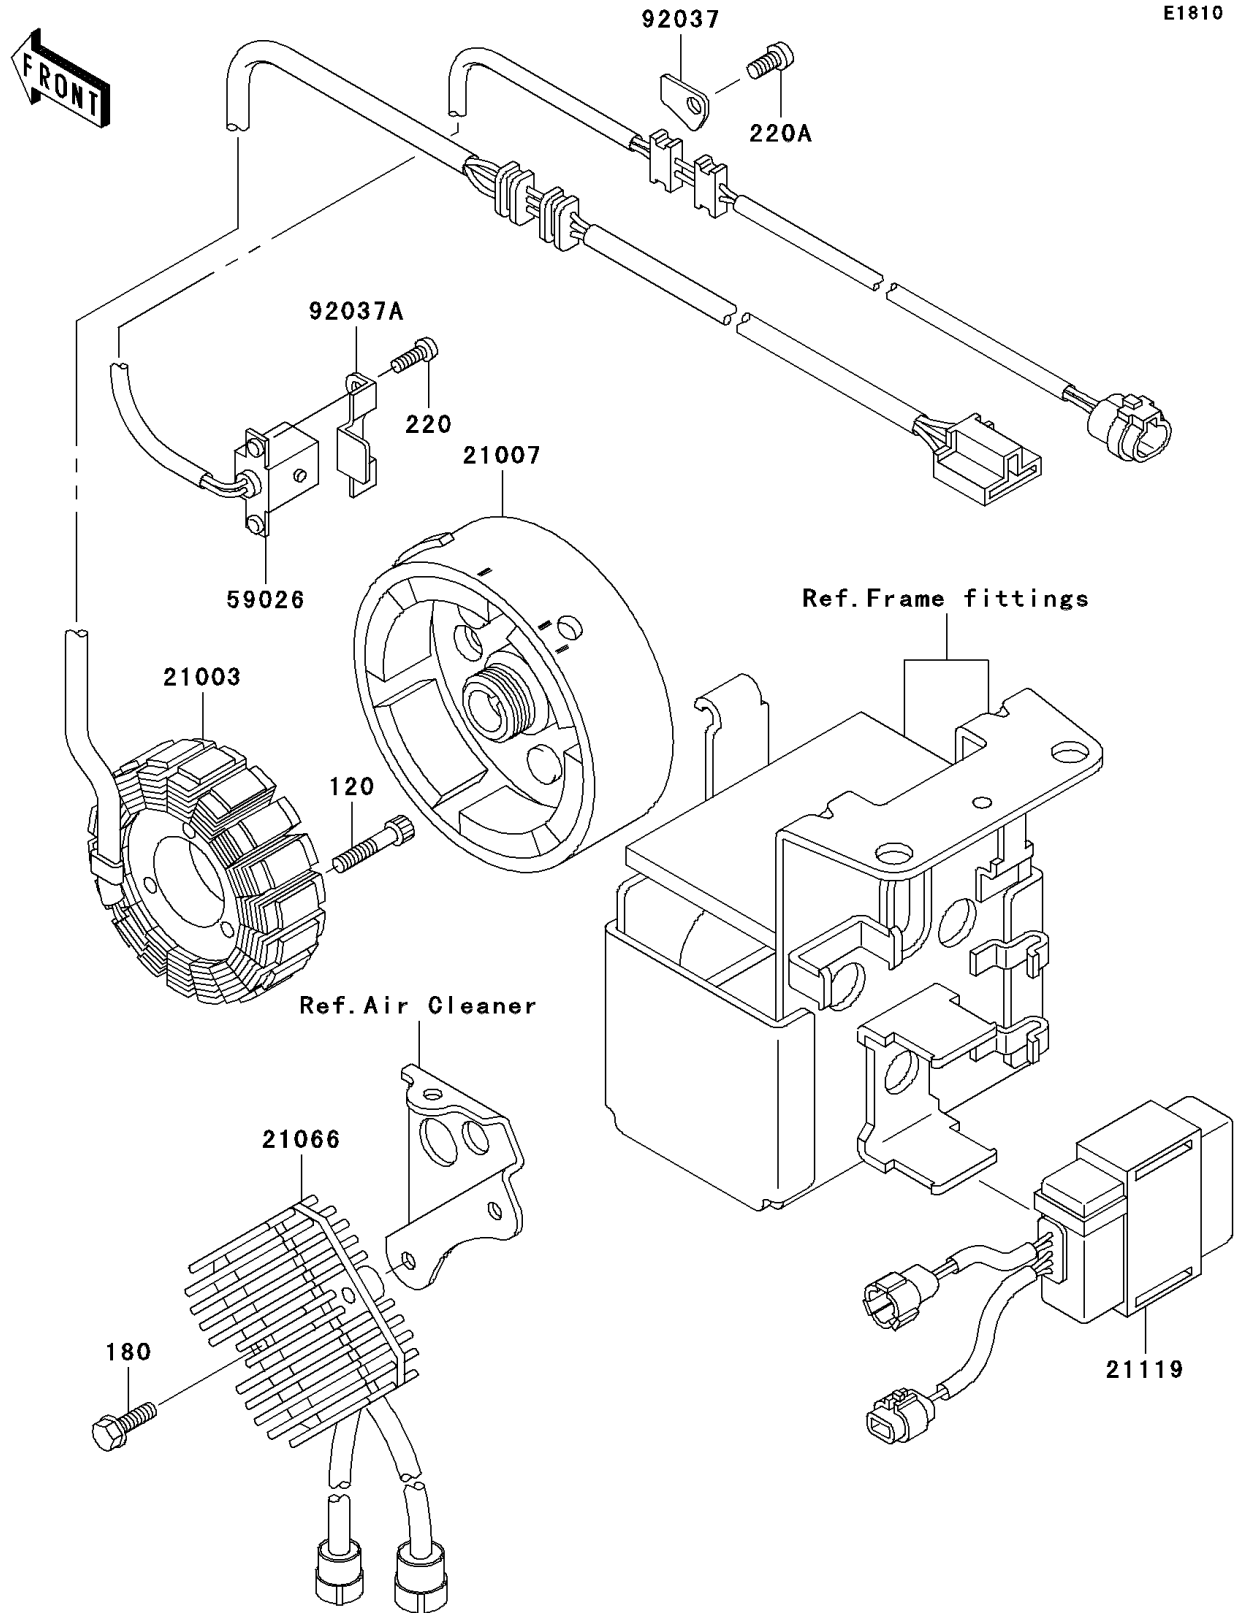

## 2002 Bayou 300 PARTS DIAGRAM

Generator

E1810

## 2002 Bayou 300 PARTS LIST

Generator

ITEM NAME	PART NUMBER	QUANTITY
BOLT-SOCKET,6X30 (Ref # 120)	120P0630	1
BOLT-UPSET-WS,6X25 (Ref # 180)	180D0625	1
SCREW-PAN-CROS (Ref # 220)	220B0514	1
SCREW-PAN-CROS,6X12 (Ref # 220A)	220B0612	1
STATOR (Ref # 21003)	21003-1276	1
ROTOR (Ref # 21007)	21007-1361	1
REGULATOR-VOLTAGE (Ref # 21066)	21066-1112	1
IGNITER (Ref # 21119)	21119-1369	1
COIL-PULSING (Ref # 59026)	59026-1092	1
CLAMP,WIRING HARNESS (Ref # 92037)	92037-1656	1
CLAMP (Ref # 92037A)	92037-1987	1