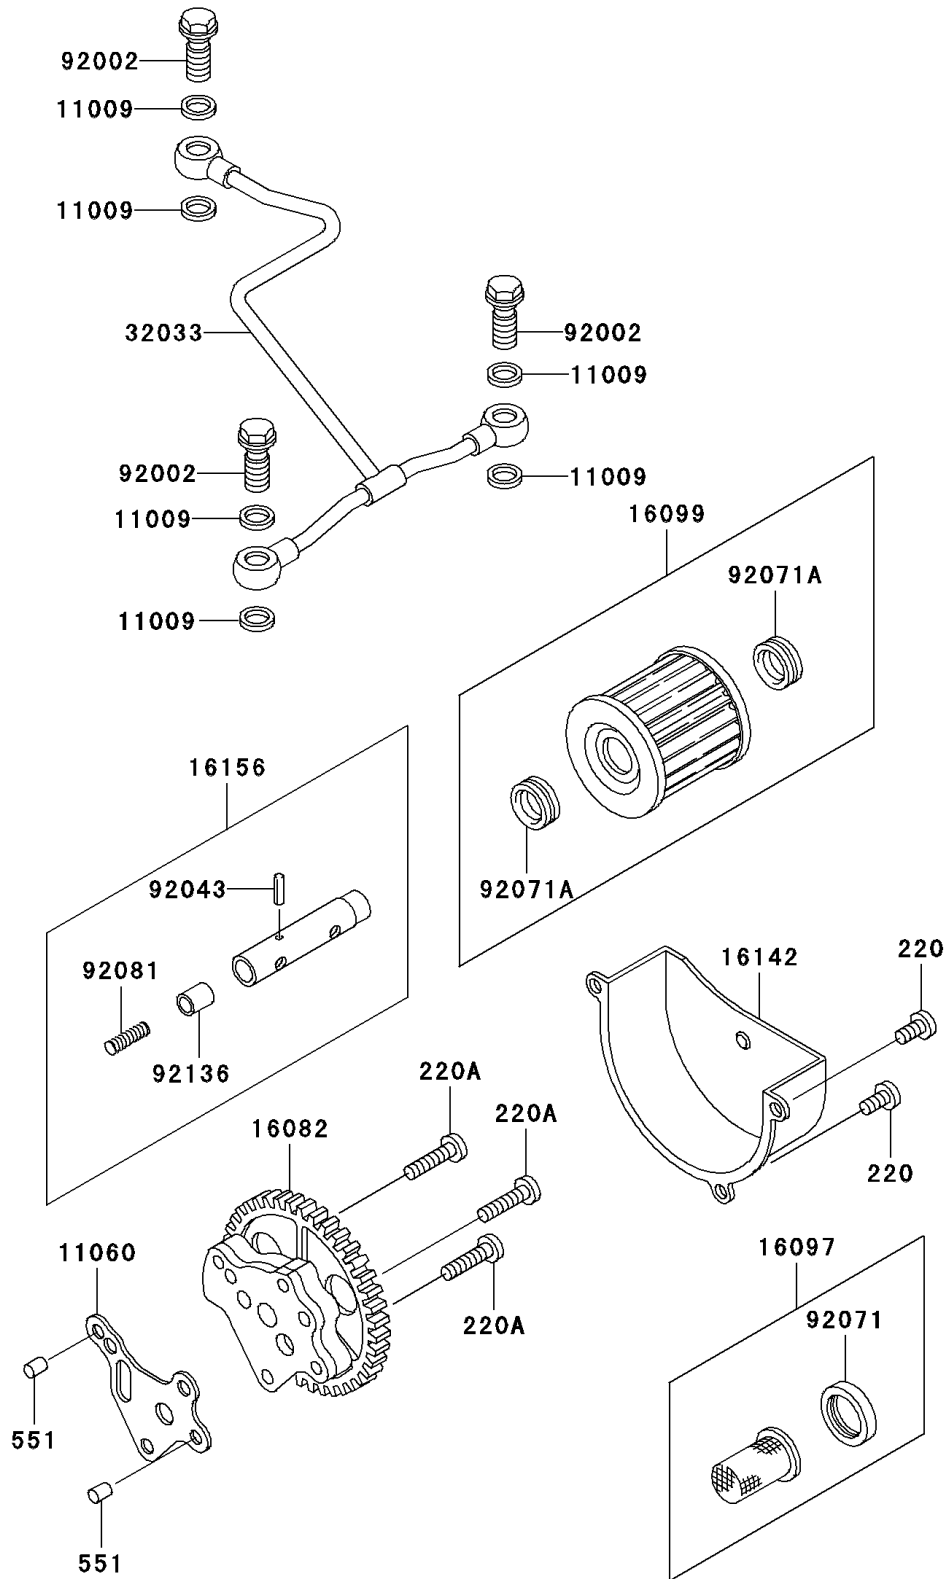

2002 Bayou 300 PARTS DIAGRAM

Oil Pump/Oil Filter

E1710

2002 Bayou 300 PARTS LIST

Oil Pump/Oil Filter

ITEM NAME	PART NUMBER	QUANTITY
SCREW-PAN-CROS,6X12 (Ref # 220)	220B0612	1
SCREW-PAN-CROS,6X25 (Ref # 220A)	220B0625	1
PIN-DOWEL,6X8 (Ref # 551)	551A0608	1
GASKET,10X14.5X1.5 (Ref # 11009)	11009-1105	1
GASKET,OIL PUMP (Ref # 11060)	11060-1657	1
PUMP-ASSY-OIL (Ref # 16082)	16082-1068	1
FILTER-ASSY-OIL (Ref # 16097)	16097-1001	1
ELEMENT-OIL FILTER (Ref # 16099)	16099-004	1
COVER-PUMP (Ref # 16142)	16142-1064	1
PISTON-ASSY,VALVE,BY-PASS (Ref # 16156)	16156-002	1
PIPE,OIL (Ref # 32033)	32033-1744	1
BOLT,OIL,L=23 (Ref # 92002)	92002-1888	1
PIN,SPRING,2.2X13.5 (Ref # 92043)	92043-123	1
GROMMET,OIL STRAINER (Ref # 92071)	92071-100	1
GROMMET,OIL FILTER (Ref # 92071A)	92071-101	1
SPRING,PISTON (Ref # 92081)	92081-043	1
VALVE (Ref # 92136)	92136-002	1