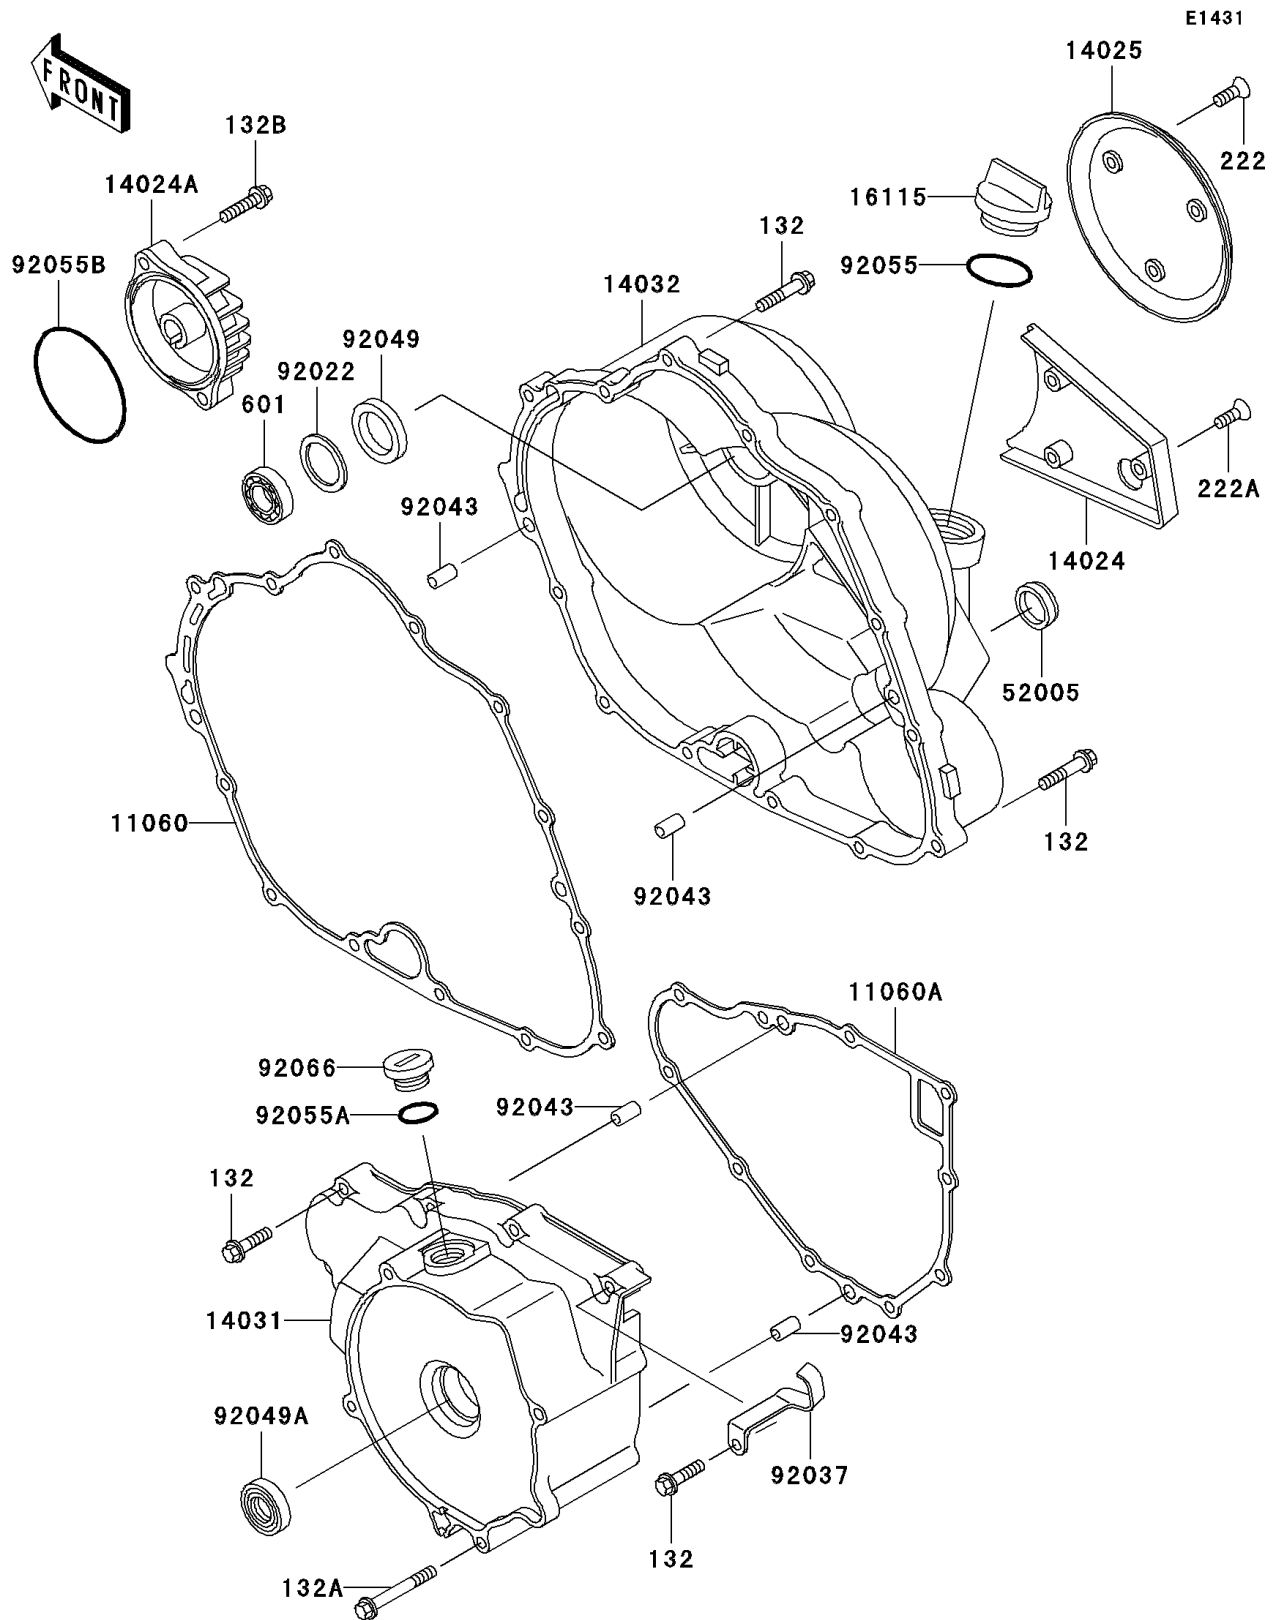

2002 Bayou 300 PARTS DIAGRAM

Engine Cover(s)

2002 Bayou 300 PARTS LIST

Engine Cover(s)

ITEM NAME	PART NUMBER	QUANTITY
BOLT-FLANGED-SMALL (Ref # 132)	132J0630	1
BOLT-FLANGED-SMALL (Ref # 132A)	132J0680	1
BOLT-FLANGED-SMALL (Ref # 132B)	132Y0625	1
SCREW-CSK-RD-CROS (Ref # 222)	222C0512	1
SCREW-CSK-RD-CROS (Ref # 222A)	222C0518	1
BEARING-BALL,#6202C3 (Ref # 601)	601B6202	1
GASKET,CLUTCH COVER (Ref # 11060)	11060-1655	1
GASKET,GENERATOR COVER (Ref # 11060A)	11060-1656	1
COVER,RELEASE ADJUSTER (Ref # 14024)	14024-1061	1
COVER,OIL FILTER (Ref # 14024A)	14024-1062	1
COVER (Ref # 14025)	14025-1807	1
COVER-GENERATOR (Ref # 14031)	14031-1339	1
COVER-CLUTCH (Ref # 14032)	14032-1453	1
CAP-OIL FILLER (Ref # 16115)	16115-1009	1
GAUGE,OIL LEVEL (Ref # 52005)	52005-1009	1
WASHER,25.3X33X1 (Ref # 92022)	92022-1109	1
CLAMP (Ref # 92037)	92037-1872	1
PIN,6.2X8X14 (Ref # 92043)	92043-1263	1
SEAL-OIL,SCY 15X30X7 (Ref # 92049)	92049-1158	1
SEAL-OIL,TC25356 (Ref # 92049A)	92049-1317	1
RING-O,31.7X2.4 (Ref # 92055)	92055-049	1
RING-O (Ref # 92055A)	92055-1146	1
RING-O,63.6X2.4 (Ref # 92055B)	92055-1433	1
PLUG,COVER (Ref # 92066)	92066-1163	1