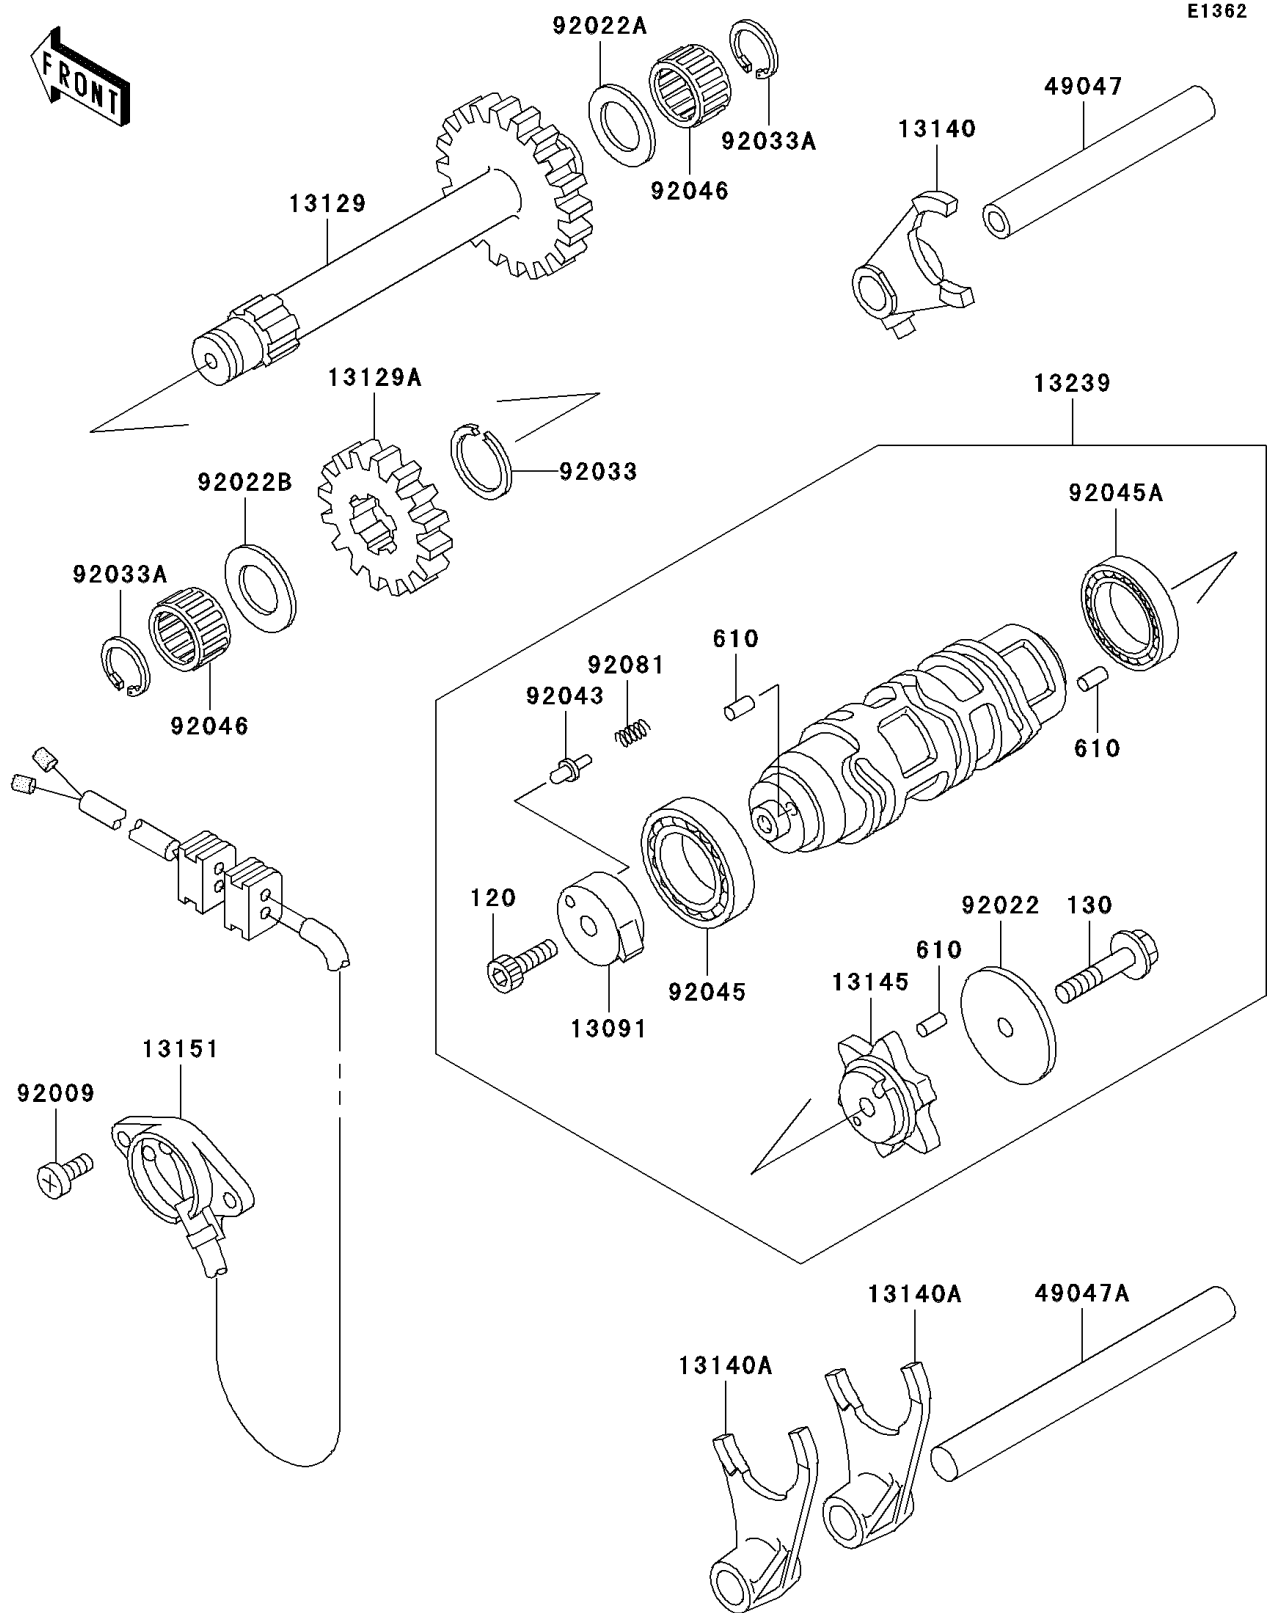

2002 Bayou 300 PARTS DIAGRAM

Gear Change Drum/Shift Fork(s)

2002 Bayou 300 PARTS LIST

Gear Change Drum/Shift Fork(s)

ITEM NAME	PART NUMBER	QUANTITY
BOLT-SOCKET,6X20 (Ref # 120)	120Q0620	1
BOLT-FLANGED,6X30 (Ref # 130)	130G0630	1
ROLLER,4X10 (Ref # 610)	610A0410	1
HOLDER,NEUTRAL SWITCH (Ref # 13091)	13091-1443	1
GEAR-REVERSE (Ref # 13129)	13129-1705	1
GEAR-REVERSE,20T (Ref # 13129A)	13129-1706	1
FORK-SHIFT (Ref # 13140)	13140-1134	1
FORK-SHIFT (Ref # 13140A)	13140-1135	1
CAM-CHANGE DRUM (Ref # 13145)	13145-1057	1
SWITCH-COMP (Ref # 13151)	13151-1097	1
DRUM-ASSY-CHANGE (Ref # 13239)	13239-1154	1
ROD-SHIFT,L=93.7 (Ref # 49047)	49047-1003	1
ROD-SHIFT (Ref # 49047A)	49047-1062	1
SCREW,5X14 (Ref # 92009)	92009-1341	1
WASHER,6.2X38X1.2 (Ref # 92022)	92022-1500	1
WASHER,17.3X28X1 (Ref # 92022A)	92022-255	1
WASHER,17.3X30X1.4 (Ref # 92022B)	92022-270	1
RING-SNAP,20X25.5X1.2 (Ref # 92033)	92033-025	1
RING-SNAP (Ref # 92033A)	92033-032	1
PIN (Ref # 92043)	92043-1287	1
BEARING-BALL,6805 (Ref # 92045)	92045-1122	1
BEARING-BALL,6905X1 (Ref # 92045A)	92045-1150	1
BEARING-NEEDLE,K17X23X13.8 (Ref # 92046)	92046-1184	1
SPRING (Ref # 92081)	92081-1763	1