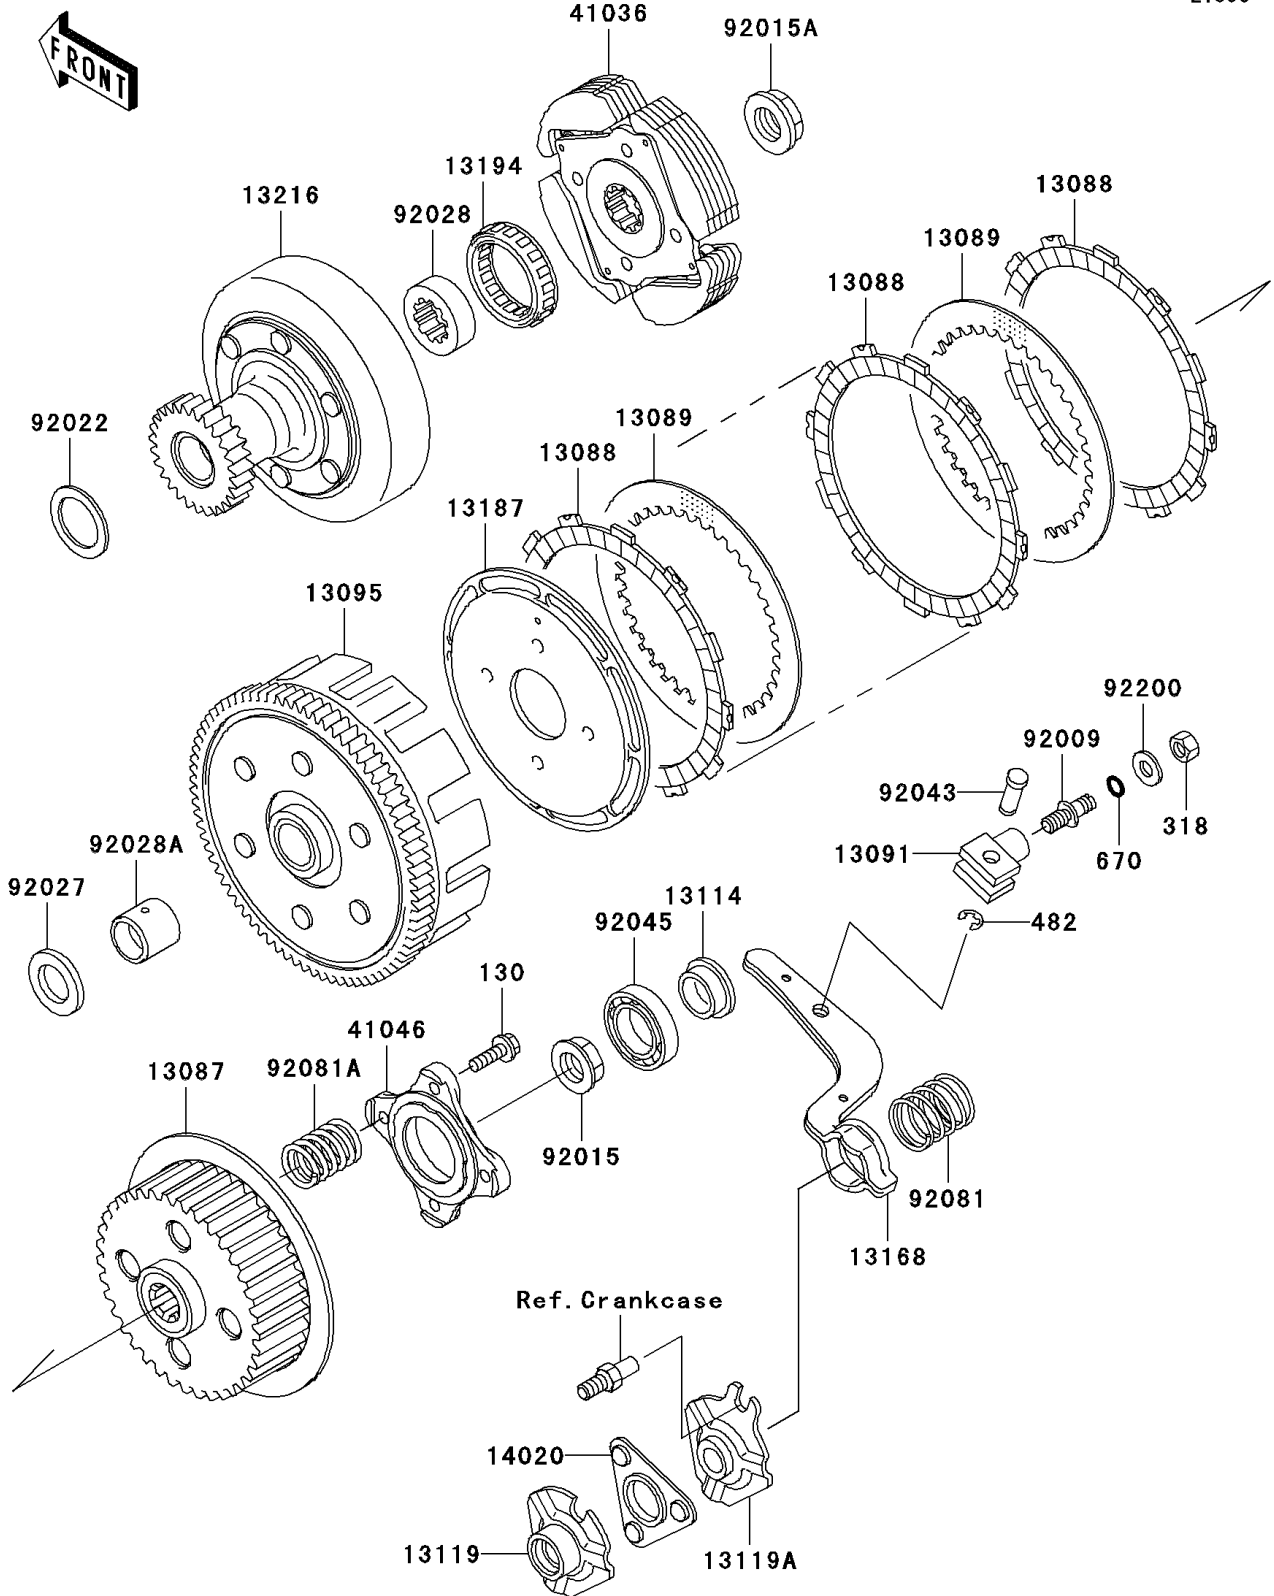

2002 Bayou 300 PARTS DIAGRAM

Clutch

E1350

2002 Bayou 300 PARTS LIST

Clutch

ITEM NAME	PART NUMBER	QUANTITY
BOLT-FLANGED,6X20 (Ref # 130)	130P0620	1
NUT-HEX-SMALL,8MM (Ref # 318)	318B0800	1
CIRCLIP-TYPE-E,6MM (Ref # 482)	482J6000	1
O RING,8MM (Ref # 670)	670B1508	1
HUB-CLUTCH (Ref # 13087)	13087-1065	1
PLATE-FRICTION (Ref # 13088)	13088-041	1
PLATE-CLUTCH (Ref # 13089)	13089-1005	1
HOLDER,CLUTCH RELEASE (Ref # 13091)	13091-1341	1
HOUSING-COMP-CLUTCH (Ref # 13095)	13095-1364	1
PUSHER-CLUTCH (Ref # 13114)	13114-1056	1
CAM-RELEASE (Ref # 13119)	13119-1073	1
CAM-RELEASE (Ref # 13119A)	13119-1074	1
LEVER,CLUTCH RELEASE (Ref # 13168)	13168-1263	1
PLATE-CLUTCH OPERATING (Ref # 13187)	13187-1081	1
CLUTCH-ONEWAY (Ref # 13194)	13194-1055	1
GEAR-COMP,CLUTCH,FR (Ref # 13216)	13216-1185	1
RETAINER,CLUTCH RELEASE (Ref # 14020)	14020-1093	1
HUB-ASSY,CLUTCH,FR (Ref # 41036)	41036-1286	1
HOUSING-BEARING (Ref # 41046)	41046-1063	1
SCREW,CLUTCH RELEASE (Ref # 92009)	92009-1303	1
NUT,16MM (Ref # 92015)	92015-1465	1
NUT,18MM (Ref # 92015A)	92015-1512	1
WASHER,27.3X38X0.8 (Ref # 92022)	92022-1989	1
COLLAR,20.5X34X4 (Ref # 92027)	92027-1888	1
BUSHING,CLUTCH,FR (Ref # 92028)	92028-1370	1
BUSHING,CLUTCH (Ref # 92028A)	92028-1371	1
PIN,CLUTCH RELEASE (Ref # 92043)	92043-1230	1
BEARING-BALL,#6905 (Ref # 92045)	92045-036	1
SPRING (Ref # 92081)	92081-1681	1

2002 Bayou 300 PARTS LIST

Clutch

ITEM NAME	PART NUMBER	QUANTITY
SPRING,CLUTCH (Ref # 92081A)	92081-1848	1
WASHER,8.5X18X2.3 (Ref # 92200)	92200-1213	1