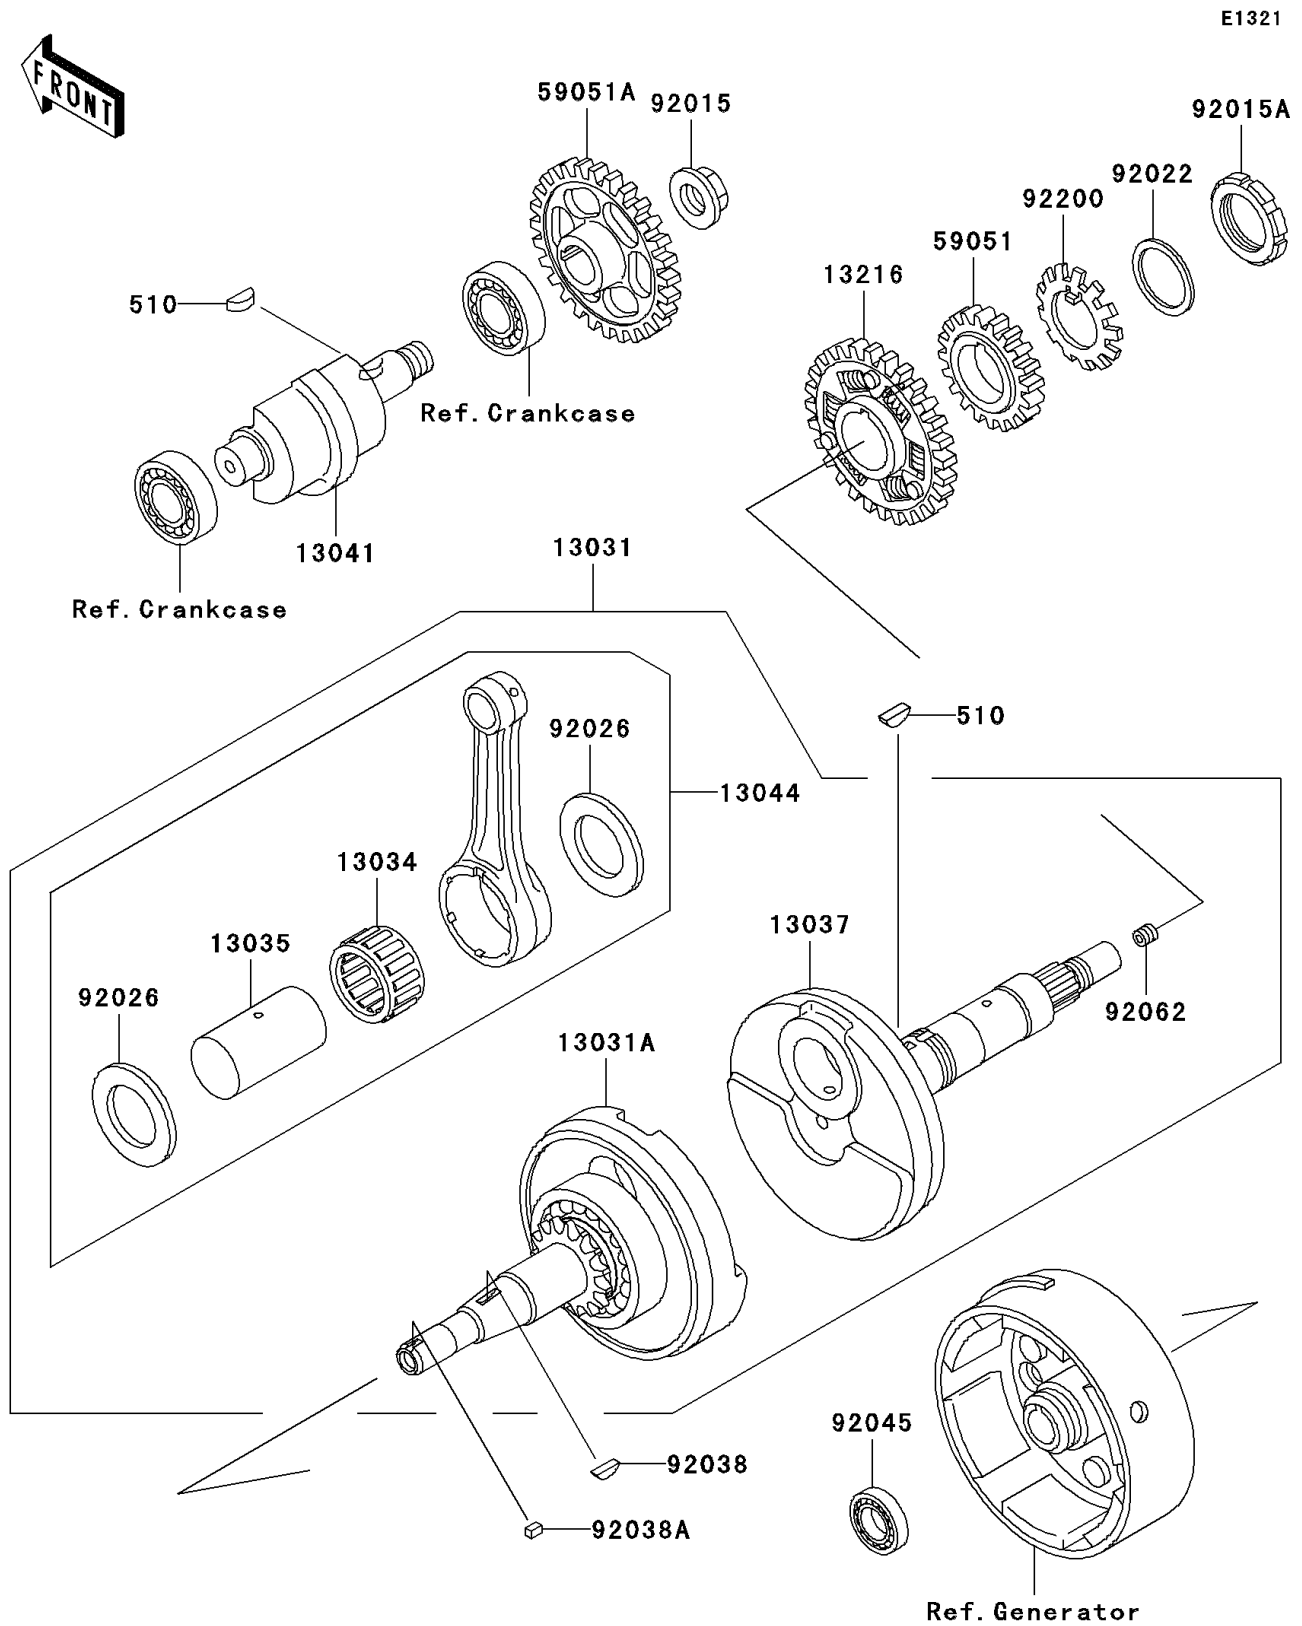

## 2002 Bayou 300 PARTS DIAGRAM

Crankshaft

## 2002 Bayou 300 PARTS LIST

### Crankshaft

| ITEM NAME                                  | PART NUMBER | QUANTITY |
|--|-------------|----------|
| KEY-WOODRUFF (Ref # 510)                   | 510A5100    | 1        |
| CRANKSHAFT-COMP (Ref # 13031)              | 13031-1388  | 1        |
| CRANKSHAFT-COMP,LH (Ref # 13031A)          | 13031-1402  | 1        |
| BEARING-BIG END,PK32X43X22.4 (Ref # 13034) | 13034-1061  | 1        |
| PIN-CRANK (Ref # 13035)                    | 13035-1067  | 1        |
| CRANKSHAFT,RH (Ref # 13037)                | 13037-1499  | 1        |
| BALANCER (Ref # 13041)                     | 13041-1066  | 1        |
| SET-CONNECTING ROD (Ref # 13044)           | 13044-5066  | 1        |
| GEAR-COMP,BALANCER (Ref # 13216)           | 13216-1072  | 1        |
| GEAR-SPUR,OIL PUMP,36T (Ref # 59051)       | 59051-1140  | 1        |
| GEAR-SPUR,BALANCER,44T (Ref # 59051A)      | 59051-1141  | 1        |
| NUT,16MM (Ref # 92015)                     | 92015-1465  | 1        |
| NUT,PUMP GEAR,30MM (Ref # 92015A)          | 92015-1511  | 1        |
| WASHER,30.3X38X0.5 (Ref # 92022)           | 92022-1987  | 1        |
| SPACER,32X51.5X1.2 (Ref # 92026)           | 92026-1232  | 1        |
| KEY,WOODRUFF (Ref # 92038)                 | 92038-001   | 1        |
| KEY,SUNK (Ref # 92038A)                    | 92038-1051  | 1        |
| BEARING-BALL,6903C3 (Ref # 92045)          | 92045-1266  | 1        |
| NOZZLE (Ref # 92062)                       | 92062-1056  | 1        |
| WASHER,PUMP GEAR (Ref # 92200)             | 92200-1203  | 1        |