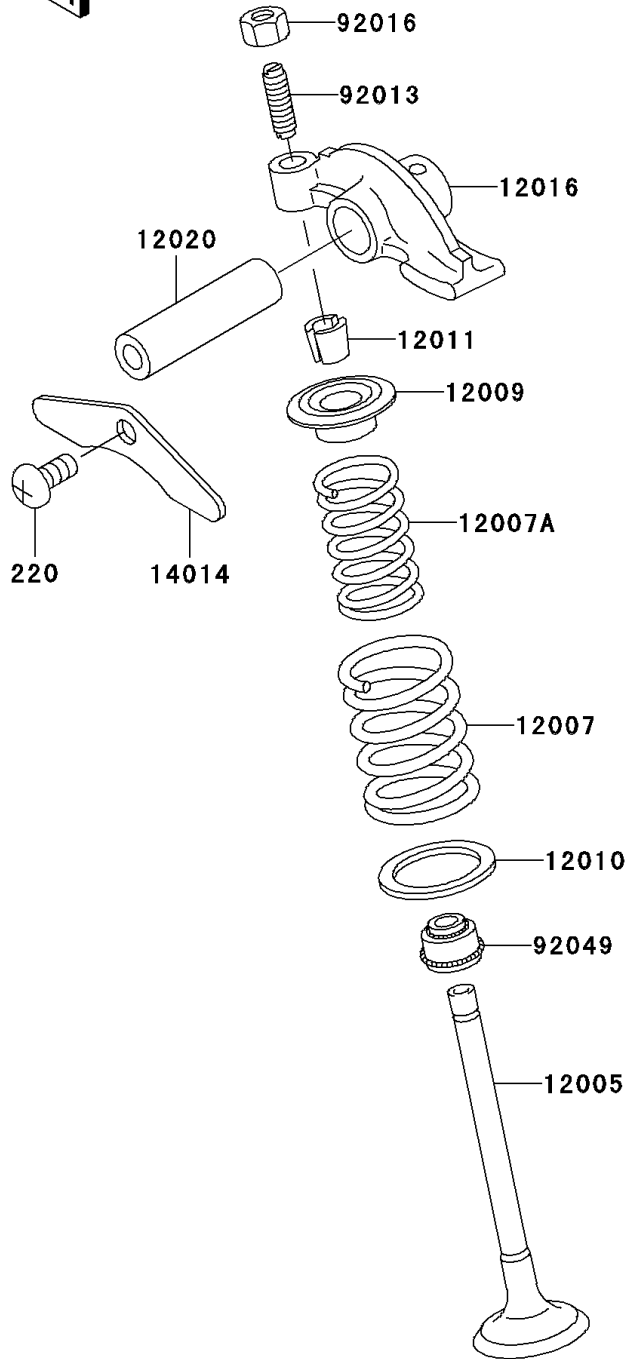

## 2002 Bayou 300 PARTS DIAGRAM

Valve(s)

E1210

## 2002 Bayou 300 PARTS LIST

Valve(s)

ITEM NAME	PART NUMBER	QUANTITY
SCREW-PAN-CROS,6X10 (Ref # 220)	220B0610	1
VALVE-INTAKE (Ref # 12004)	12004-1123	1
VALVE-EXHAUST (Ref # 12005)	12005-1005	1
SPRING-ENGINE VALVE,OUTER (Ref # 12007)	12007-013	1
SPRING-ENGINE VALVE,INNER (Ref # 12007A)	12007-014	1
RETAINER-VALVE SPRING (Ref # 12009)	12009-006	1
SEAT-SPRING,OUTER (Ref # 12010)	12010-005	1
COLLET,RETAINER (Ref # 12011)	12011-004	1
ARM-ROCKER (Ref # 12016)	12016-1078	1
SHAFT-ROCKER (Ref # 12020)	12020-004	1
PLATE-POSITION (Ref # 14014)	14014-034	1
SCREW,6MM (Ref # 92013)	92013-009	1
NUT,6MM (Ref # 92016)	92016-061	1
SEAL-OIL,RV37129.5 (Ref # 92049)	92049-016	1