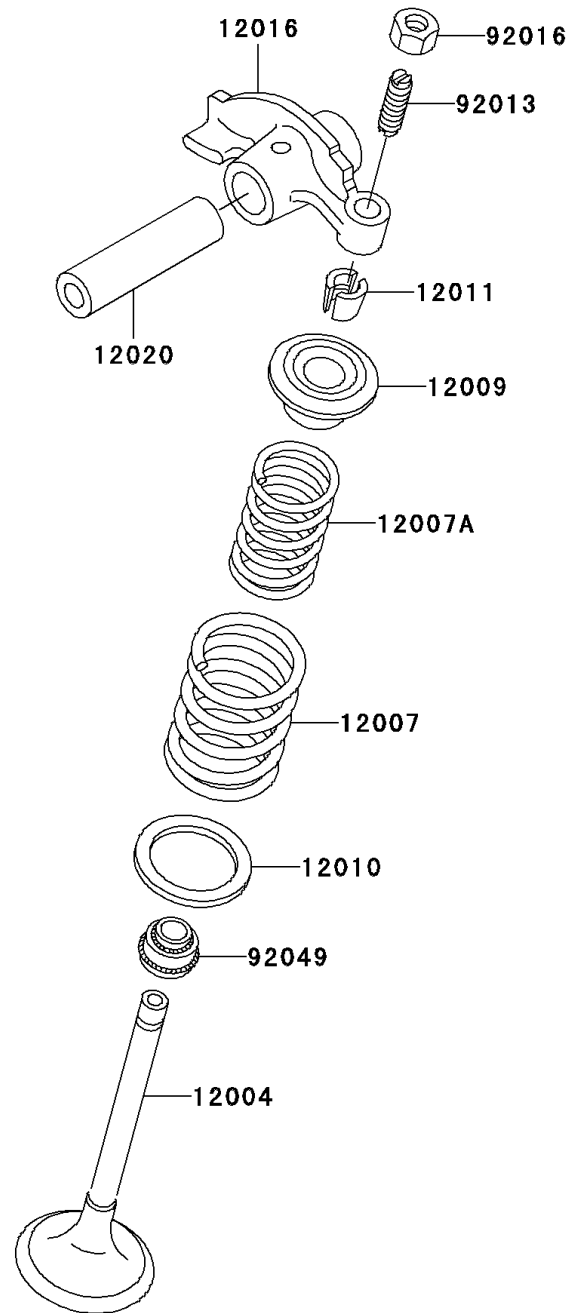

## 2002 Bayou 300 PARTS DIAGRAM

Valve(s)

E1210

## 2002 Bayou 300 PARTS LIST

Valve(s)

ITEM NAME	PART NUMBER	QUANTITY
SCREW-PAN-CROS,6X10 (Ref # 220)	220B0610	1
VALVE-INTAKE (Ref # 12004)	12004-1123	1
VALVE-EXHAUST (Ref # 12005)	12005-1005	1
SPRING-ENGINE VALVE,OUTER (Ref # 12007)	12007-013	1
SPRING-ENGINE VALVE,INNER (Ref # 12007A)	12007-014	1
RETAINER-VALVE SPRING (Ref # 12009)	12009-006	1
SEAT-SPRING,OUTER (Ref # 12010)	12010-005	1
COLLET,RETAINER (Ref # 12011)	12011-004	1
ARM-ROCKER (Ref # 12016)	12016-1078	1
SHAFT-ROCKER (Ref # 12020)	12020-004	1
PLATE-POSITION (Ref # 14014)	14014-034	1
SCREW,6MM (Ref # 92013)	92013-009	1
NUT,6MM (Ref # 92016)	92016-061	1
SEAL-OIL,RV37129.5 (Ref # 92049)	92049-016	1