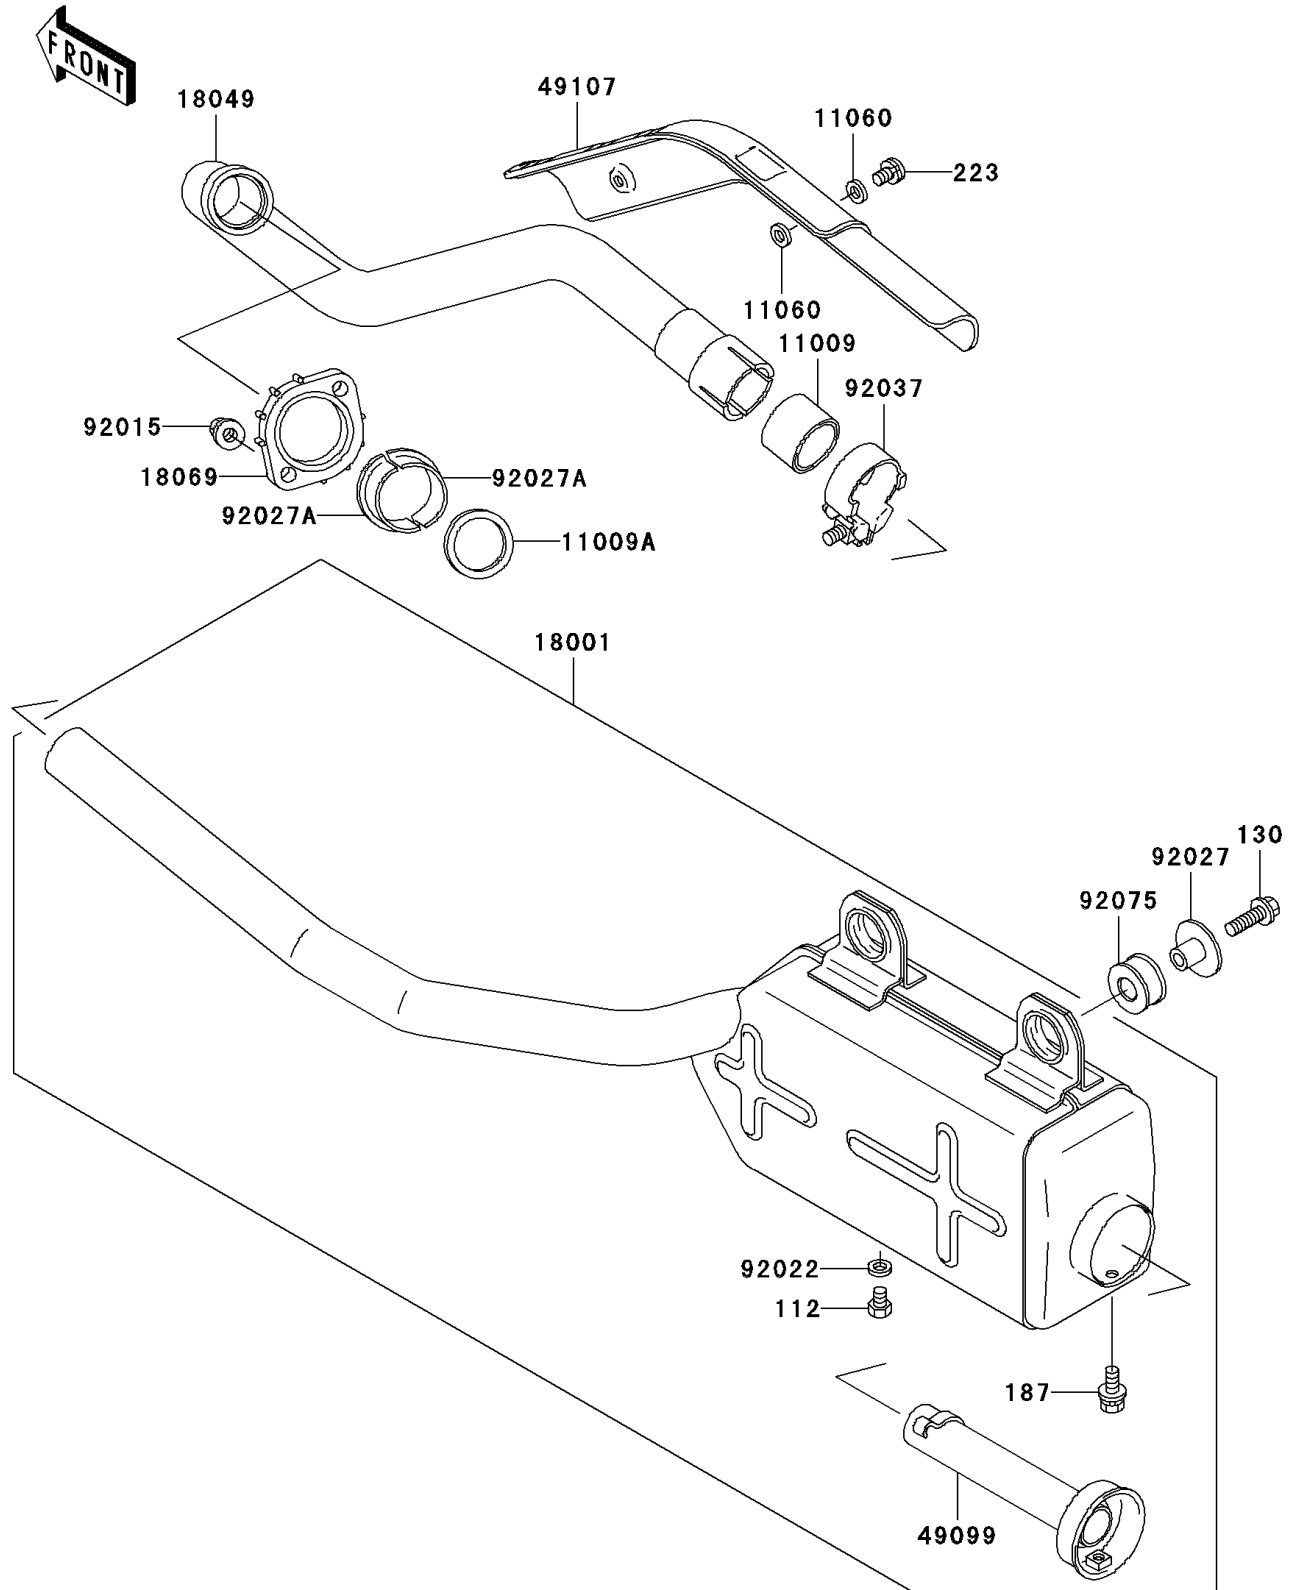

## 2002 Bayou 300 PARTS DIAGRAM

Muffler(s)

E1140

## 2002 Bayou 300 PARTS LIST

Muffler(s)

ITEM NAME	PART NUMBER	QUANTITY
BOLT-UPSET (Ref # 112)	112B0608	1
BOLT-FLANGED,8X30 (Ref # 130)	130J0830	1
BOLT-UPSET-WSP (Ref # 187)	187B0612	1
SCREW-PAN-WS-CROS (Ref # 223)	223C0610	1
GASKET,EXHAUST PIPE CONNECTING (Ref # 11009)	11009-1718	1
GASKET,EXHAUST PIPE HOLDER (Ref # 11009A)	11009-1866	1
GASKET,6.2X11.5X1.5 (Ref # 11060)	11060-1109	1
MUFFLER (Ref # 18001)	18001-1726	1
PIPE-EXHAUST (Ref # 18049)	18049-1417	1
HOLDER-EXHAUST PIPE (Ref # 18069)	18069-1014	1
BAFFLE-PIPE MUFFLER (Ref # 49099)	49099-1268	1
COVER-EXHAUST PIPE (Ref # 49107)	49107-1081	1
NUT,8MM (Ref # 92015)	92015-1402	1
WASHER,6.2X11X1 (Ref # 92022)	92022-304	1
COLLAR,MUFFLER (Ref # 92027)	92027-1981	1
COLLAR,EXHAUST PIPE (Ref # 92027A)	92027-264	1
CLAMP (Ref # 92037)	92037-1956	1
DAMPER,MUFFLER (Ref # 92075)	92075-1809	1