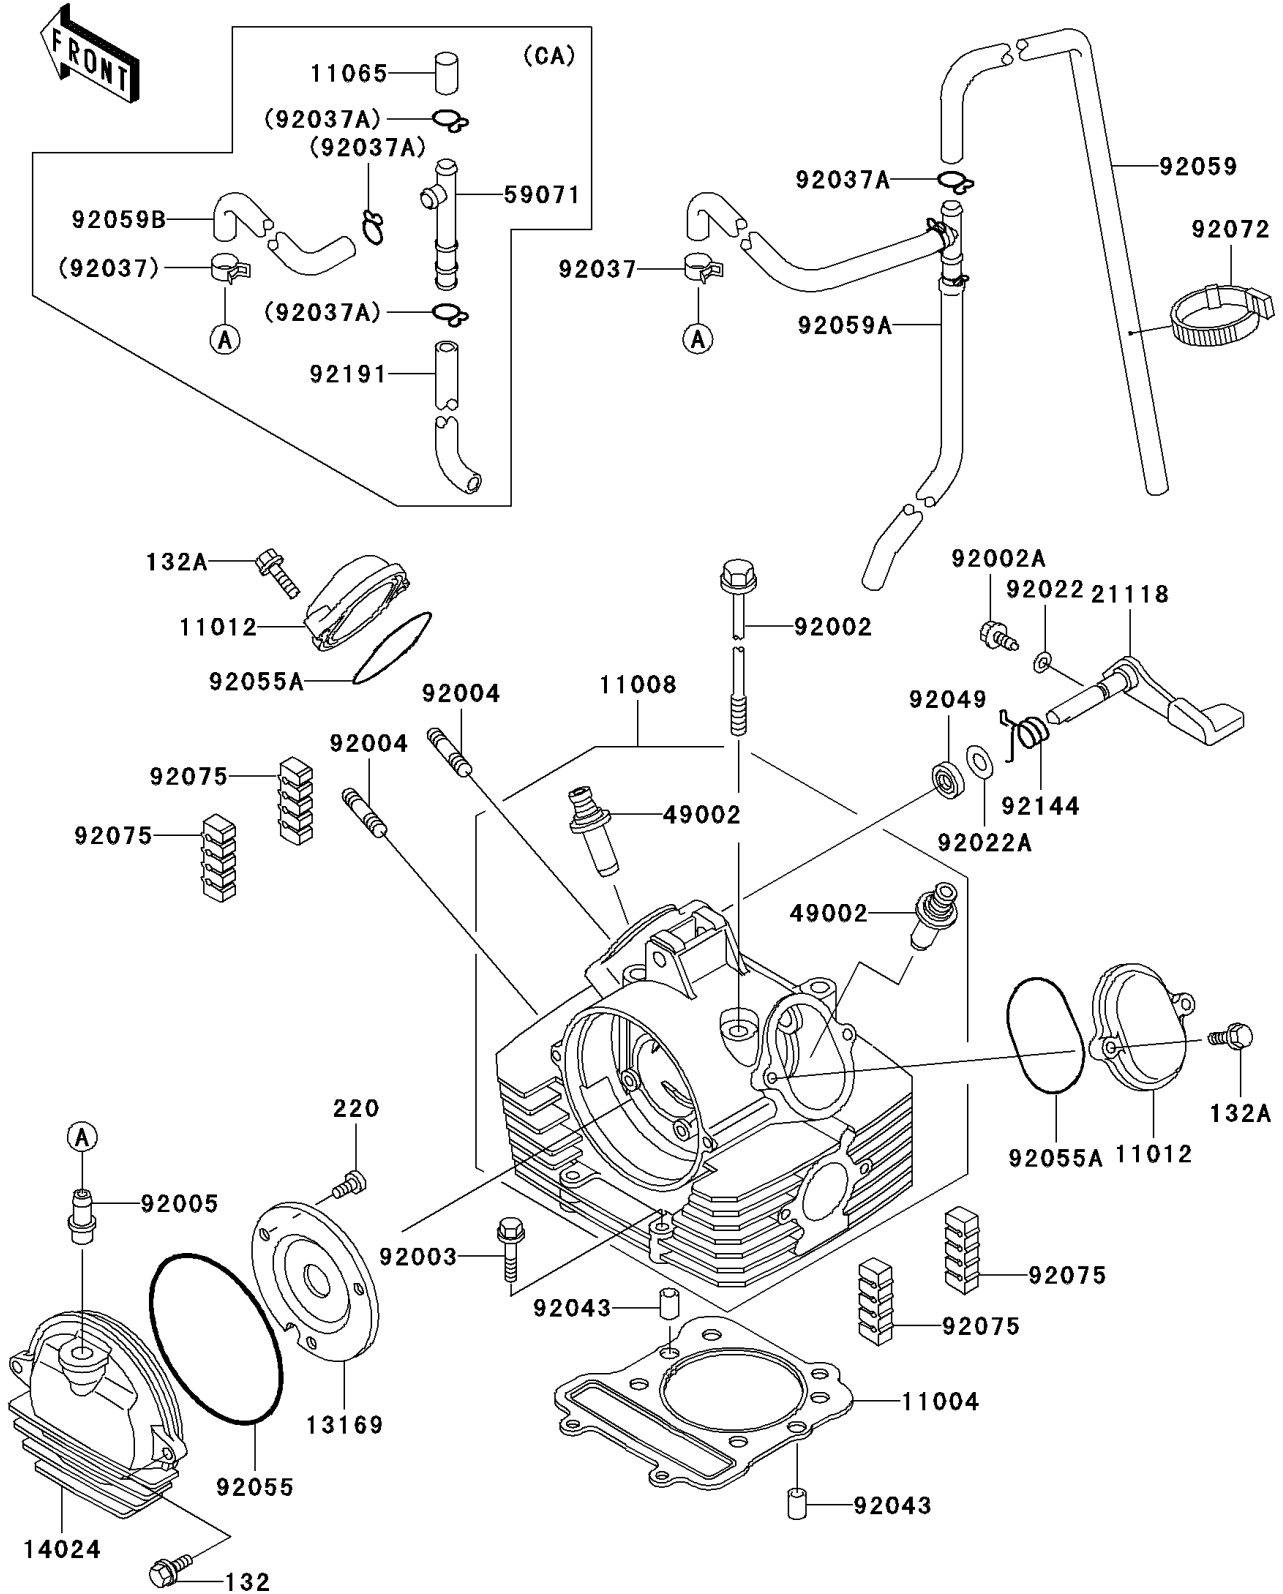

## 2002 Bayou 300 PARTS DIAGRAM

Cylinder Head

E1111

## 2002 Bayou 300 PARTS LIST

### Cylinder Head

ITEM NAME	PART NUMBER	QUANTITY
BOLT-FLANGED-SMALL (Ref # 132)	132Y0616	1
BOLT-FLANGED-SMALL (Ref # 132A)	132Y0625	1
SCREW-PAN-CROS,6X10 (Ref # 220)	220B0610	1
GASKET-HEAD (Ref # 11004)	11004-1340	1
HEAD-COMP-CYLINDER (Ref # 11008)	11008-1292	1
CAP,ROCKER ARM (Ref # 11012)	11012-1486	1
PLATE,CAMSHAFT COVER (Ref # 13169)	13169-1961	1
COVER,CAMSHAFT (Ref # 14024)	14024-1060	1
DECOMPRESSOR,LEVER (Ref # 21118)	21118-1062	1
GUIDE-VALVE (Ref # 49002)	49002-1092	1
BOLT,8X233 (Ref # 92002)	92002-1515	1
BOLT,DECOMPRESSOR (Ref # 92002A)	92002-1962	1
BOLT,FLANGED,6X32 (Ref # 92003)	92003-229	1
STUD,8X30 (Ref # 92004)	92004-1121	1
FITTING,BREATHER PIPE (Ref # 92005)	92005-1124	1
WASHER,6.1X12X1 (Ref # 92022)	92022-077	1
WASHER,10.2X20X0.5 (Ref # 92022A)	92022-1649	1
CLAMP (Ref # 92037)	92037-1181	1
PIN,8.2X10X14 (Ref # 92043)	92043-1264	1
SEAL-OIL (Ref # 92049)	92049-1542	1
RING-O,99MM (Ref # 92055)	92055-107	1
RING-O,53.5X2.6 (Ref # 92055A)	92055-112	1
DAMPER (Ref # 92075)	92075-1657	1
SPRING,DECOMPRESSOR (Ref # 92144)	92144-1154	1
CAP (Ref # 11065)	11065-1075	1
JOINT (Ref # 59071)	59071-1124	1
CLAMP,FUEL TUBE (Ref # 92037A)	92037-1271	2
TUBE,BREATHER (Ref # 92059)	92059-1511	1
TUBE,ASSY (Ref # 92059A)	92059-1787	1

## 2002 Bayou 300 PARTS LIST

Cylinder Head

ITEM NAME	PART NUMBER	QUANTITY
TUBE (Ref # 92059B)	92059-1789	1
BAND,L=149 (Ref # 92072)	92072-031	1
TUBE (Ref # 92191)	92191-1170	1