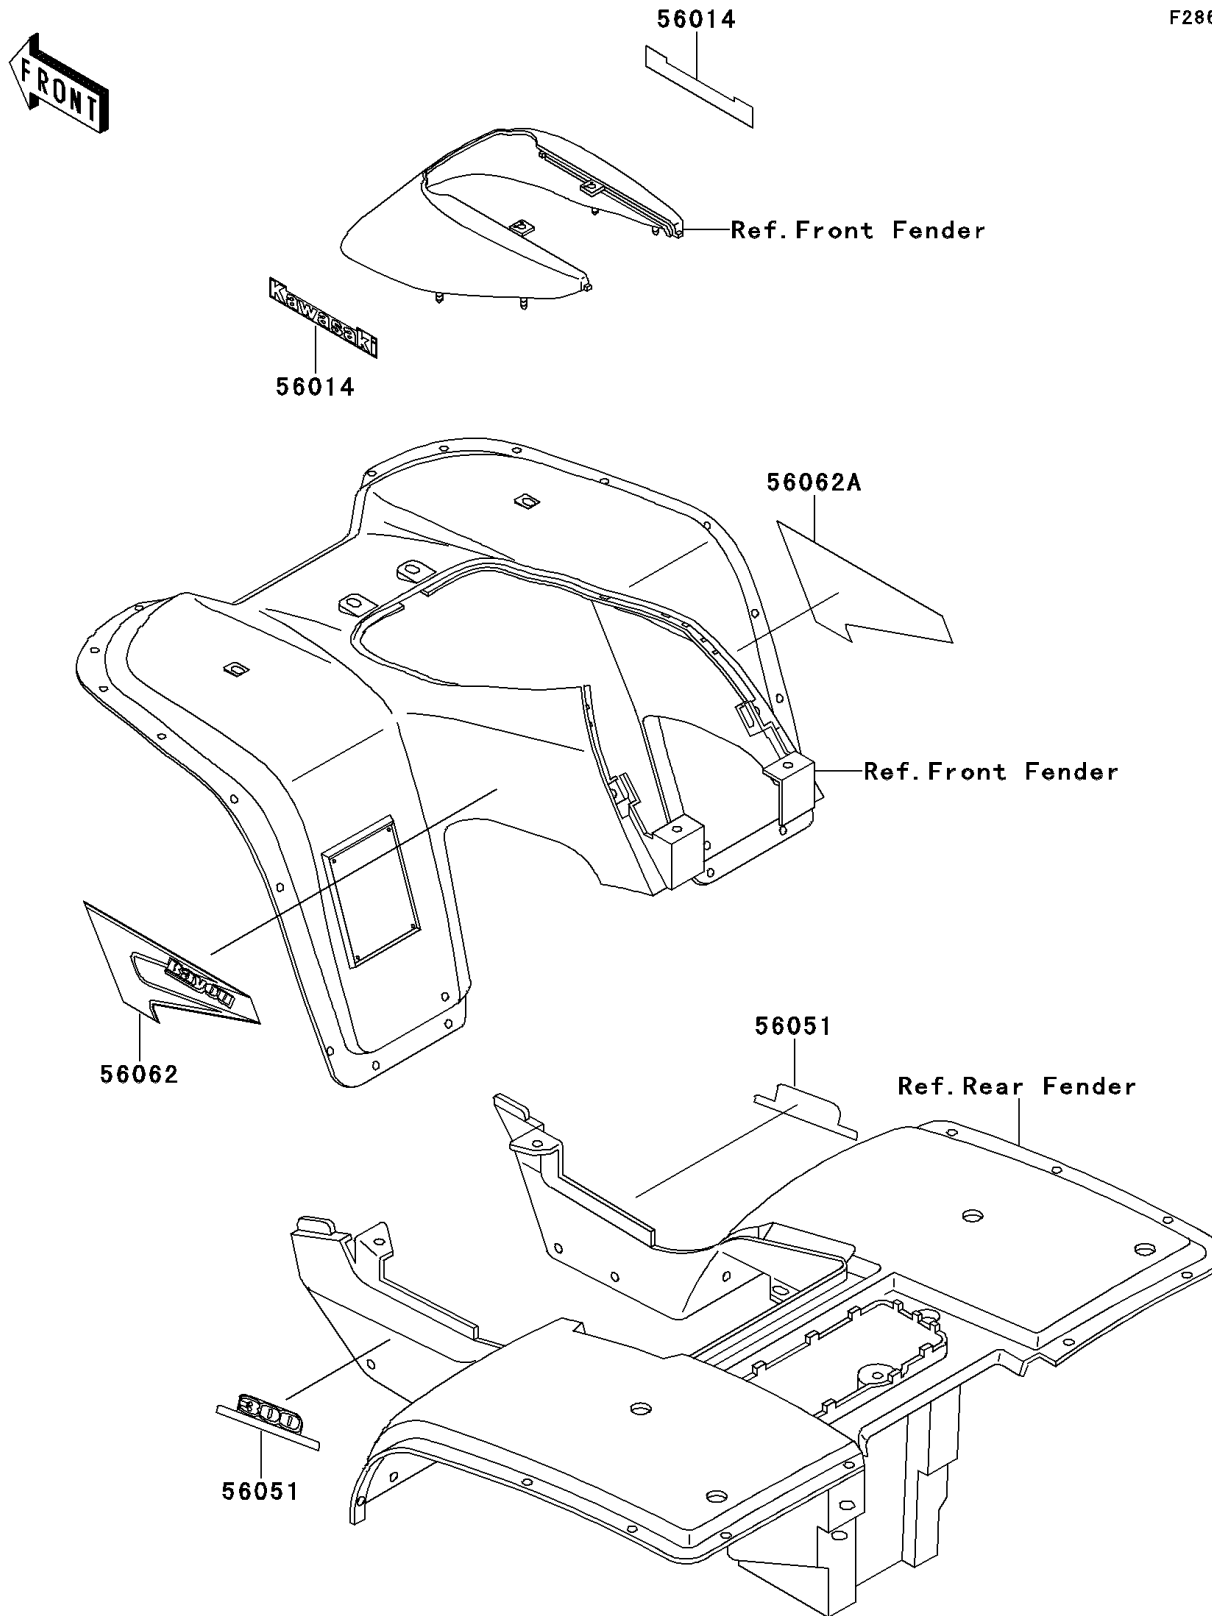

1999 Bayou 300 PARTS DIAGRAM

Decals(Green)(KLF300-B12)

F2861D

1999 Bayou 300 PARTS LIST

Decals(Green)(KLF300-B12)

ITEM NAME	PART NUMBER	QUANTITY
EMBLEM,FR FENDER COVER,KAWASAKI (Ref # 56014)	56014-1368	1
MARK,RR FENDER,300 (Ref # 56051)	56051-1851	1
PATTERN,FR FENDER,LH (Ref # 56062)	56062-1481	1
PATTERN,FR FENDER,RH (Ref # 56062A)	56062-1482	1