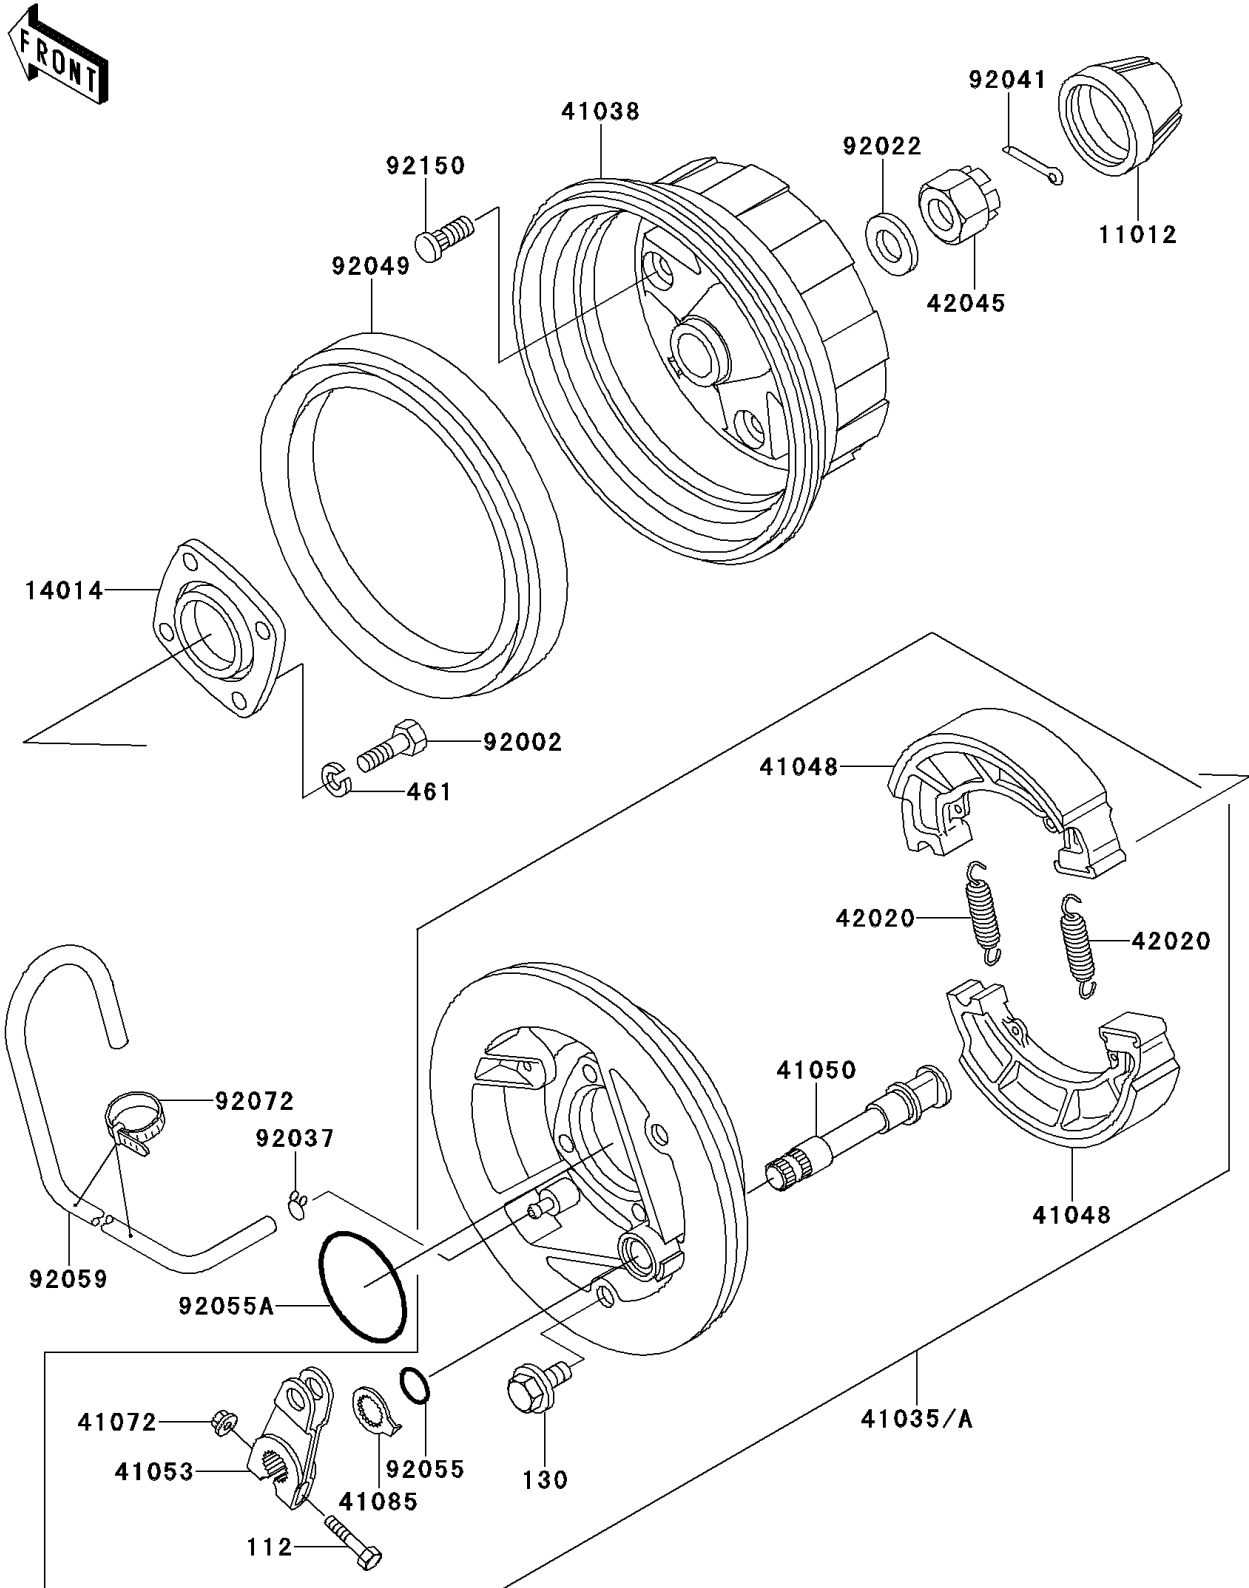

1997 Bayou 300 PARTS DIAGRAM

Rear Hub

F2240

1997 Bayou 300 PARTS LIST

Rear Hub

ITEM NAME	PART NUMBER	QUANTITY
BOLT-UPSET (Ref # 112)	112H0640	1
BOLT-FLANGED,10X16 (Ref # 130)	130B1016	1
WASHER-SPRING,10MM (Ref # 461)	461F1000	1
CAP,WHEEL (Ref # 11012)	11012-1969	1
PLATE-POSITION (Ref # 14014)	14014-1072	1
PANEL-ASSY-BRAKE,RR,RH (Ref # 41035)	41035-1239	1
PANEL-ASSY-BRAKE,RR,LH (Ref # 41035A)	41035-1273	1
DRUM,RR (Ref # 41038)	41038-1201	1
SHOE-BRAKE (Ref # 41048)	41048-1069	1
CAM-BRAKE (Ref # 41050)	41050-1074	1
LEVER-BRAKE CAM (Ref # 41053)	41053-1064	1
NUT,6MM (Ref # 41072)	41072-007	1
INDICATOR (Ref # 41085)	41085-1053	1
SPRING,BRAKE SHOE (Ref # 42020)	42020-004	1
NUT,CASTLE,18MM (Ref # 42045)	42045-018	1
BOLT,10X30 (Ref # 92002)	92002-1918	1
WASHER,18.3X34X4.5 (Ref # 92022)	92022-1658	1
CLAMP,TUBE (Ref # 92037)	92037-147	1
COTTER,4.0X35 (Ref # 92041)	92041-1053	1
SEAL-OIL (Ref # 92049)	92049-1242	1
RING-O,ID=16.4 (Ref # 92055)	92055-1376	1
RING-O (Ref # 92055A)	92055-3018	1
TUBE,4.7X9.5X1240 (Ref # 92059)	92059-1968	1
BAND,L=123 (Ref # 92072)	92072-030	1
BOLT,10MM (Ref # 92150)	92150-1110	1