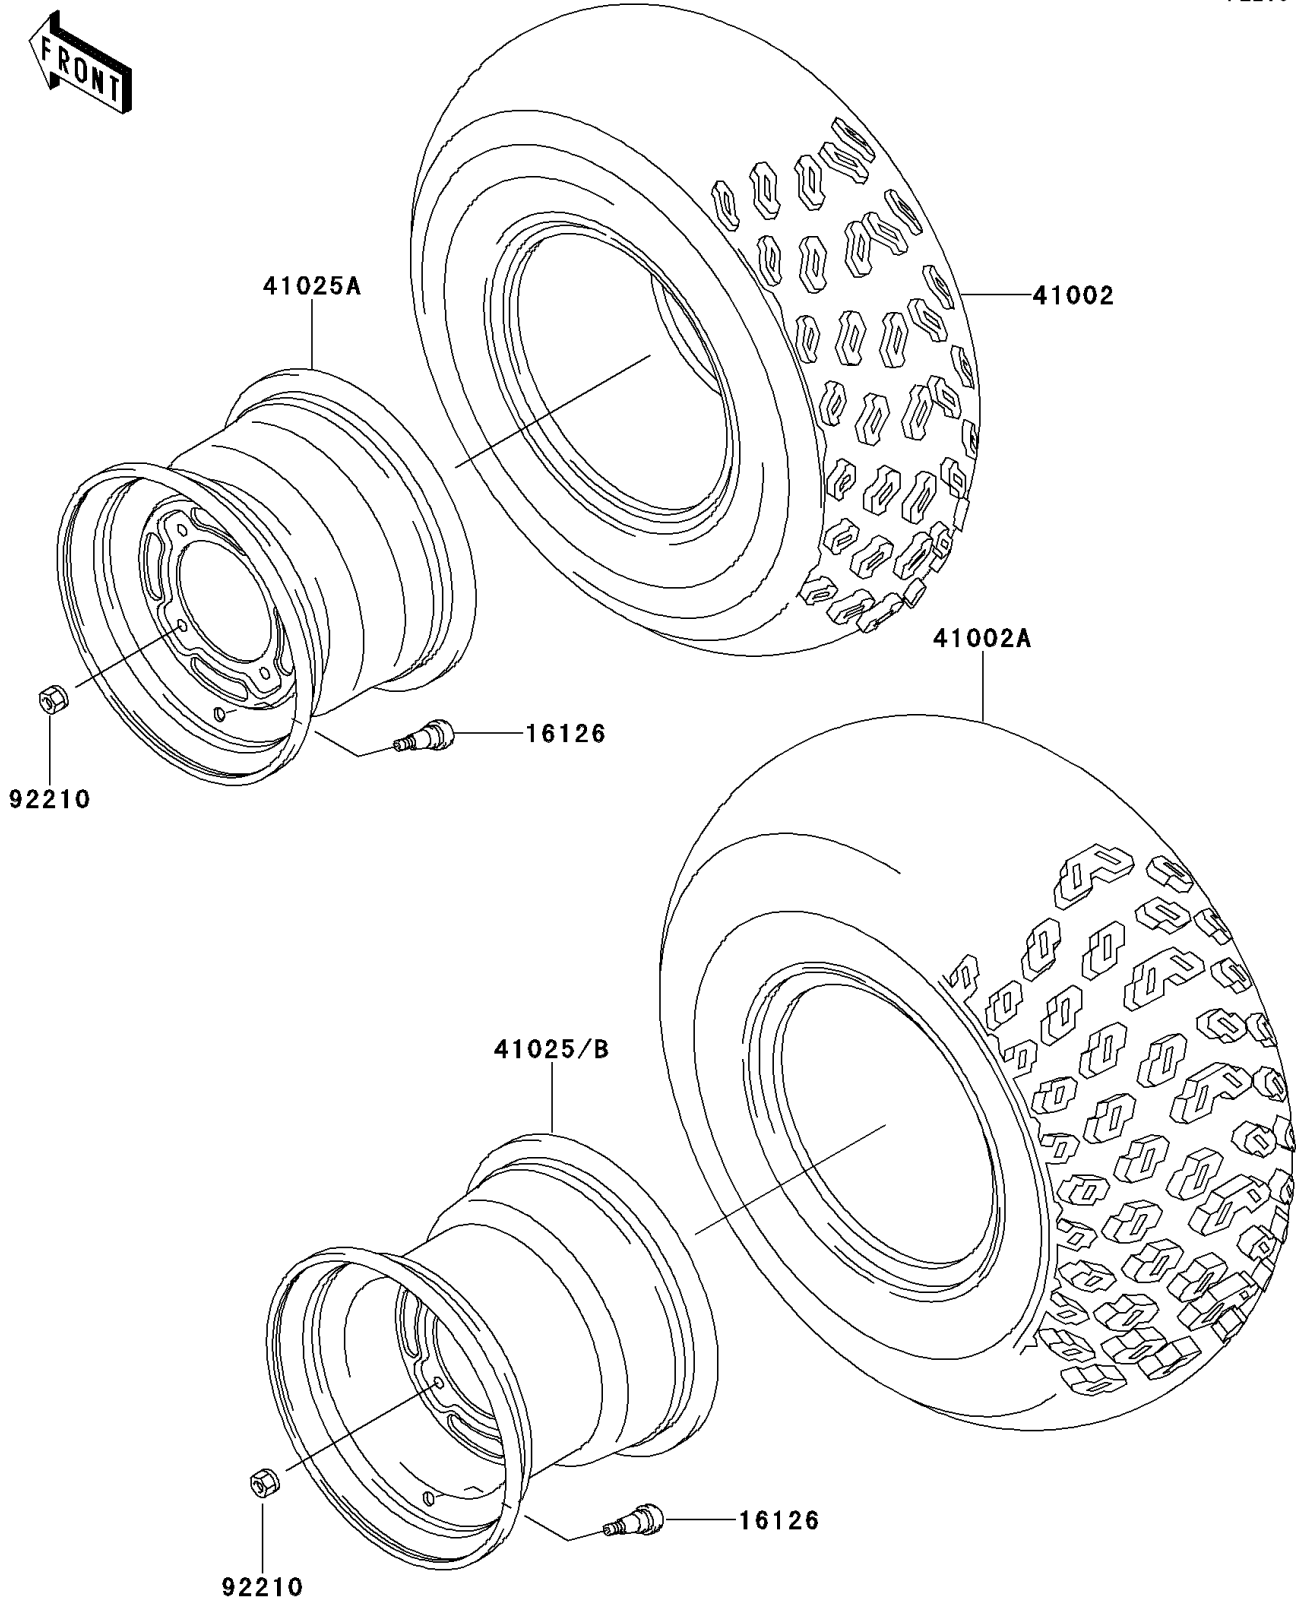

1998 Bayou 300

PARTS DIAGRAM

Wheels/Tires

F2210

1998 Bayou 300

PARTS LIST

Wheels/Tires

ITEM NAME	PART NUMBER	QUANTITY
VALVE (Ref # 16126)	16126-4001	4
TIRE,FR,AT22X9-10,KT761(D) (Ref # 41002)	41002-1525	2
TIRE,RR,AT24X11-10,KT765(D) (Ref # 41002A)	41002-1526	2
RIM,FR,10X7.0,SILVER NO.40 (Ref # 41025A)	41025-1212-5A	2
RIM,RR,10X8.5,SILVER NO.40 (Ref # 41025B)	41025-1339-5A	2
NUT,LOCK,10MM (Ref # 92210)	92210-1204	16