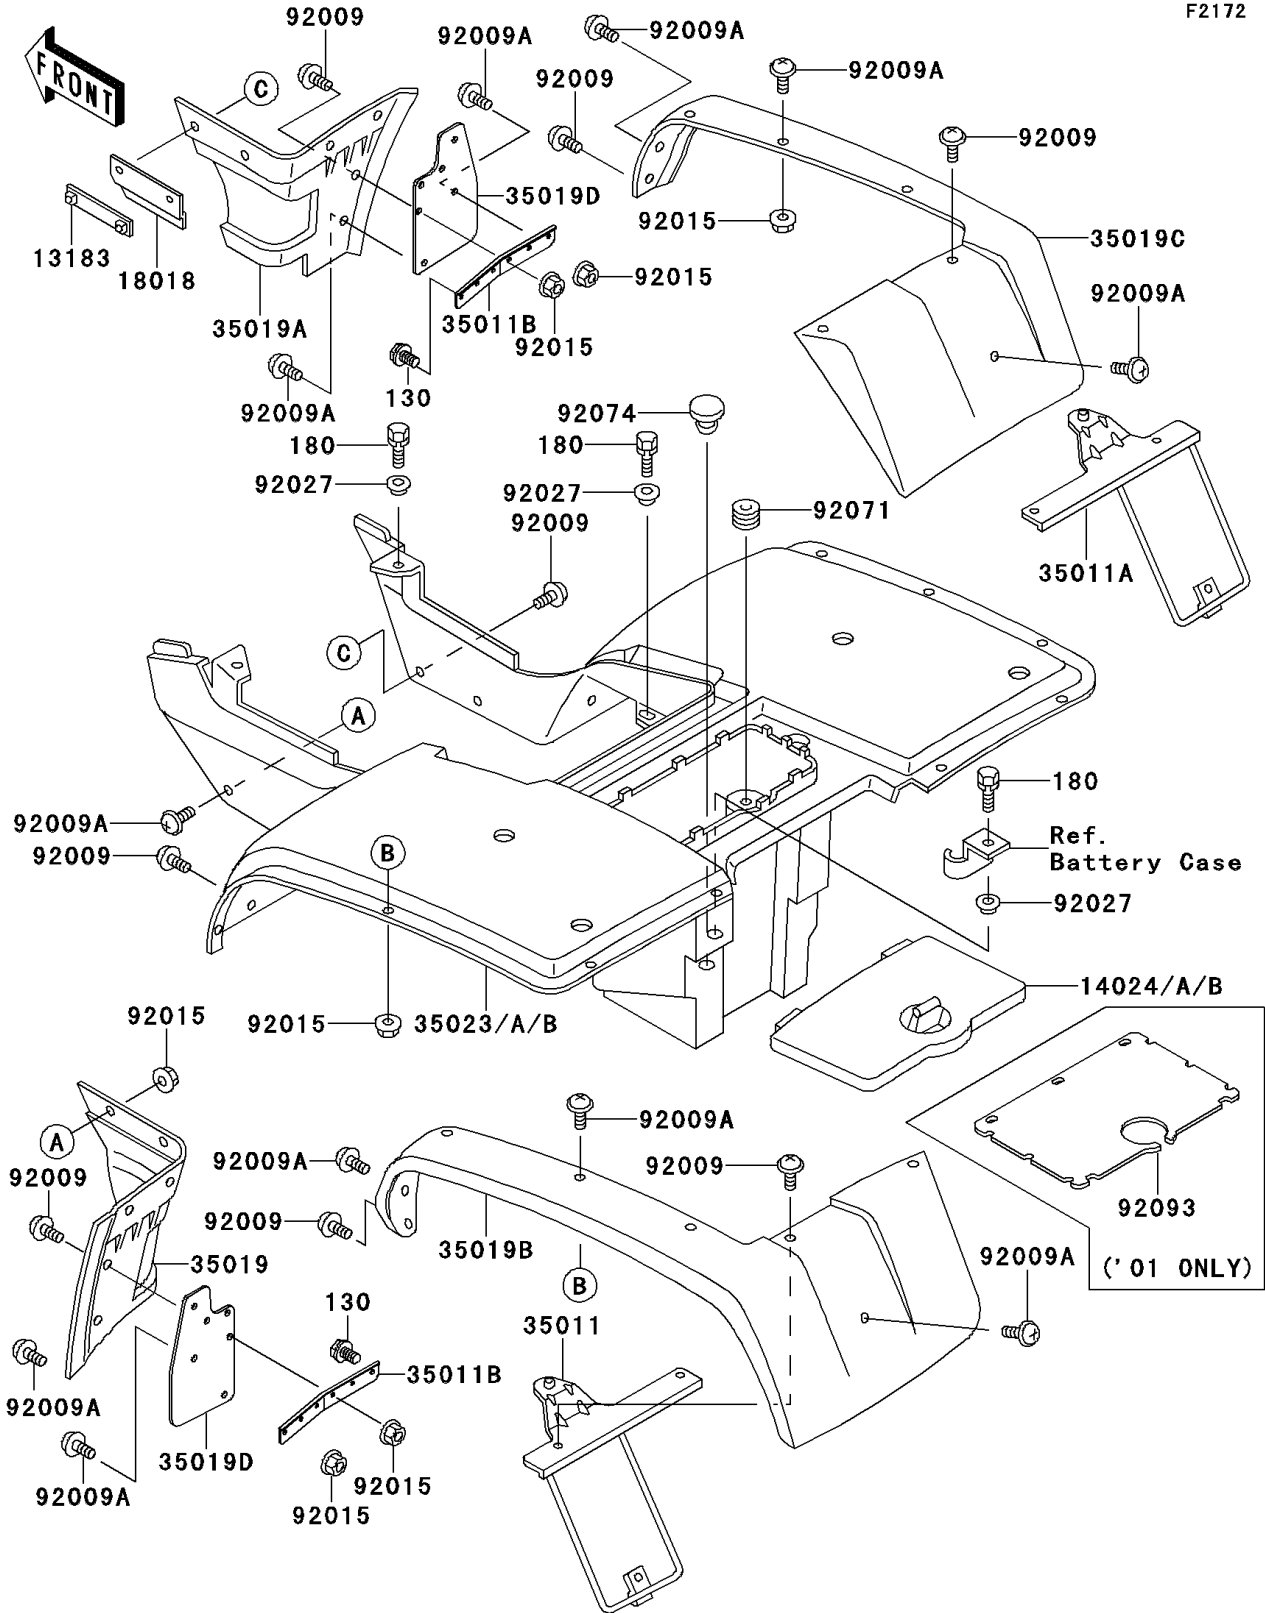

1999 Bayou 300 PARTS DIAGRAM

Rear Fender(s)

F2172

1999 Bayou 300 PARTS LIST

Rear Fender(s)

ITEM NAME	PART NUMBER	QUANTITY
BOLT-FLANGED,6X10,BLACK (Ref # 130)	130C0610	1
BOLT-UPSET-WS (Ref # 180)	180D0618	1
PLATE,HEAT GUARD (Ref # 13183)	13183-1035	1
COVER,REAR FENDER,H.GREEN (Ref # 14024A)	14024-1095-6A	1
COVER,REAR FENDER,F.RED (Ref # 14024B)	14024-1095-6L	1
PLATE-HEAT GUARD (Ref # 18018)	18018-1071	1
STAY,REAR FLAP,LH (Ref # 35011)	35011-1418	1
STAY,REAR FLAP,RH (Ref # 35011A)	35011-1419	1
STAY,FLAP,OUTER (Ref # 35011B)	35011-1435	1
FLAP,FR,LH (Ref # 35019)	35019-1225	1
FLAP,FR,RH (Ref # 35019A)	35019-1226	1
FLAP,RR,LH (Ref # 35019B)	35019-1227	1
FLAP,RR,RH (Ref # 35019C)	35019-1228	1
FLAP,FR,OUTER (Ref # 35019D)	35019-1255	1
FENDER-REAR,H.GREEN (Ref # 35023A)	35023-1139-6A	1
FENDER-REAR,F.RED (Ref # 35023B)	35023-1139-6L	1
SCREW,6X18,BLACK (Ref # 92009)	92009-1181	1
SCREW,6X14 (Ref # 92009A)	92009-1288	1
NUT,LOCK,FLANGED,6MM (Ref # 92015)	92015-1675	1
COLLAR,L=5.6 (Ref # 92027)	92027-1933	1
GROMMET (Ref # 92071)	92071-1131	1
PLUG,11X3.2 (Ref # 92074)	92074-038	1