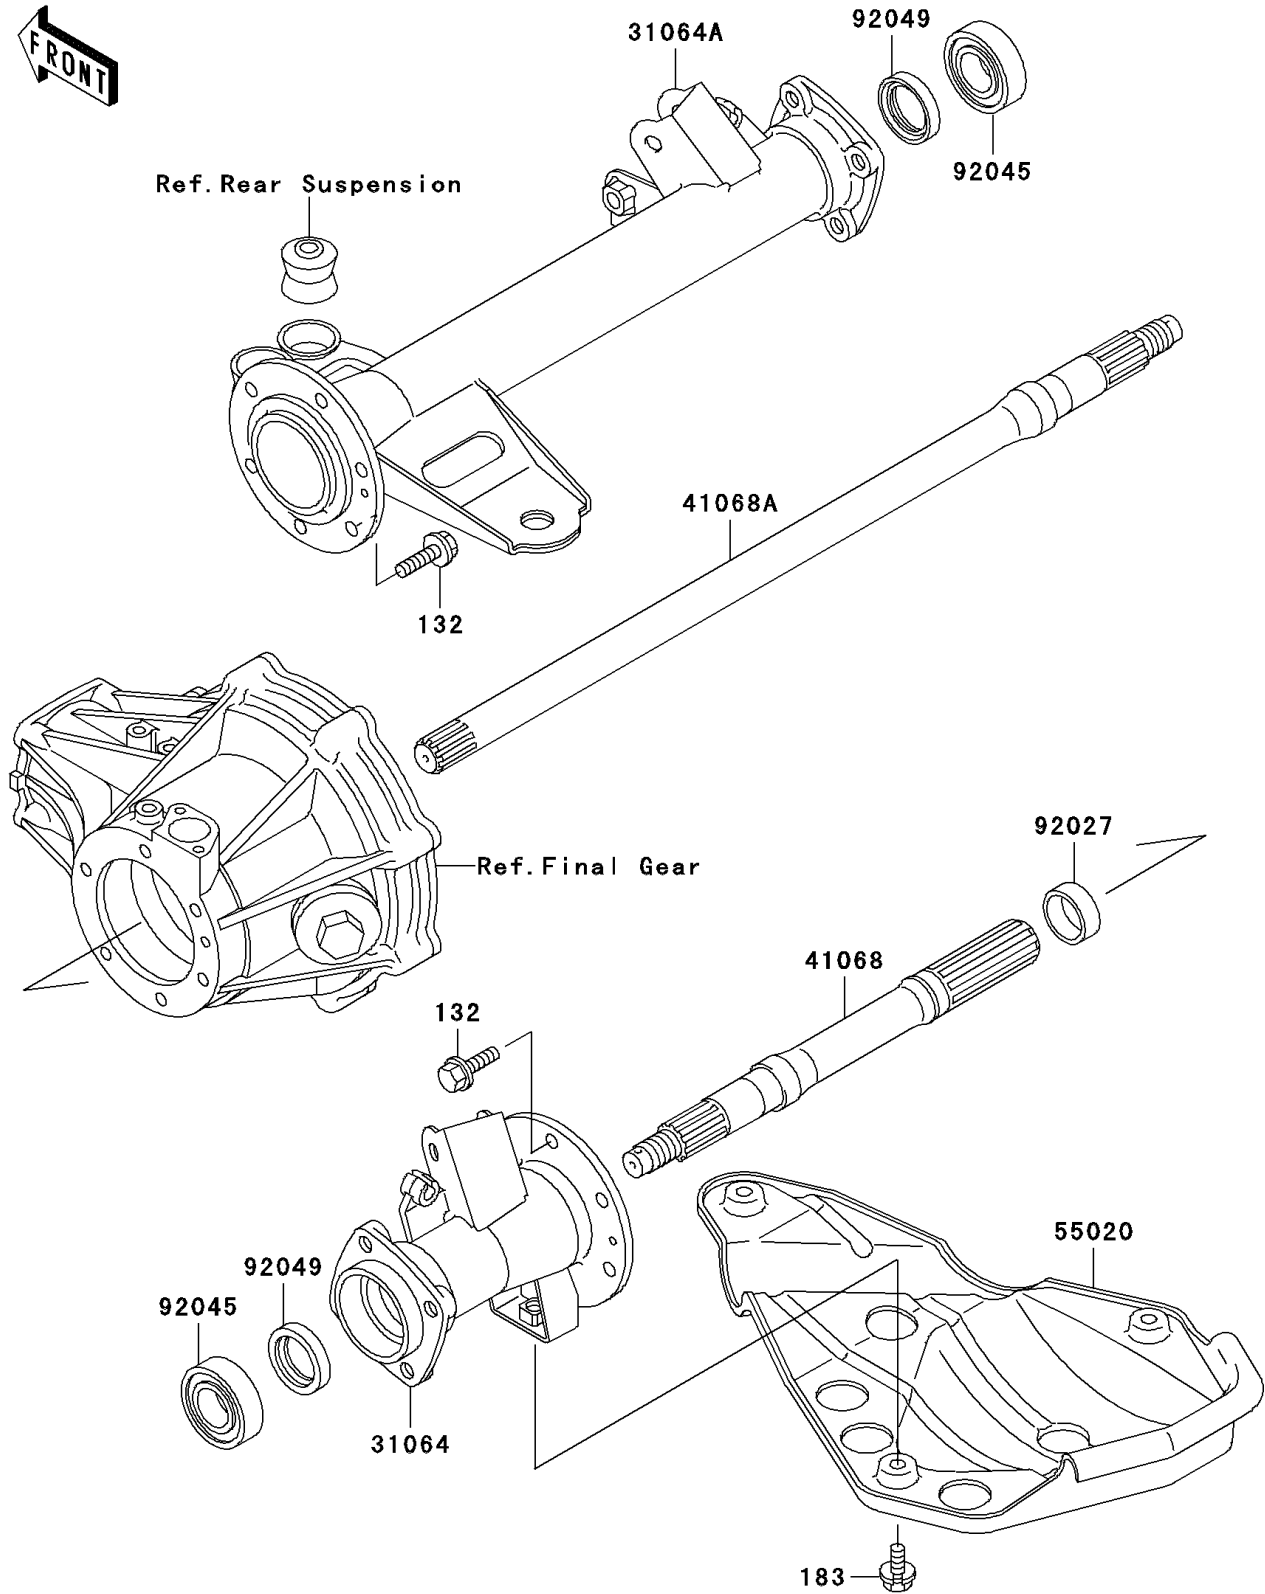

1998 Bayou 300

PARTS DIAGRAM

Rear Axle

E3133

1998 Bayou 300

PARTS LIST

Rear Axle

ITEM NAME	PART NUMBER	QUANTITY
BOLT-FLANGED-SMALL (Ref # 132)	132J0825	12
BOLT-UPSET-WS-SMALL (Ref # 183)	183H0814	3
PIPE-COMP,LH (Ref # 31064)	31064-1091	1
PIPE-COMP,RH (Ref # 31064A)	31064-1101	1
AXLE,LH (Ref # 41068)	41068-1247	1
AXLE,RH (Ref # 41068A)	41068-1248	1
GUARD,DIFFERENTIAL CASE (Ref # 55020)	55020-1203	1
COLLAR,23X30X12 (Ref # 92027)	92027-1892	1
BEARING-BALL,6205DDU (Ref # 92045)	92045-1229	2
SEAL-OIL,SO30428 (Ref # 92049)	92049-1236	2