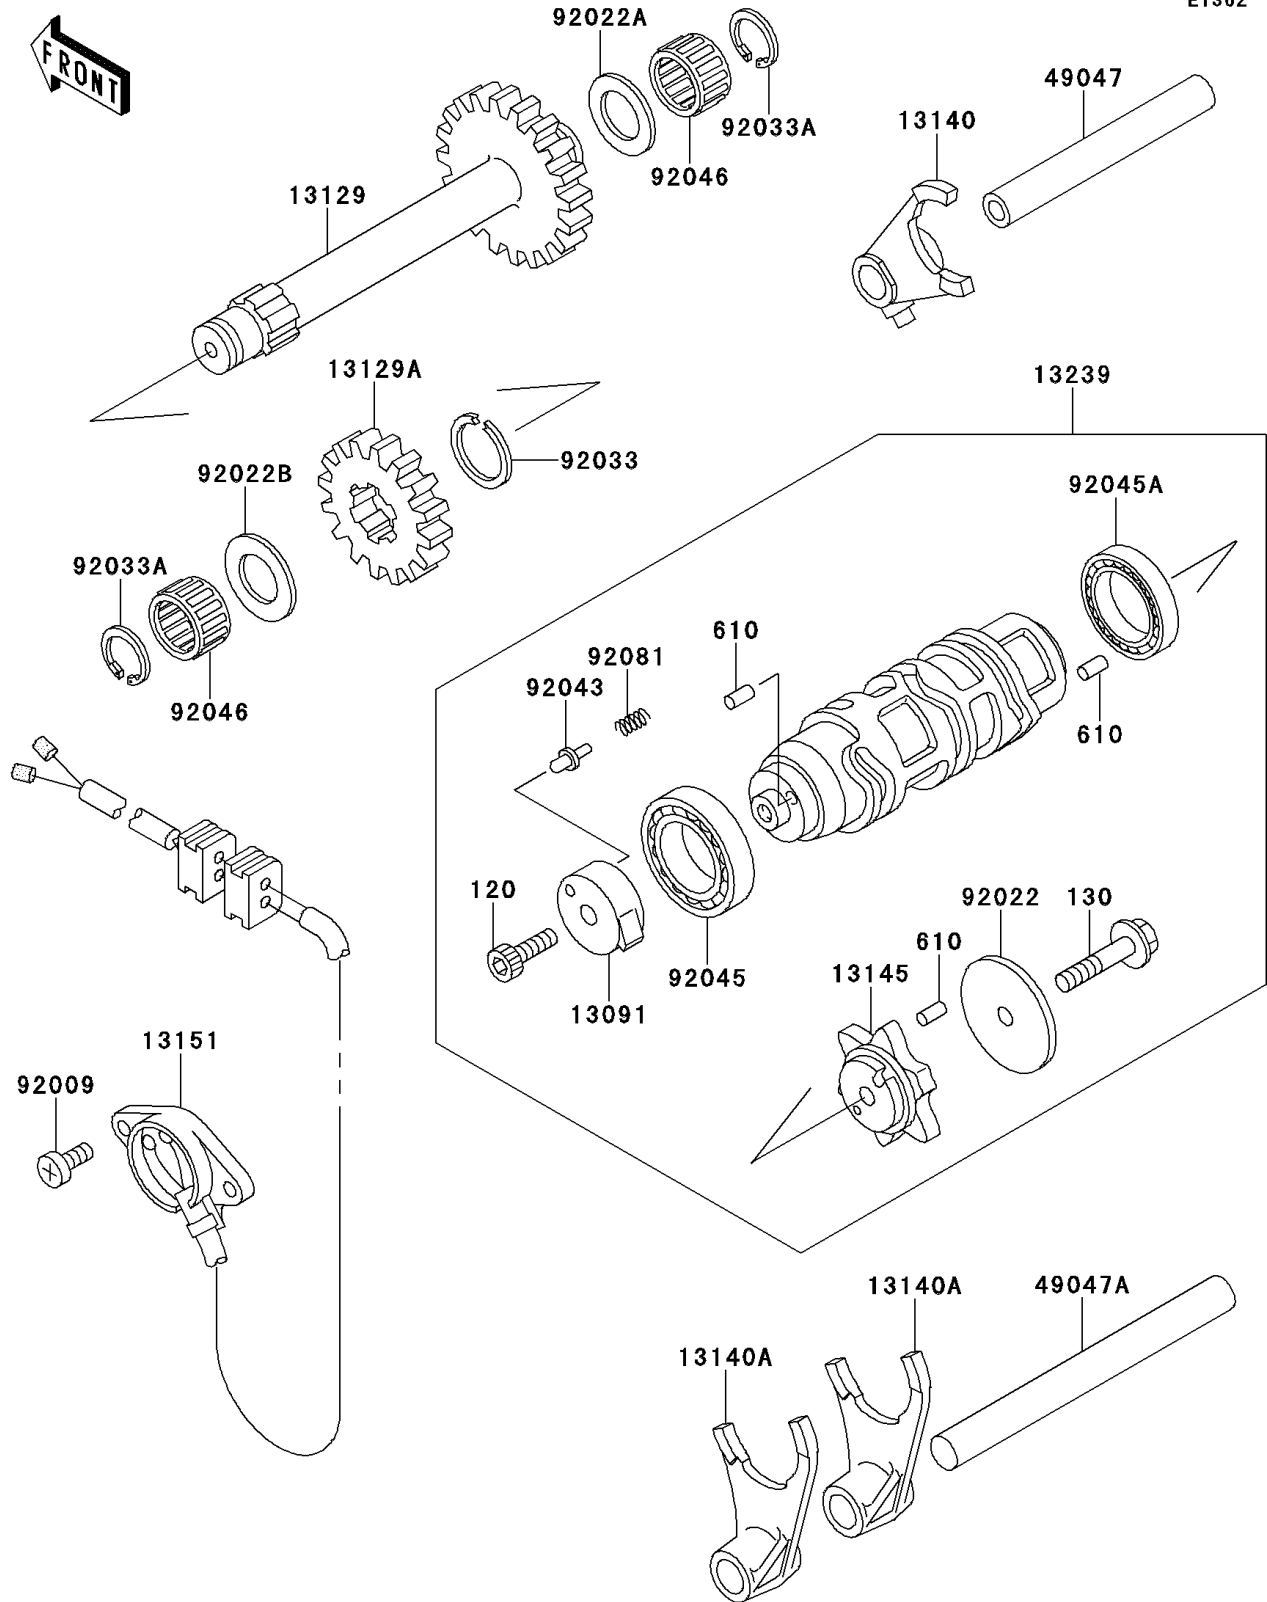

1999 Bayou 300 PARTS DIAGRAM

Gear Change Drum/Shift Fork(s)

E1362

1999 Bayou 300 PARTS LIST

Gear Change Drum/Shift Fork(s)

ITEM NAME	PART NUMBER	QUANTITY
BOLT-SOCKET,6X20 (Ref # 120)	120Q0620	1
BOLT-FLANGED,6X30 (Ref # 130)	130G0630	1
ROLLER,4X10 (Ref # 610)	610A0410	1
HOLDER,NEUTRAL SWITCH (Ref # 13091)	13091-1443	1
GEAR-REVERSE (Ref # 13129)	13129-1705	1
GEAR-REVERSE,20T (Ref # 13129A)	13129-1706	1
FORK-SHIFT (Ref # 13140)	13140-1134	1
FORK-SHIFT (Ref # 13140A)	13140-1135	1
CAM-CHANGE DRUM (Ref # 13145)	13145-1057	1
SWITCH-COMP (Ref # 13151)	13151-1097	1
DRUM-ASSY-CHANGE (Ref # 13239)	13239-1154	1
ROD-SHIFT,L=93.7 (Ref # 49047)	49047-1003	1
ROD-SHIFT (Ref # 49047A)	49047-1062	1
SCREW,5X14 (Ref # 92009)	92009-1341	1
WASHER,6.2X38X1.2 (Ref # 92022)	92022-1500	1
WASHER,17.3X28X1 (Ref # 92022A)	92022-255	1
WASHER,17.3X30X1.4 (Ref # 92022B)	92022-270	1
RING-SNAP,20X25.5X1.2 (Ref # 92033)	92033-025	1
RING-SNAP (Ref # 92033A)	92033-032	1
PIN (Ref # 92043)	92043-1287	1
BEARING-BALL,6805 (Ref # 92045)	92045-1122	1
BEARING-BALL,6905X1 (Ref # 92045A)	92045-1150	1
BEARING-NEEDLE,K17X23X13.8 (Ref # 92046)	92046-1184	1
SPRING (Ref # 92081)	92081-1763	1