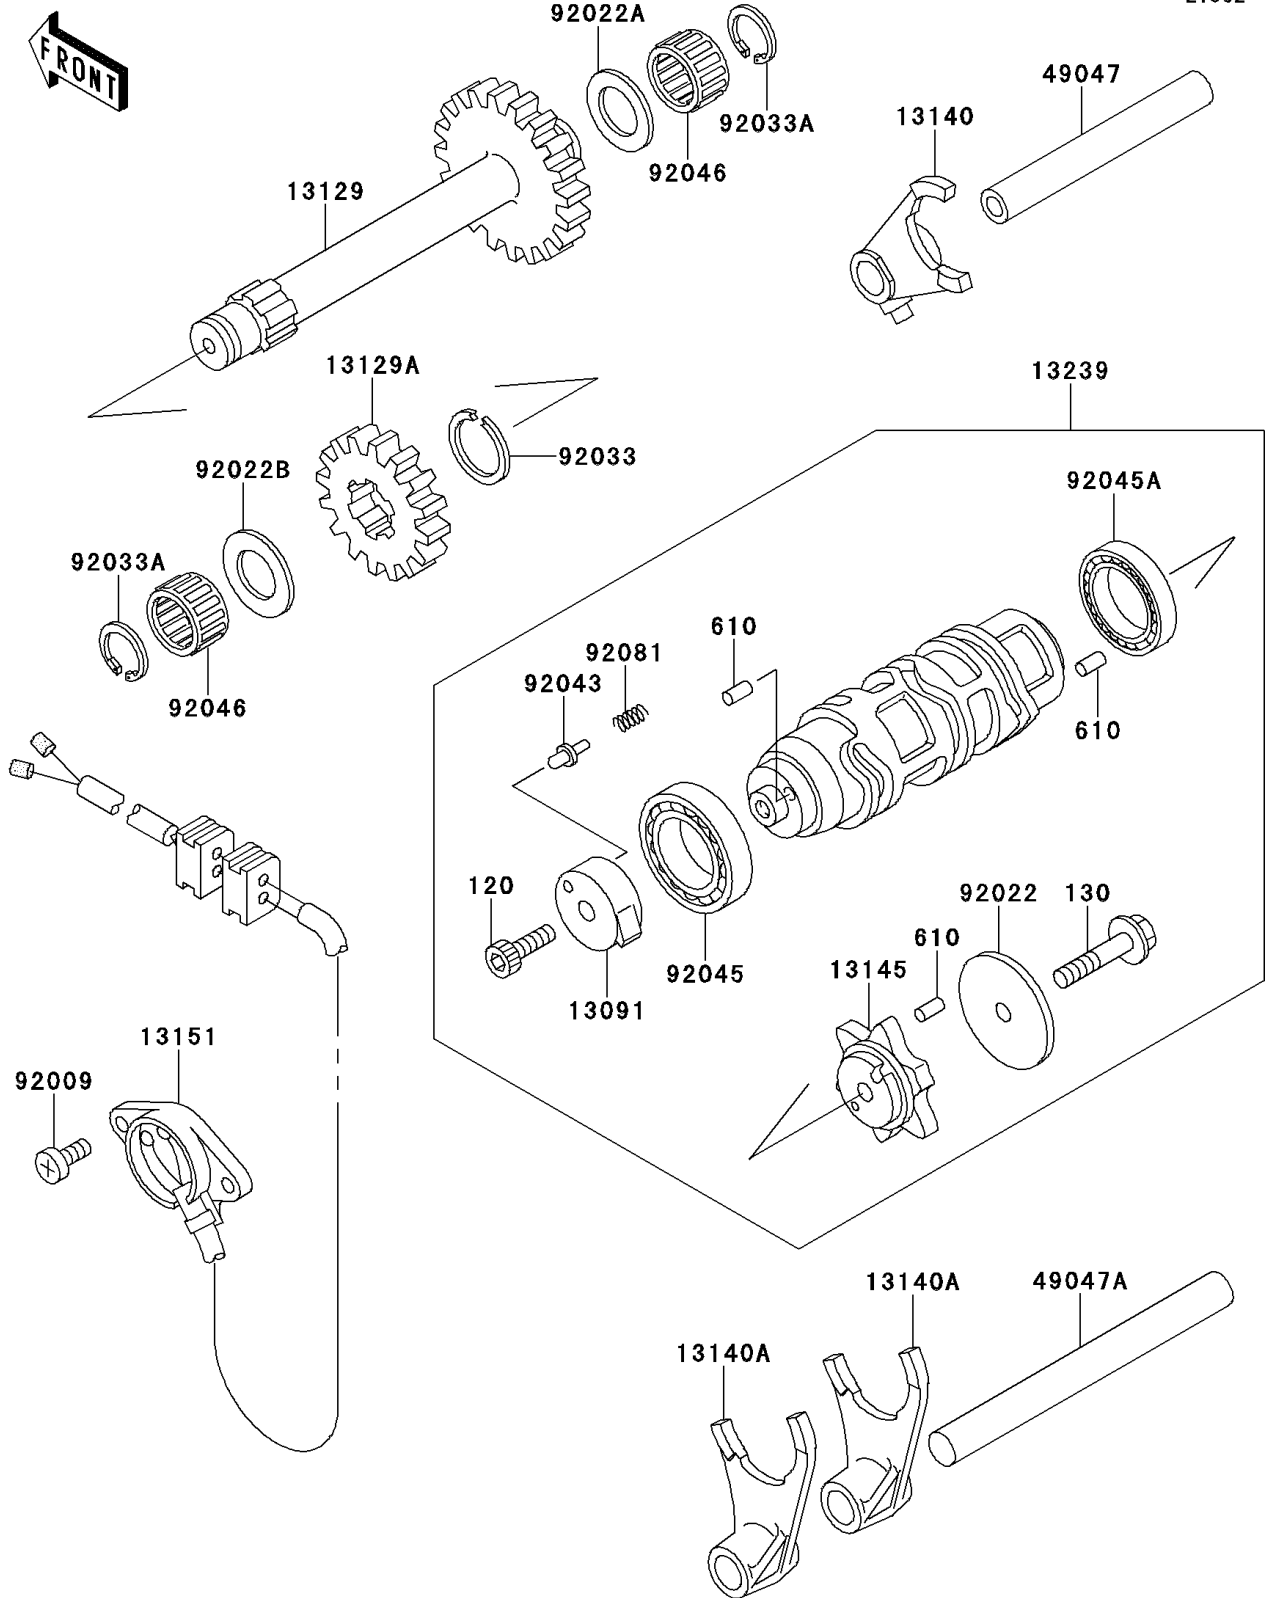

1998 Bayou 300 PARTS DIAGRAM

Gear Change Drum/Shift Fork(s)

E1362

1998 Bayou 300 PARTS LIST

Gear Change Drum/Shift Fork(s)

ITEM NAME	PART NUMBER	QUANTITY
BOLT-SOCKET,6X20 (Ref # 120)	120Q0620	1
BOLT-FLANGED,6X30 (Ref # 130)	130G0630	1
ROLLER,4X10 (Ref # 610)	610A0410	8
HOLDER,NEUTRAL SWITCH (Ref # 13091)	13091-1443	1
GEAR-REVERSE (Ref # 13129)	13129-1705	1
GEAR-REVERSE,20T (Ref # 13129A)	13129-1706	1
FORK-SHIFT (Ref # 13140)	13140-1134	1
FORK-SHIFT (Ref # 13140A)	13140-1135	2
CAM-CHANGE DRUM (Ref # 13145)	13145-1057	1
SWITCH-COMP (Ref # 13151)	13151-1097	1
DRUM-ASSY-CHANGE (Ref # 13239)	13239-1154	1
ROD-SHIFT,L=93.7 (Ref # 49047)	49047-1003	1
ROD-SHIFT (Ref # 49047A)	49047-1062	1
SCREW,5X14 (Ref # 92009)	92009-1341	2
WASHER,6.2X38X1.2 (Ref # 92022)	92022-1500	1
WASHER,17.3X28X1 (Ref # 92022A)	92022-255	1
WASHER,17.3X30X1.4 (Ref # 92022B)	92022-270	1
RING-SNAP,20X25.5X1.2 (Ref # 92033)	92033-025	1
RING-SNAP (Ref # 92033A)	92033-032	2
PIN (Ref # 92043)	92043-1287	1
BEARING-BALL,6805 (Ref # 92045)	92045-1122	1
BEARING-BALL,6905X1 (Ref # 92045A)	92045-1150	1
BEARING-NEEDLE,K17X23X13.8 (Ref # 92046)	92046-1184	2
SPRING (Ref # 92081)	92081-1763	1