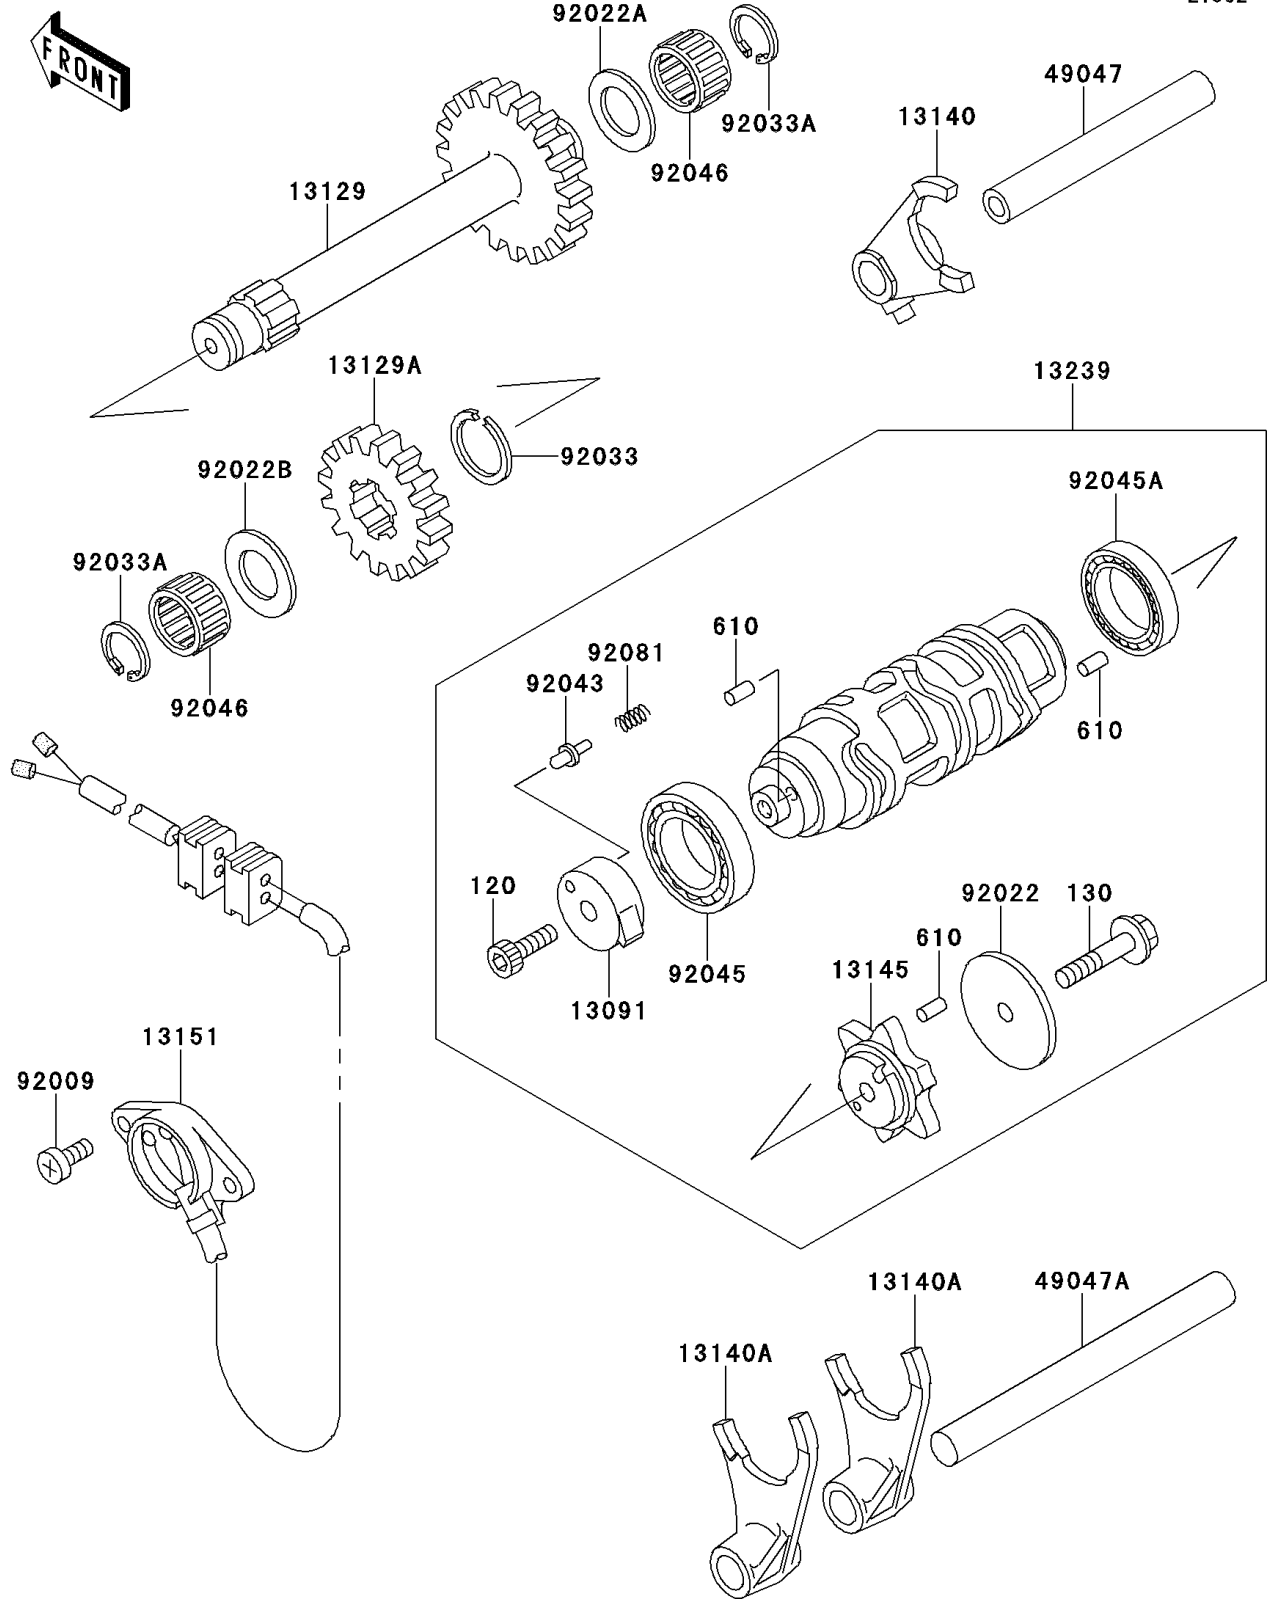

1997 Bayou 300 PARTS DIAGRAM

Gear Change Drum/Shift Fork(s)

E1362

1997 Bayou 300 PARTS LIST

Gear Change Drum/Shift Fork(s)

ITEM NAME	PART NUMBER	QUANTITY
BOLT-SOCKET,6X20 (Ref # 120)	120Q0620	1
BOLT-FLANGED,6X30 (Ref # 130)	130G0630	1
ROLLER,4X10 (Ref # 610)	610A0410	8
HOLDER,NEUTRAL SWITCH (Ref # 13091)	13091-1443	1
GEAR-REVERSE (Ref # 13129)	13129-1705	1
GEAR-REVERSE,20T (Ref # 13129A)	13129-1706	1
FORK-SHIFT (Ref # 13140)	13140-1134	1
FORK-SHIFT (Ref # 13140A)	13140-1135	2
CAM-CHANGE DRUM (Ref # 13145)	13145-1057	1
SWITCH-COMP (Ref # 13151)	13151-1097	1
DRUM-ASSY-CHANGE (Ref # 13239)	13239-1154	1
ROD-SHIFT,L=93.7 (Ref # 49047)	49047-1003	1
ROD-SHIFT (Ref # 49047A)	49047-1062	1
SCREW,5X14 (Ref # 92009)	92009-1341	2
WASHER,6.2X38X1.2 (Ref # 92022)	92022-1500	1
WASHER,17.3X28X1 (Ref # 92022A)	92022-255	1
WASHER,17.3X30X1.4 (Ref # 92022B)	92022-270	1
RING-SNAP,20X25.5X1.2 (Ref # 92033)	92033-025	1
RING-SNAP (Ref # 92033A)	92033-032	2
PIN (Ref # 92043)	92043-1287	1
BEARING-BALL,6805 (Ref # 92045)	92045-1122	1
BEARING-BALL,6905X1 (Ref # 92045A)	92045-1150	1
BEARING-NEEDLE,K17X23X13.8 (Ref # 92046)	92046-1184	2
SPRING (Ref # 92081)	92081-1763	1