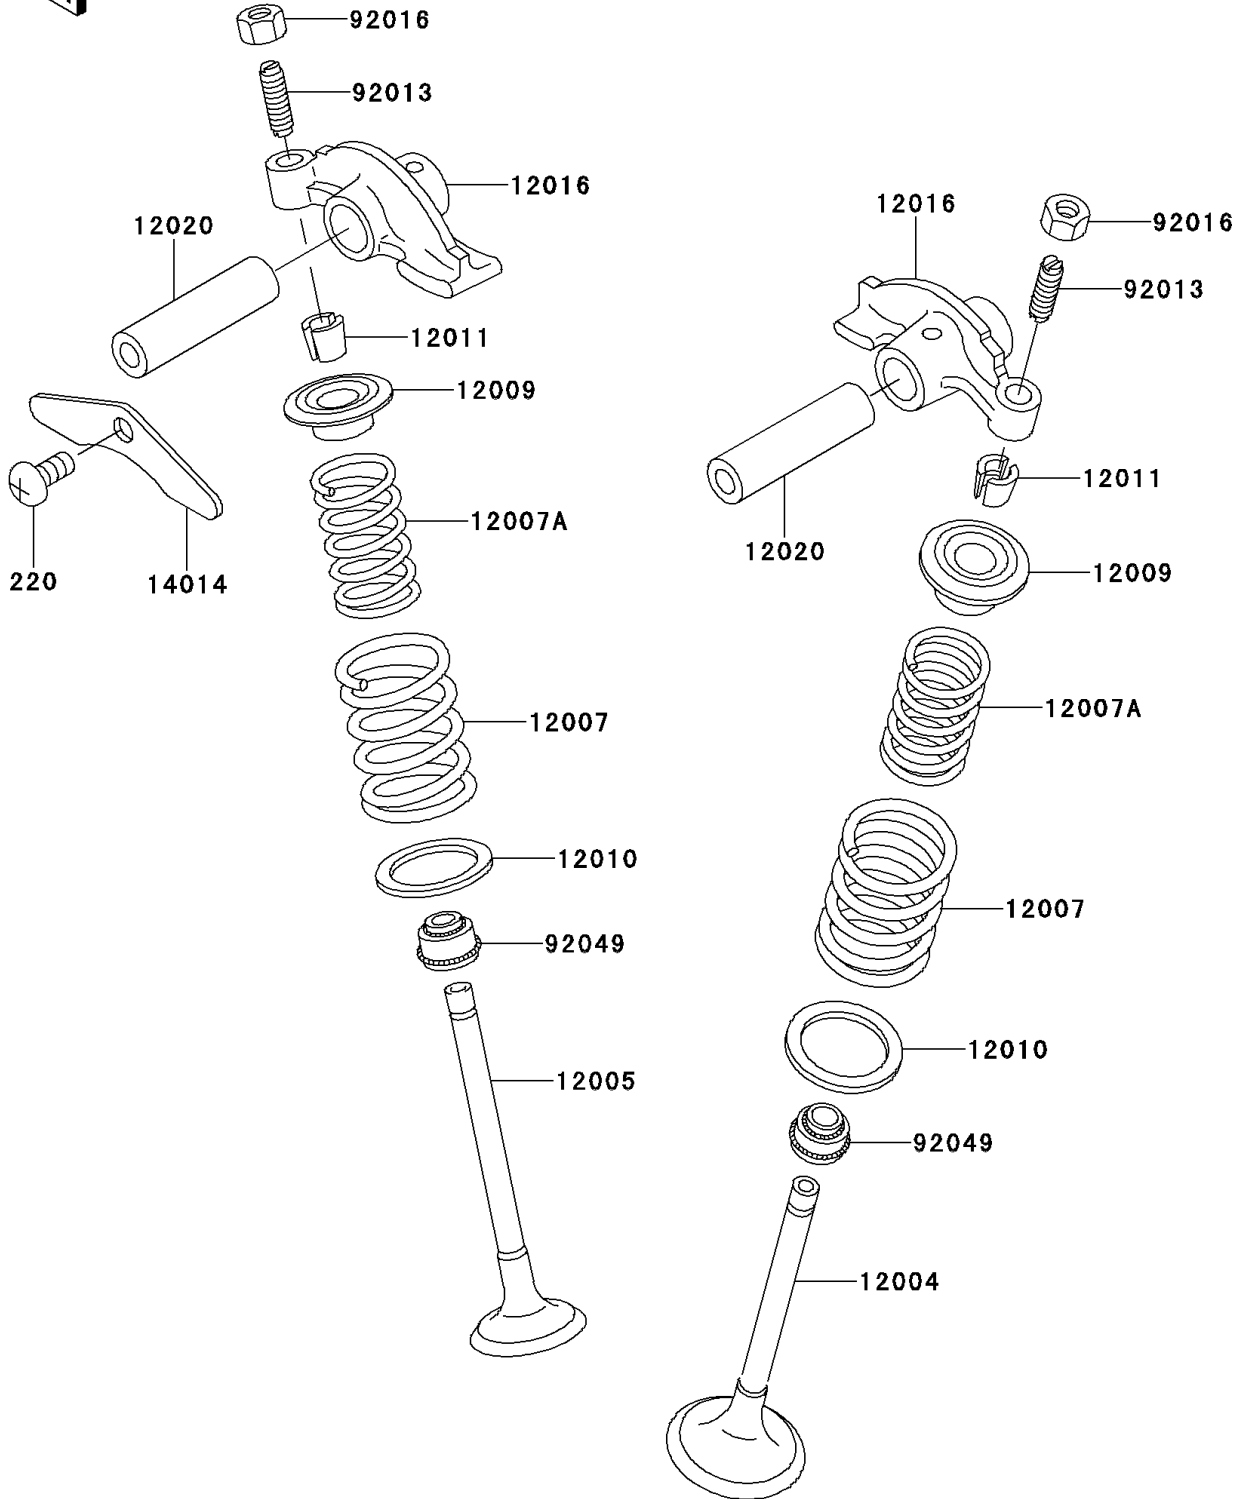

1999 Bayou 300 PARTS DIAGRAM

Valve(s)

E1210

1999 Bayou 300 PARTS LIST

Valve(s)

ITEM NAME	PART NUMBER	QUANTITY
SCREW-PAN-CROS,6X10 (Ref # 220)	220B0610	1
VALVE-INTAKE (Ref # 12004)	12004-1123	1
VALVE-EXHAUST (Ref # 12005)	12005-1005	1
SPRING-ENGINE VALVE,OUTER (Ref # 12007)	12007-013	2
SPRING-ENGINE VALVE,INNER (Ref # 12007A)	12007-014	2
RETAINER-VALVE SPRING (Ref # 12009)	12009-006	2
SEAT-SPRING,OUTER (Ref # 12010)	12010-005	2
COLLET,RETAINER (Ref # 12011)	12011-004	4
ARM-ROCKER (Ref # 12016)	12016-1078	2
SHAFT-ROCKER (Ref # 12020)	12020-004	2
PLATE-POSITION (Ref # 14014)	14014-034	1
SCREW,6MM (Ref # 92013)	92013-009	2
NUT,6MM (Ref # 92016)	92016-061	2
SEAL-OIL,RV37129.5 (Ref # 92049)	92049-016	2