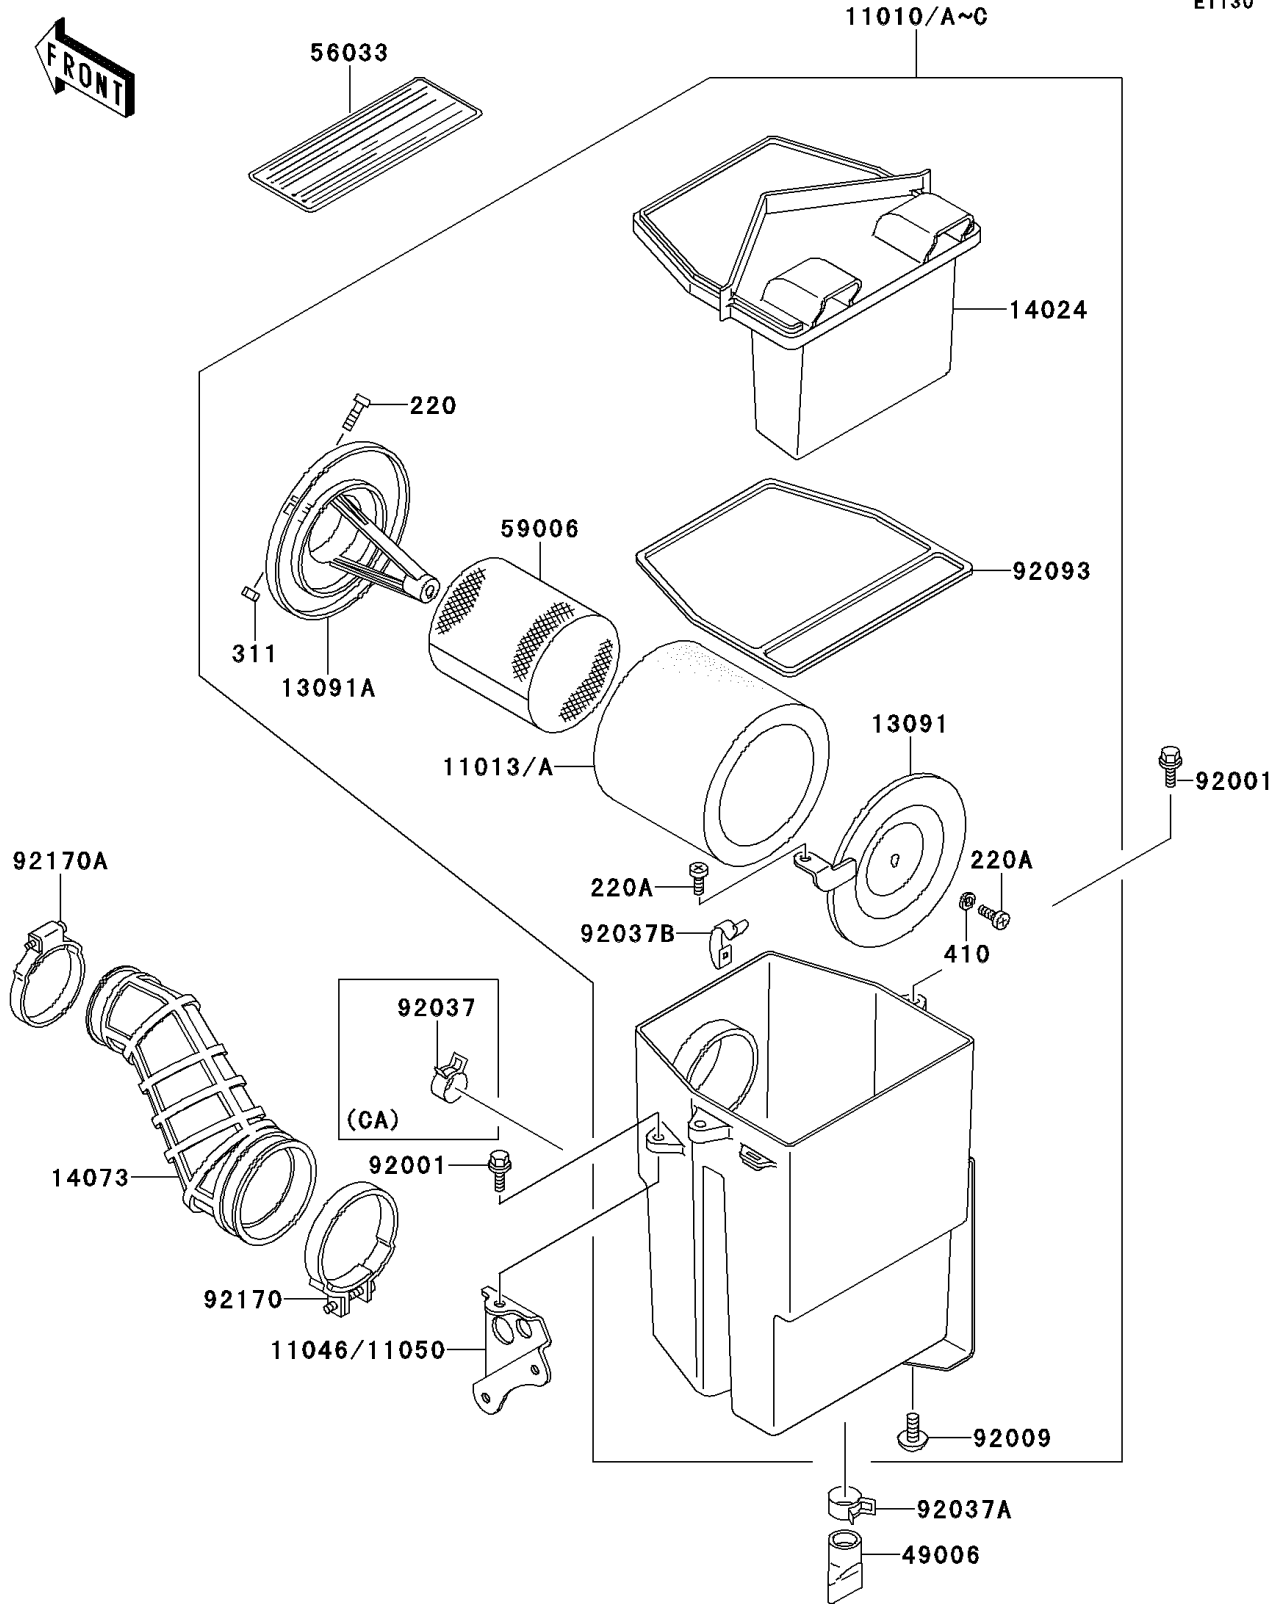

1998 Bayou 300 PARTS DIAGRAM

Air Cleaner

E1130

1998 Bayou 300 PARTS LIST

Air Cleaner

ITEM NAME	PART NUMBER	QUANTITY
SCREW-PAN-CROS (Ref # 220)	220B0516	1
SCREW-PAN-CROS,6X14 (Ref # 220A)	220B0614	2
NUT-HEX (Ref # 311)	311B0500	1
WASHER-PLAIN-SMALL,6MM (Ref # 410)	410B0600	1
ELEMENT-AIR FILTER (Ref # 11013)	11013-1158	1
BRACKET,REGULATOR (Ref # 11046)	11046-1042	1
HOLDER,ELEMENT (Ref # 13091)	13091-1488	1
HOLDER,AIR FILTER ELEMENT (Ref # 13091A)	13091-1565	1
COVER,AIR FILTER (Ref # 14024)	14024-1703	1
DUCT (Ref # 14073)	14073-1372	1
BOOT (Ref # 49006)	49006-1199	1
LABEL-MANUAL,MAINTENANCE (Ref # 56033)	56033-1079	1
ARRESTER-FLAME (Ref # 59006)	59006-1052	1
BOLT,6X20 (Ref # 92001)	92001-1460	3
SCREW,TAPPING,5X10 (Ref # 92009)	92009-1332	2
CLAMP (Ref # 92037A)	92037-1460	1
CLAMP,AIR FILTER (Ref # 92037B)	92037-1783	4
SEAL,AIR FILTER (Ref # 92093)	92093-1241	1
CLAMP (Ref # 92170)	92170-1149	1
CLAMP (Ref # 92170A)	92170-1674	1
FILTER-ASSY-AIR (Ref # 11010)	11010-1365	1
FILTER-ASSY-AIR (Ref # 11010A)	11010-1621	1
CLAMP (Ref # 92037)	92037-1181	1