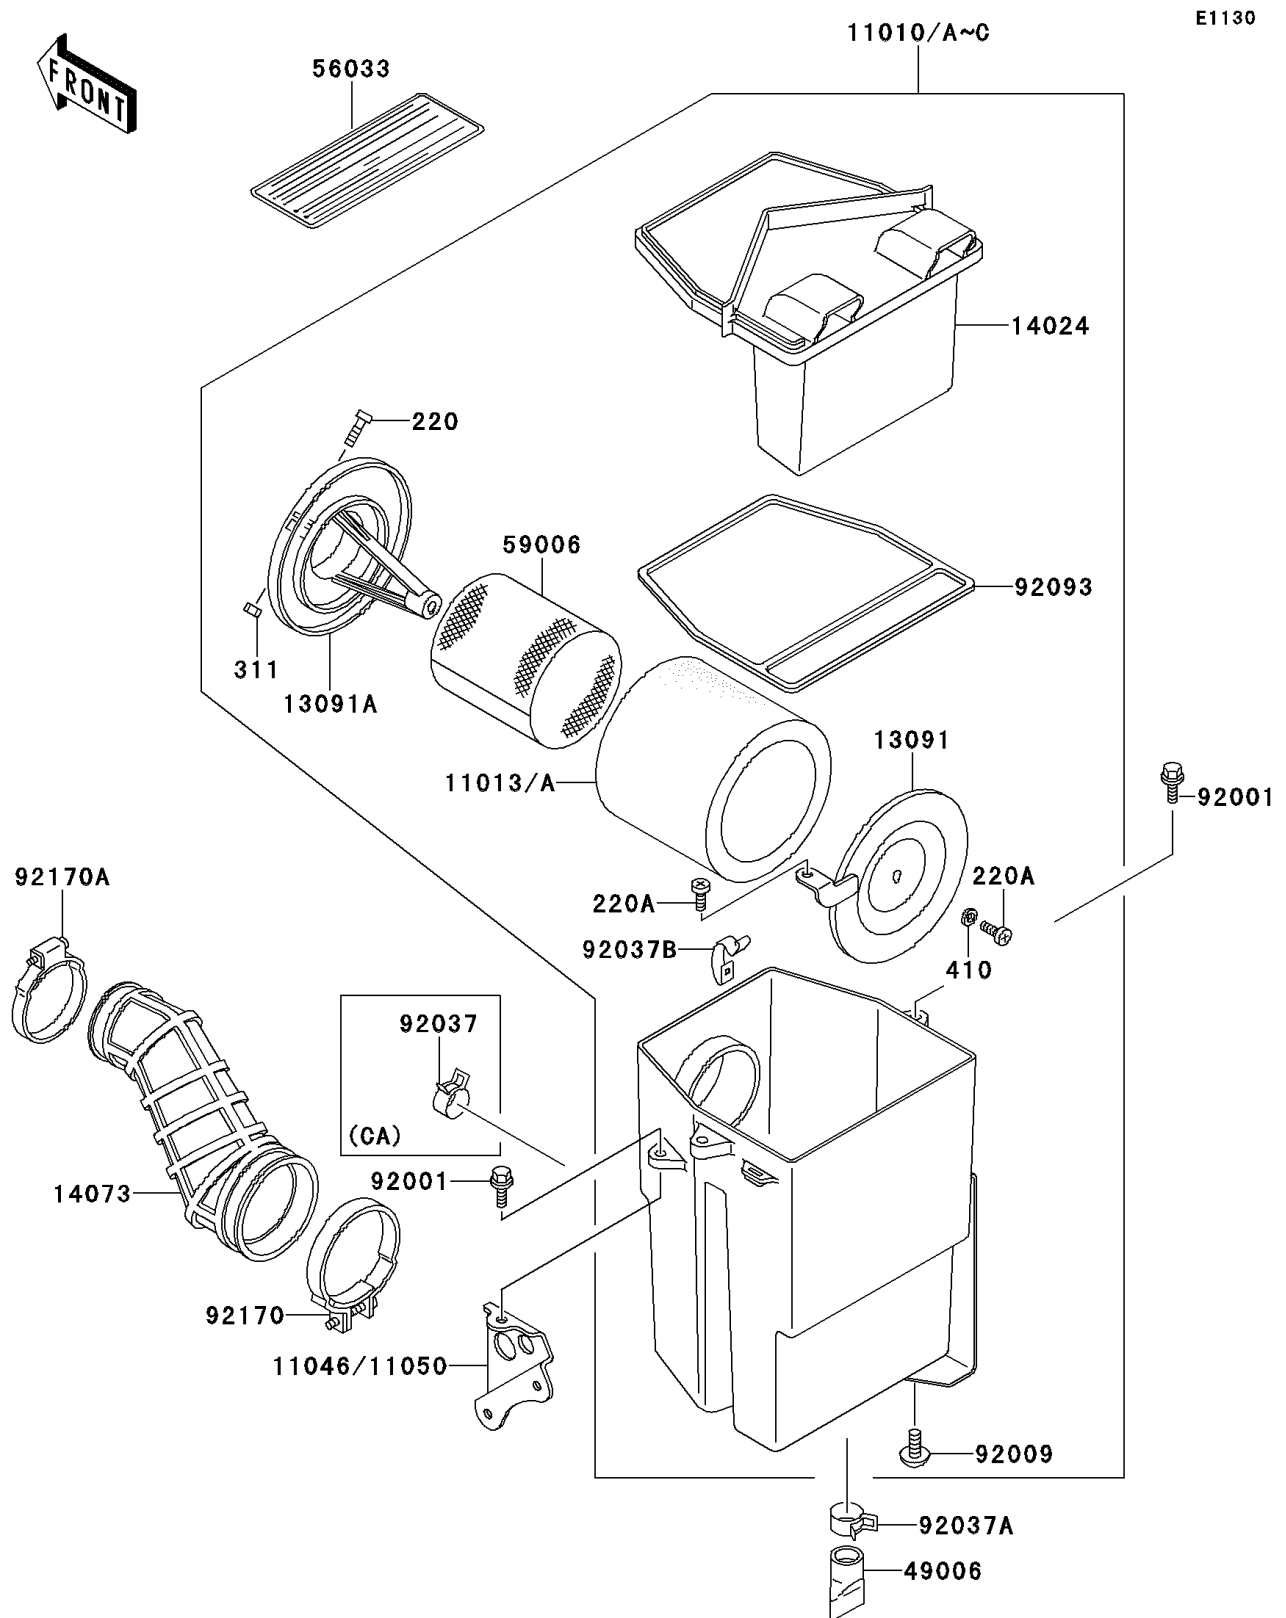

1998 Bayou 300 PARTS DIAGRAM

Air Cleaner

1998 Bayou 300 PARTS LIST

Air Cleaner

ITEM NAME	PART NUMBER	QUANTITY
SCREW-PAN-CROS (Ref # 220)	220B0516	1
SCREW-PAN-CROS,6X14 (Ref # 220A)	220B0614	2
NUT-HEX (Ref # 311)	311B0500	1
WASHER-PLAIN-SMALL,6MM (Ref # 410)	410B0600	1
ELEMENT-AIR FILTER (Ref # 11013)	11013-1158	1
BRACKET,REGULATOR (Ref # 11046)	11046-1042	1
HOLDER,ELEMENT (Ref # 13091)	13091-1488	1
HOLDER,AIR FILTER ELEMENT (Ref # 13091A)	13091-1565	1
COVER,AIR FILTER (Ref # 14024)	14024-1703	1
DUCT (Ref # 14073)	14073-1372	1
BOOT (Ref # 49006)	49006-1199	1
LABEL-MANUAL,MAINTENANCE (Ref # 56033)	56033-1079	1
ARRESTER-FLAME (Ref # 59006)	59006-1052	1
BOLT,6X20 (Ref # 92001)	92001-1460	3
SCREW,TAPPING,5X10 (Ref # 92009)	92009-1332	2
CLAMP (Ref # 92037A)	92037-1460	1
CLAMP,AIR FILTER (Ref # 92037B)	92037-1783	4
SEAL,AIR FILTER (Ref # 92093)	92093-1241	1
CLAMP (Ref # 92170)	92170-1149	1
CLAMP (Ref # 92170A)	92170-1674	1
FILTER-ASSY-AIR (Ref # 11010)	11010-1365	1
FILTER-ASSY-AIR (Ref # 11010A)	11010-1621	1
CLAMP (Ref # 92037)	92037-1181	1