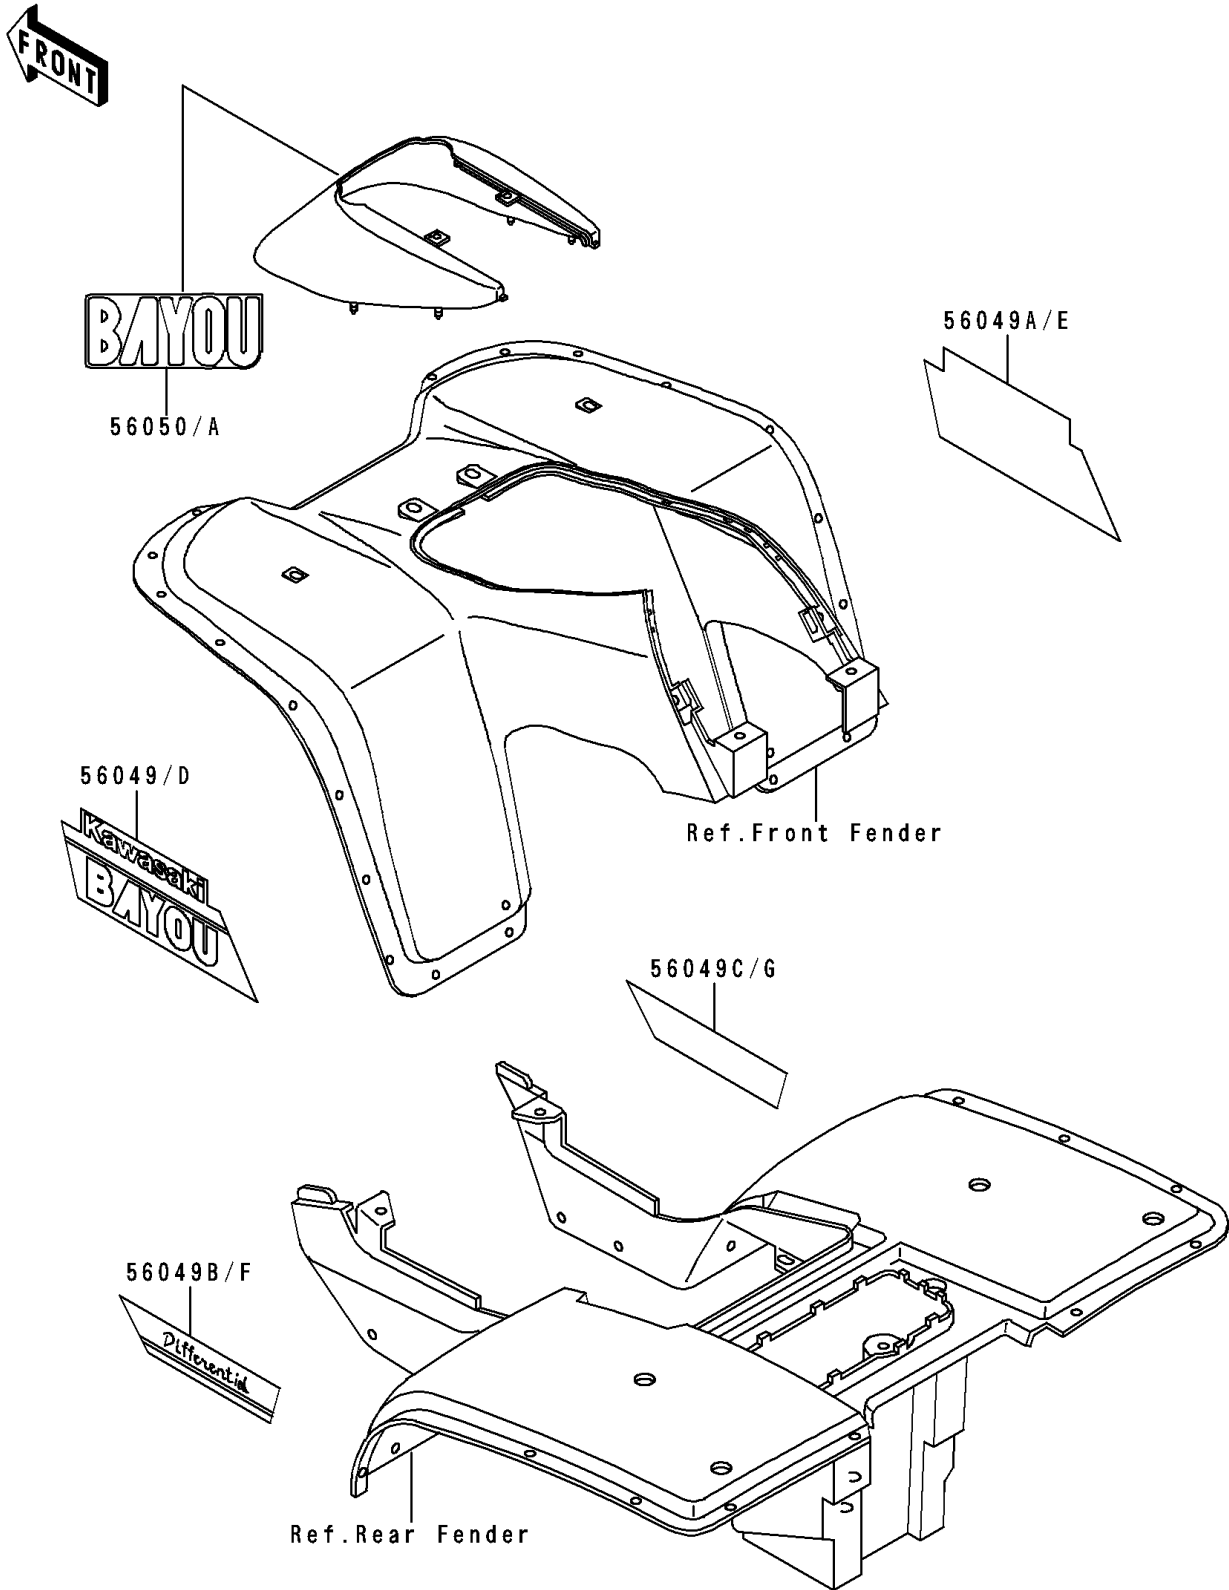

# 1991 Bayou 300 PARTS DIAGRAM

Decal(KLF300-B4)

F2861B

# 1991 Bayou 300 PARTS LIST

Decal(KLF300-B4)

| ITEM NAME                                     | PART NUMBER | QUANTITY |
|---|-------------|----------|
| PATTERN,FR FENDER,LH,FOR RED (Ref # 56049)    | 56049-1723  | 1        |
| PATTERN,FR FENDER,RH,FOR RED (Ref # 56049A)   | 56049-1724  | 1        |
| PATTERN,RR FENDER,LH,FOR RED (Ref # 56049B)   | 56049-1725  | 1        |
| PATTERN,RR FENDER,RH,FOR RED (Ref # 56049C)   | 56049-1726  | 1        |
| PATTERN,FR FENDER,LH,FOR BLACK (Ref # 56049D) | 56049-1727  | 1        |
| PATTERN,FR FENDER,RH,FOR BLACK (Ref # 56049E) | 56049-1728  | 1        |
| PATTERN,RR FENDER,LH,FOR BLACK (Ref # 56049F) | 56049-1729  | 1        |
| PATTERN,RR FENDER,RH,FOR BLACK (Ref # 56049G) | 56049-1730  | 1        |
| MARK,FR FENDER COVER,FR,BLACK (Ref # 56050)   | 56050-1571  | 1        |
| MARK,FR FENDER COVER,FR,RED (Ref # 56050A)    | 56050-1572  | 1        |