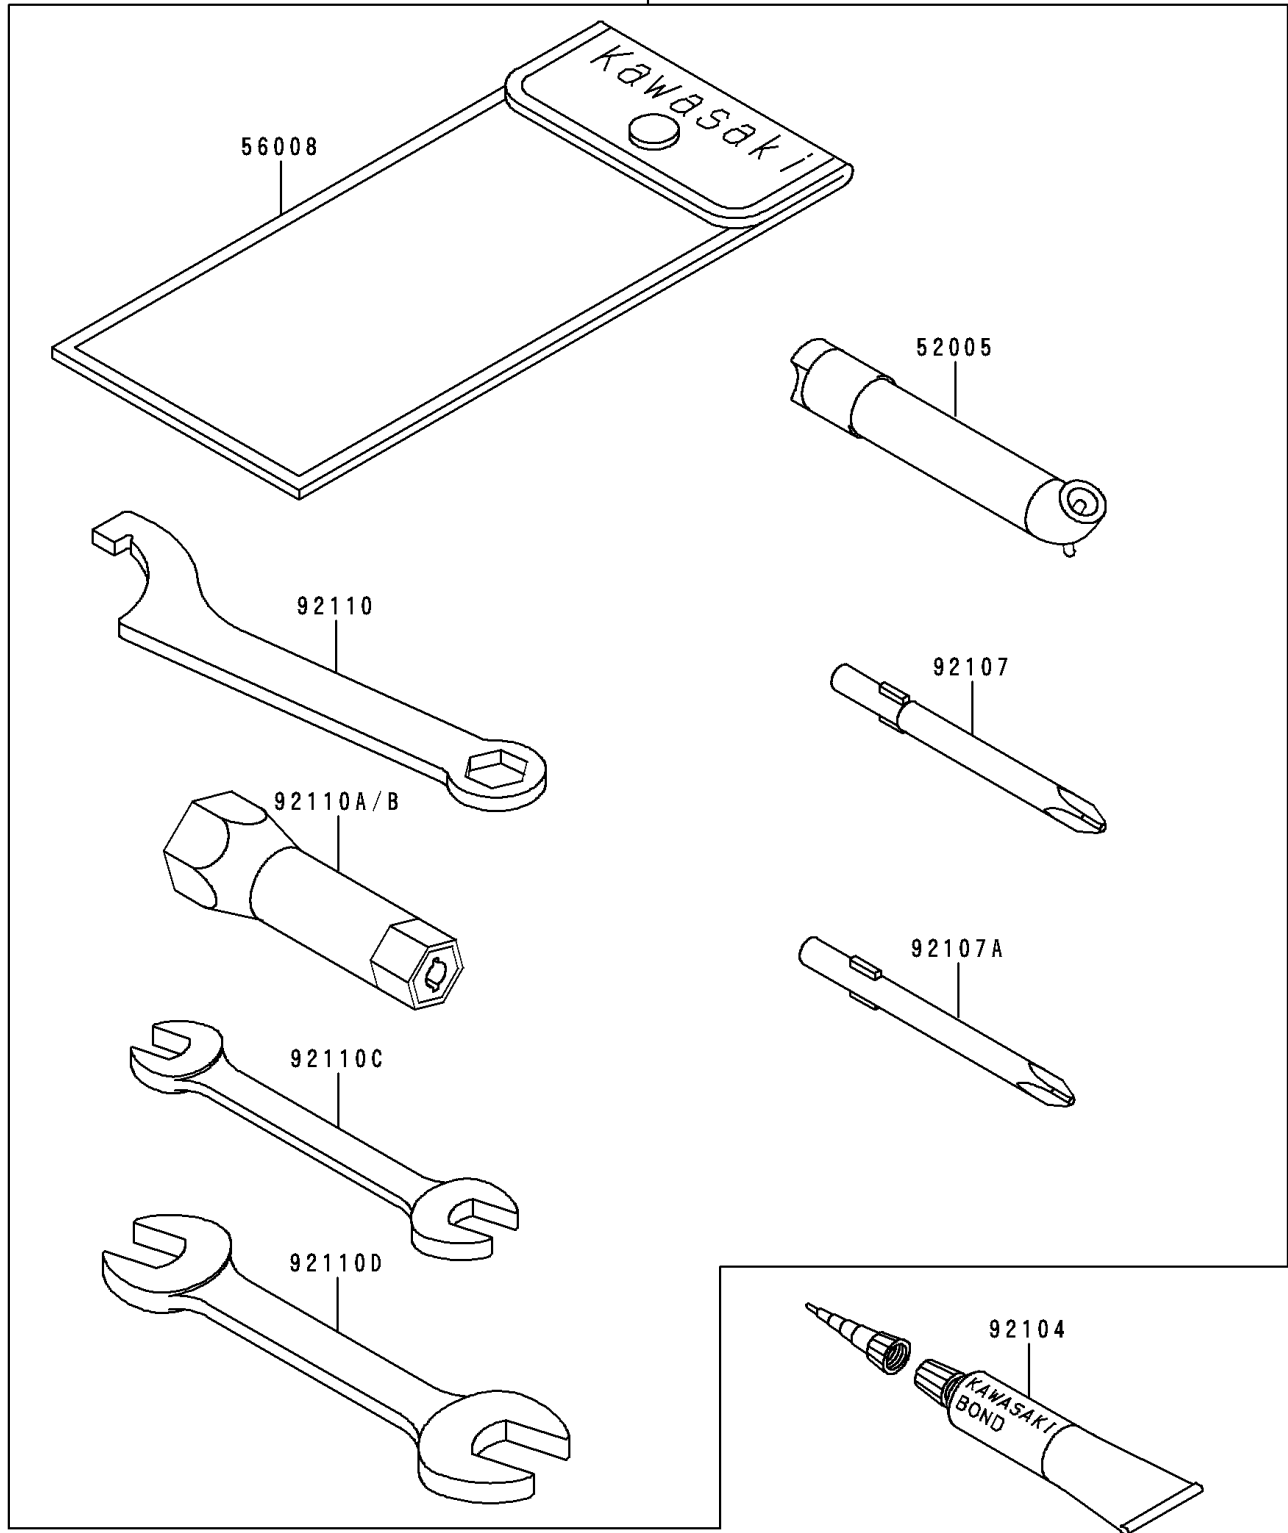

# 1991 Bayou 300 PARTS DIAGRAM

Tool

56007/A

F2810

## 1991 Bayou 300 PARTS LIST

### Tool

ITEM NAME	PART NUMBER	QUANTITY
GAUGE,AIR (Ref # 52005)	52005-1082	1
TOOLKIT (Ref # 56007A)	56007-1331	1
BAG,TOOL (Ref # 56008)	56008-1007	1
GASKET-LIQUID,TUBE,100G,SILVER (Ref # 92104)	92104-002	1
TOOL-DRIVER,#3PHILLIPS (Ref # 92107)	92107-005	1
TOOL-DRIVER,#2PHILLIPS (Ref # 92107A)	92107-1053	1
TOOL-WRENCH,HOOK&BOXEND,14MM (Ref # 92110)	92110-1040	1
TOOL-WRENCH,BOX,18MM (Ref # 92110A)	92110-1109	1
TOOL-WRENCH,OPEN END,10X12 (Ref # 92110C)	92110-1152	1
TOOL-WRENCH,OPEN END,14X17 (Ref # 92110D)	92110-1153	1