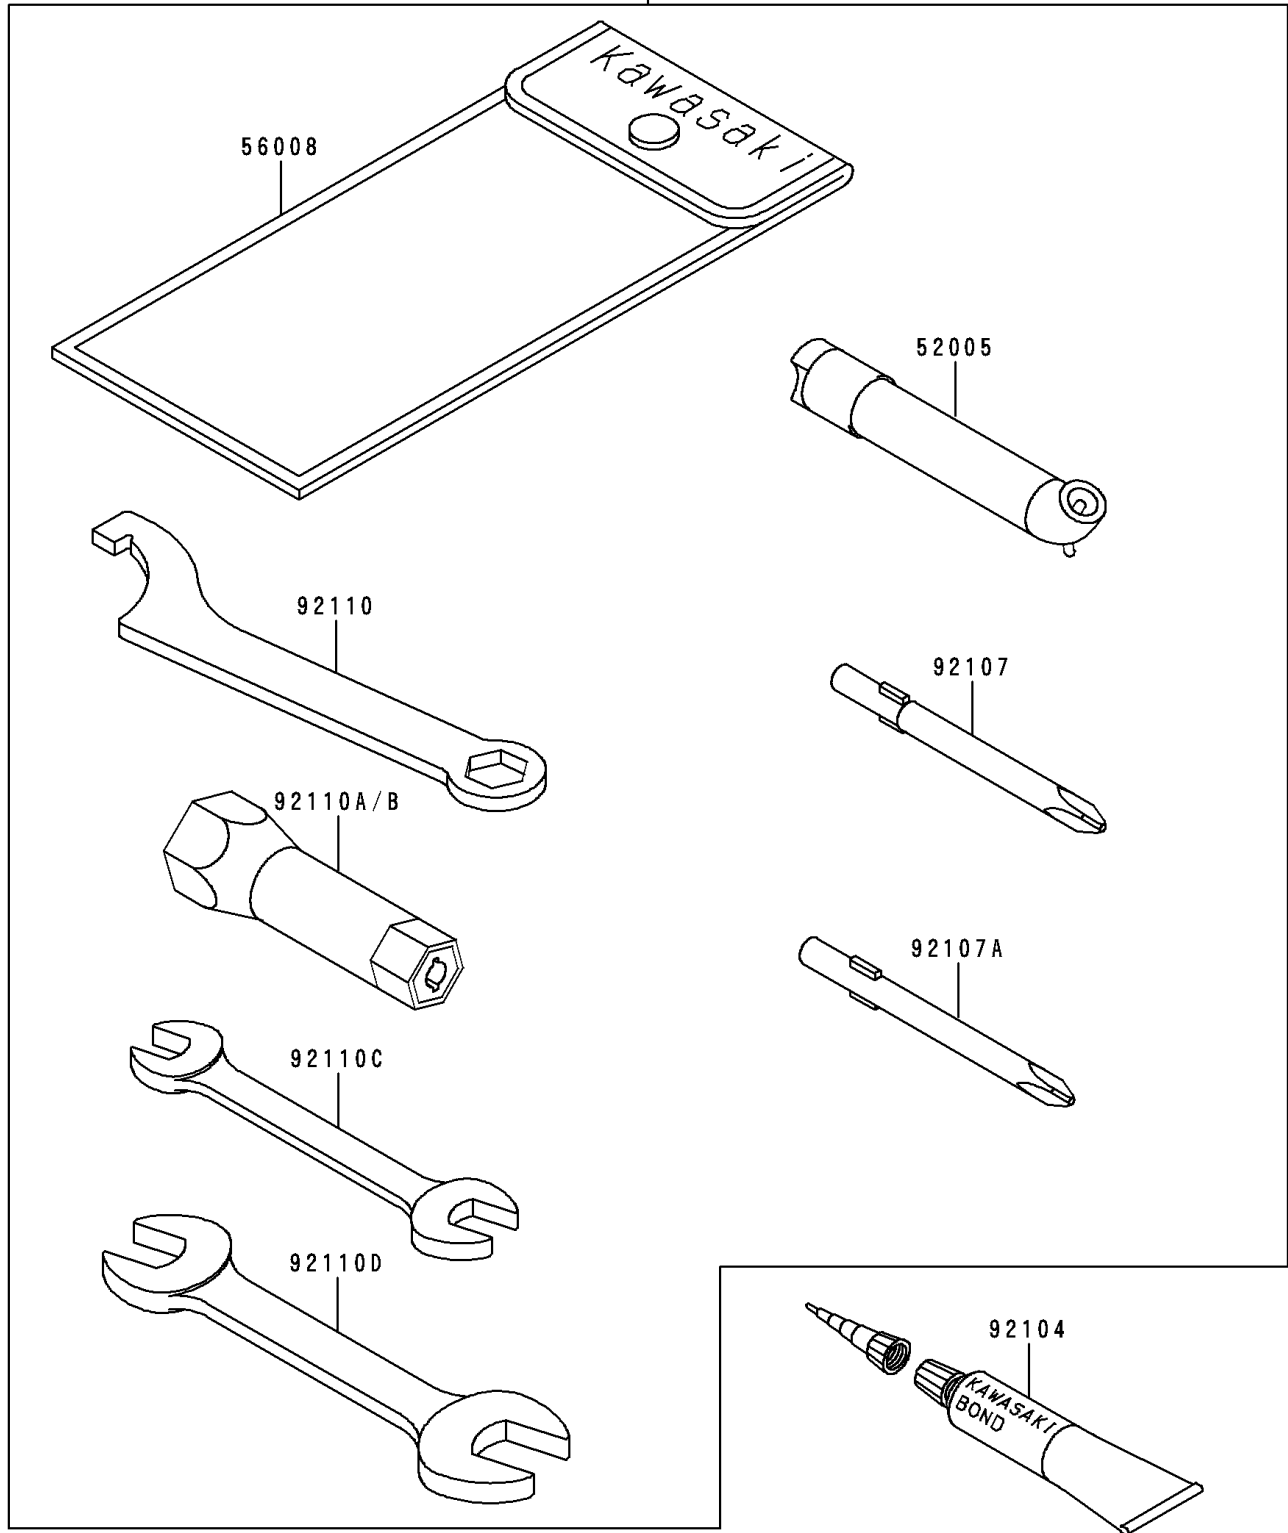

1991 Bayou 300 PARTS DIAGRAM

Tool

56007/A

F2810

1991 Bayou 300 PARTS LIST

Tool

| ITEM NAME | PART NUMBER | QUANTITY |
|--|-------------|----------|
| GAUGE,AIR (Ref # 52005) | 52005-1082 | 1 |
| TOOLKIT (Ref # 56007A) | 56007-1331 | 1 |
| BAG,TOOL (Ref # 56008) | 56008-1007 | 1 |
| GASKET-LIQUID,TUBE,100G,SILVER (Ref # 92104) | 92104-002 | 1 |
| TOOL-DRIVER,#3PHILLIPS (Ref # 92107) | 92107-005 | 1 |
| TOOL-DRIVER,#2PHILLIPS (Ref # 92107A) | 92107-1053 | 1 |
| TOOL-WRENCH,HOOK&BOXEND,14MM (Ref # 92110) | 92110-1040 | 1 |
| TOOL-WRENCH,BOX,18MM (Ref # 92110A) | 92110-1109 | 1 |
| TOOL-WRENCH,OPEN END,10X12 (Ref # 92110C) | 92110-1152 | 1 |
| TOOL-WRENCH,OPEN END,14X17 (Ref # 92110D) | 92110-1153 | 1 |