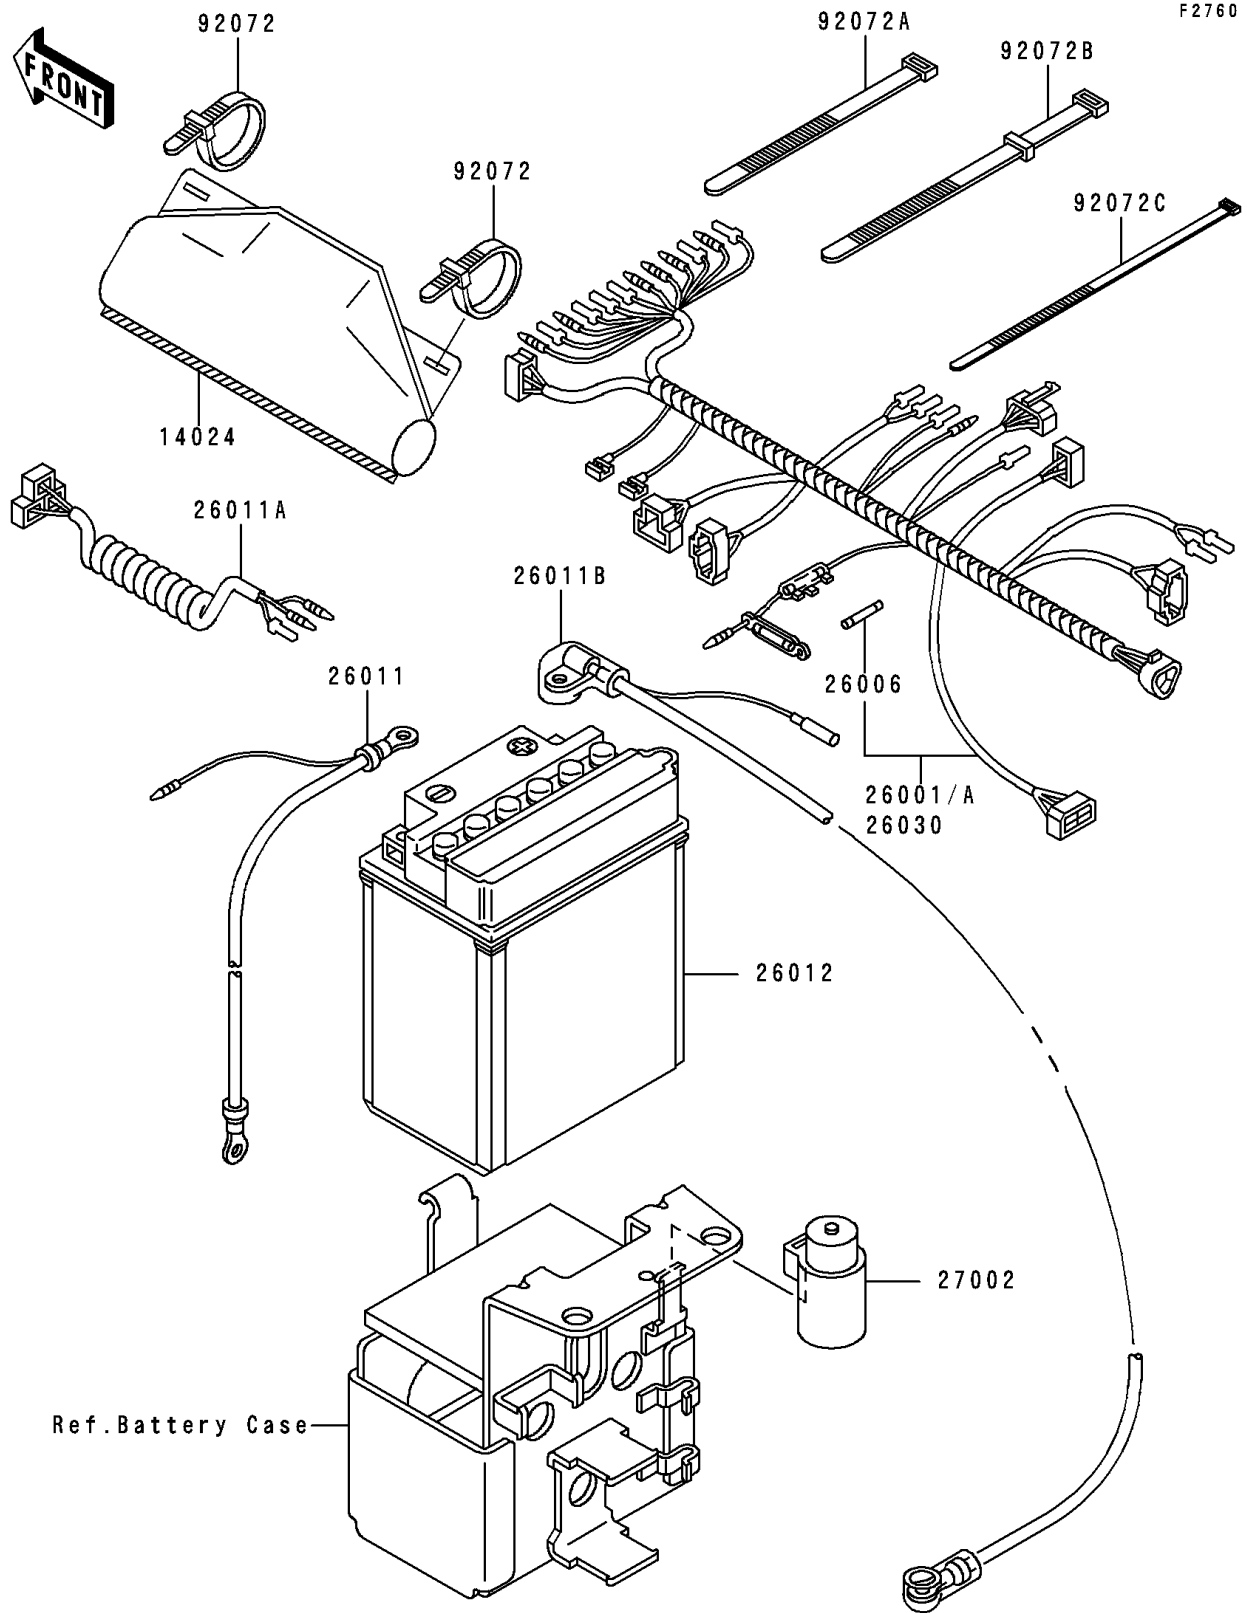

# 1991 Bayou 300 PARTS DIAGRAM

Electrical Equipment

# 1991 Bayou 300 PARTS LIST

## Electrical Equipment

ITEM NAME	PART NUMBER	QUANTITY
COVER,COUPLER (Ref # 14024)	14024-1624	1
FUSE,30A,L=30 (Ref # 26006)	26006-1059	2
WIRE-LEAD,BATTERY(-) (Ref # 26011)	26011-1303	1
WIRE-LEAD,HEAD LAMP (Ref # 26011A)	26011-1405	1
WIRE-LEAD,BATTERY(+) (Ref # 26011B)	26011-1418	1
BAND,L=123 (Ref # 92072)	92072-030	3
BAND,L=149 (Ref # 92072A)	92072-031	2
BAND,L=186 (Ref # 92072B)	92072-056	2
BAND,L=188 (Ref # 92072C)	92072-1239	10
HARNESS,MAIN (Ref # 26001A)	26001-1937	1
BATTERY,12V 14AH,YB14A-A2 (Ref # 26012)	26012-1146	1
HARNESS,MAIN (Ref # 26030)	26030-1063	1
RELAY-ASSY (Ref # 27002)	27002-1051	1