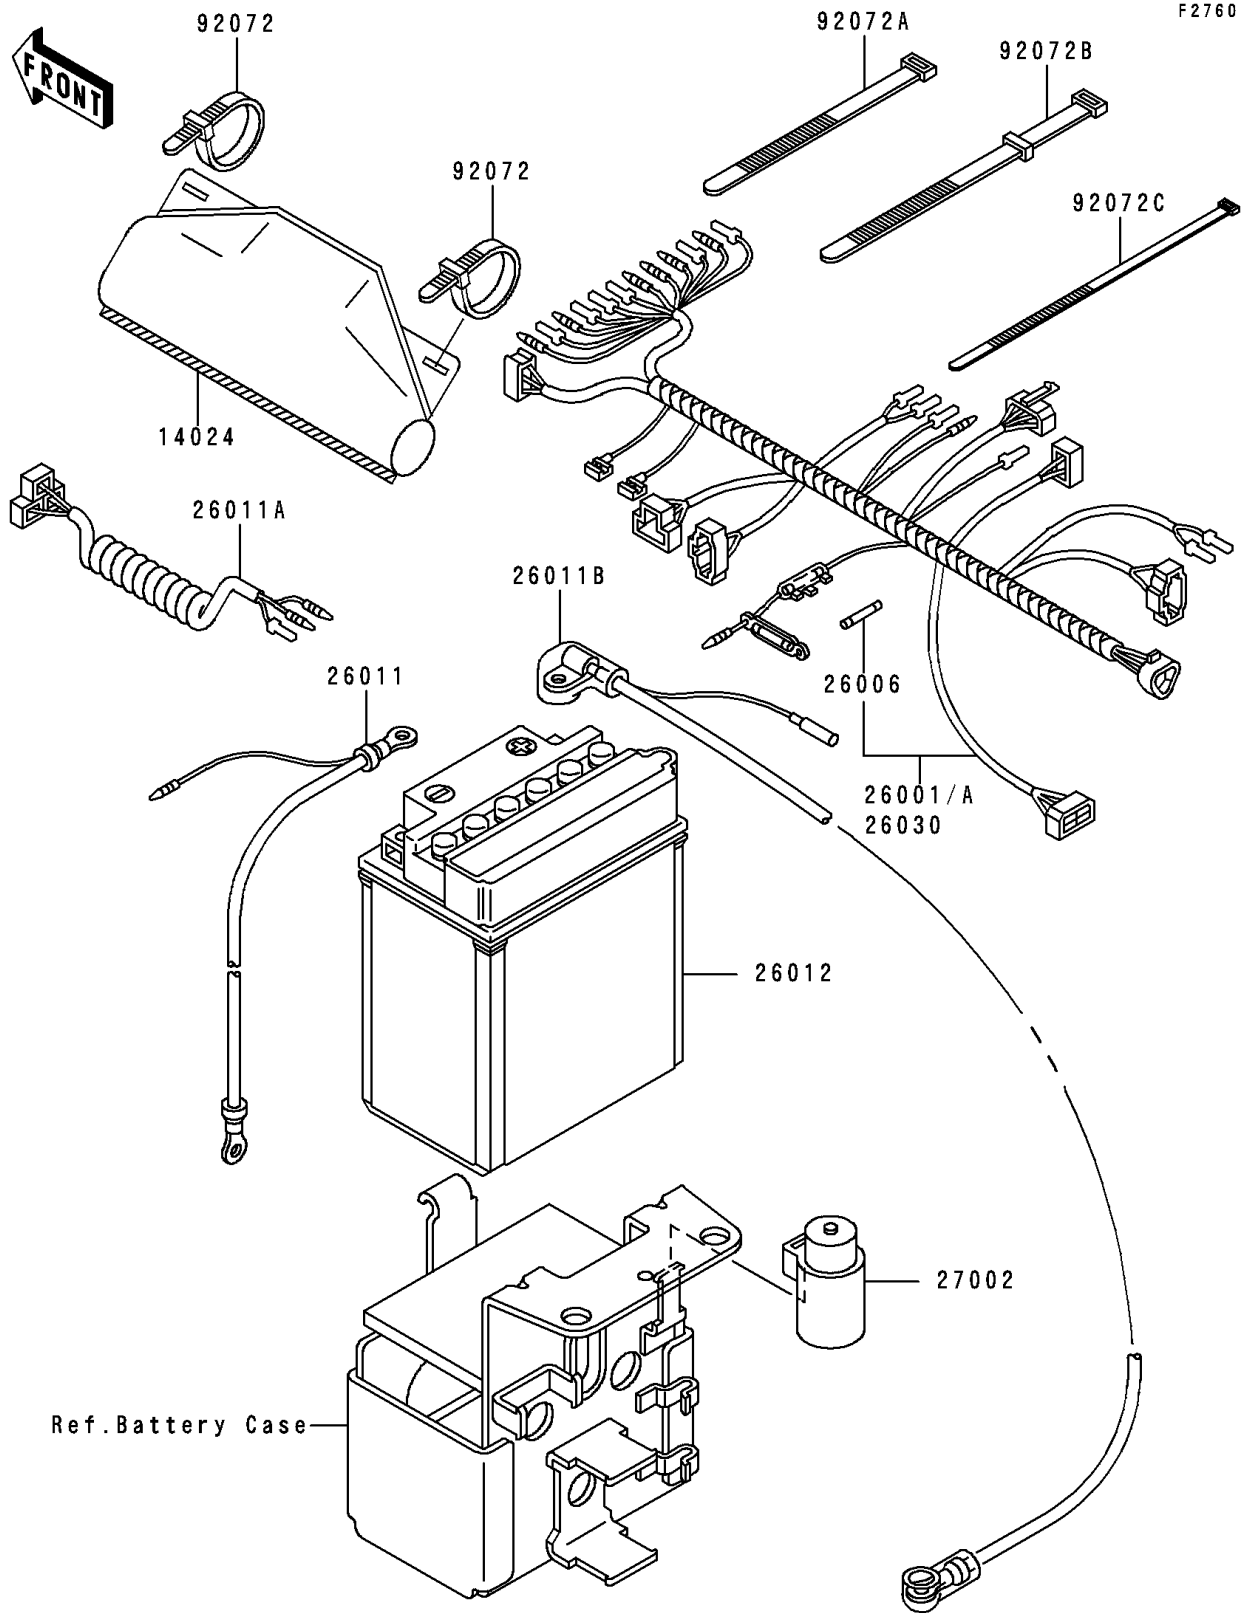

# 1989 Bayou 300 PARTS DIAGRAM

Electrical Equipment

# 1989 Bayou 300 PARTS LIST

## Electrical Equipment

ITEM NAME	PART NUMBER	QUANTITY
COVER,COUPLER (Ref # 14024)	14024-1624	1
HARNESS,MAIN (Ref # 26001A)	26001-1937	1
FUSE,30A,L=30 (Ref # 26006)	26006-1059	2
WIRE-LEAD,BATTERY(-) (Ref # 26011)	26011-1303	1
WIRE-LEAD,HEAD LAMP (Ref # 26011A)	26011-1405	1
WIRE-LEAD,BATTERY(+) (Ref # 26011B)	26011-1418	1
BAND,L=123 (Ref # 92072)	92072-030	3
BAND,L=149 (Ref # 92072A)	92072-031	2
BAND,L=186 (Ref # 92072B)	92072-056	2
BAND,L=188 (Ref # 92072C)	92072-1239	10
BATTERY,12V 14AH,YB14A-A2 (Ref # 26012)	26012-1146	1
RELAY-ASSY (Ref # 27002)	27002-1051	1