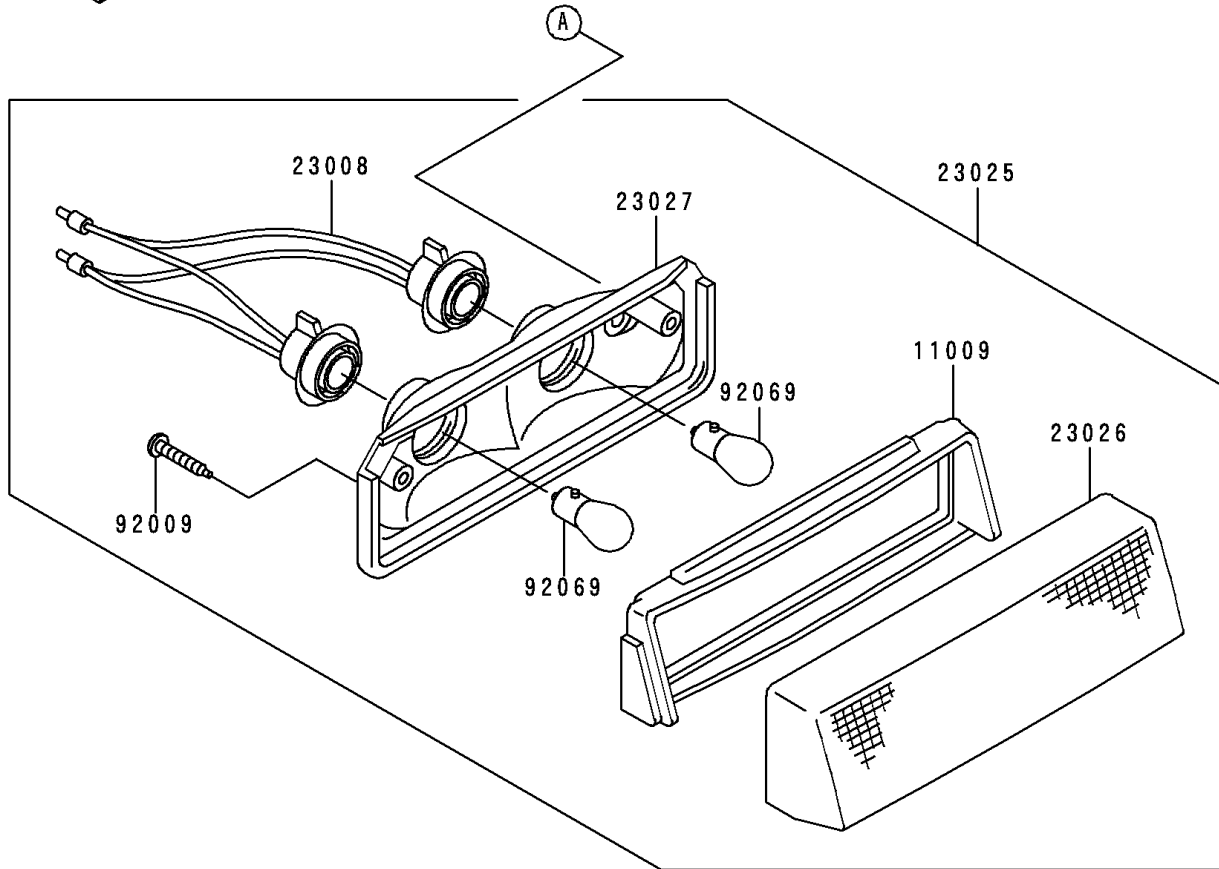

1991 Bayou 300 PARTS DIAGRAM

Tail Lamp

F2720

1991 Bayou 300 PARTS LIST

Tail Lamp

ITEM NAME	PART NUMBER	QUANTITY
BOLT-UPSET-WS (Ref # 180)	180D0612	2
BOLT-UPSET-WS (Ref # 180A)	180D0620	2
GASKET,TAIL LAMP (Ref # 11009)	11009-1404	1
BRACKET,TAIL LAMP (Ref # 11044)	11044-1367	1
SOCKET-ASSY,TAIL LAMP (Ref # 23008)	23008-1243	1
LAMP-TAIL (Ref # 23025)	23025-1113	1
LENS,TAIL LAMP (Ref # 23026)	23026-1056	1
BODY-COMP-TAIL LAMP (Ref # 23027)	23027-1064	1
SCREW,TAPPING,4X30 (Ref # 92009)	92009-1056	2
COLLAR,L=11.1 (Ref # 92027)	92027-194	2
BULB,12V 8W (Ref # 92069)	92069-1012	2
DAMPER (Ref # 92075)	92075-277	2