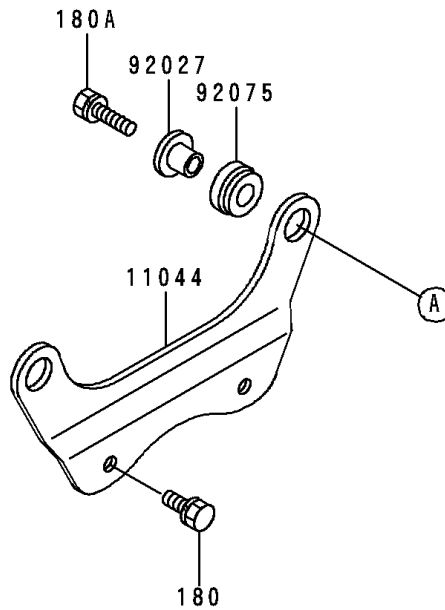

1991 Bayou 300 PARTS DIAGRAM

Tail Lamp

F2720

1991 Bayou 300 PARTS LIST

Tail Lamp

ITEM NAME	PART NUMBER	QUANTITY
BOLT-UPSET-WS (Ref # 180)	180D0612	2
BOLT-UPSET-WS (Ref # 180A)	180D0620	2
GASKET,TAIL LAMP (Ref # 11009)	11009-1404	1
BRACKET,TAIL LAMP (Ref # 11044)	11044-1367	1
SOCKET-ASSY,TAIL LAMP (Ref # 23008)	23008-1243	1
LAMP-TAIL (Ref # 23025)	23025-1113	1
LENS,TAIL LAMP (Ref # 23026)	23026-1056	1
BODY-COMP-TAIL LAMP (Ref # 23027)	23027-1064	1
SCREW,TAPPING,4X30 (Ref # 92009)	92009-1056	2
COLLAR,L=11.1 (Ref # 92027)	92027-194	2
BULB,12V 8W (Ref # 92069)	92069-1012	2
DAMPER (Ref # 92075)	92075-277	2