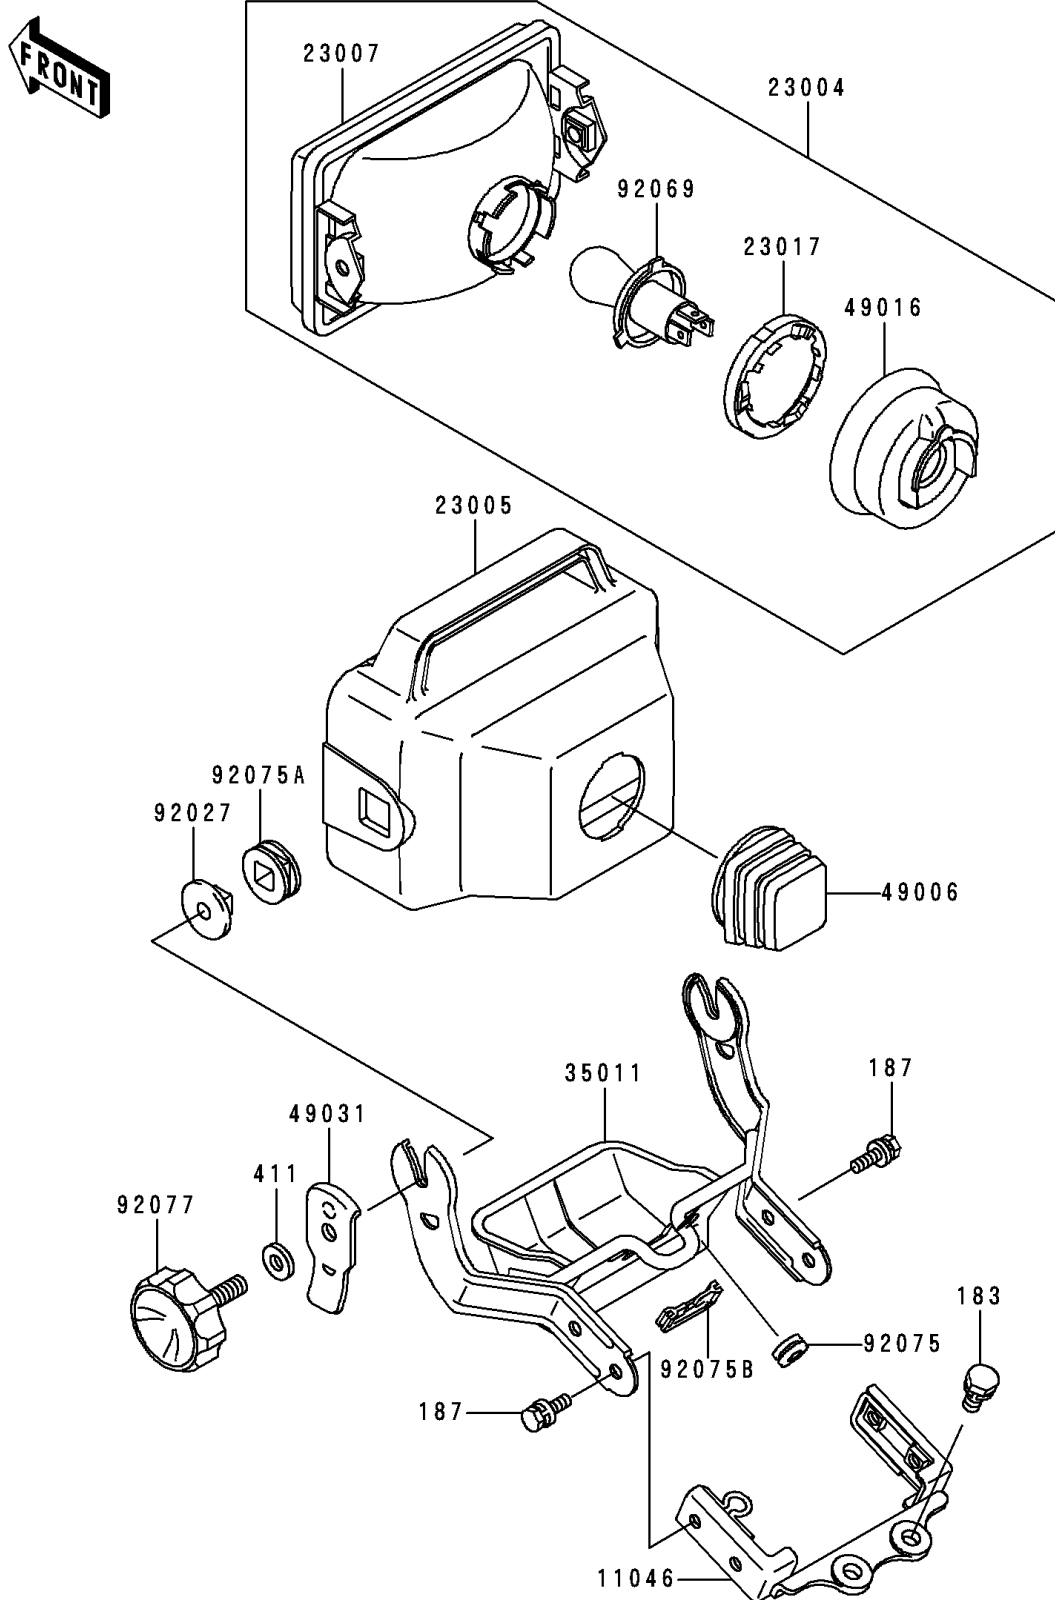

1991 Bayou 300 PARTS DIAGRAM

Head Lamp

F2710

1991 Bayou 300 PARTS LIST

Head Lamp

ITEM NAME	PART NUMBER	QUANTITY
BOLT-UPSET-WS-SMALL (Ref # 183)	183J0814	2
BOLT-UPSET-WSP (Ref # 187)	187C0614	4
WASHER-PLAIN,8MM,BLACK (Ref # 411)	411F0800	2
BRACKET,HEAD LAMP (Ref # 11046)	11045-1924	1
LAMP-HEAD (Ref # 23004)	23004-1192	1
BODY-COMP-HEAD LAMP,BLACK (Ref # 23005)	23005-1064-6Z	1
LENS-COMP,HEAD LAMP (Ref # 23007)	23007-1138	1
SOCKET,BULB (Ref # 23017)	23017-1051	1
STAY,HEAD LAMP (Ref # 35011)	35011-1413	1
BOOT,HEAD LAMP BODY (Ref # 49006)	49006-1172	1
COVER-SEAL,BULB SOCKET (Ref # 49016)	49016-1111	1
LATCH,HEAD LAMP (Ref # 49031)	49031-1052	2
COLLAR,L=11.9 (Ref # 92027)	92027-1938	2
BULB,12V 65/60W (Ref # 92069)	92069-1069	1
DAMPER,HEAD LAMP HOLDER (Ref # 92075)	92075-1482	1
DAMPER,HEAD LAMP FITTING (Ref # 92075A)	92075-1768	2
DAMPER (Ref # 92075B)	92075-1881	1
KNOB,HEAD LAMP (Ref # 92077)	92077-1060	2