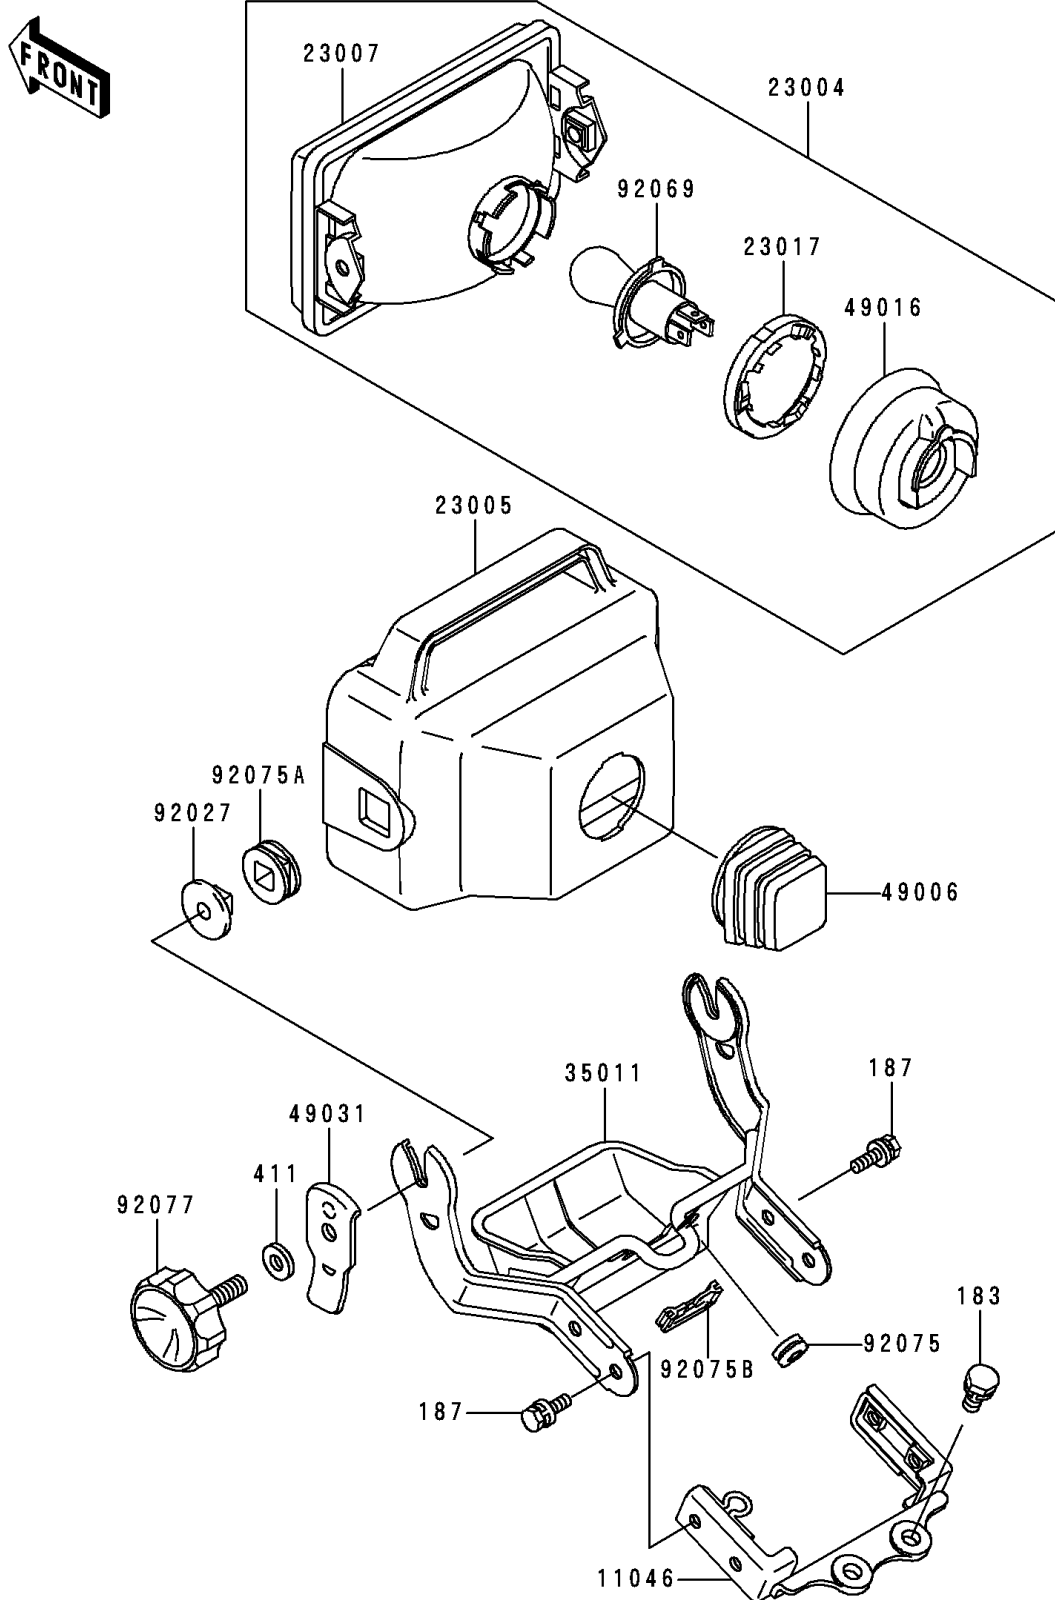

# 1991 Bayou 300 PARTS DIAGRAM

Head Lamp

F2710

# 1991 Bayou 300 PARTS LIST

## Head Lamp

ITEM NAME	PART NUMBER	QUANTITY
BOLT-UPSET-WS-SMALL (Ref # 183)	183J0814	2
BOLT-UPSET-WSP (Ref # 187)	187C0614	4
WASHER-PLAIN,8MM,BLACK (Ref # 411)	411F0800	2
BRACKET,HEAD LAMP (Ref # 11046)	11045-1924	1
LAMP-HEAD (Ref # 23004)	23004-1192	1
BODY-COMP-HEAD LAMP,BLACK (Ref # 23005)	23005-1064-6Z	1
LENS-COMP,HEAD LAMP (Ref # 23007)	23007-1138	1
SOCKET,BULB (Ref # 23017)	23017-1051	1
STAY,HEAD LAMP (Ref # 35011)	35011-1413	1
BOOT,HEAD LAMP BODY (Ref # 49006)	49006-1172	1
COVER-SEAL,BULB SOCKET (Ref # 49016)	49016-1111	1
LATCH,HEAD LAMP (Ref # 49031)	49031-1052	2
COLLAR,L=11.9 (Ref # 92027)	92027-1938	2
BULB,12V 65/60W (Ref # 92069)	92069-1069	1
DAMPER,HEAD LAMP HOLDER (Ref # 92075)	92075-1482	1
DAMPER,HEAD LAMP FITTING (Ref # 92075A)	92075-1768	2
DAMPER (Ref # 92075B)	92075-1881	1
KNOB,HEAD LAMP (Ref # 92077)	92077-1060	2