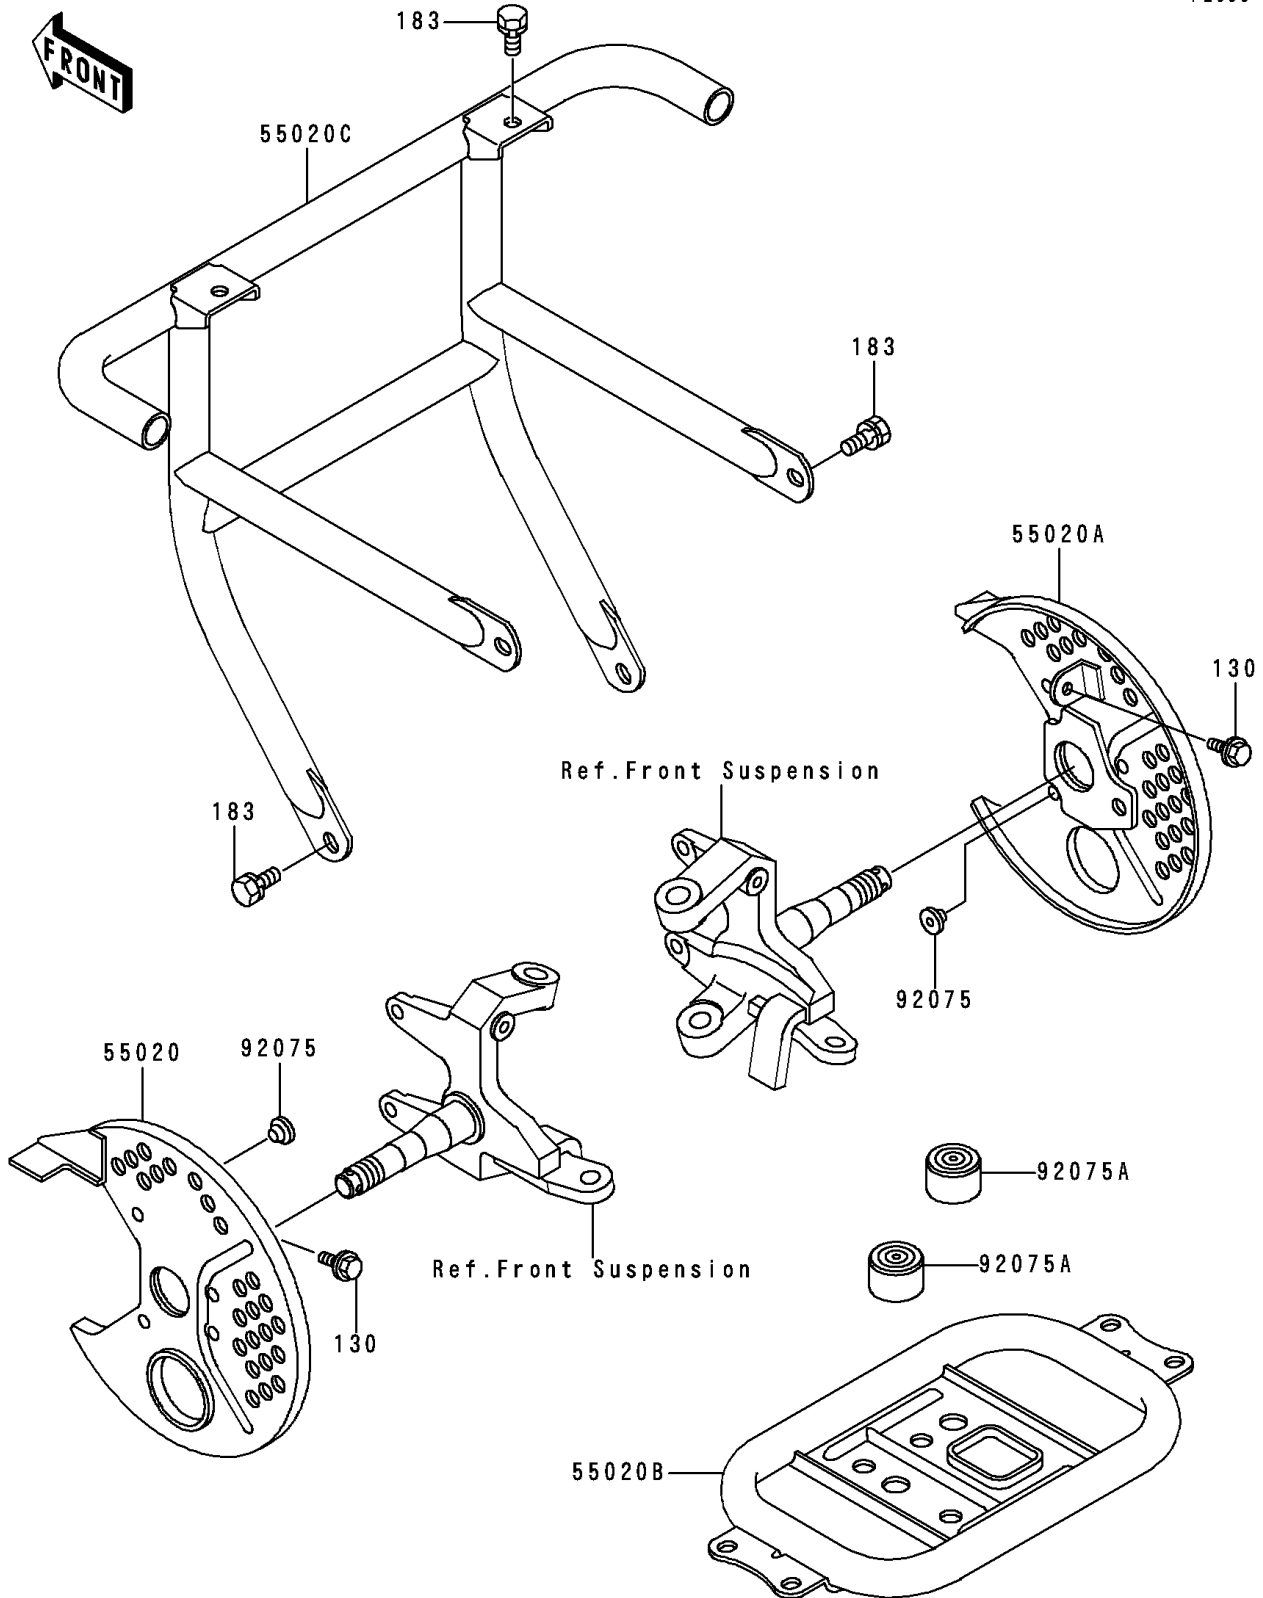

1991 Bayou 300 PARTS DIAGRAM

Guard

F2680

1991 Bayou 300 PARTS LIST

Guard

ITEM NAME	PART NUMBER	QUANTITY
BOLT-FLANGED,6X10 (Ref # 130)	130B0610	2
BOLT-UPSET-WS-SMALL (Ref # 183)	183J0816	6
GUARD,FRONT HUB,INNER,LH (Ref # 55020)	55020-1223	1
GUARD,FRONT HUB,INNER,RH (Ref # 55020A)	55020-1224	1
GUARD,ENGINE (Ref # 55020B)	55020-1242	1
GUARD,FR (Ref # 55020C)	55020-1281	1
DAMPER,INNER (Ref # 92075)	92075-1822	6
DAMPER (Ref # 92075A)	92075-1896	2