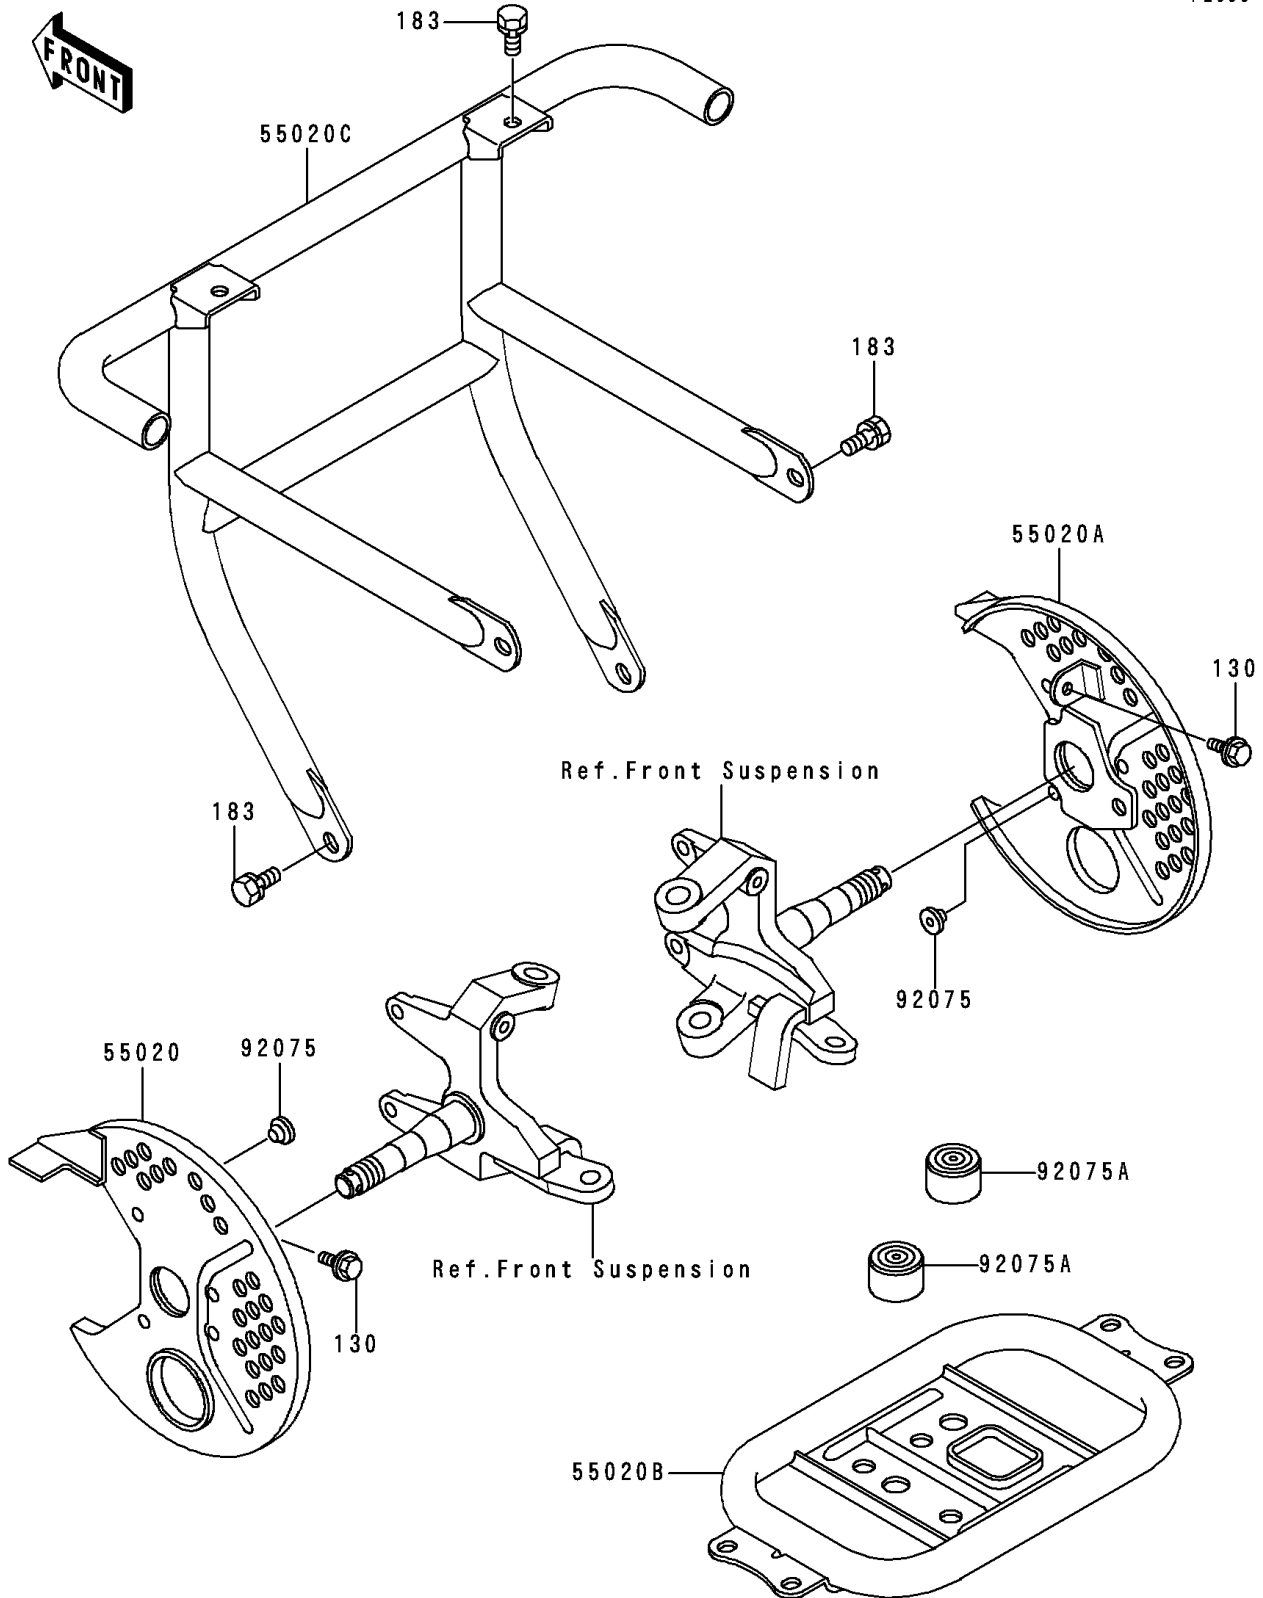

# 1991 Bayou 300 PARTS DIAGRAM

Guard

F2680

# 1991 Bayou 300 PARTS LIST

## Guard

ITEM NAME	PART NUMBER	QUANTITY
BOLT-FLANGED,6X10 (Ref # 130)	130B0610	2
BOLT-UPSET-WS-SMALL (Ref # 183)	183J0816	6
GUARD,FRONT HUB,INNER,LH (Ref # 55020)	55020-1223	1
GUARD,FRONT HUB,INNER,RH (Ref # 55020A)	55020-1224	1
GUARD,ENGINE (Ref # 55020B)	55020-1242	1
GUARD,FR (Ref # 55020C)	55020-1281	1
DAMPER,INNER (Ref # 92075)	92075-1822	6
DAMPER (Ref # 92075A)	92075-1896	2