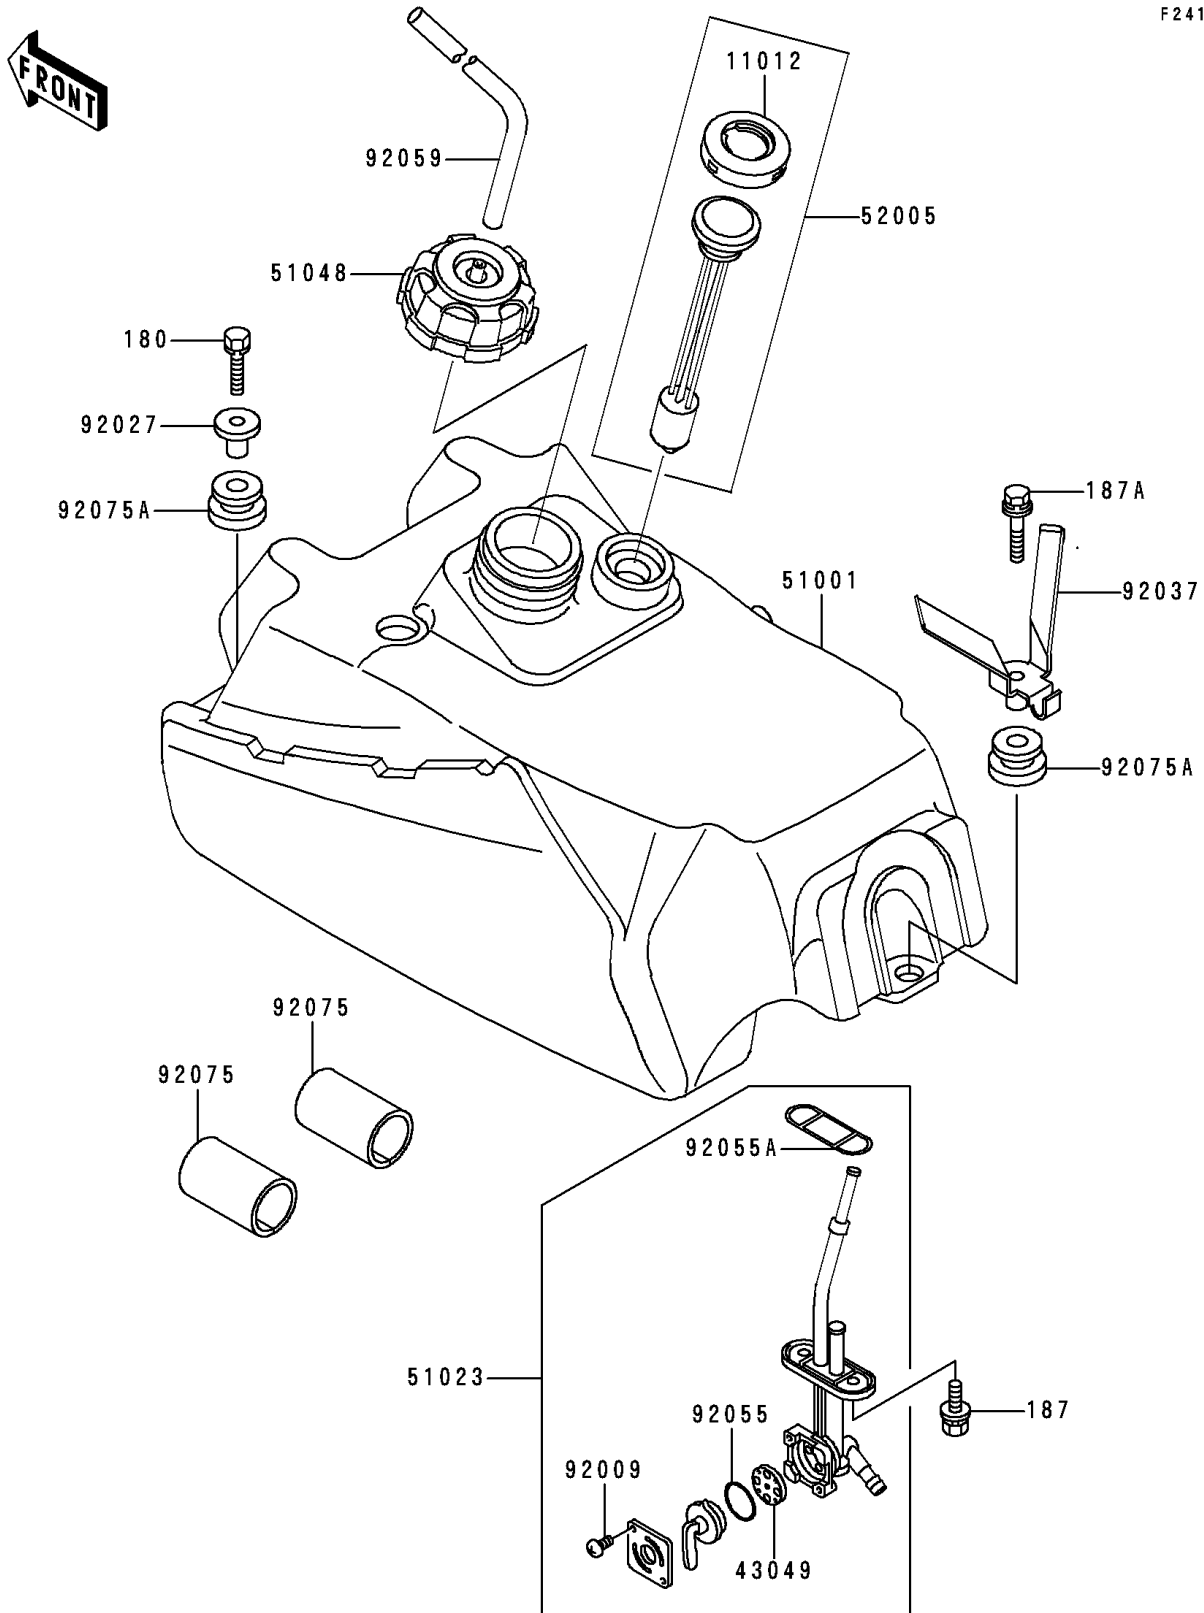

1991 Bayou 300 PARTS DIAGRAM

Fuel Tank

F2410

1991 Bayou 300 PARTS LIST

Fuel Tank

ITEM NAME	PART NUMBER	QUANTITY
BOLT-UPSET-WS,6X25 (Ref # 180)	180D0625	2
BOLT-UPSET-WSP (Ref # 187)	187B0614	2
BOLT-UPSET-WSP (Ref # 187A)	187D0630	1
CAP,FUEL GAUGE (Ref # 11012)	11012-1627	1
PACKING,FUEL TAP LEVER (Ref # 43049)	43049-1017	1
TANK-COMP-FUEL (Ref # 51001)	51001-1278	1
TAP-ASSY,FUEL (Ref # 51023)	51023-1144	1
CAP-ASSY-TANK,FUEL (Ref # 51048)	51048-1092	1
GAUGE,FUEL (Ref # 52005)	52005-1092	1
SCREW,3X5 (Ref # 92009)	92009-1123	2
COLLAR,L=16.1 (Ref # 92027)	92027-1847	2
CLAMP,HOSE (Ref # 92037)	92037-1982	1
RING-O,FUEL TAP LEVER (Ref # 92055)	92055-1111	1
RING-O,FUEL TAP PACKING (Ref # 92055A)	92055-1348	1
TUBE,5X9X470 (Ref # 92059)	92059-1890	1
DAMPER,FUEL TANK,FR,UNDER (Ref # 92075)	92075-1369	2
DAMPER (Ref # 92075A)	92075-1787	3