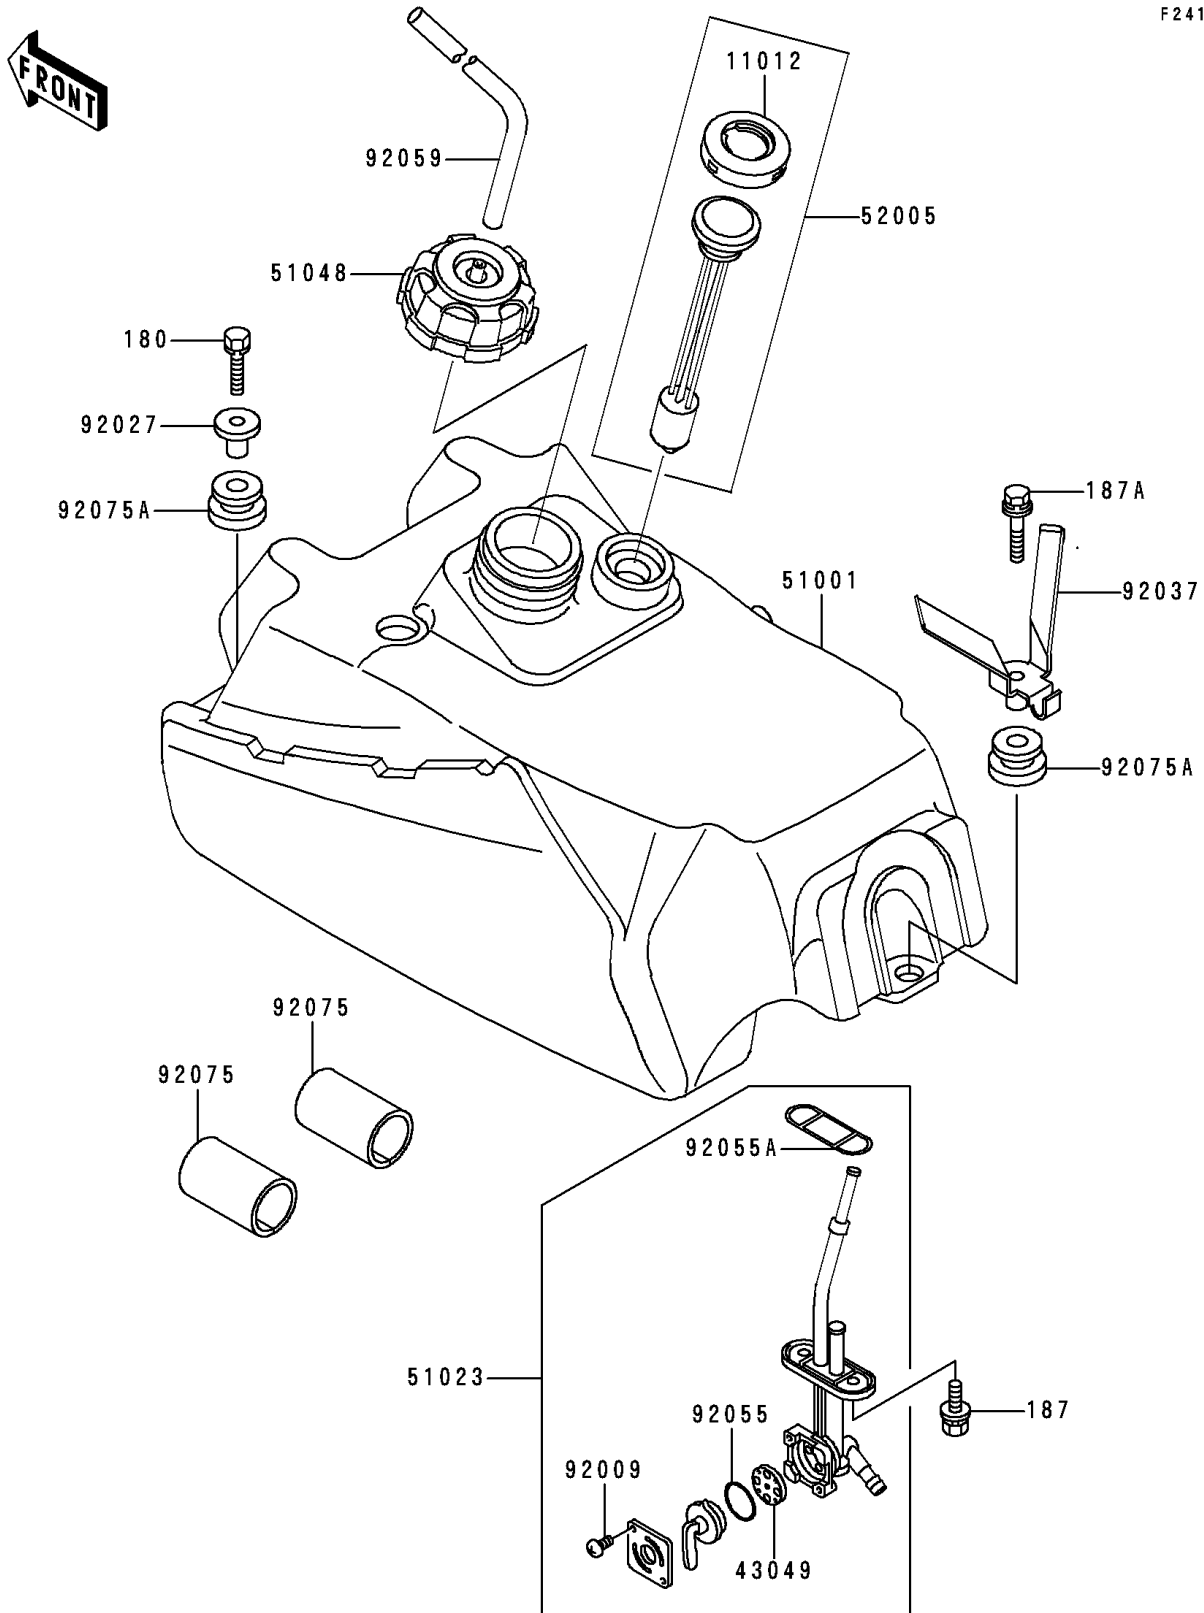

1989 Bayou 300 PARTS DIAGRAM

Fuel Tank

F2410

1989 Bayou 300 PARTS LIST

Fuel Tank

ITEM NAME	PART NUMBER	QUANTITY
BOLT-UPSET-WS,6X25 (Ref # 180)	180D0625	2
BOLT-UPSET-WSP (Ref # 187)	187B0614	2
BOLT-UPSET-WSP (Ref # 187A)	187D0630	1
CAP,FUEL GAUGE (Ref # 11012)	11012-1627	1
PACKING,FUEL TAP LEVER (Ref # 43049)	43049-1017	1
TANK-COMP-FUEL (Ref # 51001)	51001-1278	1
TAP-ASSY,FUEL (Ref # 51023)	51023-1144	1
CAP-ASSY-TANK,FUEL (Ref # 51048)	51048-1092	1
GAUGE,FUEL (Ref # 52005)	52005-1092	1
SCREW,3X5 (Ref # 92009)	92009-1123	2
COLLAR,L=16.1 (Ref # 92027)	92027-1847	2
CLAMP,HOSE (Ref # 92037)	92037-1982	1
RING-O,FUEL TAP LEVER (Ref # 92055)	92055-1111	1
RING-O,FUEL TAP PACKING (Ref # 92055A)	92055-1348	1
TUBE,5X9X470 (Ref # 92059)	92059-1890	1
DAMPER,FUEL TANK,FR,UNDER (Ref # 92075)	92075-1369	2
DAMPER (Ref # 92075A)	92075-1787	3