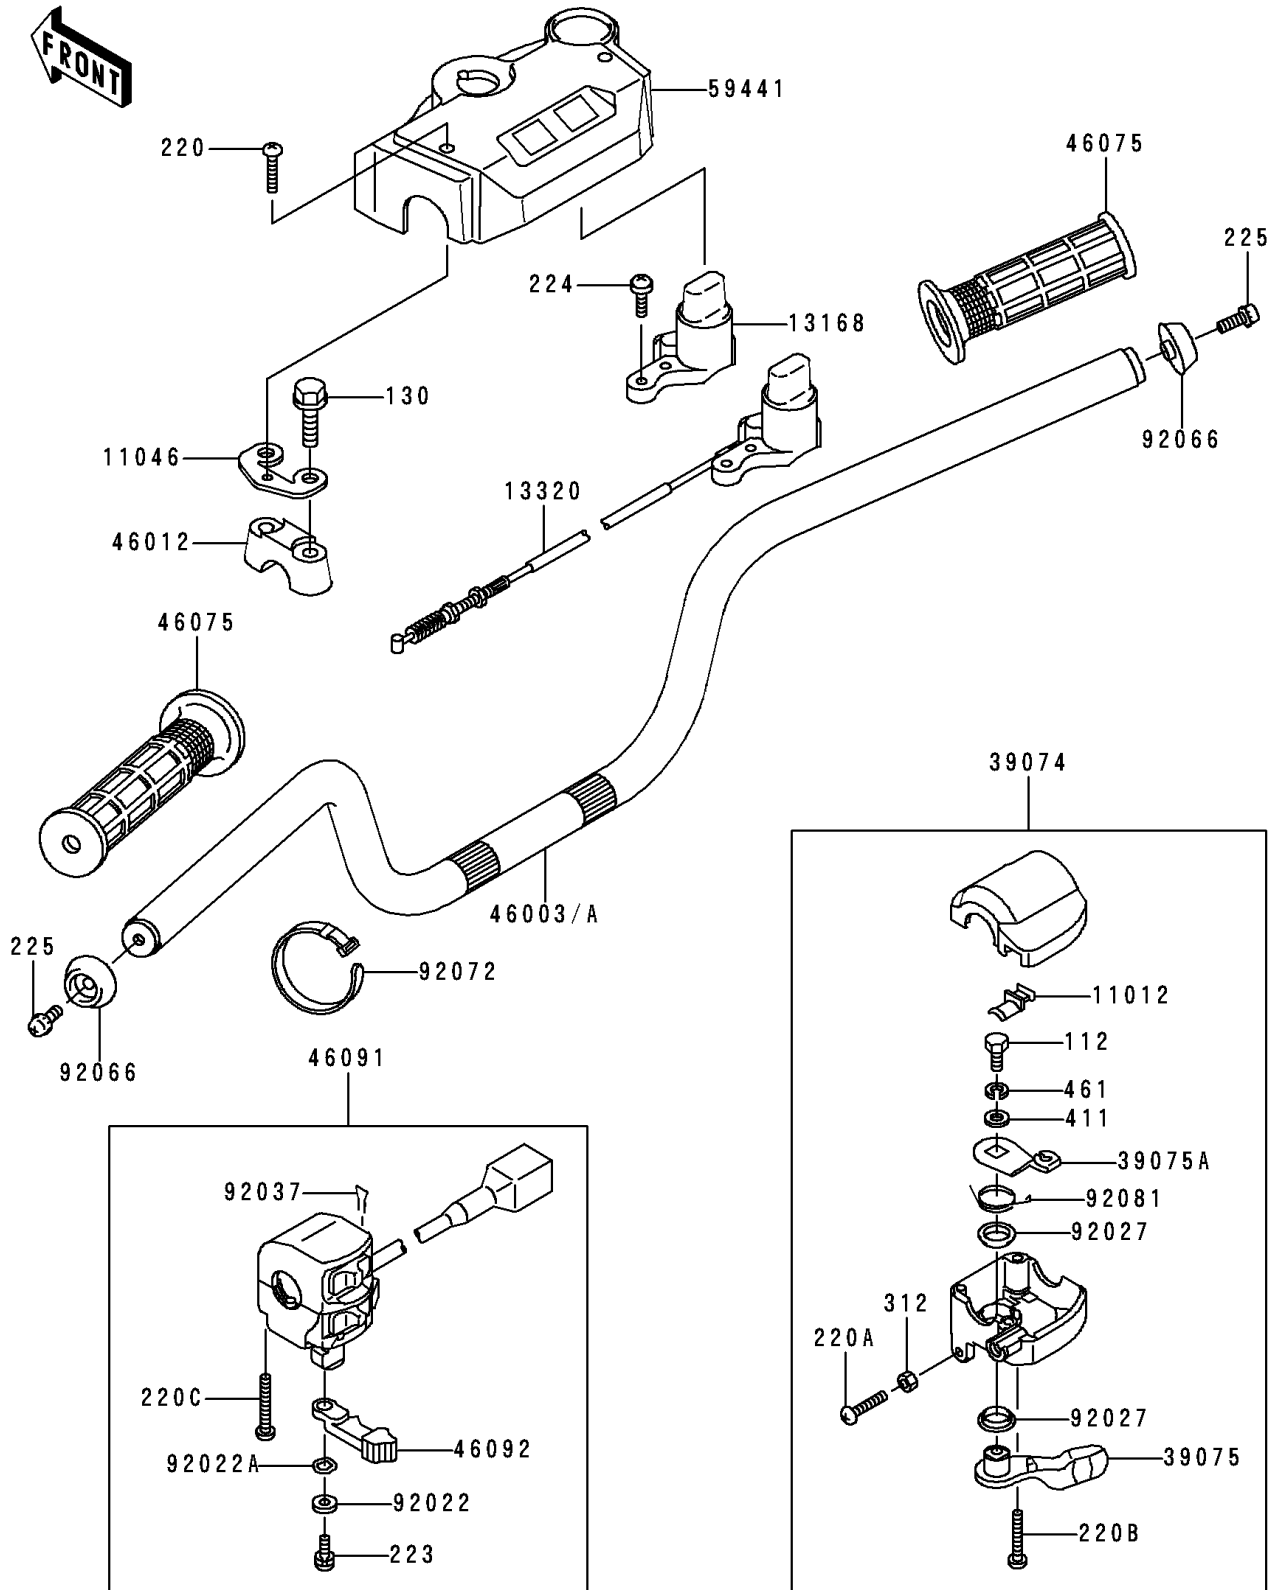

# 1991 Bayou 300 PARTS DIAGRAM

Handlebar

F2310

# 1991 Bayou 300 PARTS LIST

## Handlebar

ITEM NAME	PART NUMBER	QUANTITY
BOLT-UPSET (Ref # 112)	112D0614	1
BOLT-FLANGED,8X55 (Ref # 130)	130G0855	4
SCREW-PAN-CROS,4X20 (Ref # 220)	220C0420	2
SCREW-PAN-CROS (Ref # 220A)	220C0525	1
SCREW-PAN-CROS (Ref # 220B)	220C0530	2
SCREW-PAN-CROS (Ref # 220C)	220C0535	2
SCREW-PAN-WS-CROS (Ref # 223)	223C0512	1
SCREW-PAN-WP-CROS,5X20 (Ref # 224)	224B0520	2
SCREW-PAN-WSP-CROS,6X20 (Ref # 225)	225C0620	2
NUT-HEX (Ref # 312)	312C0500	1
WASHER-PLAIN,6MM (Ref # 411)	411E0600	1
WASHER-SPRING (Ref # 461)	461L0600	1
CAP (Ref # 11012)	11012-1425	1
BRACKET,HANDLE COVER (Ref # 11046)	11045-1925	2
LEVER-ASSY,REVERSE (Ref # 13320)	13320-1007	1
LEVER-ASSY-THROTTLE (Ref # 39074)	39074-1052	1
LEVER-THROTTLE (Ref # 39075)	39075-1053	1
LEVER-THROTTLE,ARM (Ref # 39075A)	39075-1054	1
HANDLE (Ref # 46003A)	46003-1292	1
HOLDER-HANDLE (Ref # 46012)	46012-1168	2
GRIP (Ref # 46075)	46075-1056	2
HOUSING-ASSY-CONTROL,LH (Ref # 46091)	46091-1462	1
LEVER-GRIP,CHOKE (Ref # 46092)	46092-1149	1
COVER-HANDLE (Ref # 59441)	59441-1077	1
WASHER,5MM (Ref # 92022)	92022-1837	1
WASHER,WAVE,5MM (Ref # 92022A)	92022-1838	1
COLLAR (Ref # 92027)	92027-1982	2
CLAMP,CLIP (Ref # 92037)	92037-1836	1
PLUG,HANDLE (Ref # 92066)	92066-1191	2

## Handlebar

ITEM NAME	PART NUMBER	QUANTITY
BAND,L=149 (Ref # 92072)	92072-031	1
SPRING (Ref # 92081)	92081-1685	1