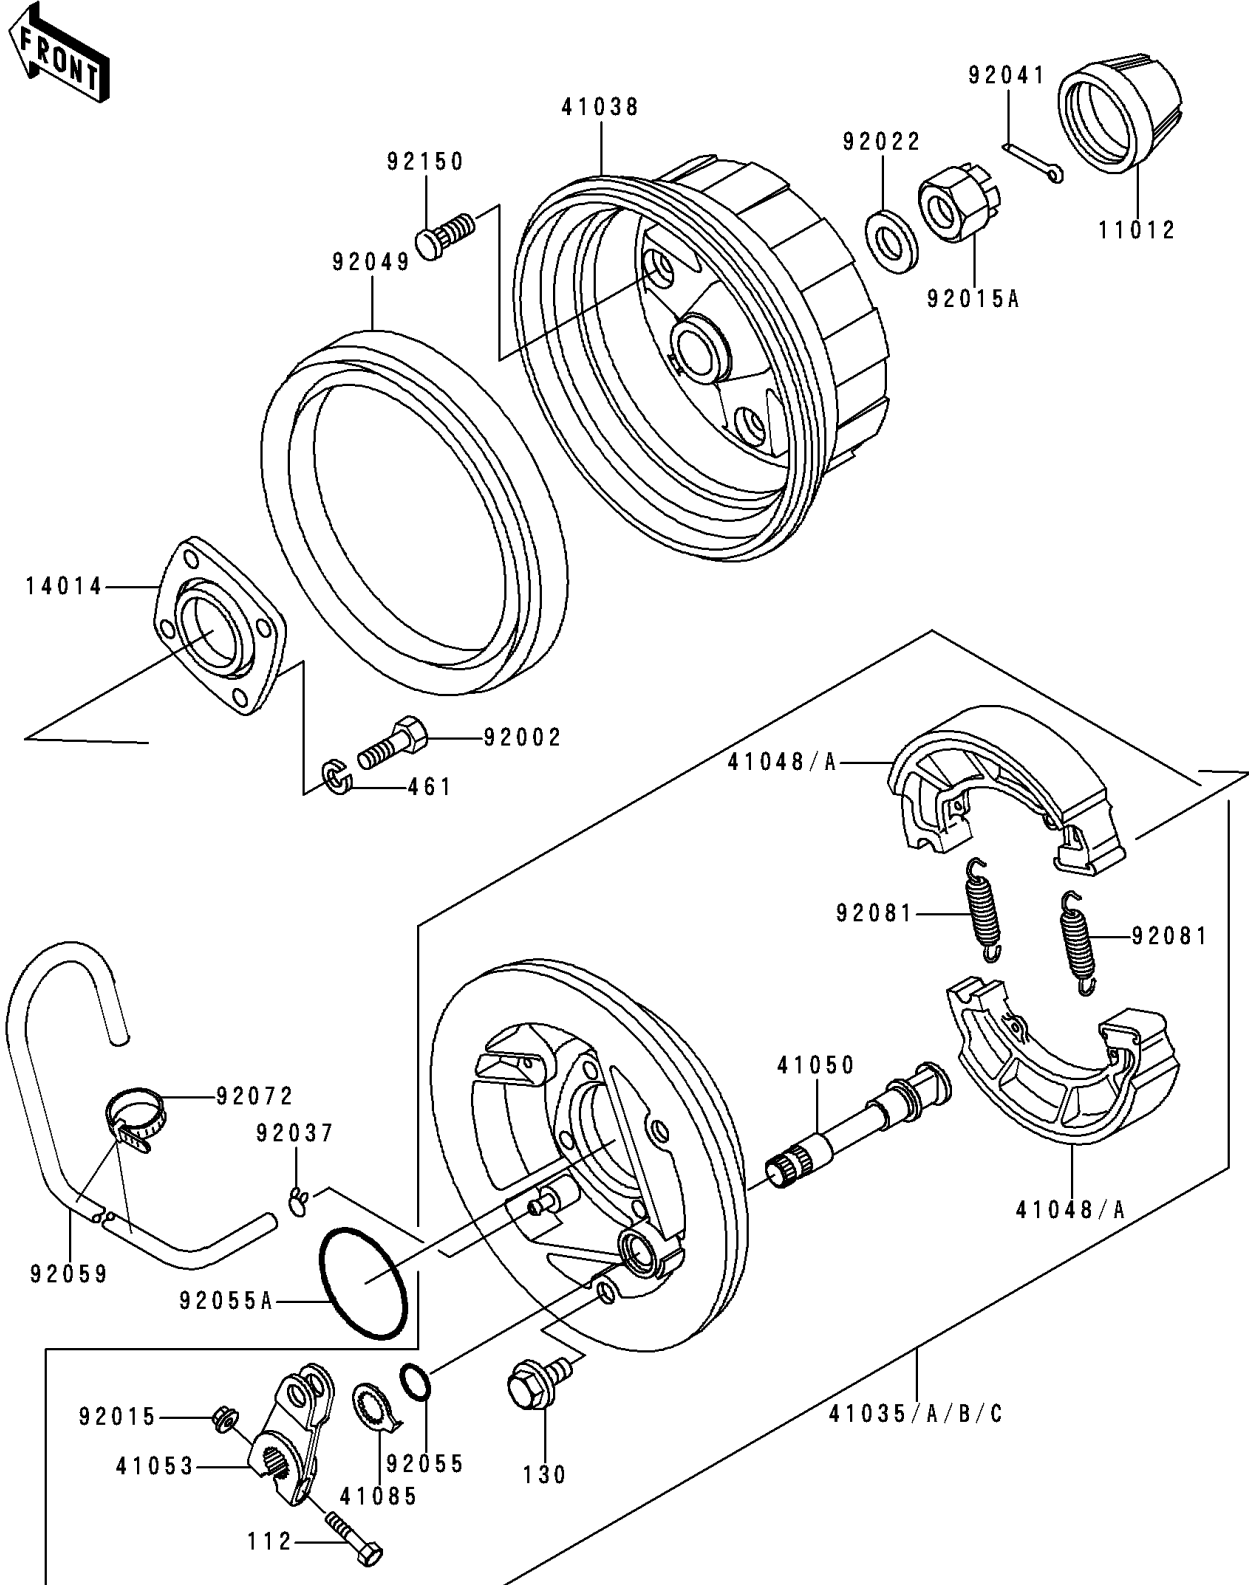

1991 Bayou 300 PARTS DIAGRAM

Rear Hub

F2240

1991 Bayou 300 PARTS LIST

Rear Hub

ITEM NAME	PART NUMBER	QUANTITY
BOLT-UPSET (Ref # 112)	112H0640	2
BOLT-FLANGED,10X16 (Ref # 130)	130B1016	2
WASHER-SPRING,10MM (Ref # 461)	461F1000	8
CAP,WHEEL (Ref # 11012)	11012-1519	2
PLATE-POSITION (Ref # 14014)	14014-1072	2
PANEL-ASSY-BRAKE,RR,RH (Ref # 41035B)	41035-1239	1
PANEL-ASSY-BRAKE,RR,LH (Ref # 41035C)	41035-1273	1
DRUM,RR (Ref # 41038)	41038-1201	2
SHOE-BRAKE (Ref # 41048A)	41048-1069	4
CAM-BRAKE (Ref # 41050)	41050-1074	2
LEVER-BRAKE CAM (Ref # 41053)	41053-1064	2
INDICATOR (Ref # 41085)	41085-1053	2
BOLT,10X30 (Ref # 92002)	92002-1918	8
NUT,6MM (Ref # 92015)	41072-007	2
NUT,CASTLE,18MM (Ref # 92015A)	42045-018	2
WASHER,18.3X34X4.5 (Ref # 92022)	92022-1658	2
CLAMP,TUBE (Ref # 92037)	92037-147	2
COTTER,4.0X35 (Ref # 92041)	92041-1053	2
SEAL-OIL (Ref # 92049)	92049-1242	2
RING-O,ID=16.4 (Ref # 92055)	92055-1376	2
RING-O (Ref # 92055A)	92055-3018	2
TUBE,4.7X9.5X1240 (Ref # 92059)	92059-1968	2
BAND,L=123 (Ref # 92072)	92072-030	5
SPRING,BRAKE SHOE (Ref # 92081)	42020-004	4
BOLT,10MM (Ref # 92150)	92150-1110	8