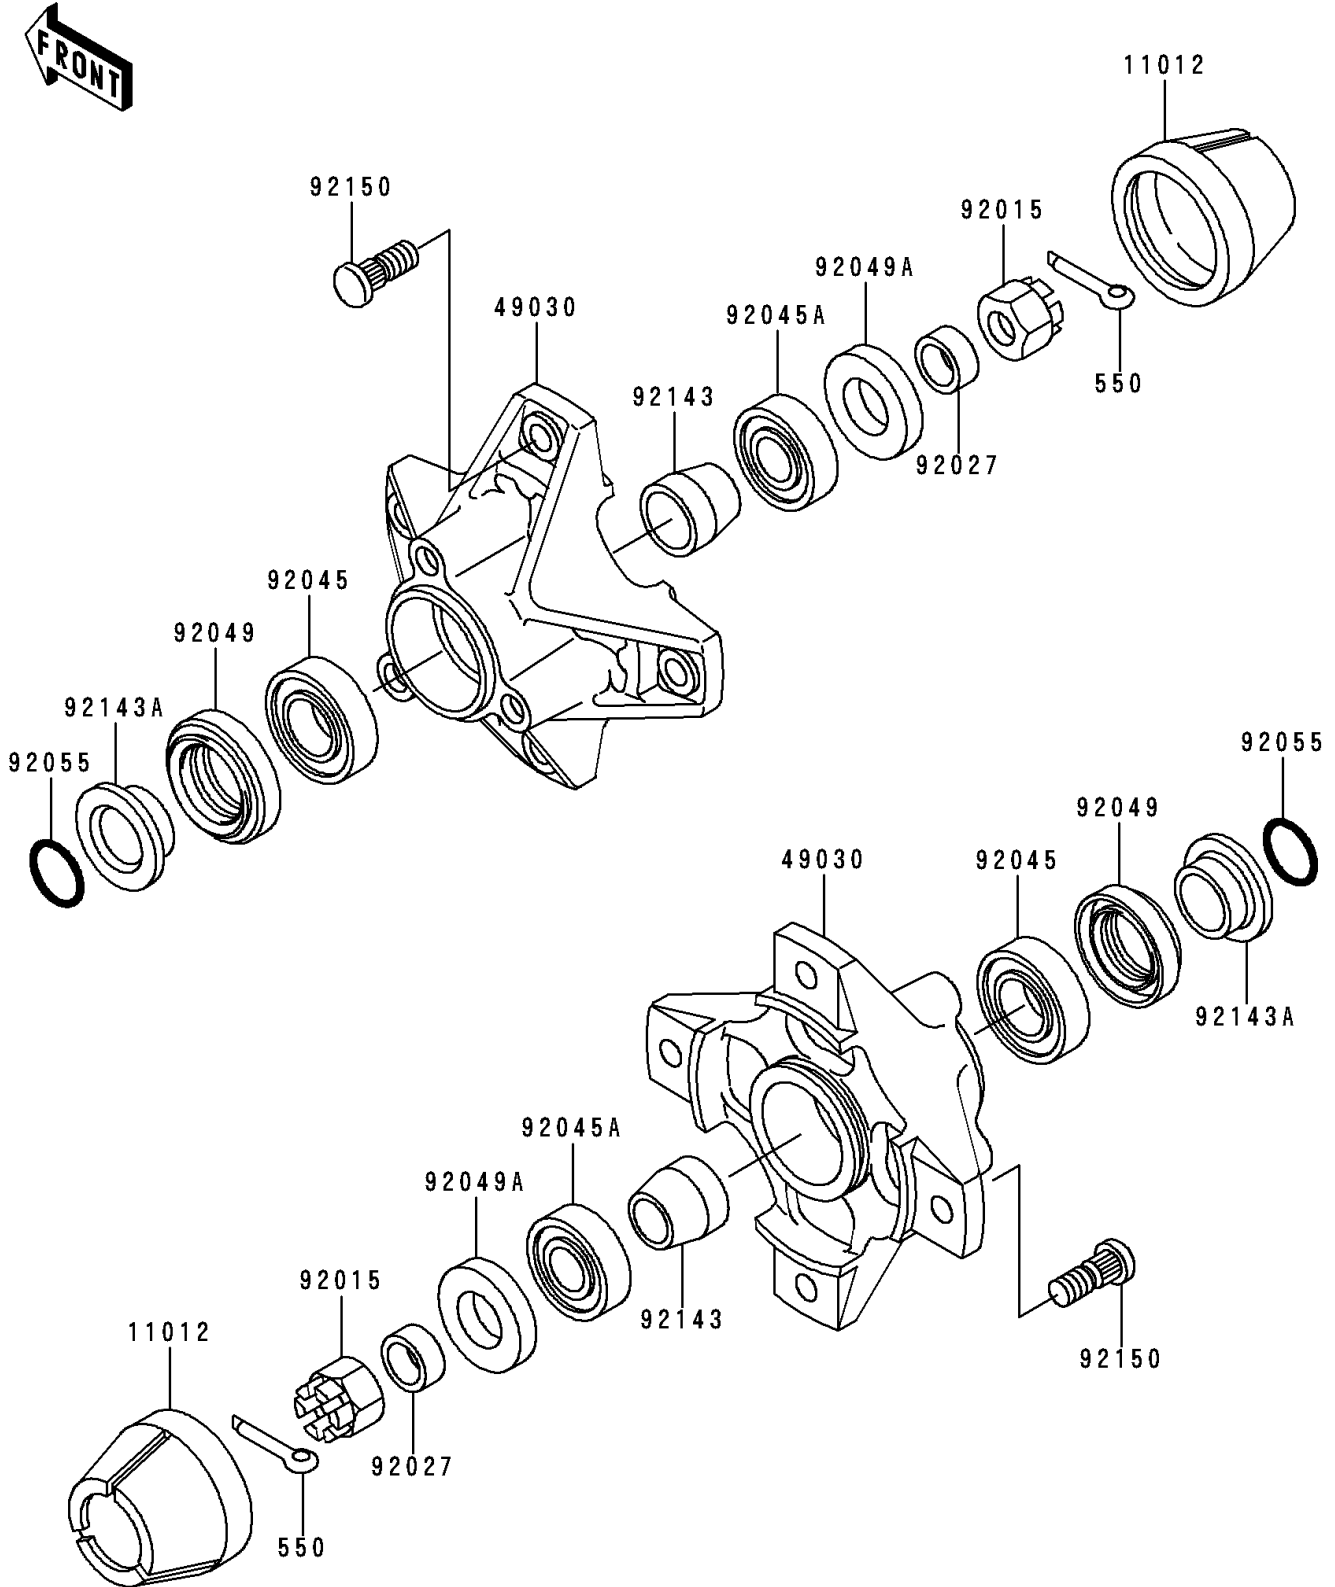

1991 Bayou 300 PARTS DIAGRAM

Front Hub

F2230

1991 Bayou 300 PARTS LIST

Front Hub

ITEM NAME	PART NUMBER	QUANTITY
PIN-COTTER,4.0X30 (Ref # 550)	550D4030	2
CAP,WHEEL (Ref # 11012)	11012-1519	2
HUB,FR (Ref # 49030)	49030-1088	2
NUT,CASTLE,16MM (Ref # 92015)	42045-014	2
COLLAR,16.0X22X9.5 (Ref # 92027)	92027-1815	2
BEARING-BALL,60/222RS (Ref # 92045)	92045-1170	2
BEARING-BALL,6203DDU2 AV2S (Ref # 92045A)	92045-1228	2
SEAL-OIL,SDD4 28 44 8 (Ref # 92049)	92049-1260	2
SEAL-OIL (Ref # 92049A)	92049-1318	2
RING-O,21.5MM (Ref # 92055)	92055-1293	2
COLLAR,L=25 (Ref # 92143)	92143-1007	2
COLLAR,L=14.1 (Ref # 92143A)	92143-1008	2
BOLT (Ref # 92150)	92150-1289	8