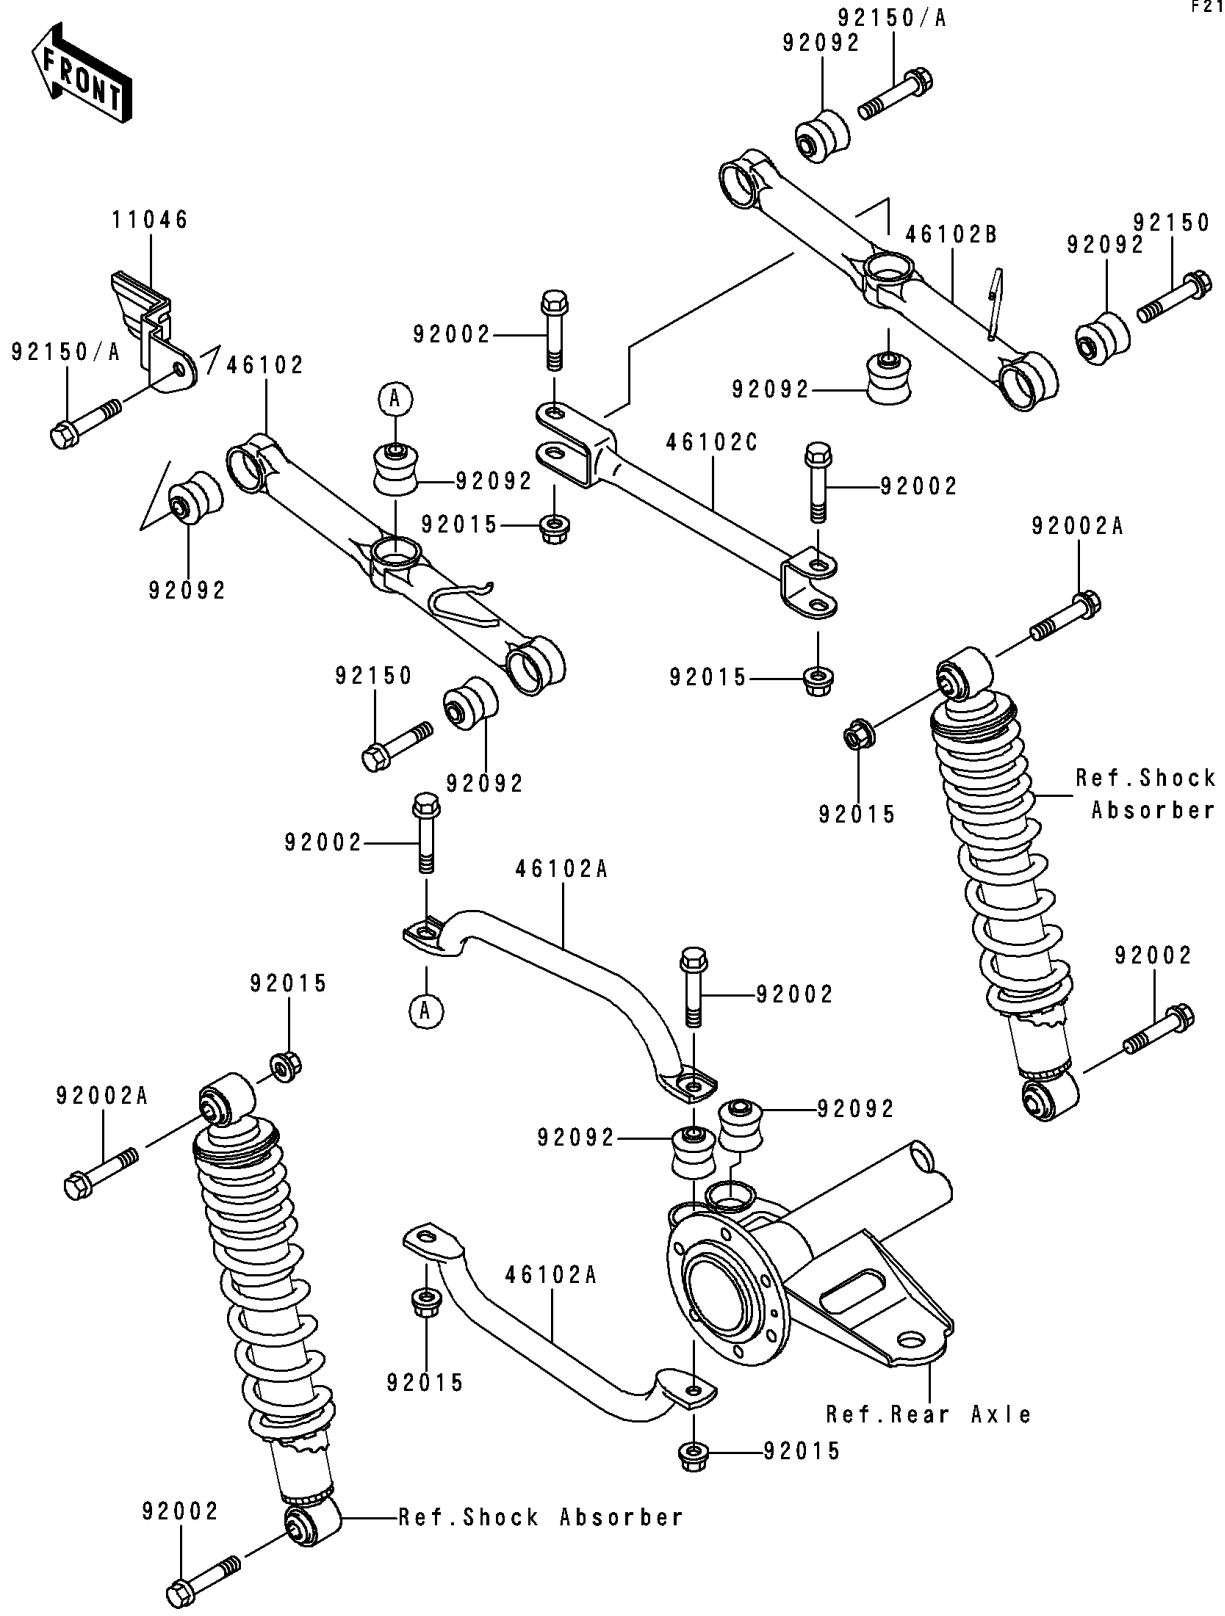

# 1991 Bayou 300 PARTS DIAGRAM

Rear Suspension

F2153

# 1991 Bayou 300 PARTS LIST

## Rear Suspension

ITEM NAME	PART NUMBER	QUANTITY
BRACKET,FLAP GUARD (Ref # 11046)	11045-1946	1
ROD,SUSPENSION,RR,LH,OUTSIDE (Ref # 46102)	46102-1223	1
ROD,SUSPENSION,RR,LH,INSIDE (Ref # 46102A)	46102-1224	2
ROD,SUSPENSION,RR,RH,OUTSIDE (Ref # 46102B)	46102-1225	1
ROD,SUSPENSION,RR,RH,INSIDE (Ref # 46102C)	46102-1226	1
BOLT,FLANGED,10X53.5 (Ref # 92002)	92002-1529	6
BOLT,FLANGED,10X49 (Ref # 92002A)	92002-1562	2
NUT,LOCK,10MM (Ref # 92015)	92015-1597	6
BUSHING-RUBBER (Ref # 92092)	92092-1064	8
BOLT,FLANGED,10X49 (Ref # 92150)	92150-1048	2
BOLT,FLANGED,10X52 (Ref # 92150A)	92150-1070	2