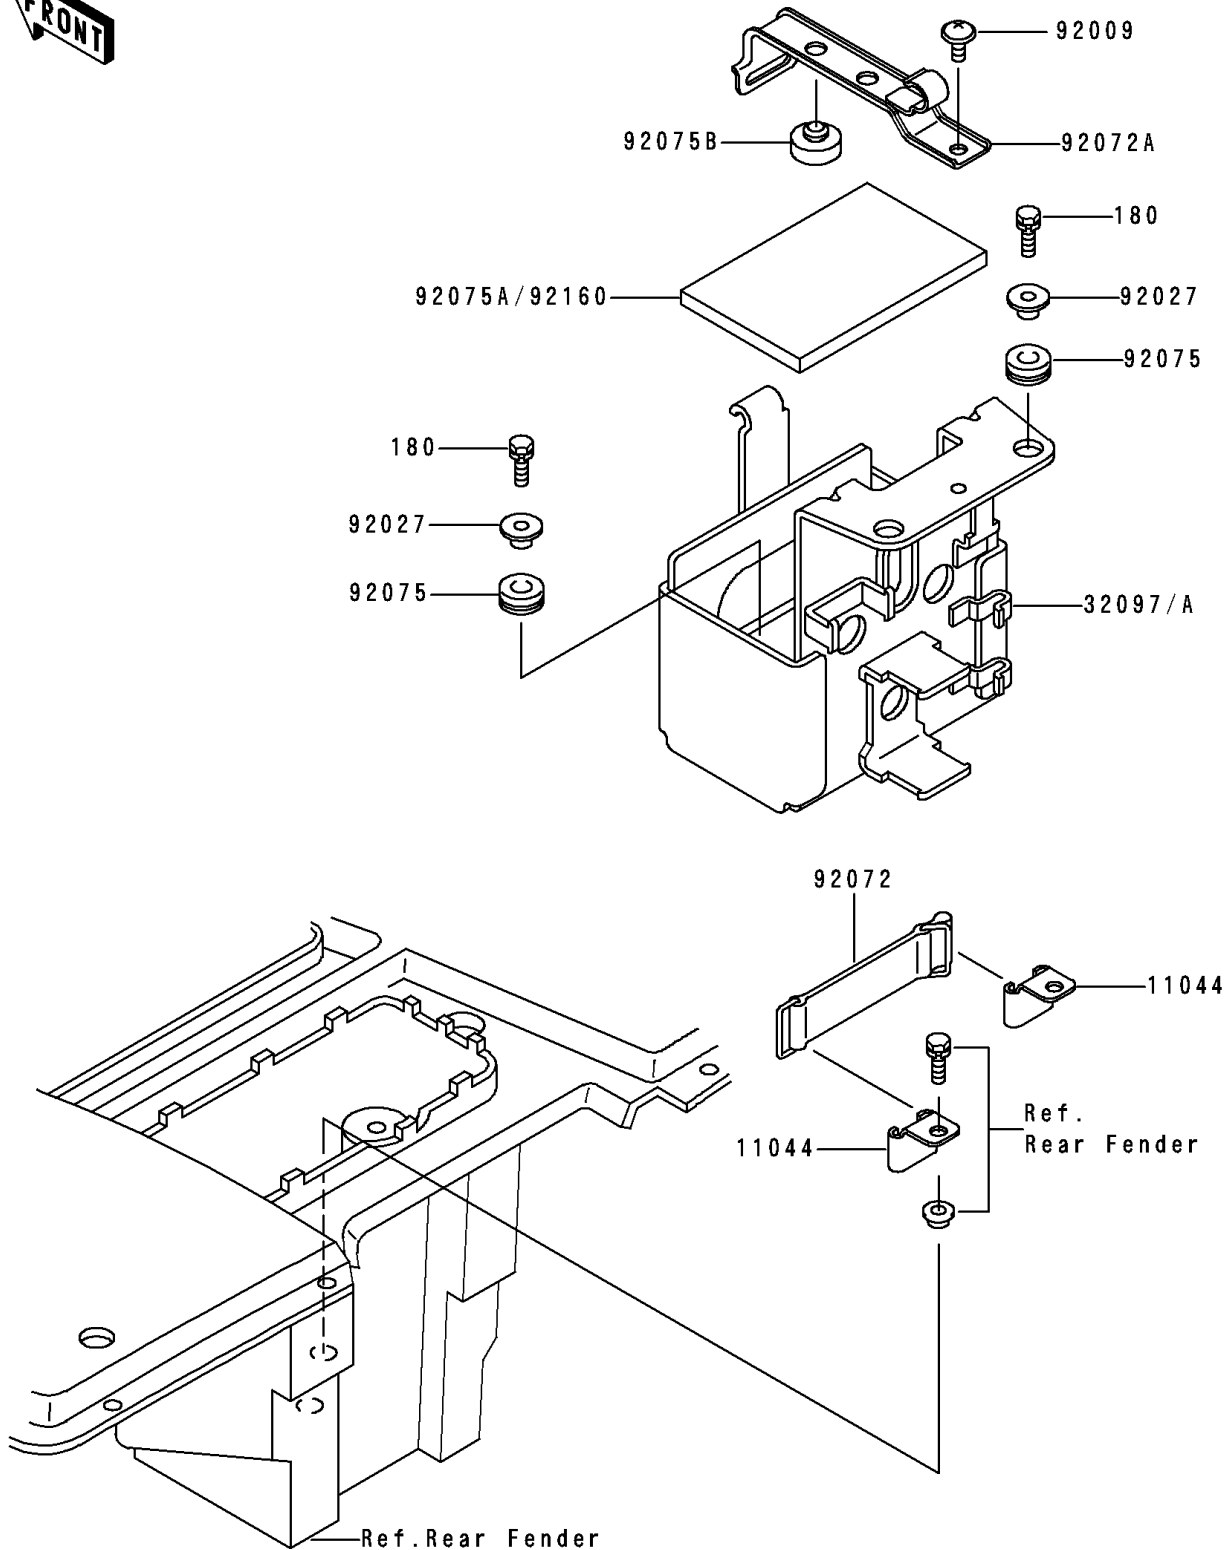

# 1991 Bayou 300 PARTS DIAGRAM

Battery Case

F2132

# 1991 Bayou 300 PARTS LIST

## Battery Case

ITEM NAME	PART NUMBER	QUANTITY
BOLT-UPSET-WS (Ref # 180)	180D0620	4
BRACKET,TOOL (Ref # 11044)	11044-1535	2
CASE-BATTERY (Ref # 32097A)	32097-1133	1
SCREW,6X14 (Ref # 92009)	92009-1288	1
COLLAR,L=9.6 (Ref # 92027)	92027-1045	4
BAND (Ref # 92072)	92072-1044	1
BAND,BATTERY (Ref # 92072A)	92072-1230	1
DAMPER,FAN (Ref # 92075)	92075-1167	4
DAMPER (Ref # 92075B)	92075-281	2
DAMPER,BATTERY (Ref # 92160)	92160-1100	1