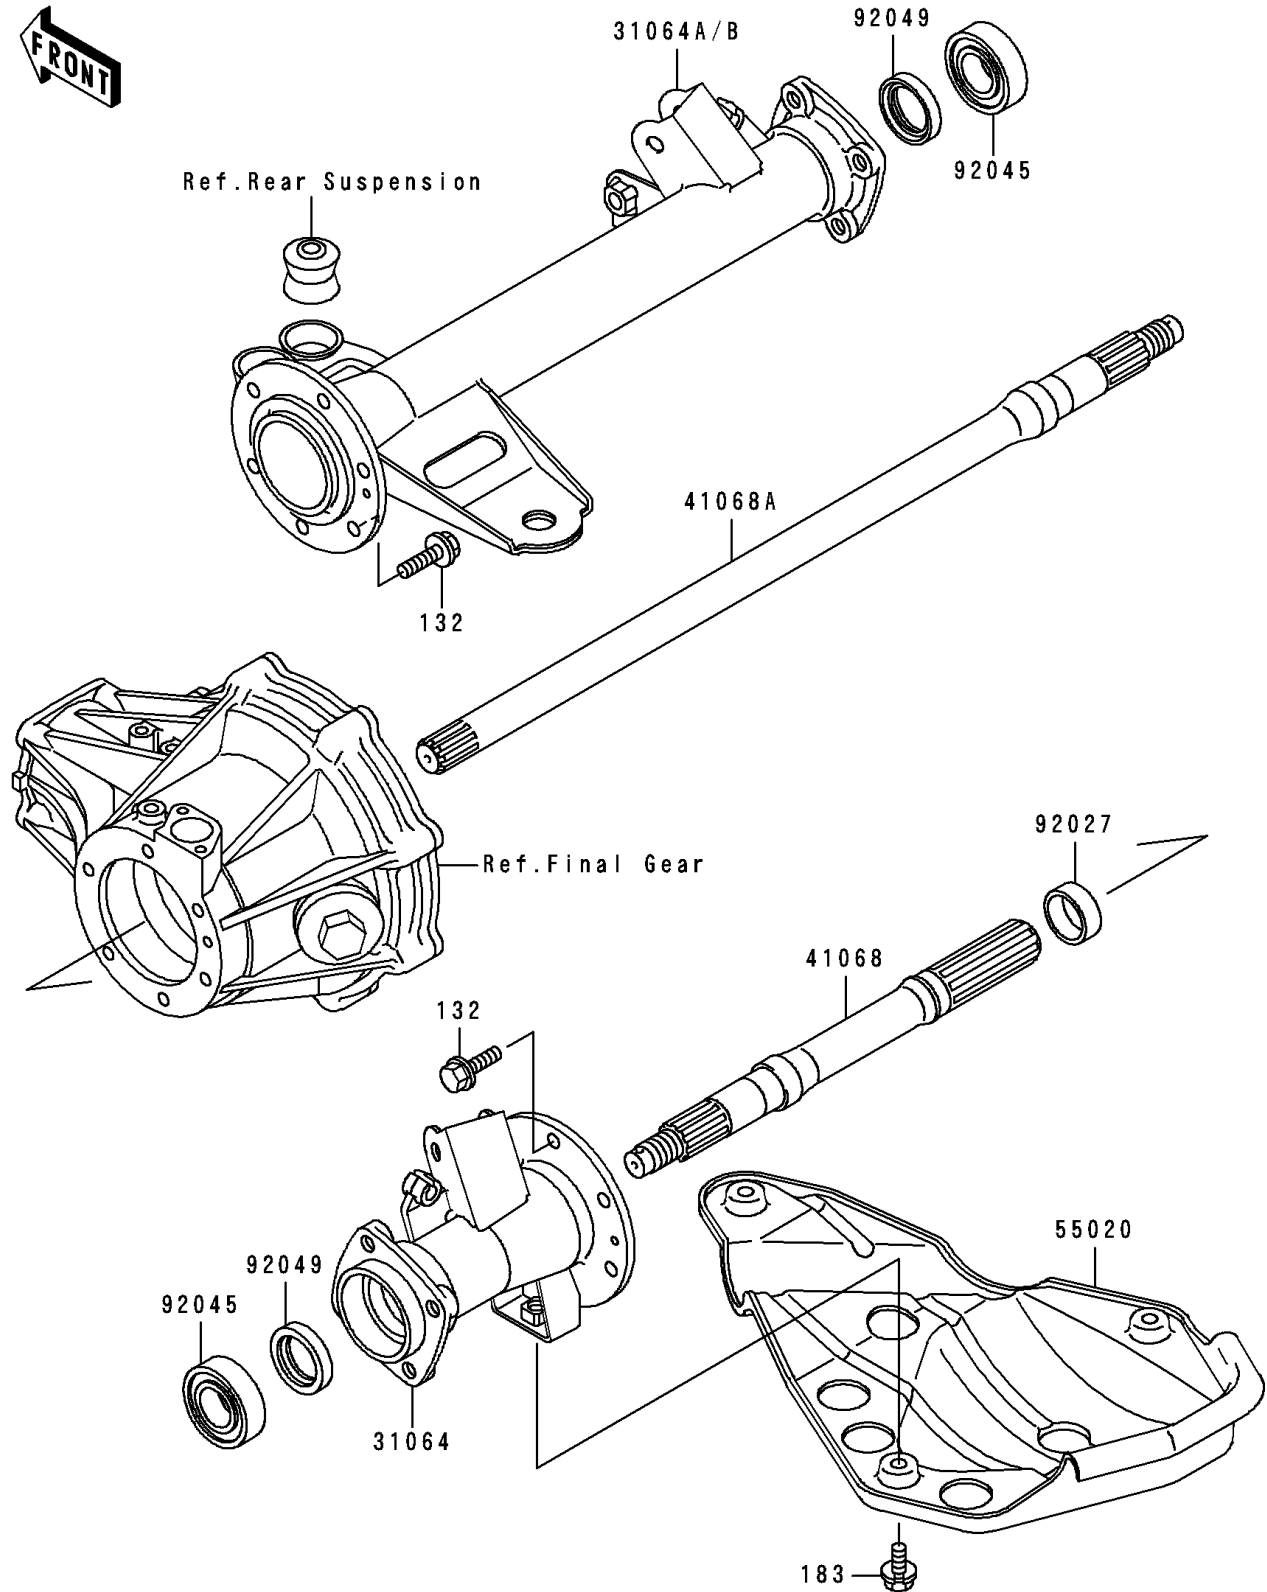

1991 Bayou 300 PARTS DIAGRAM

Rear Axle

E3133

1991 Bayou 300 PARTS LIST

Rear Axle

ITEM NAME	PART NUMBER	QUANTITY
BOLT-FLANGED-SMALL (Ref # 132)	132J0825	12
BOLT-UPSET-WS-SMALL (Ref # 183)	183H0814	3
PIPE-COMP,LH (Ref # 31064)	31064-1091	1
PIPE-COMP,RH (Ref # 31064B)	31064-1101	1
AXLE,LH (Ref # 41068)	41068-1247	1
AXLE,RH (Ref # 41068A)	41068-1248	1
GUARD,DIFFERENTIAL CASE (Ref # 55020)	55020-1203	1
COLLAR,23X30X12 (Ref # 92027)	92027-1892	1
BEARING-BALL,6205DDU (Ref # 92045)	92045-1229	2
SEAL-OIL,SO30428 (Ref # 92049)	92049-1236	2