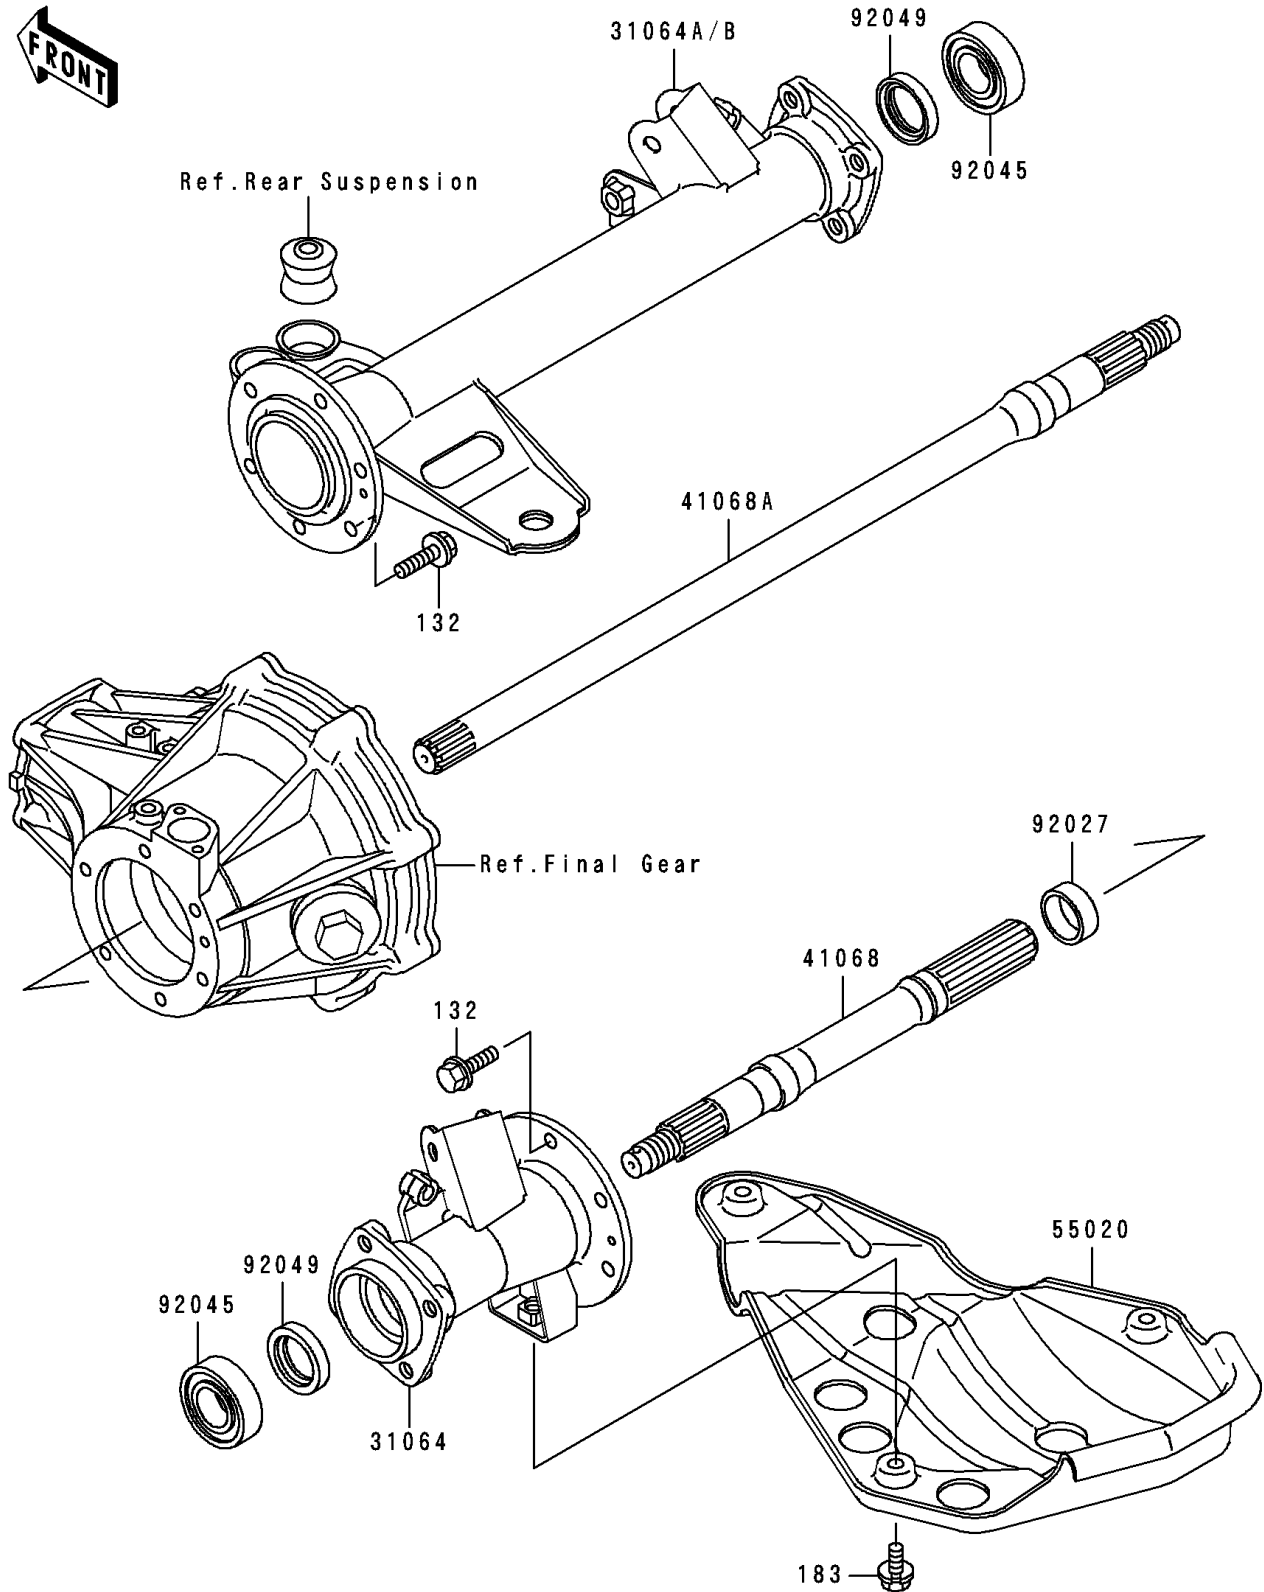

1991 Bayou 300 PARTS DIAGRAM

Rear Axle

E3133

1991 Bayou 300 PARTS LIST

Rear Axle

ITEM NAME	PART NUMBER	QUANTITY
BOLT-FLANGED-SMALL (Ref # 132)	132J0825	12
BOLT-UPSET-WS-SMALL (Ref # 183)	183H0814	3
PIPE-COMP,LH (Ref # 31064)	31064-1091	1
PIPE-COMP,RH (Ref # 31064B)	31064-1101	1
AXLE,LH (Ref # 41068)	41068-1247	1
AXLE,RH (Ref # 41068A)	41068-1248	1
GUARD,DIFFERENTIAL CASE (Ref # 55020)	55020-1203	1
COLLAR,23X30X12 (Ref # 92027)	92027-1892	1
BEARING-BALL,6205DDU (Ref # 92045)	92045-1229	2
SEAL-OIL,SO30428 (Ref # 92049)	92049-1236	2