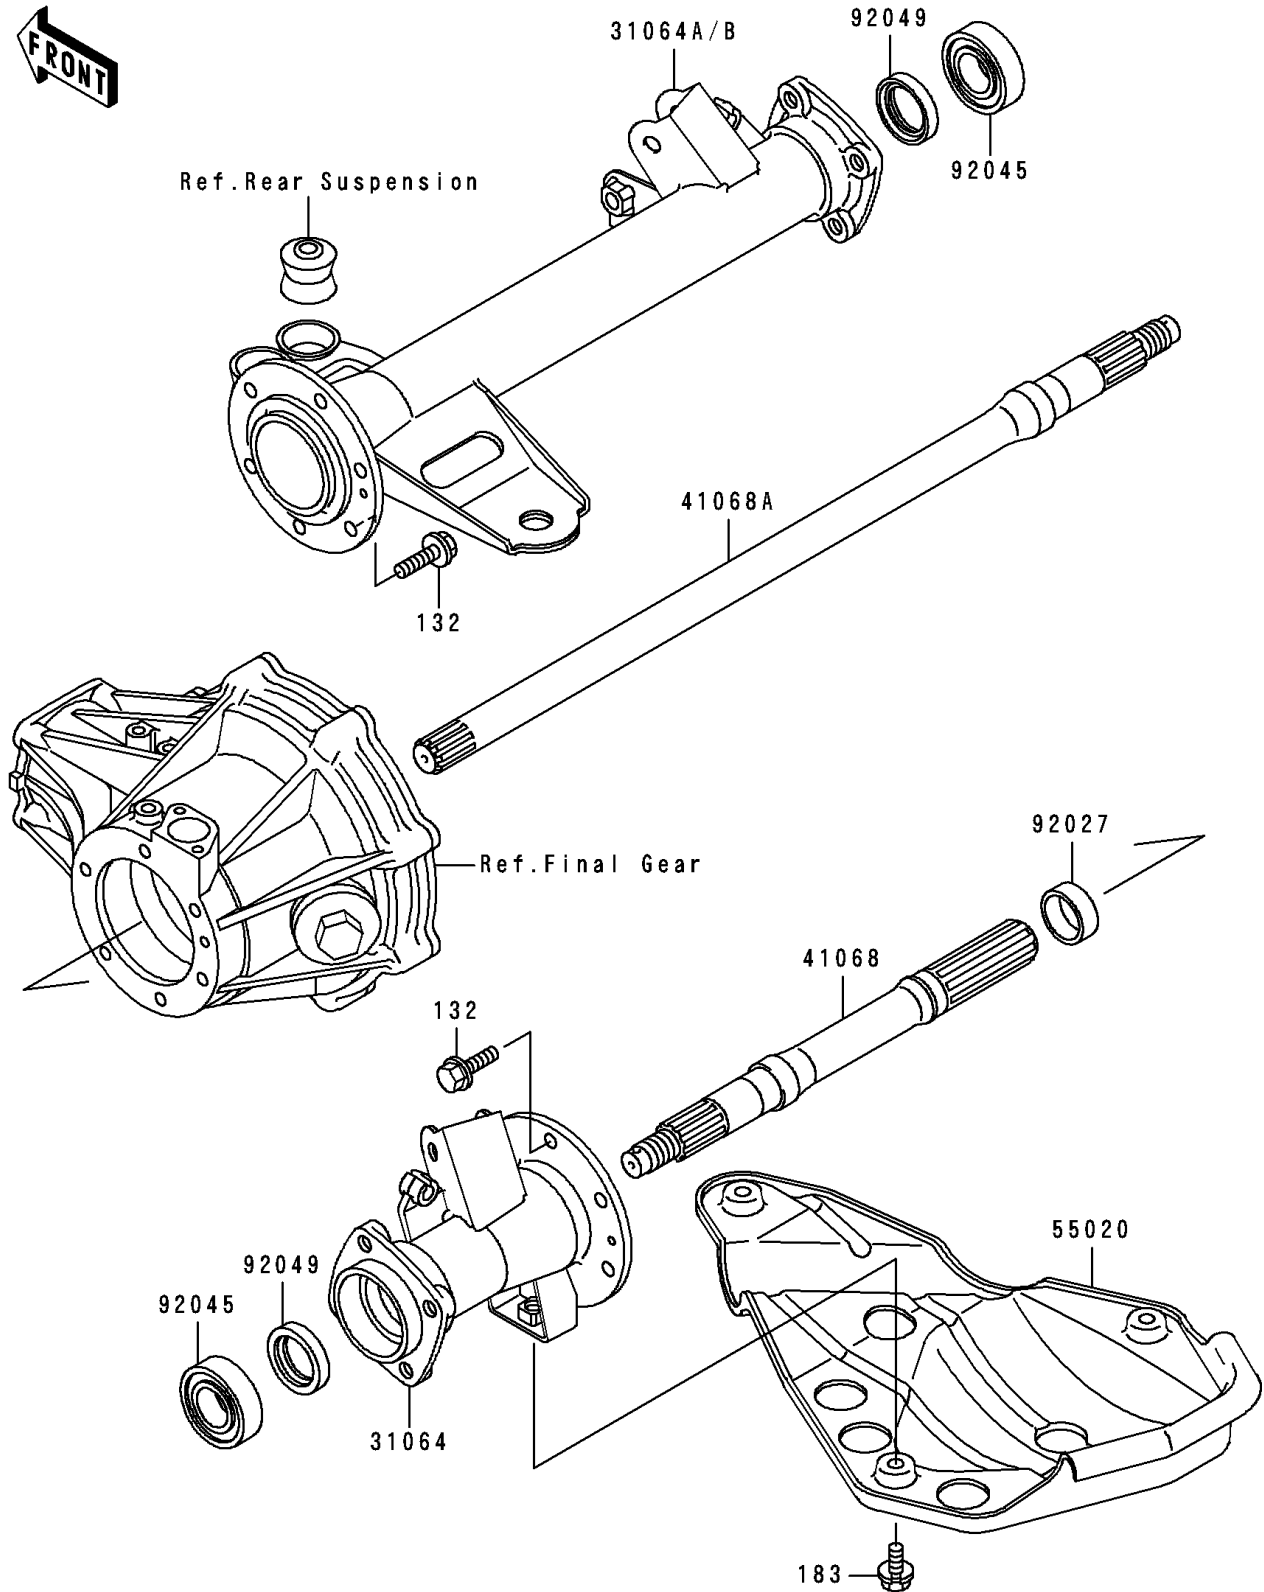

1989 Bayou 300 PARTS DIAGRAM

Rear Axle

E3133

1989 Bayou 300 PARTS LIST

Rear Axle

ITEM NAME	PART NUMBER	QUANTITY
BOLT-FLANGED-SMALL (Ref # 132)	132J0825	12
BOLT-UPSET-WS-SMALL (Ref # 183)	183H0814	3
PIPE-COMP,LH (Ref # 31064)	31064-1091	1
PIPE-COMP,RH (Ref # 31064B)	31064-1101	1
AXLE,LH (Ref # 41068)	41068-1247	1
AXLE,RH (Ref # 41068A)	41068-1248	1
GUARD,DIFFERENTIAL CASE (Ref # 55020)	55020-1203	1
COLLAR,23X30X12 (Ref # 92027)	92027-1892	1
BEARING-BALL,6205DDU (Ref # 92045)	92045-1229	2
SEAL-OIL,SO30428 (Ref # 92049)	92049-1236	2