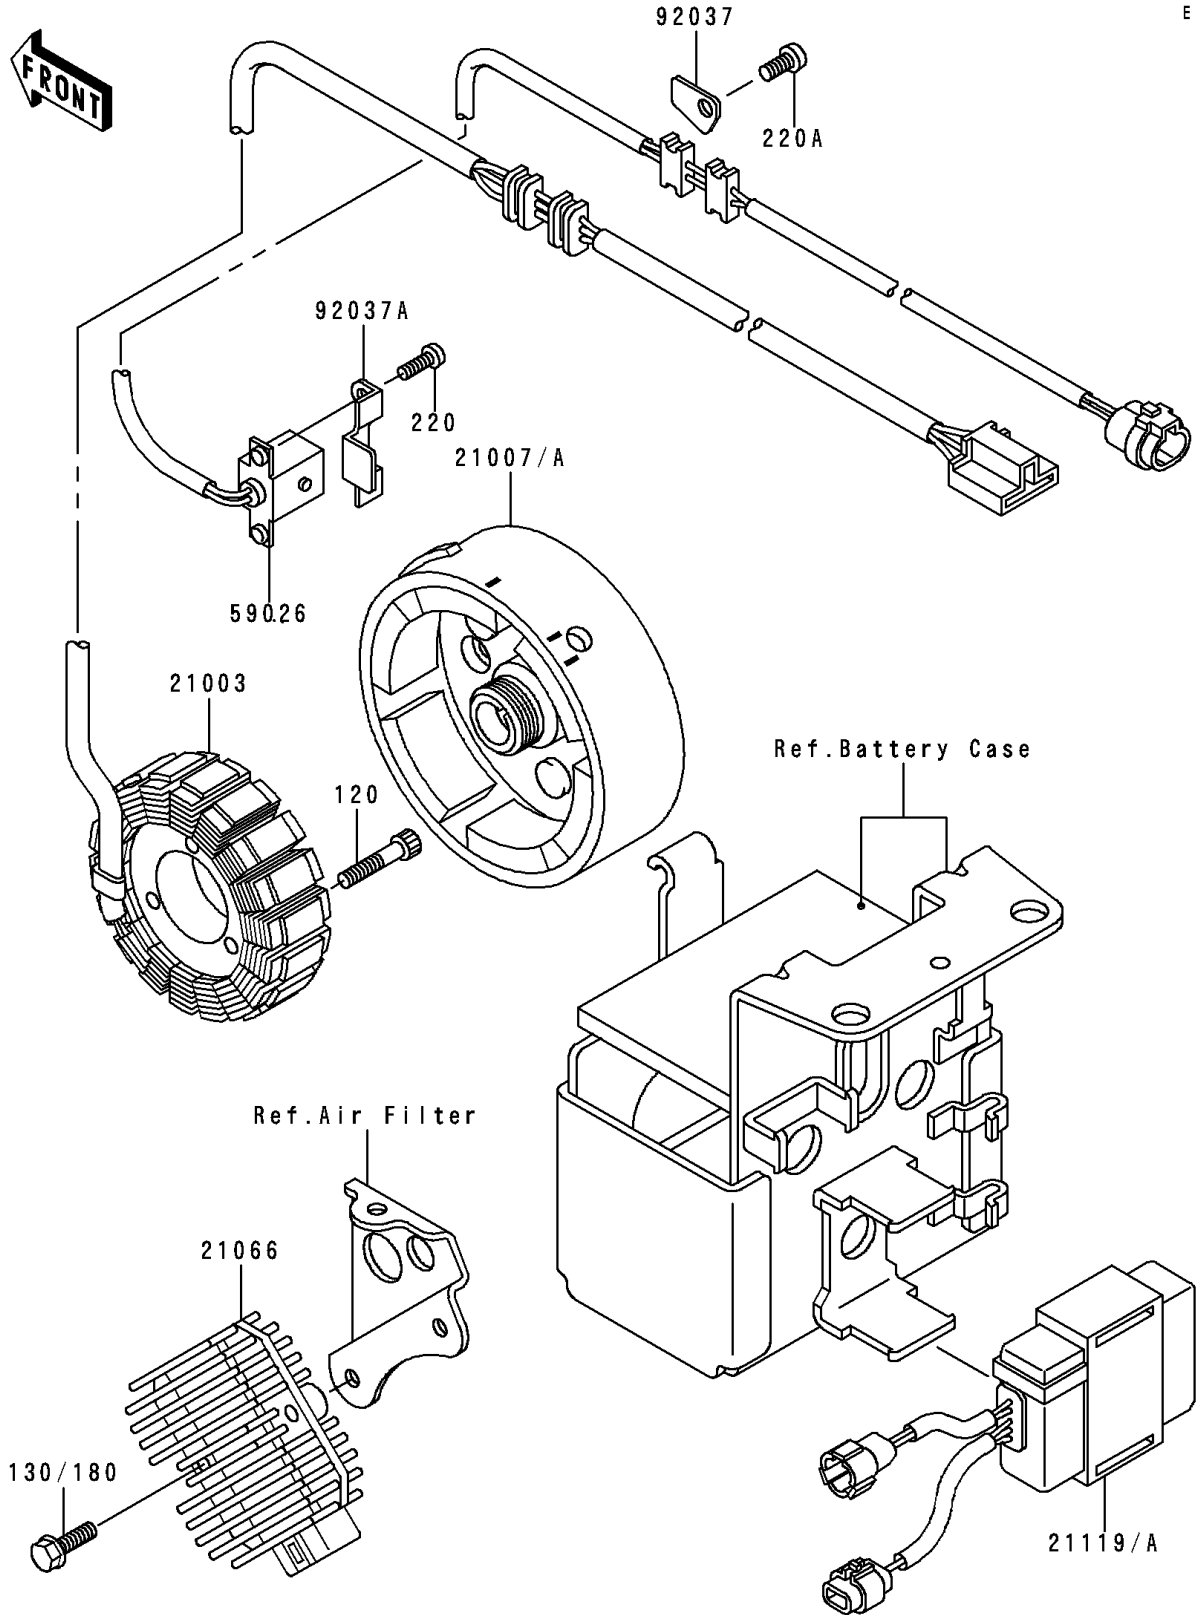

1991 Bayou 300 PARTS DIAGRAM

Generator

E1810

1991 Bayou 300 PARTS LIST

Generator

| ITEM NAME | PART NUMBER | QUANTITY |
|------------------------------------|-------------|----------|
| BOLT-SOCKET,6X30 (Ref # 120) | 120P0630 | 3 |
| BOLT-UPSET-WS (Ref # 180) | 180D0620 | 2 |
| SCREW-PAN-CROS (Ref # 220) | 220B0514 | 2 |
| SCREW-PAN-CROS,6X12 (Ref # 220A) | 220B0612 | 1 |
| STATOR (Ref # 21003) | 21003-1173 | 1 |
| ROTOR (Ref # 21007A) | 21007-1179 | 1 |
| REGULATOR-VOLTAGE (Ref # 21066) | 21066-1055 | 1 |
| IGNITER (Ref # 21119A) | 21119-1302 | 1 |
| COIL-PULSING (Ref # 59026) | 59026-1092 | 1 |
| CLAMP,WIRING HARNESS (Ref # 92037) | 92037-1656 | 1 |
| CLAMP (Ref # 92037A) | 92037-1987 | 1 |