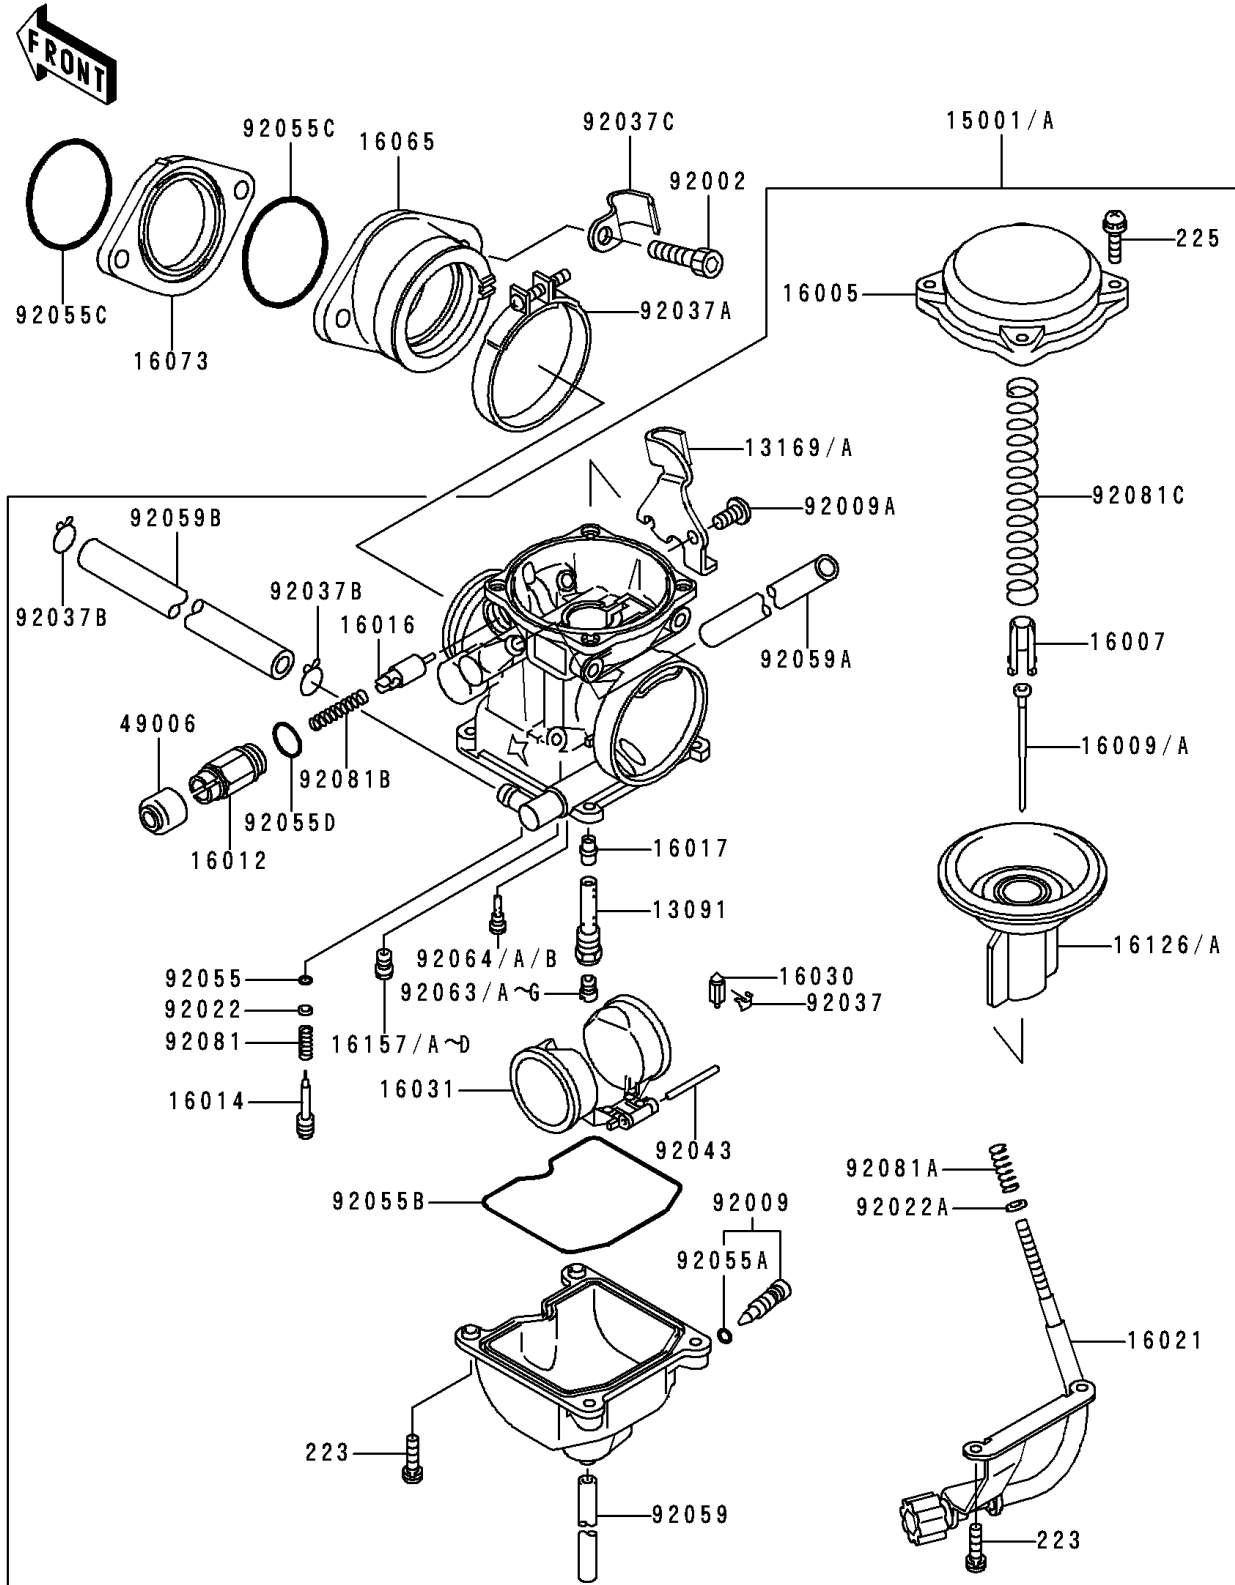

1991 Bayou 300 PARTS DIAGRAM

Carburetor

E1611

1991 Bayou 300 PARTS LIST

Carburetor

ITEM NAME	PART NUMBER	QUANTITY
HOLDER,NEEDLE JET (Ref # 13091)	13091-1259	1
PLATE,THROTTLE CABLE (Ref # 13169A)	13169-1197	1
CARBURETOR-ASSY (Ref # 15001A)	15001-1660	1
TOP-CHAMBER,MIXING (Ref # 16005)	16005-1056	1
SEAT-SPRING,THROTTLE VALVE (Ref # 16007)	16007-1120	1
NEEDLE-JET,N36X (Ref # 16009A)	16009-1516	1
CAP-STARTER PLUNGER (Ref # 16012)	16012-1055	1
SCREW-PILOT AIR (Ref # 16014)	16014-1054	1
PLUNGER,STARTER (Ref # 16016)	16016-1065	1
JET-NEEDLE,#6 (Ref # 16017)	16017-1270	1
SCREW-THROTTLE STOP (Ref # 16021)	16021-1115	1
VALVE-FLOAT (Ref # 16030)	16030-1007	1
FLOAT (Ref # 16031)	16031-1056	1
HOLDER-CARBURETOR (Ref # 16065)	16065-1177	1
INSULATOR (Ref # 16073)	16073-1074	1
VALVE,VACUUM (Ref # 16126A)	16126-1199	1
JET-STARTER,#58 (Ref # 16157A)	16157-1057	1
JET-STARTER,#60 (Ref # 16157C)	16157-1058	1
JET-STARTER,#62 (Ref # 16157D)	16157-1059	1
BOOT,STARTER PLUNGER (Ref # 49006)	49006-1165	1
BOLT,SOCKET,6X25 (Ref # 92002)	92002-1093	2
SCREW,DRAIN (Ref # 92009)	92009-1095	1
SCREW,5X10 (Ref # 92009A)	92009-1365	1
WASHER,PLAIN (Ref # 92022)	92022-1003	1
WASHER,PLAIN,STOP SPRING (Ref # 92022A)	92022-1480	1
CLAMP,FLOAT VALVE (Ref # 92037)	16044-007	1
CLAMP (Ref # 92037A)	92037-1326	1
CLAMP,TUBE (Ref # 92037B)	92037-1531	2
CLAMP,TUBE (Ref # 92037C)	92037-1871	1