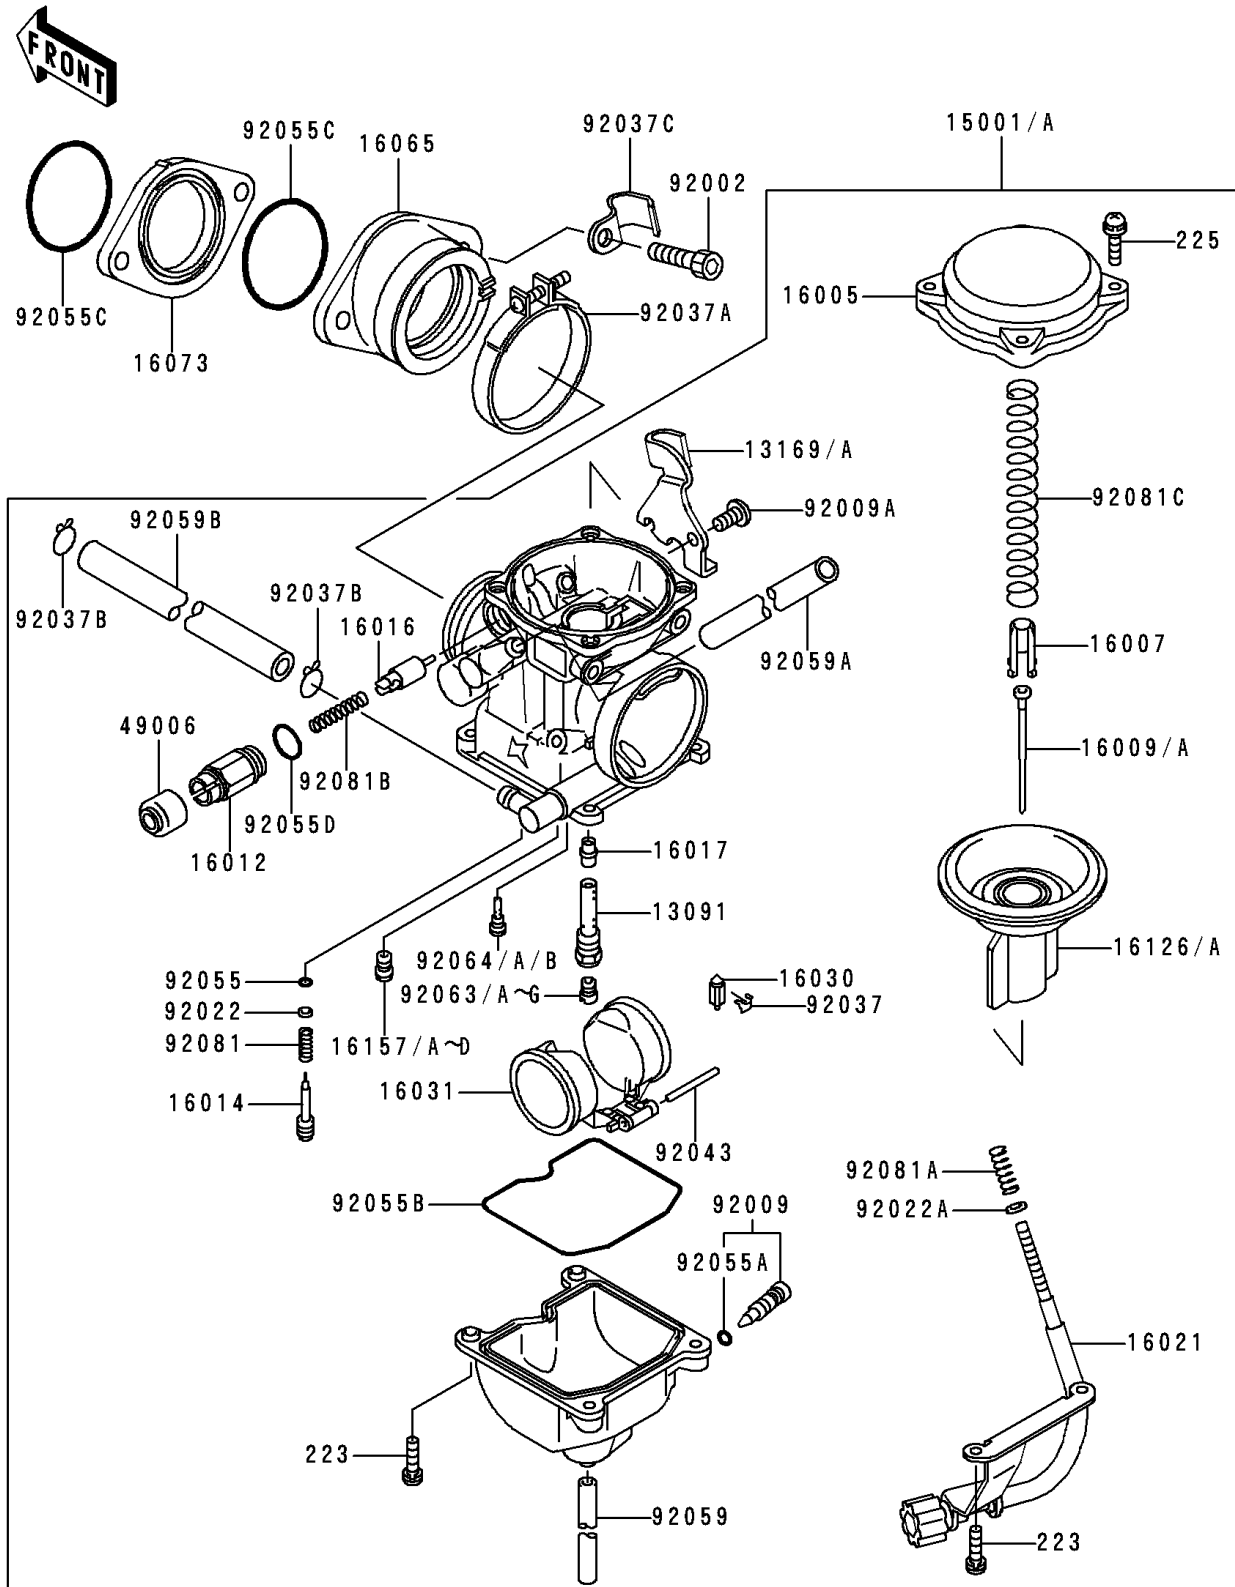

1991 Bayou 300 PARTS DIAGRAM

Carburetor

E1611

1991 Bayou 300 PARTS LIST

Carburetor

ITEM NAME	PART NUMBER	QUANTITY
HOLDER,NEEDLE JET (Ref # 13091)	13091-1259	1
PLATE,THROTTLE CABLE (Ref # 13169A)	13169-1197	1
CARBURETOR-ASSY (Ref # 15001A)	15001-1660	1
TOP-CHAMBER,MIXING (Ref # 16005)	16005-1056	1
SEAT-SPRING,THROTTLE VALVE (Ref # 16007)	16007-1120	1
NEEDLE-JET,N36X (Ref # 16009A)	16009-1516	1
CAP-STARTER PLUNGER (Ref # 16012)	16012-1055	1
SCREW-PILOT AIR (Ref # 16014)	16014-1054	1
PLUNGER,STARTER (Ref # 16016)	16016-1065	1
JET-NEEDLE,#6 (Ref # 16017)	16017-1270	1
SCREW-THROTTLE STOP (Ref # 16021)	16021-1115	1
VALVE-FLOAT (Ref # 16030)	16030-1007	1
FLOAT (Ref # 16031)	16031-1056	1
HOLDER-CARBURETOR (Ref # 16065)	16065-1177	1
INSULATOR (Ref # 16073)	16073-1074	1
VALVE,VACUUM (Ref # 16126A)	16126-1199	1
JET-STARTER,#58 (Ref # 16157A)	16157-1057	1
JET-STARTER,#60 (Ref # 16157C)	16157-1058	1
JET-STARTER,#62 (Ref # 16157D)	16157-1059	1
BOOT,STARTER PLUNGER (Ref # 49006)	49006-1165	1
BOLT,SOCKET,6X25 (Ref # 92002)	92002-1093	2
SCREW,DRAIN (Ref # 92009)	92009-1095	1
SCREW,5X10 (Ref # 92009A)	92009-1365	1
WASHER,PLAIN (Ref # 92022)	92022-1003	1
WASHER,PLAIN,STOP SPRING (Ref # 92022A)	92022-1480	1
CLAMP,FLOAT VALVE (Ref # 92037)	16044-007	1
CLAMP (Ref # 92037A)	92037-1326	1
CLAMP,TUBE (Ref # 92037B)	92037-1531	2
CLAMP,TUBE (Ref # 92037C)	92037-1871	1