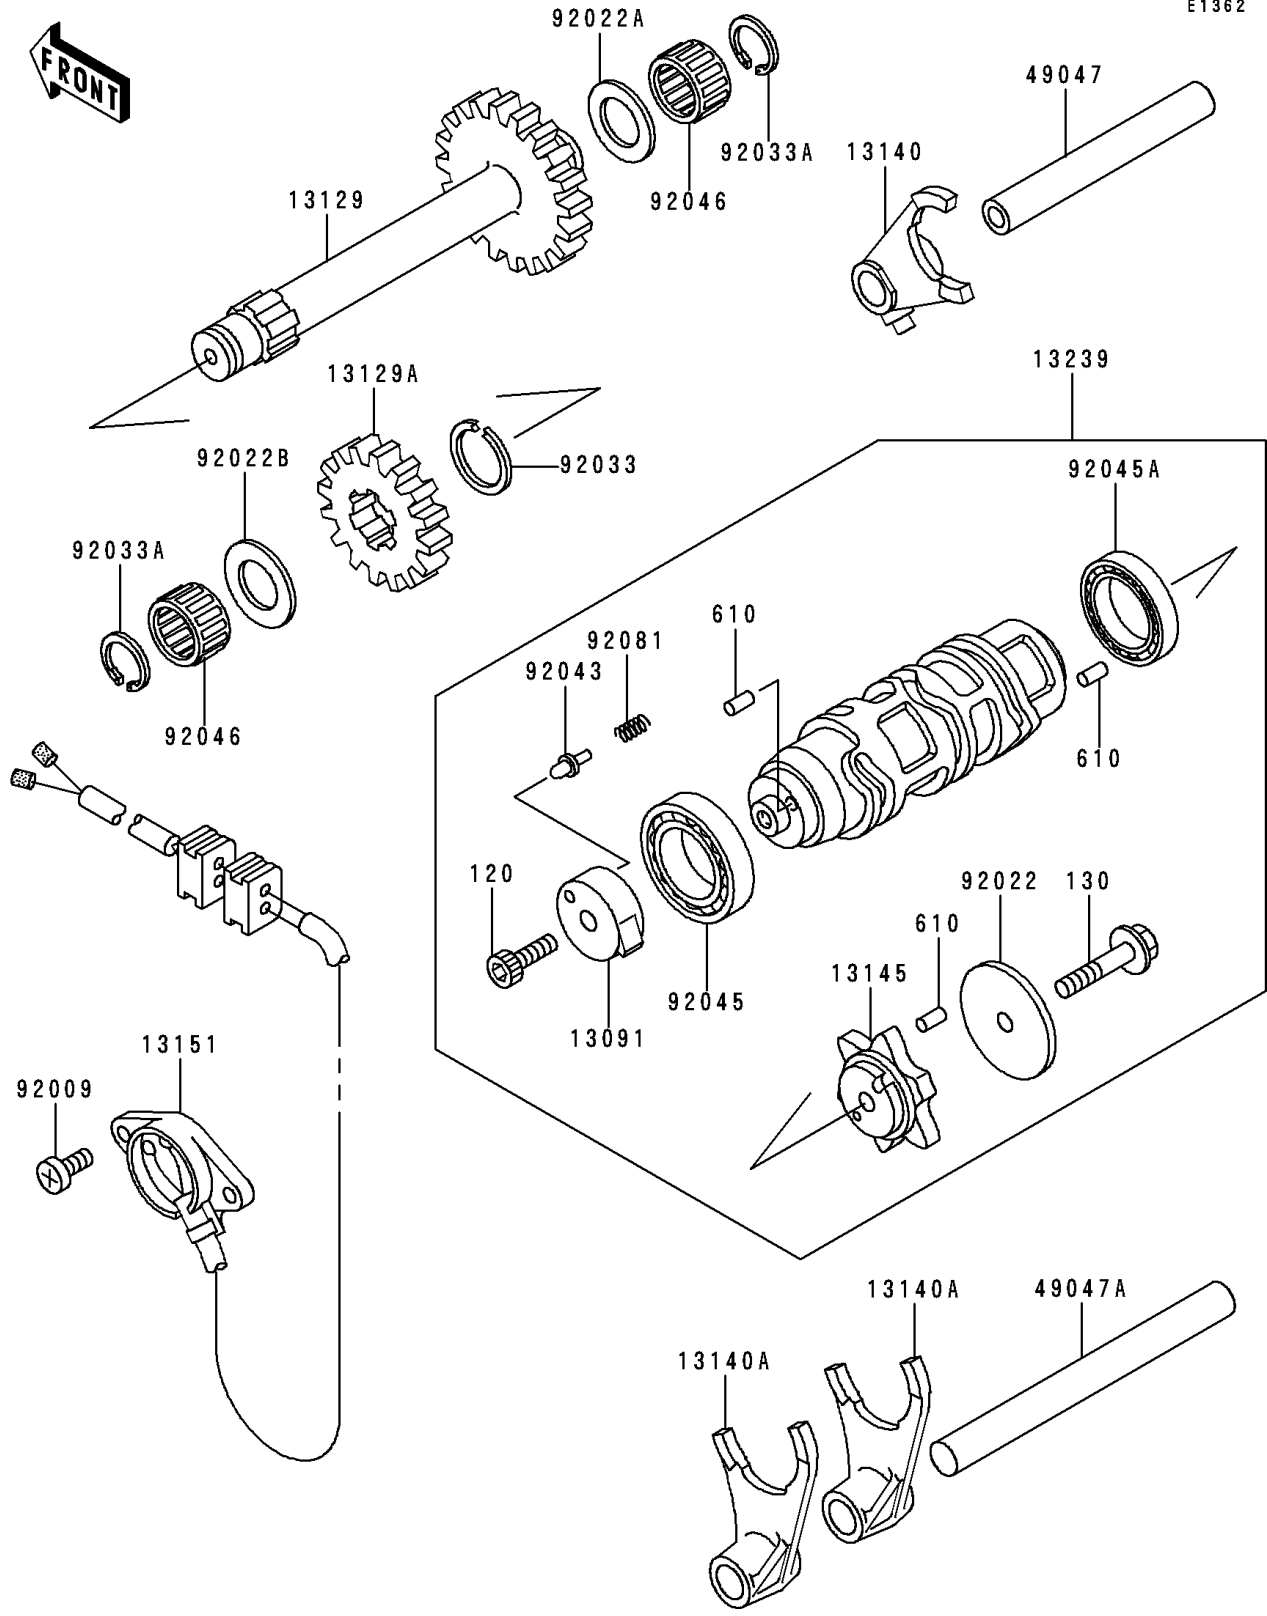

1991 Bayou 300 PARTS DIAGRAM

Change Drum/Shift Fork

E1362

1991 Bayou 300 PARTS LIST

Change Drum/Shift Fork

ITEM NAME	PART NUMBER	QUANTITY
BOLT-SOCKET,6X20 (Ref # 120)	120Q0620	1
BOLT-FLANGED,6X30 (Ref # 130)	130G0630	1
ROLLER,4X10 (Ref # 610)	610A0410	8
HOLDER,NEUTRAL SWITCH (Ref # 13091)	13091-1443	1
GEAR-REVERSE (Ref # 13129)	13129-1705	1
GEAR-REVERSE,20T (Ref # 13129A)	13129-1706	1
FORK-SHIFT (Ref # 13140)	13140-1134	1
FORK-SHIFT (Ref # 13140A)	13140-1135	2
CAM-CHANGE DRUM (Ref # 13145)	13145-1064	1
SWITCH-COMP (Ref # 13151)	13151-1072	1
DRUM-ASSY-CHANGE (Ref # 13239)	13239-1154	1
ROD-SHIFT,L=93.7 (Ref # 49047)	49047-1003	1
ROD-SHIFT (Ref # 49047A)	49047-1062	1
SCREW,5X14 (Ref # 92009)	92009-1341	2
WASHER,6.2X38X1.2 (Ref # 92022)	92022-1500	1
WASHER,17.3X28X1 (Ref # 92022A)	92022-255	1
WASHER,17.3X30X1.4 (Ref # 92022B)	92022-270	1
RING-SNAP,20X25.5X1.2 (Ref # 92033)	92033-025	1
RING-SNAP (Ref # 92033A)	92033-032	2
PIN (Ref # 92043)	92043-1287	1
BEARING-BALL,6805 (Ref # 92045)	92045-1122	1
BEARING-BALL,6905X1 (Ref # 92045A)	92045-1150	1
BEARING-NEEDLE,K17X23X13.8 (Ref # 92046)	92046-1184	2
SPRING (Ref # 92081)	92081-1763	1