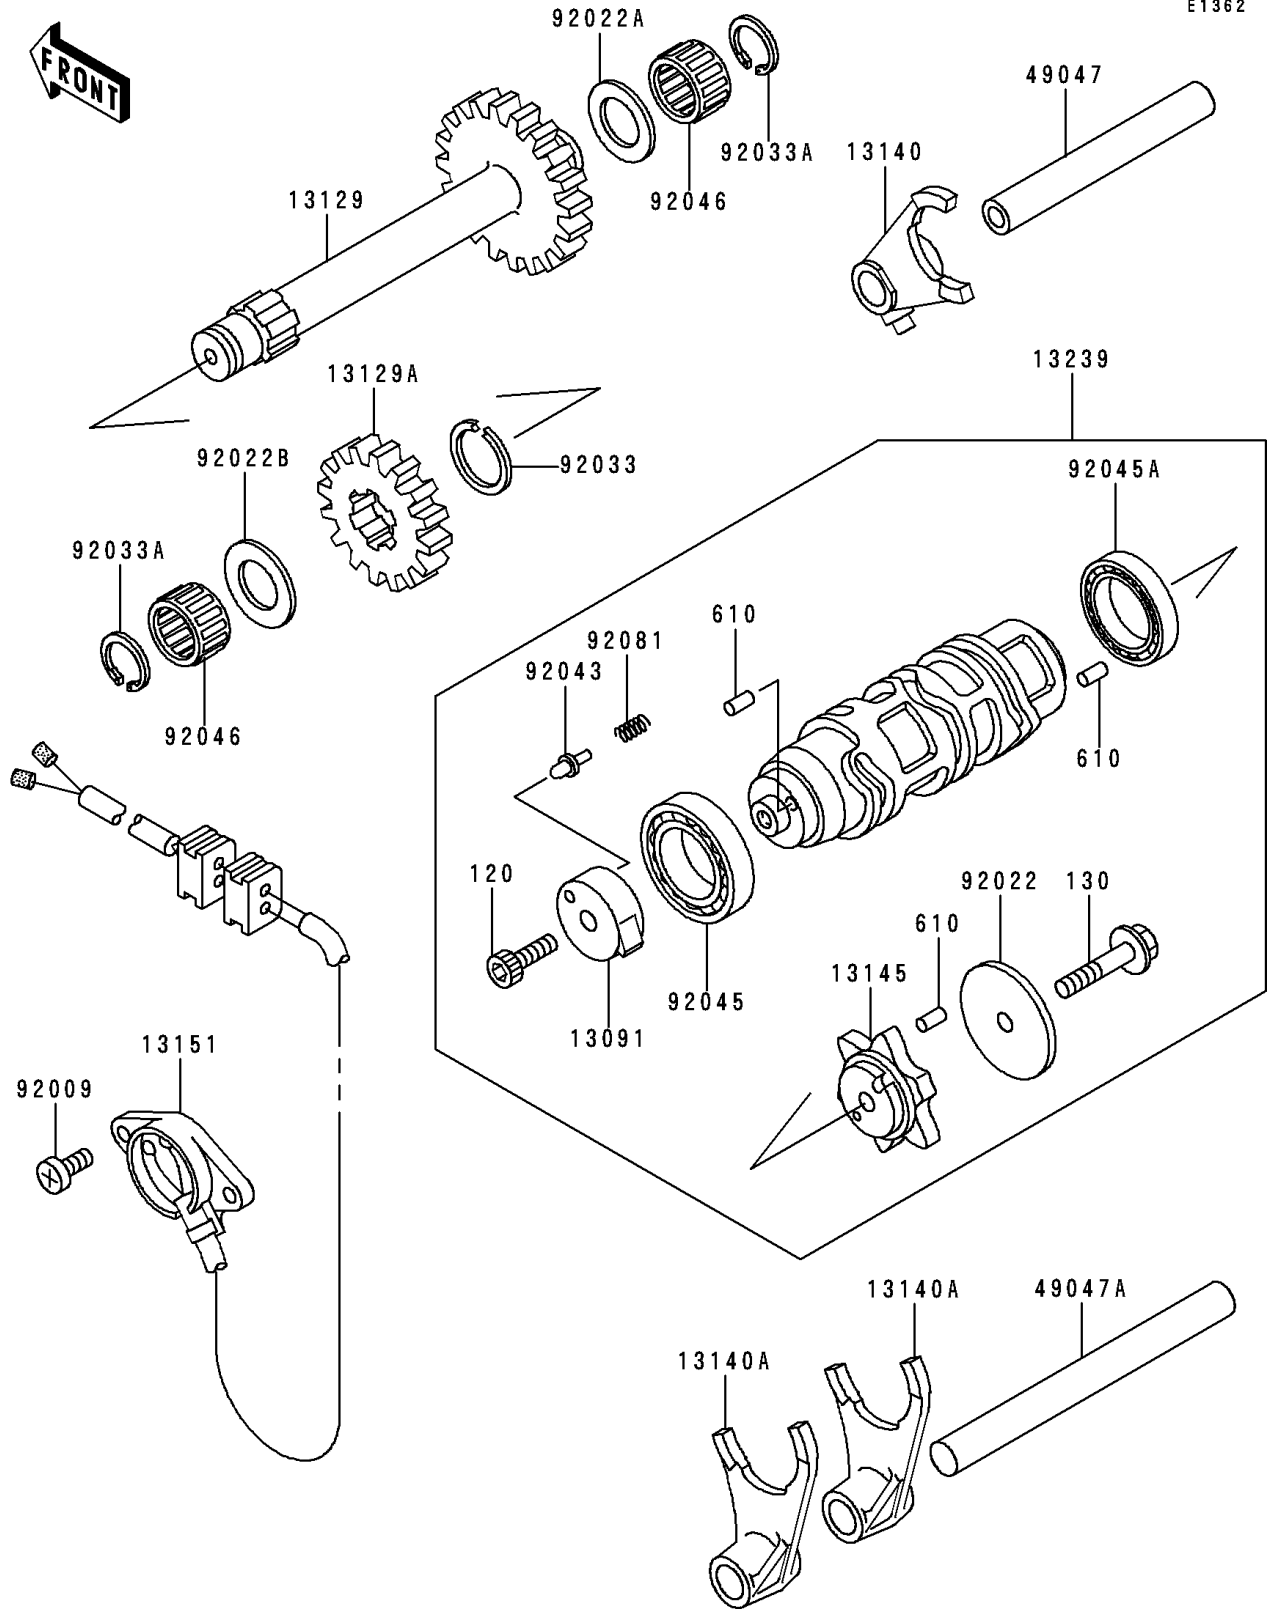

1989 Bayou 300 PARTS DIAGRAM

Change Drum/Shift Fork

E1362

1989 Bayou 300 PARTS LIST

Change Drum/Shift Fork

ITEM NAME	PART NUMBER	QUANTITY
BOLT-SOCKET,6X20 (Ref # 120)	120Q0620	1
BOLT-FLANGED,6X30 (Ref # 130)	130G0630	1
ROLLER,4X10 (Ref # 610)	610A0410	8
HOLDER,NEUTRAL SWITCH (Ref # 13091)	13091-1443	1
GEAR-REVERSE (Ref # 13129)	13129-1705	1
GEAR-REVERSE,20T (Ref # 13129A)	13129-1706	1
FORK-SHIFT (Ref # 13140)	13140-1134	1
FORK-SHIFT (Ref # 13140A)	13140-1135	2
CAM-CHANGE DRUM (Ref # 13145)	13145-1064	1
SWITCH-COMP (Ref # 13151)	13151-1072	1
DRUM-ASSY-CHANGE (Ref # 13239)	13239-1154	1
ROD-SHIFT,L=93.7 (Ref # 49047)	49047-1003	1
ROD-SHIFT (Ref # 49047A)	49047-1062	1
SCREW,5X14 (Ref # 92009)	92009-1341	2
WASHER,6.2X38X1.2 (Ref # 92022)	92022-1500	1
WASHER,17.3X28X1 (Ref # 92022A)	92022-255	1
WASHER,17.3X30X1.4 (Ref # 92022B)	92022-270	1
RING-SNAP,20X25.5X1.2 (Ref # 92033)	92033-025	1
RING-SNAP (Ref # 92033A)	92033-032	2
PIN (Ref # 92043)	92043-1287	1
BEARING-BALL,6805 (Ref # 92045)	92045-1122	1
BEARING-BALL,6905X1 (Ref # 92045A)	92045-1150	1
BEARING-NEEDLE,K17X23X13.8 (Ref # 92046)	92046-1184	2
SPRING (Ref # 92081)	92081-1763	1