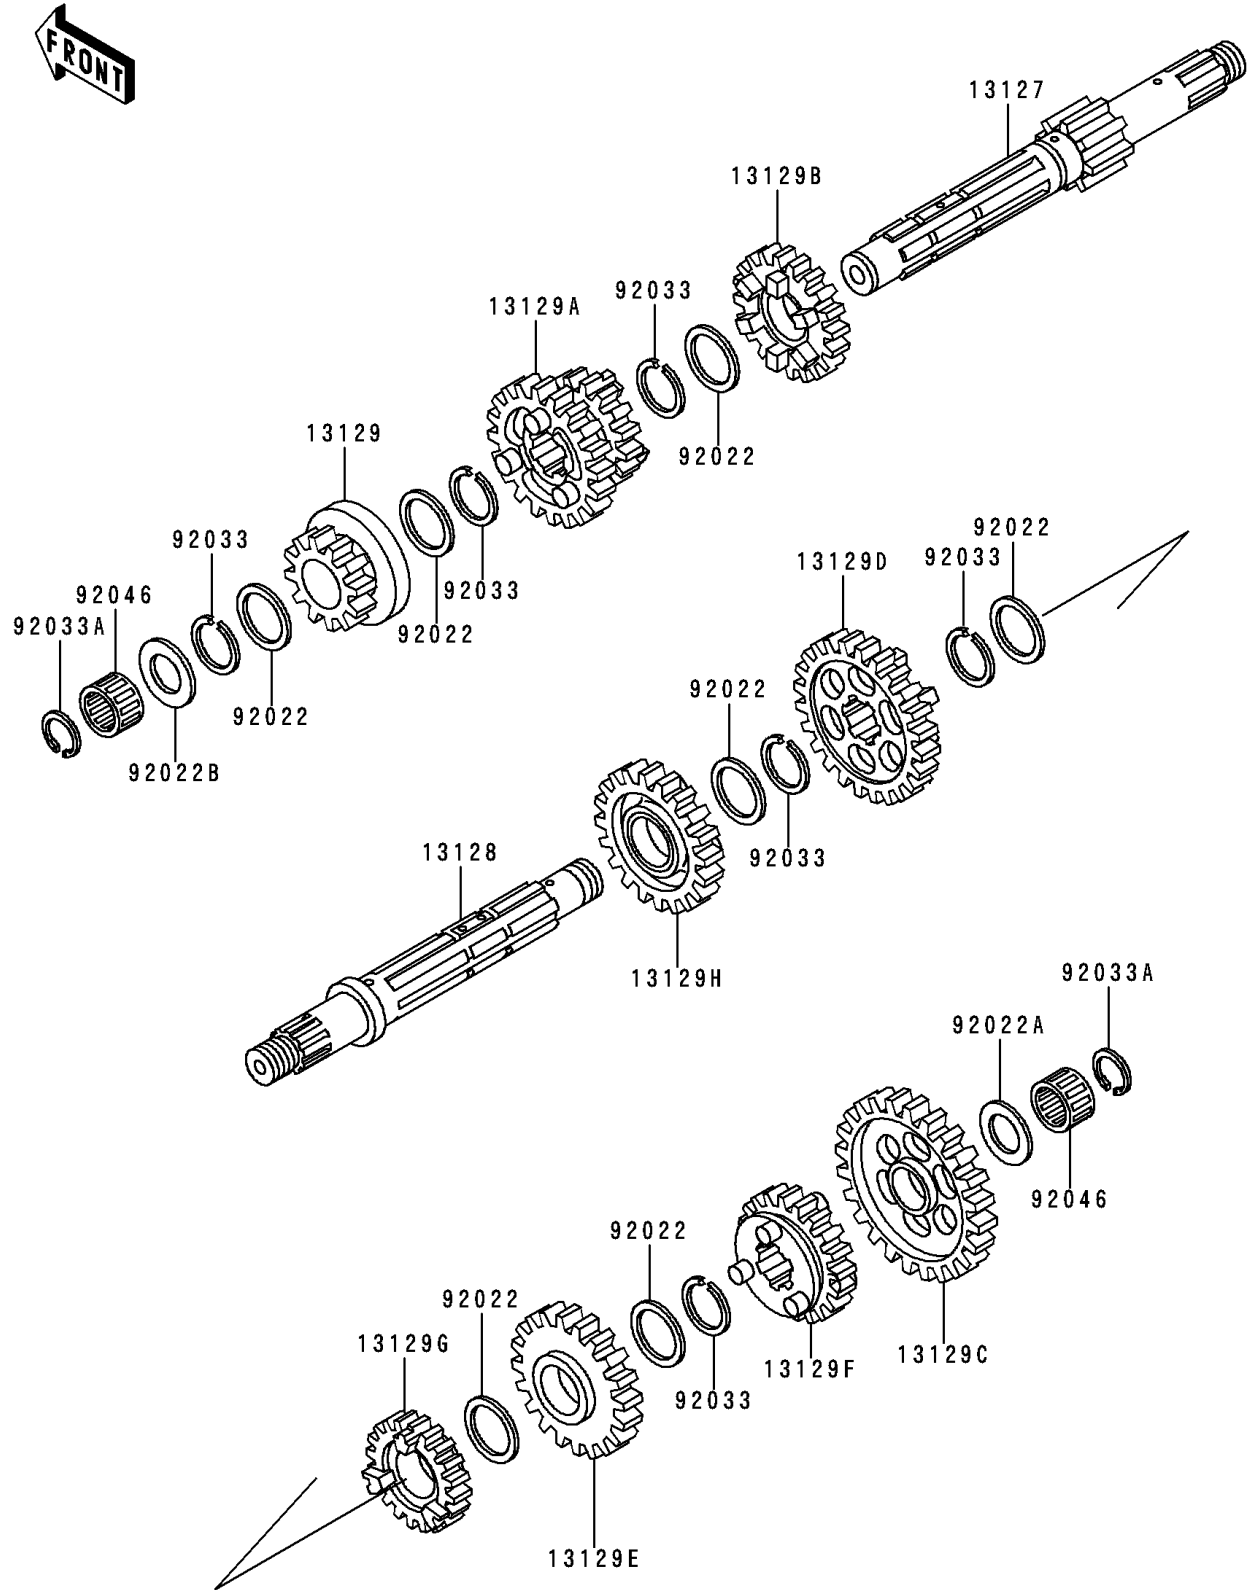

1991 Bayou 300 PARTS DIAGRAM

Transmission

E1361

1991 Bayou 300 PARTS LIST

Transmission

ITEM NAME	PART NUMBER	QUANTITY
SHAFT-TRANSMISSION INPUT,11T (Ref # 13127)	13127-1127	1
SHAFT-TRANSMISSION OUTPUT (Ref # 13128)	13128-1132	1
GEAR,INPUT 2ND,14T (Ref # 13129)	13129-1680	1
GEAR,INPUT TOP&3RD,26T&19T (Ref # 13129A)	13129-1681	1
GEAR,INPUT 4TH,23T (Ref # 13129B)	13129-1682	1
GEAR,OUTPUT LOW,34T (Ref # 13129C)	13129-1683	1
GEAR,OUTPUT 2ND,27T (Ref # 13129D)	13129-1684	1
GEAR,OUTPUT 3RD,26T (Ref # 13129E)	13129-1685	1
GEAR,OUTPUT 4TH,23T (Ref # 13129F)	13129-1686	1
GEAR,OUTPUT TOP,20T (Ref # 13129G)	13129-1687	1
GEAR-REVERSE,26T (Ref # 13129H)	13129-1688	1
WASHER,22.3X27X0.5 (Ref # 92022)	92022-198	7
WASHER,17.3X28X1 (Ref # 92022A)	92022-255	1
WASHER,17.3X30X1.4 (Ref # 92022B)	92022-270	1
RING-SNAP,20X25.5X1.2 (Ref # 92033)	92033-025	6
RING-SNAP (Ref # 92033A)	92033-032	2
BEARING-NEEDLE,K17X23X13.8 (Ref # 92046)	92046-1184	2