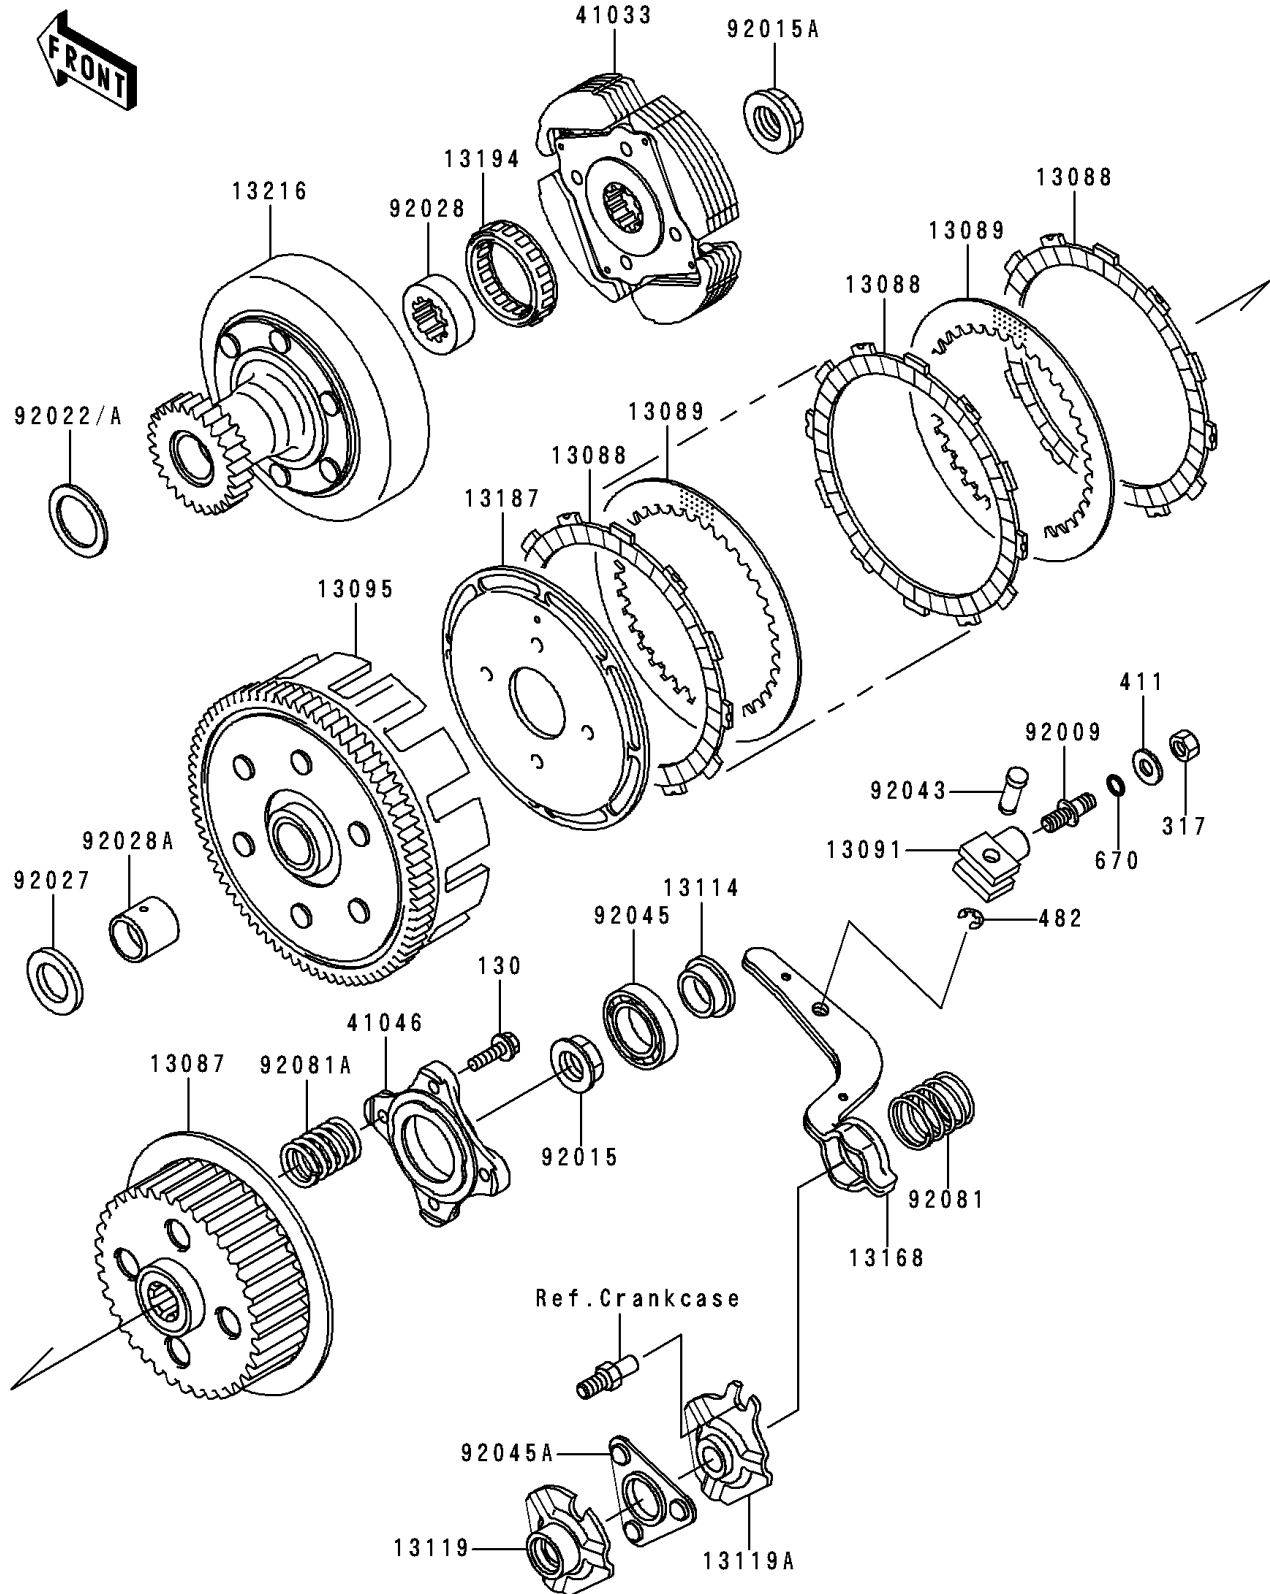

# 1991 Bayou 300 PARTS DIAGRAM

Clutch

E1350

# 1991 Bayou 300 PARTS LIST

## Clutch

ITEM NAME	PART NUMBER	QUANTITY
BOLT-FLANGED,6X20 (Ref # 130)	130P0620	4
NUT-HEX-SMALL,8MM (Ref # 317)	317B0800	1
WASHER-PLAIN,8MM (Ref # 411)	411B0800	1
CIRCLIP-TYPE-E,6MM (Ref # 482)	482J6000	1
O RING,8MM (Ref # 670)	670B1508	1
HUB-CLUTCH (Ref # 13087)	13087-1065	1
PLATE-FRICTION (Ref # 13088)	13088-041	5
PLATE-CLUTCH (Ref # 13089)	13089-1005	4
HOLDER,CLUTCH RELEASE (Ref # 13091)	13091-1341	1
HOUSING-COMP-CLUTCH (Ref # 13095)	13095-1133	1
PUSHER-CLUTCH (Ref # 13114)	13114-1056	1
CAM-RELEASE (Ref # 13119)	13119-1054	1
CAM-RELEASE (Ref # 13119A)	13119-1060	1
LEVER,CLUTCH RELEASE (Ref # 13168)	13168-1263	1
PLATE-CLUTCH OPERATING (Ref # 13187)	13187-1053	1
CLUTCH-ONEWAY (Ref # 13194)	13194-1055	1
GEAR-COMP,CLUTCH,FR (Ref # 13216)	13216-1073	1
HUB-ASSY,CLUTCH,FR (Ref # 41033)	41033-1562	1
HOUSING-BEARING (Ref # 41046)	41046-1063	1
SCREW,CLUTCH RELEASE (Ref # 92009)	92009-1303	1
NUT,16MM (Ref # 92015)	92015-1465	1
NUT,18MM (Ref # 92015A)	92015-1512	1
WASHER,27.3X38X0.8 (Ref # 92022A)	92022-1989	1
COLLAR,20.5X34X4 (Ref # 92027)	92027-1888	1
BUSHING,CLUTCH,FR (Ref # 92028)	92028-1370	1
BUSHING,CLUTCH (Ref # 92028A)	92028-1371	1
PIN,CLUTCH RELEASE (Ref # 92043)	92043-1230	1
BEARING-BALL,#6905 (Ref # 92045)	92045-036	1
BEARING-BALL,CLUTCH RELEASE (Ref # 92045A)	92045-1117	1

# 1991 Bayou 300 PARTS LIST

Clutch

<b>ITEM NAME</b>	<b>PART NUMBER</b>	<b>QUANTITY</b>
SPRING (Ref # 92081)	92081-1681	1
SPRING,CLUTCH (Ref # 92081A)	92081-1848	4