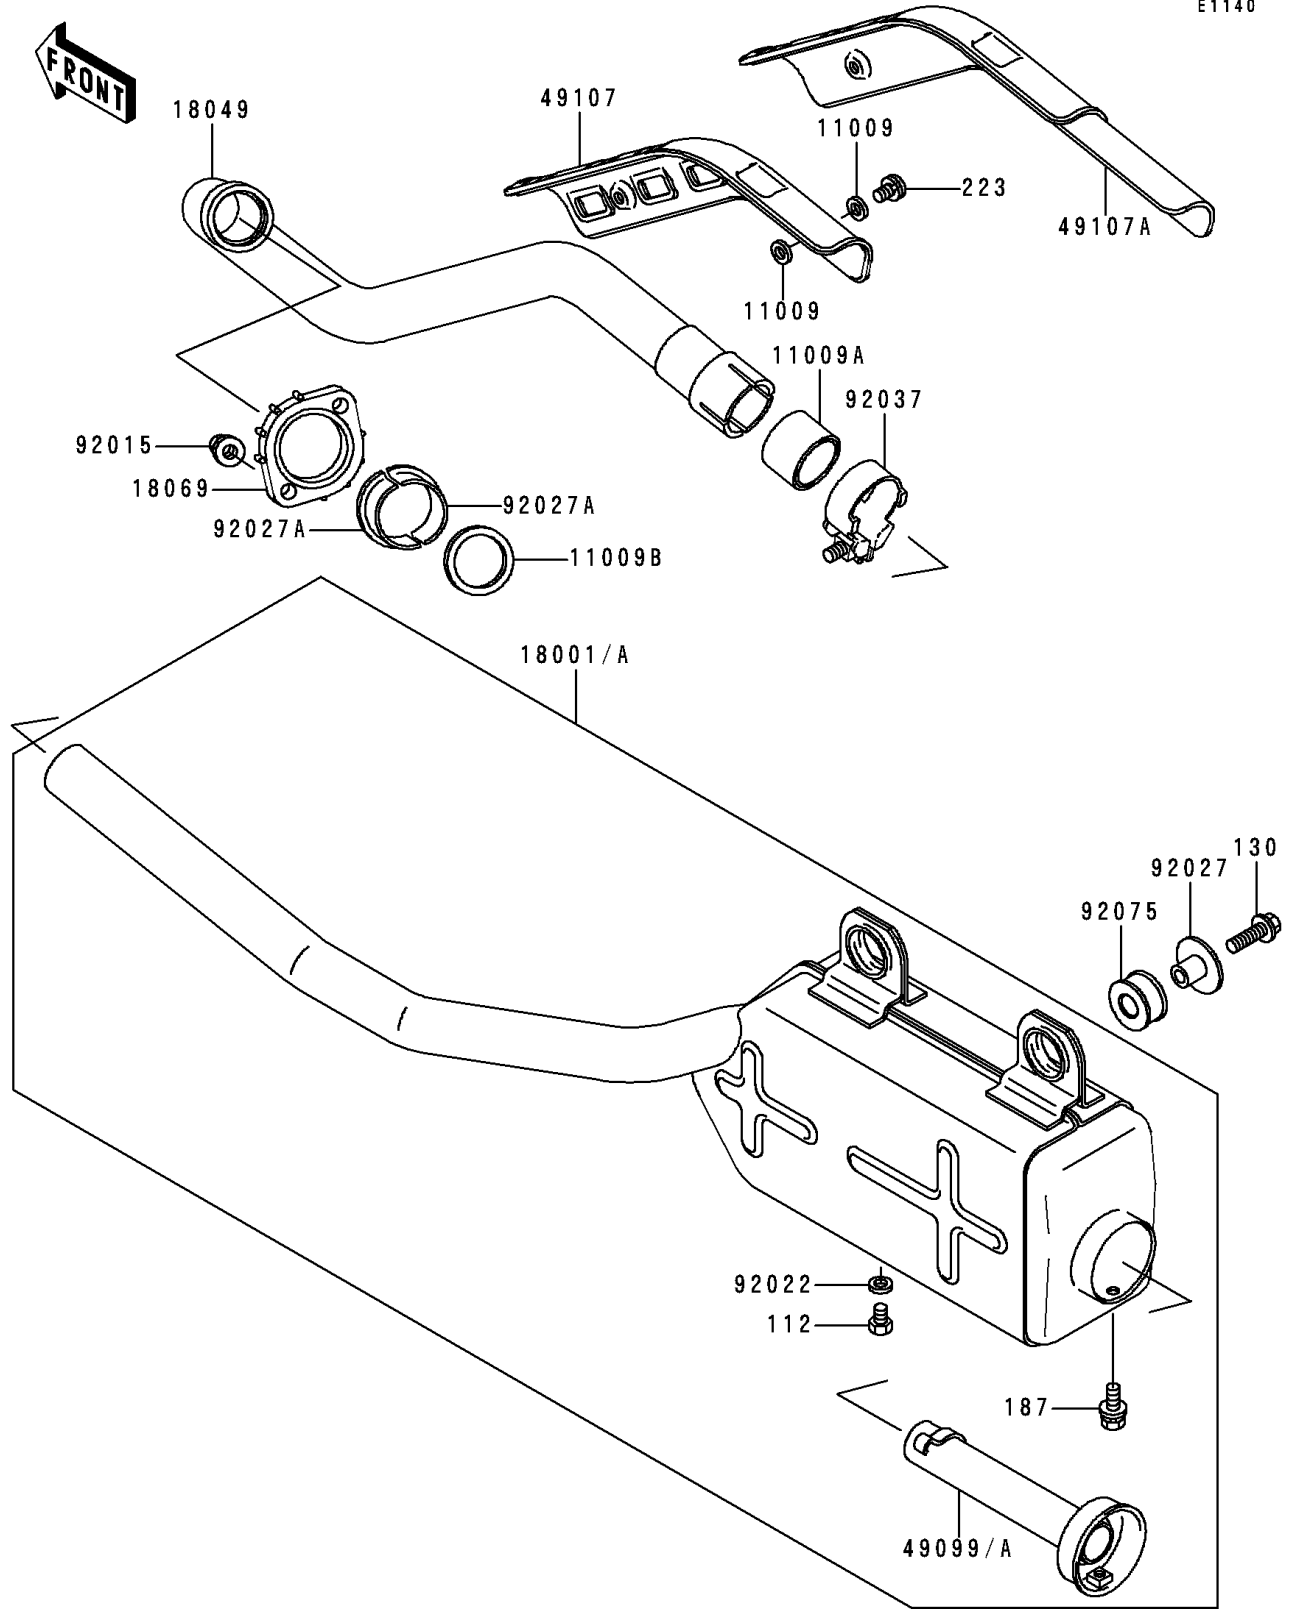

1991 Bayou 300 PARTS DIAGRAM

Muffler

E1140

1991 Bayou 300 PARTS LIST

Muffler

ITEM NAME	PART NUMBER	QUANTITY
BOLT-UPSET (Ref # 112)	112B0608	1
BOLT-FLANGED,8X25,BLACK (Ref # 130)	130J0825	2
BOLT-UPSET-WSP (Ref # 187)	187B0612	1
SCREW-PAN-WS-CROS (Ref # 223)	223C0610	2
GASKET,6.2X11.5X1.5 (Ref # 11009)	11009-1451	4
GASKET,EXHAUST PIPE CONNECTING (Ref # 11009A)	11009-1718	1
GASKET,EXHAUST PIPE HOLDER (Ref # 11009B)	11009-1866	1
MUFFLER (Ref # 18001A)	18001-1726	1
PIPE-EXHAUST (Ref # 18049)	18049-1417	1
HOLDER-EXHAUST PIPE (Ref # 18069)	18069-1014	1
BAFFLE-PIPE MUFFLER (Ref # 49099A)	49099-1268	1
COVER-EXHAUST PIPE (Ref # 49107A)	49107-1081	1
NUT,8MM (Ref # 92015)	92015-1402	2
WASHER,6.2X11X1 (Ref # 92022)	92022-304	1
COLLAR,MUFFLER (Ref # 92027)	92027-1981	2
COLLAR,EXHAUST PIPE (Ref # 92027A)	92027-264	2
CLAMP (Ref # 92037)	92037-1956	1
DAMPER,MUFFLER (Ref # 92075)	92075-1809	2