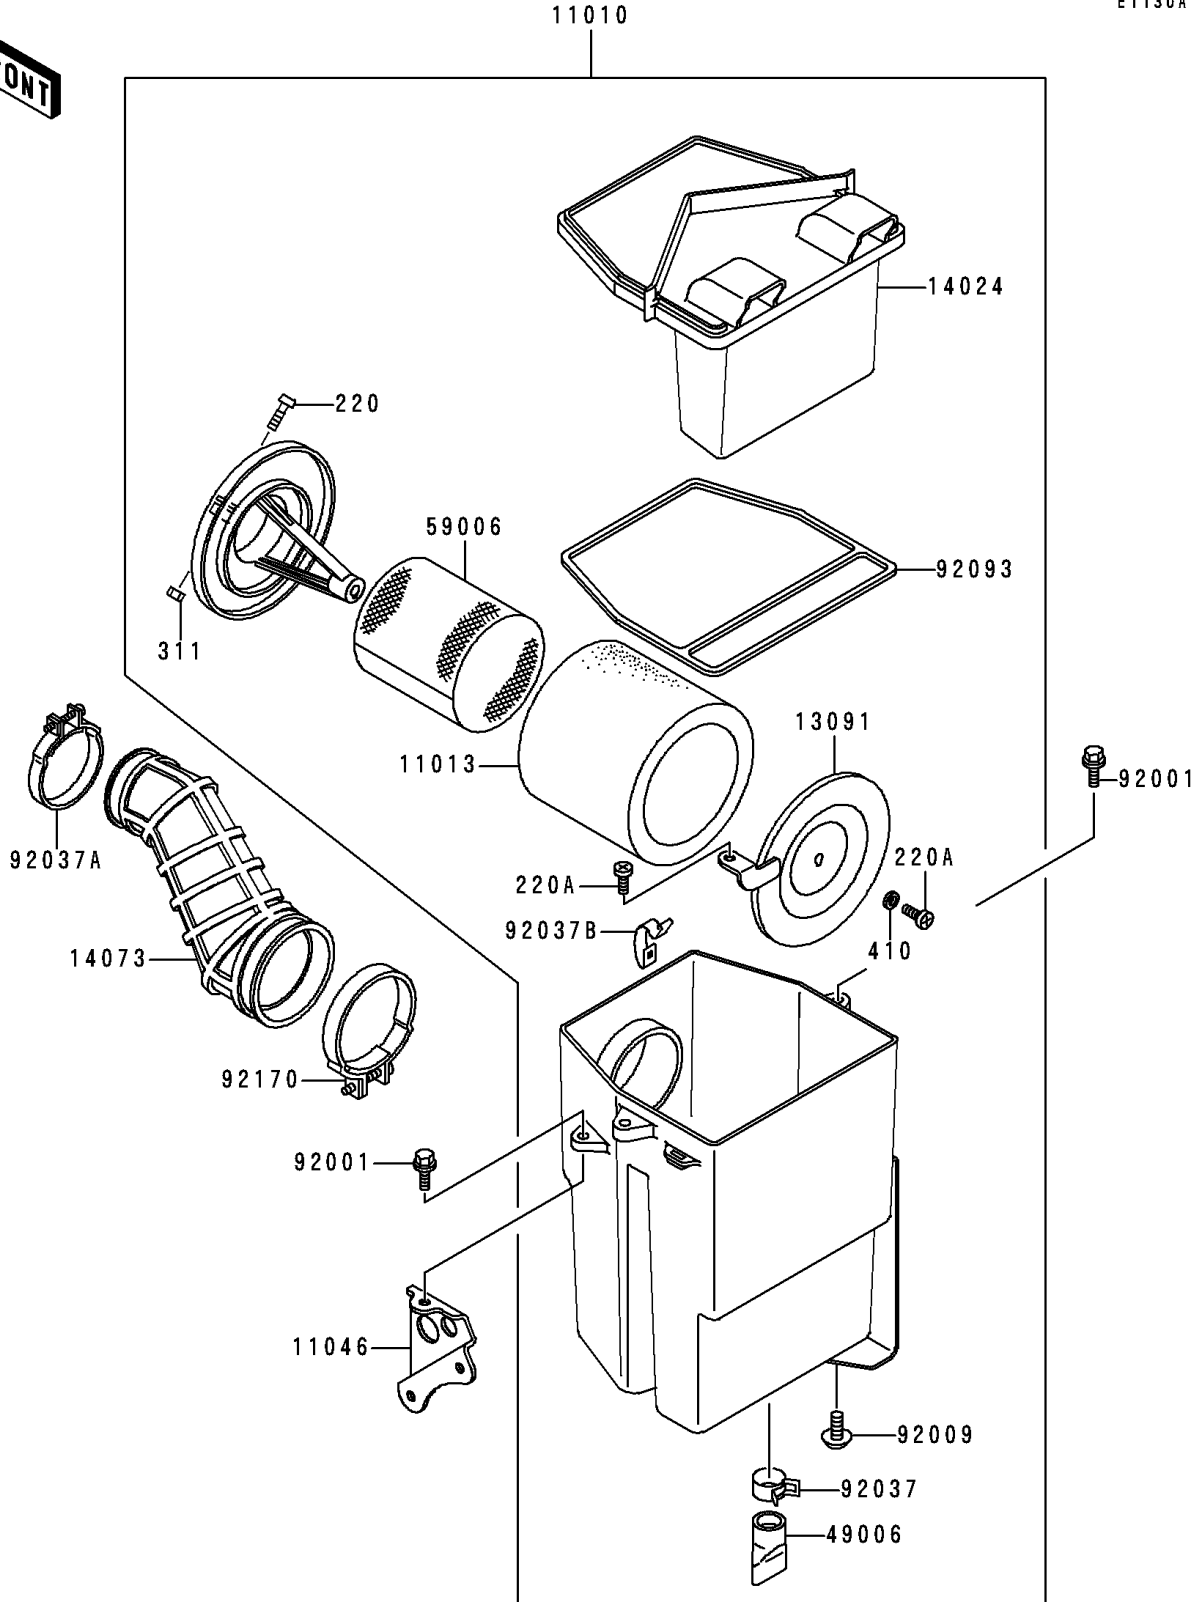

# 1991 Bayou 300 PARTS DIAGRAM

Air Filter(KLF300-B2/B3/B4)

E1130A

# 1991 Bayou 300 PARTS LIST

Air Filter(KLF300-B2/B3/B4)

ITEM NAME	PART NUMBER	QUANTITY
SCREW-PAN-CROS (Ref # 220)	220B0516	1
SCREW-PAN-CROS,6X14 (Ref # 220A)	220B0614	2
NUT-HEX (Ref # 311)	311B0500	1
WASHER-PLAIN-SMALL,6MM (Ref # 410)	410B0600	1
FILTER-ASSY-AIR (Ref # 11010)	11010-1365	1
ELEMENT-AIR FILTER (Ref # 11013)	11013-1158	1
BRACKET,REGULATOR (Ref # 11046)	11046-1042	1
HOLDER,ELEMENT (Ref # 13091)	13091-1488	1
COVER,AIR FILTER (Ref # 14024)	14024-1703	1
DUCT (Ref # 14073)	14073-1372	1
BOOT (Ref # 49006)	49006-1199	1
ARRESTER-FLAME (Ref # 59006)	59006-1052	1
BOLT,6X18 (Ref # 92001)	92001-1342	3
SCREW,TAPPING,5X10 (Ref # 92009)	92009-1332	2
CLAMP (Ref # 92037)	92037-1460	1
CLAMP (Ref # 92037A)	92037-1523	1
CLAMP,AIR FILTER (Ref # 92037B)	92037-1783	4
SEAL,AIR FILTER (Ref # 92093)	92093-1241	1
CLAMP (Ref # 92170)	92170-1149	1
HOLDER,AIR FILTER (Ref # 13091A)	13091-1565	1