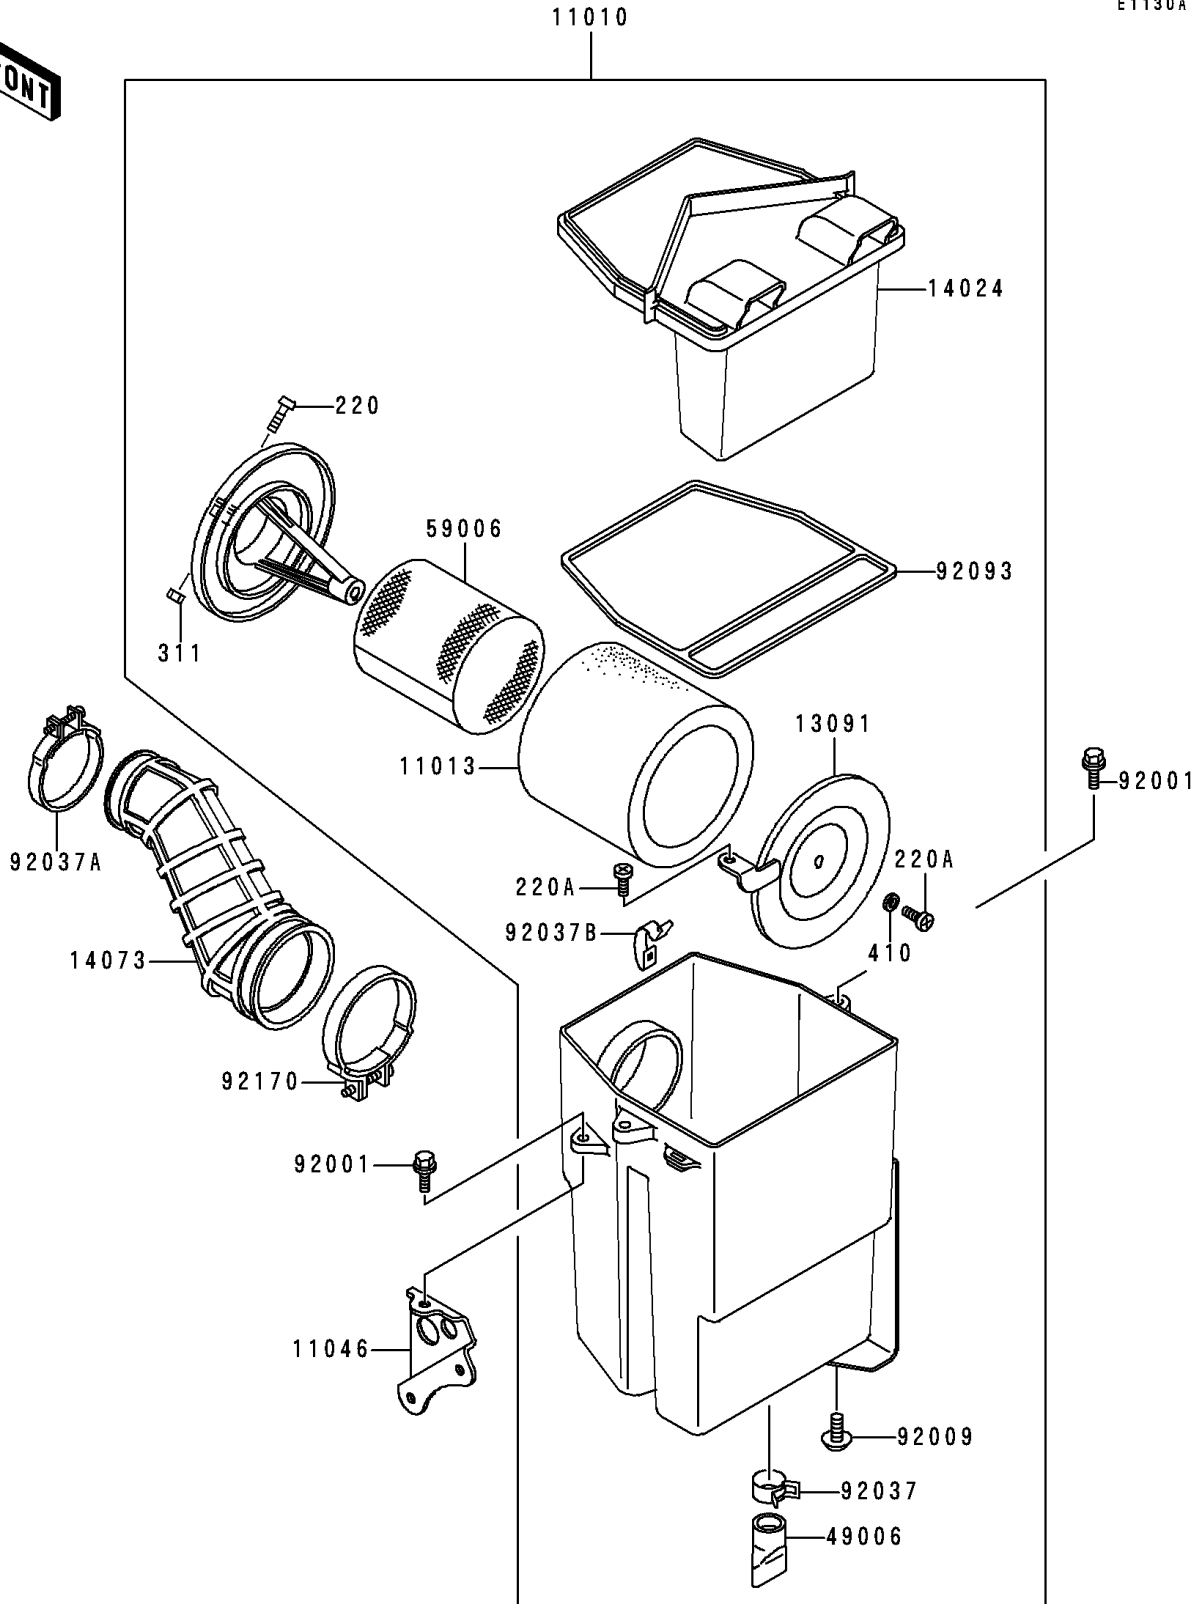

1989 Bayou 300 PARTS DIAGRAM

Air Filter(KLF300-B2/B3/B4)

E1130A

1989 Bayou 300 PARTS LIST

Air Filter(KLF300-B2/B3/B4)

ITEM NAME	PART NUMBER	QUANTITY
SCREW-PAN-CROS (Ref # 220)	220B0516	1
SCREW-PAN-CROS,6X14 (Ref # 220A)	220B0614	2
NUT-HEX (Ref # 311)	311B0500	1
WASHER-PLAIN-SMALL,6MM (Ref # 410)	410B0600	1
FILTER-ASSY-AIR (Ref # 11010)	11010-1365	1
ELEMENT-AIR FILTER (Ref # 11013)	11013-1158	1
BRACKET,REGULATOR (Ref # 11046)	11046-1042	1
HOLDER,ELEMENT (Ref # 13091)	13091-1488	1
COVER,AIR FILTER (Ref # 14024)	14024-1703	1
DUCT (Ref # 14073)	14073-1372	1
BOOT (Ref # 49006)	49006-1199	1
ARRESTER-FLAME (Ref # 59006)	59006-1052	1
BOLT,6X18 (Ref # 92001)	92001-1342	3
SCREW,TAPPING,5X10 (Ref # 92009)	92009-1332	2
CLAMP (Ref # 92037)	92037-1460	1
CLAMP (Ref # 92037A)	92037-1523	1
CLAMP,AIR FILTER (Ref # 92037B)	92037-1783	4
SEAL,AIR FILTER (Ref # 92093)	92093-1241	1
CLAMP (Ref # 92170)	92170-1149	1
HOLDER,AIR FILTER (Ref # 13091A)	13091-1565	1