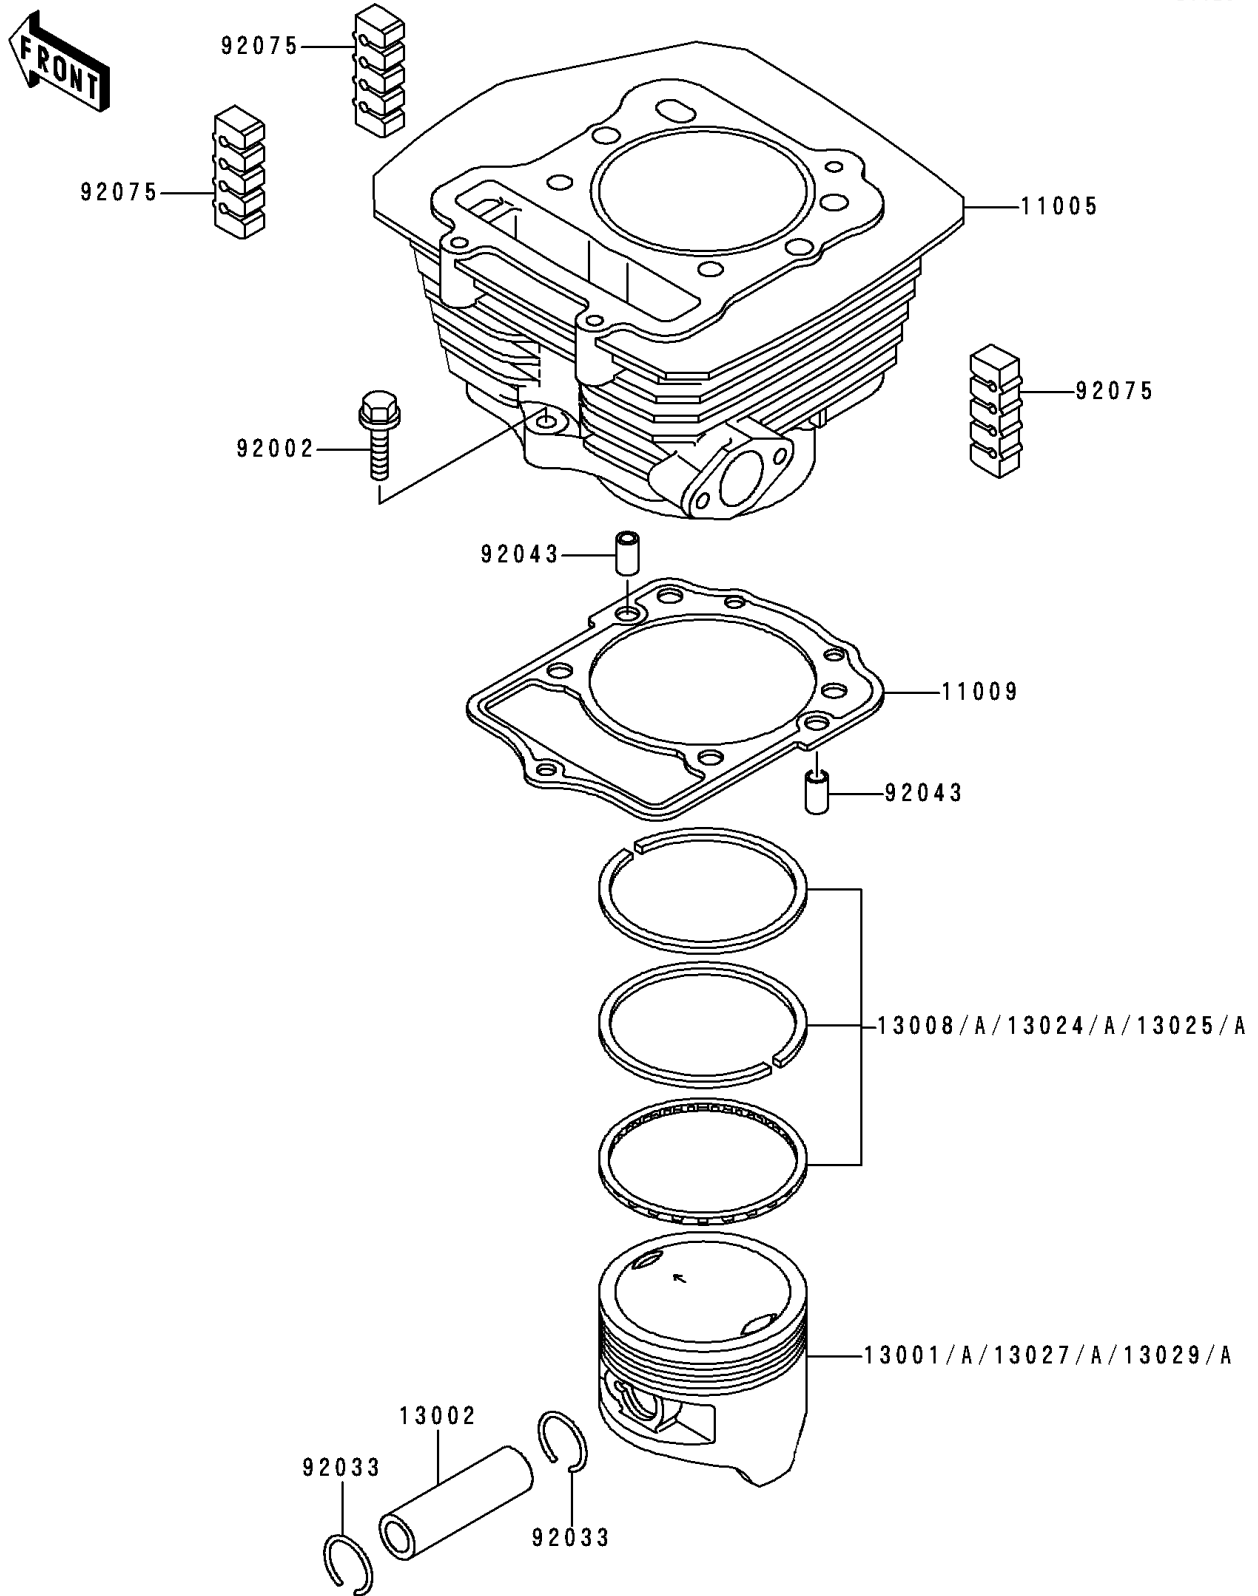

1991 Bayou 300 PARTS DIAGRAM

Cylinder/Piston

E1120

1991 Bayou 300 PARTS LIST

Cylinder/Piston

| ITEM NAME | PART NUMBER | QUANTITY |
|--|-------------|----------|
| CYLINDER-ENGINE (Ref # 11005) | 11005-1533 | 1 |
| GASKET,CYLINDER BASE (Ref # 11009) | 11009-1515 | 1 |
| PISTON-ENGINE,STD (Ref # 13001A) | 13001-1286 | 1 |
| PIN-PISTON (Ref # 13002) | 13002-1059 | 1 |
| RING-SET-PISTON,STD (Ref # 13008A) | 13008-1111 | 1 |
| RING-SET-PISTON LL,O/S 1.00 (Ref # 13024A) | 13024-1080 | 1 |
| RING-SET-PISTON L,O/S 0.50 (Ref # 13025A) | 13025-1093 | 1 |
| PISTON-ENGINE LL,O/S 1.00 (Ref # 13027A) | 13027-1157 | 1 |
| PISTON-ENGINE L,O/S 0.50 (Ref # 13029A) | 13029-1181 | 1 |
| BOLT,6X28 (Ref # 92002) | 92002-1105 | 1 |
| RING-SNAP,20.5X1.2 (Ref # 92033) | 92033-1099 | 2 |
| PIN,6.2X8X14 (Ref # 92043) | 92043-1263 | 2 |
| DAMPER (Ref # 92075) | 92075-1657 | 3 |